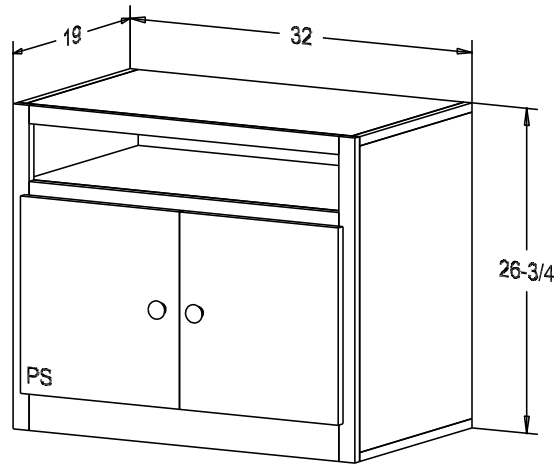

Wood:

Putty:

Buyer Name	
For	
Designer	Price 227.00
Date Due	Qty
Description TV Stand	

Pull #1950H-26D

Finish

Wood:

Putty:

Buyer Name	
For	
Designer	Price 205.00
Date Due	Qty
Description TV Stand	

Pull #1950H-26D

Finish

Wood:

Putty:

Buyer Name	
For	
Designer	Price 275.00
Date Due	Qty
Description TV Stand	

Pull #1950H-26D  
2 Media Pullouts

Finish

Wood: