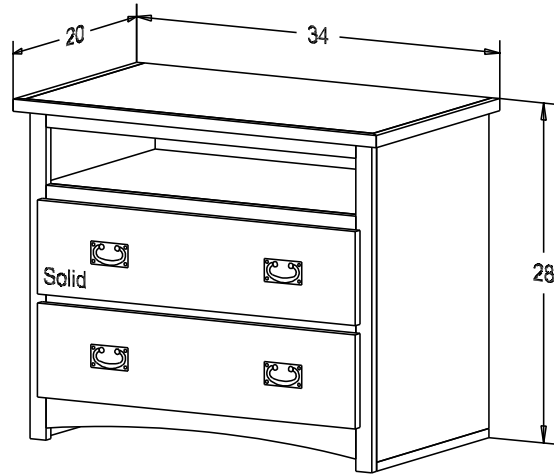

Buyer Name	
For	
Designer	Price <b>532.00</b>
Date Due	Qty
Description TV Stand	

Pull #1950H-26D

Finish

Wood:

Putty:  
1/8 Round

Buyer Name	
For	
Designer	Price 278.00
Date Due	Qty
Description TV Stand	

Pull #3153 3" CC