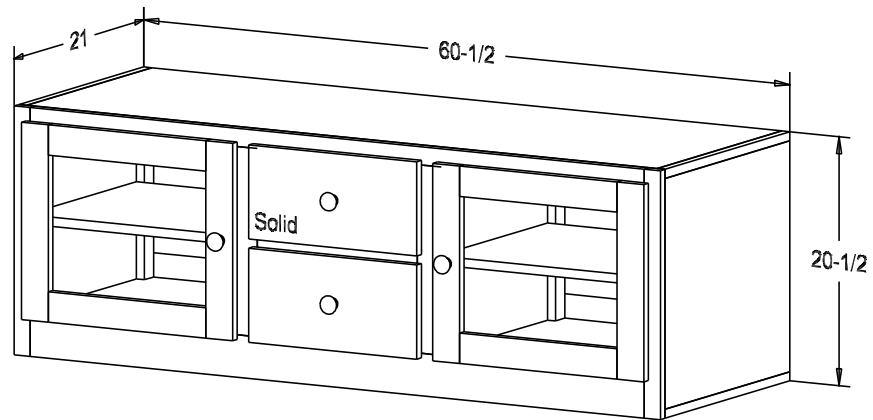

Wood:

Putty:

Buyer Name	
For	
Designer	Price 399.00
Date Due	Qty
Description TV Stand	

Pull #1950H-26D

Finish