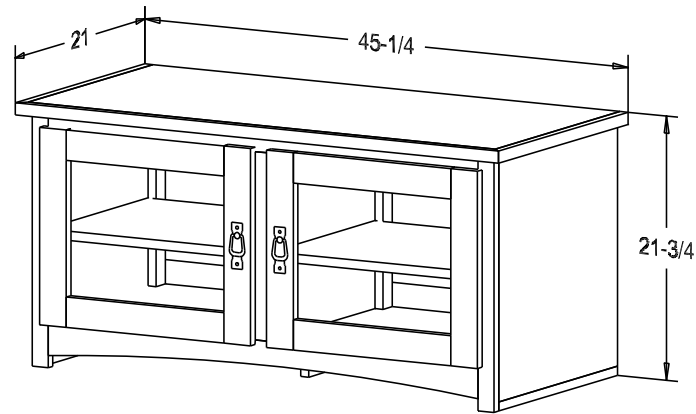

Pull #2799 2 1/4" CC  
2 Media Pullouts

Finish

Wood:

Putty:  
1/8 Round

Buyer Name	
For	
Designer	Price <b>285.00</b>
Date Due	Qty
Description TV Stand	

Pull #2799 2 1/4" CC

Finish

Wood: