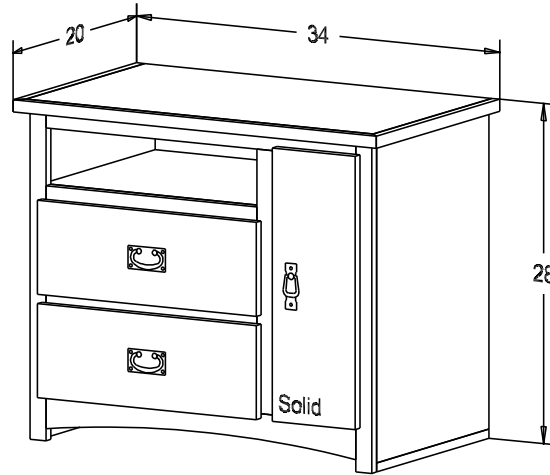

Wood:

Putty:
1/8 Round

Buyer Name	
For	
Designer	Price 326.00
Date Due	Qty
Description TV Stand	

Pull #3153 3" CC
Pull #2799 2 1/4" CC
2 Media Pullouts

Finish