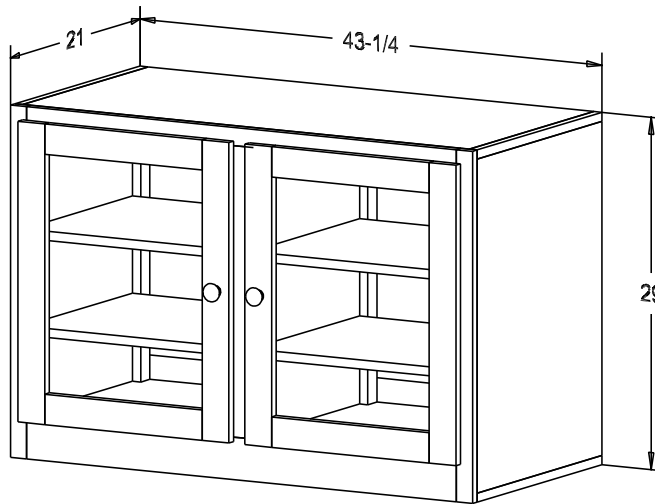

Pull #1950H-26D

Finish

Wood:

Putty:

Buyer Name	
For	
Designer	Price 306.00
Date Due	Qty
Description TV Stand	

Pull #1950H-26D

Finish

Wood: