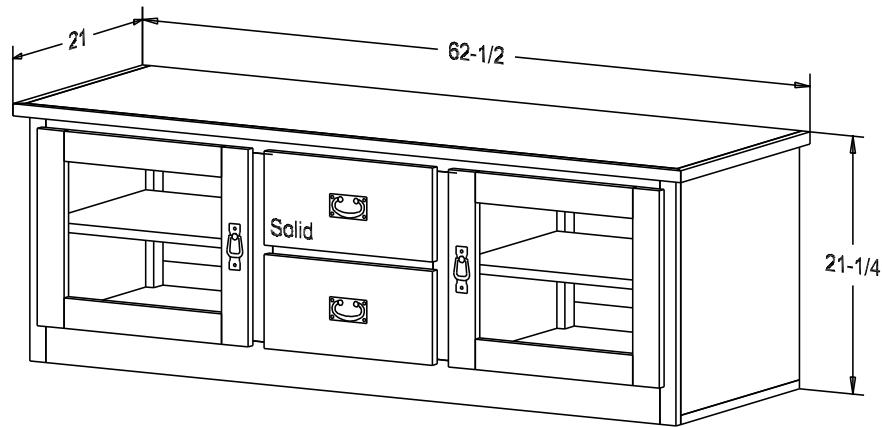

Wood:

Putty:
1/8 Round

Buyer Name	
For	
Designer	Price 453.00
Date Due	Qty
Description TV Stand	

Pull #3153 3" CC
Pull #2799 2 1/4" CC

Finish