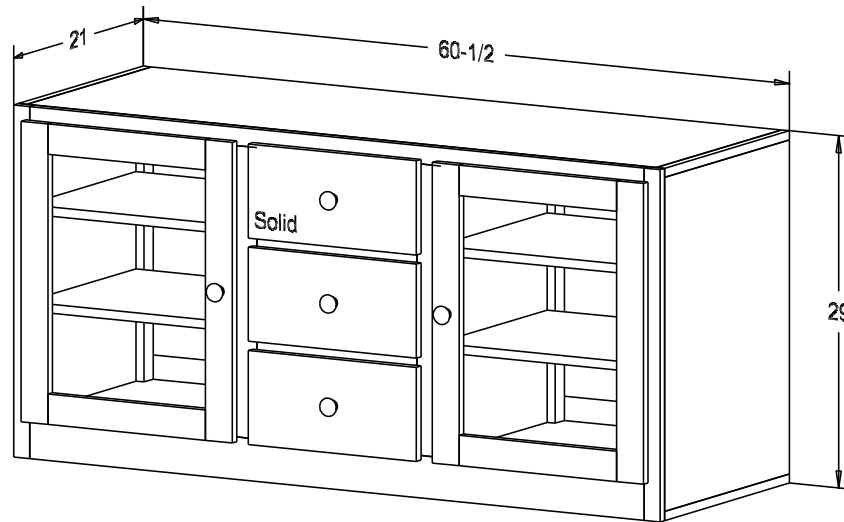

Wood:

Putty:

Buyer Name	
For	
Designer	Price 532.00
Date Due	Qty
Description TV Stand	

Pull #1950H-26D

Finish