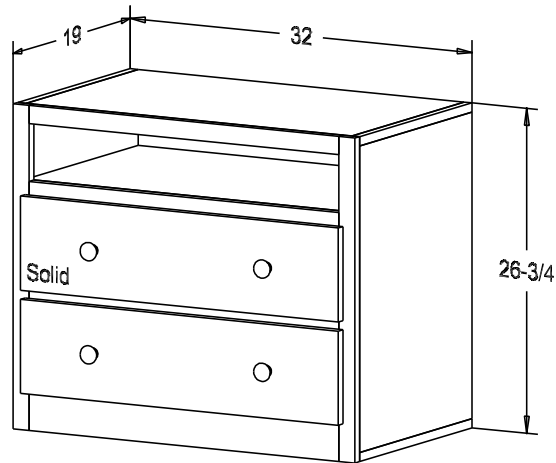

Wood:

Putty:

Buyer Name	
For	
Designer	Price 227.00
Date Due	Qty
Description TV Stand	

Pull #1950H-26D

Finish

Wood:

Putty:

Buyer Name	
For	
Designer	Price 205.00
Date Due	Qty
Description TV Stand	

Pull #1950H-26D

Finish

Wood:

Putty:

Buyer Name	
For	
Designer	Price 275.00
Date Due	Qty
Description TV Stand	

Pull #1950H-26D  
2 Media Pullouts

Finish

Wood: