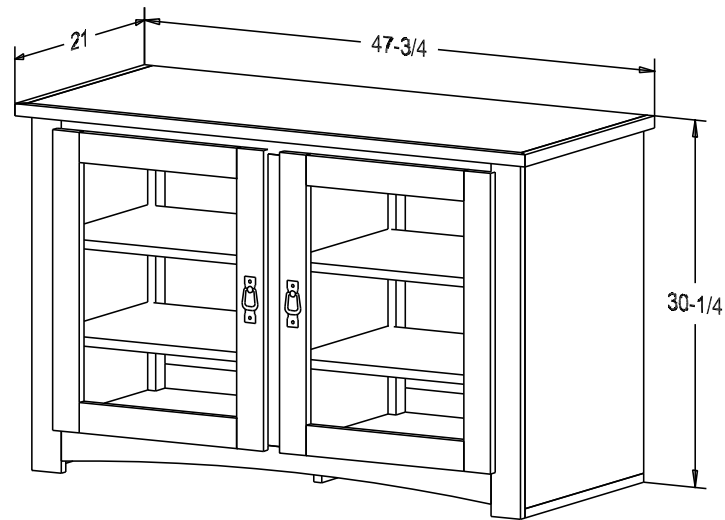

Pull #2799 2 1/4" CC

Finish

Wood:

Putty:  
1/8 Round

Buyer Name	
For	
Designer	Price <b>373.00</b>
Date Due	Qty
Description TV Stand	

Pull #2799 2 1/4" CC

Finish

Wood: