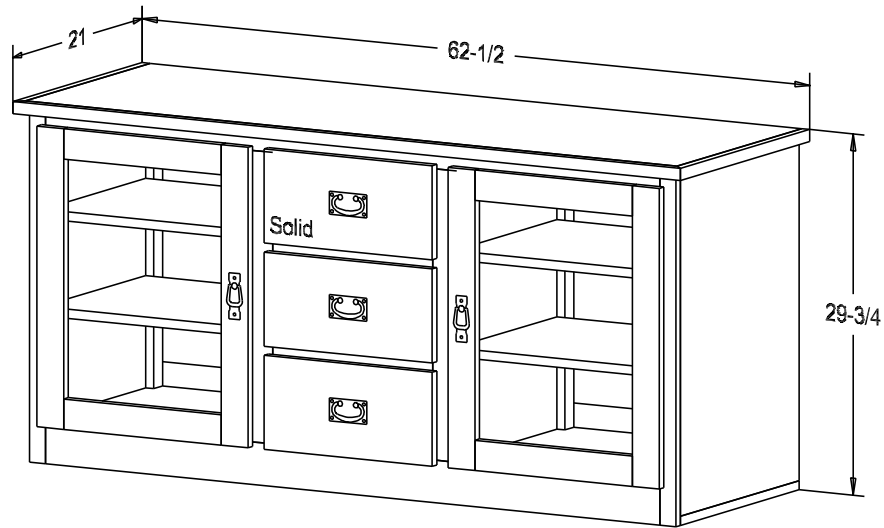

Wood:

Putty:
1/8 Round

Buyer Name	
For	
Designer	Price 548.00
Date Due	Qty
Description TV Stand	

Pull #3153 3" CC
Pull #2799 2 1/4" CC

Finish