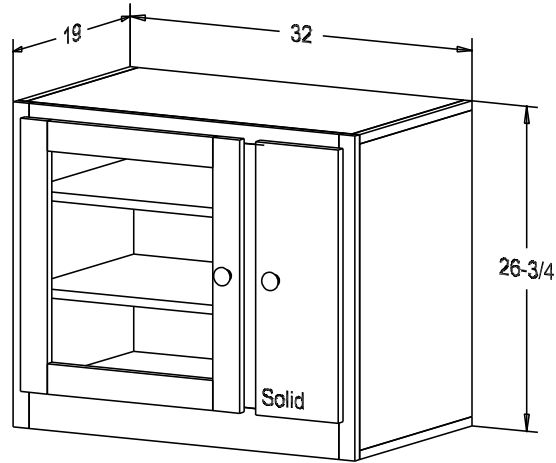

Wood:

Putty:

Buyer Name	
For	
Designer	Price 227.00
Date Due	Qty
Description TV Stand	

Pull #1950H-26D
2 Media Pullouts

Finish