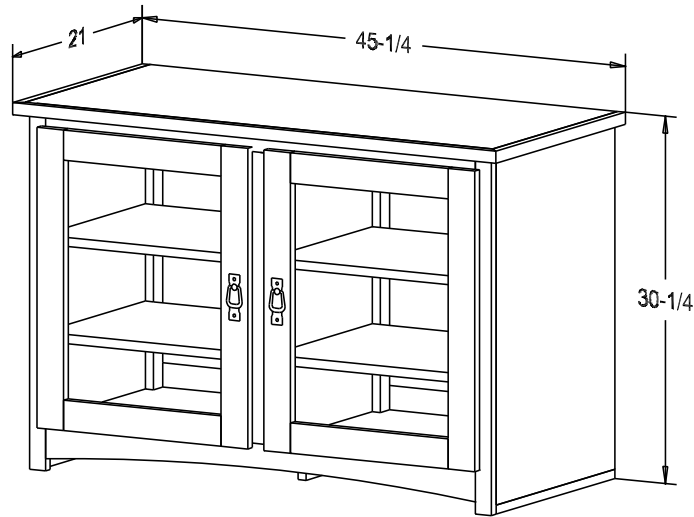

Wood:

Putty:
1/8 Round

Buyer Name	
For	
Designer	Price 358.00
Date Due	Qty
Description TV Stand	

Pull #2799 2 1/4" CC

Finish