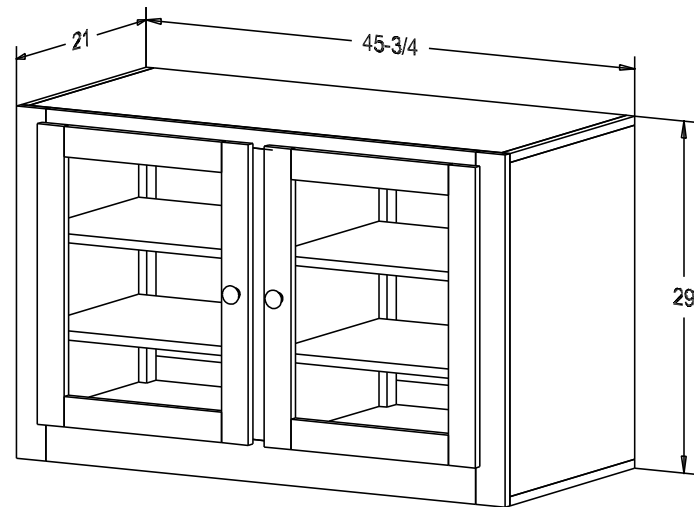

Putty:

Buyer Name	
For	
Designer	Price 252.00
Date Due	Qty
Description TV Stand	

Pull #1950H-26D

Finish

Wood:

Putty:

Buyer Name	
For	
Designer	Price <b>317.00</b>
Date Due	Qty
Description TV Stand	

Pull #1950H-26D