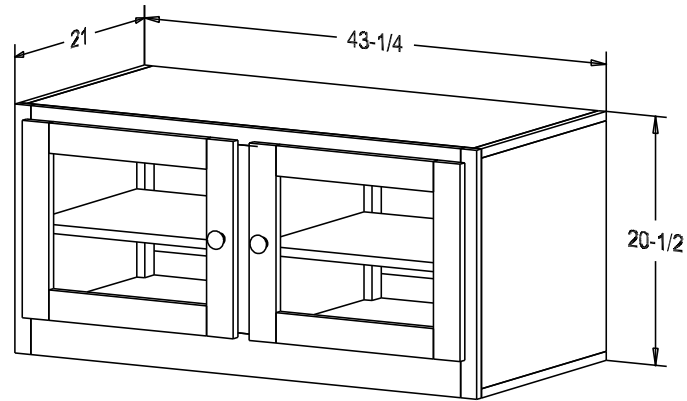

Pull #1950H-26D

Finish

Wood:

Putty:

Buyer Name	
For	
Designer	Price 306.00
Date Due	Qty
Description TV Stand	

Pull #1950H-26D

Finish

Wood: