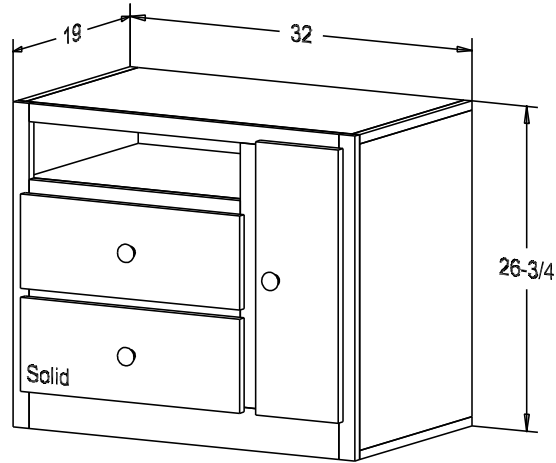

Pull #1950H-26D

Finish

Wood:

Putty:

Buyer Name	
For	
Designer	Price 275.00
Date Due	Qty
Description TV Stand	

Pull #1950H-26D  
2 Media Pullouts

Finish

Wood: