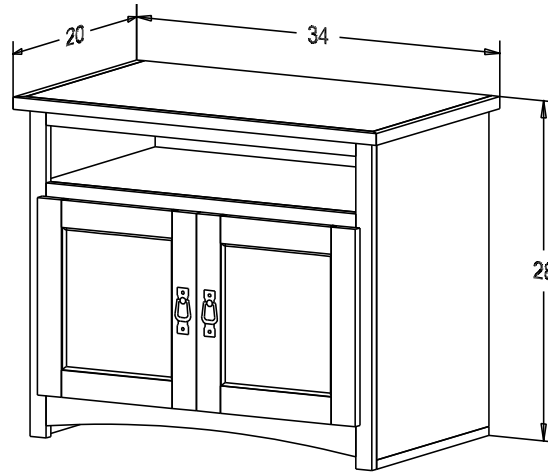

Wood:

Putty:
1/8 Round

Buyer Name	
For	
Designer	Price 256.00
Date Due	Qty
Description TV Stand	

Pull #2799 2 1/4" CC

Finish