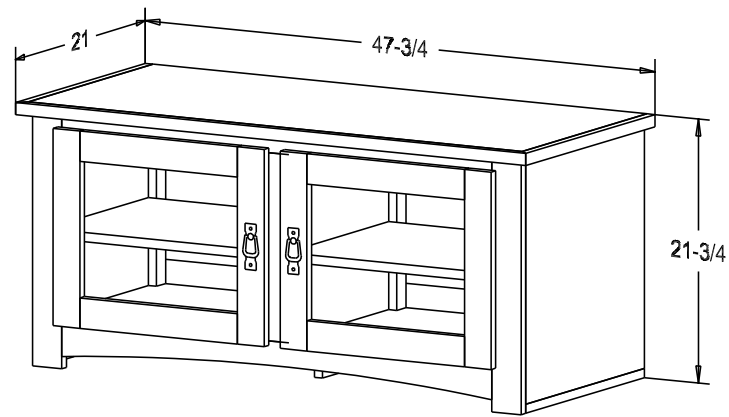

Wood:

Putty:
1/8 Round

Buyer Name	
For	
Designer	Price 295.00
Date Due	Qty
Description TV Stand	

Pull #2799 2 1/4" CC

Finish