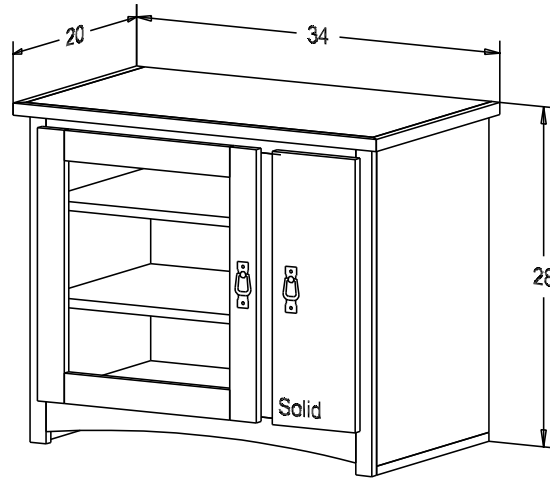

Wood:

Putty:
1/8 Round

Buyer Name	
For	
Designer	Price 278.00
Date Due	Qty
Description TV Stand	

Pull #2799 2 1/4" CC
2 Media Pullouts

Finish