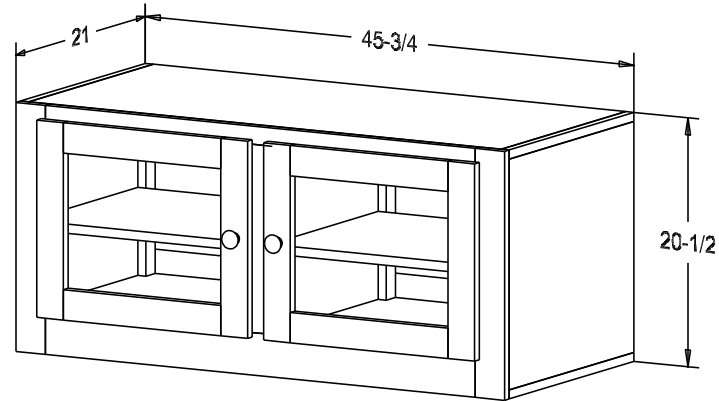

Wood:

Putty:

Buyer Name	
For	
Designer	Price 252.00
Date Due	Qty
Description TV Stand	

Pull #1950H-26D

Finish