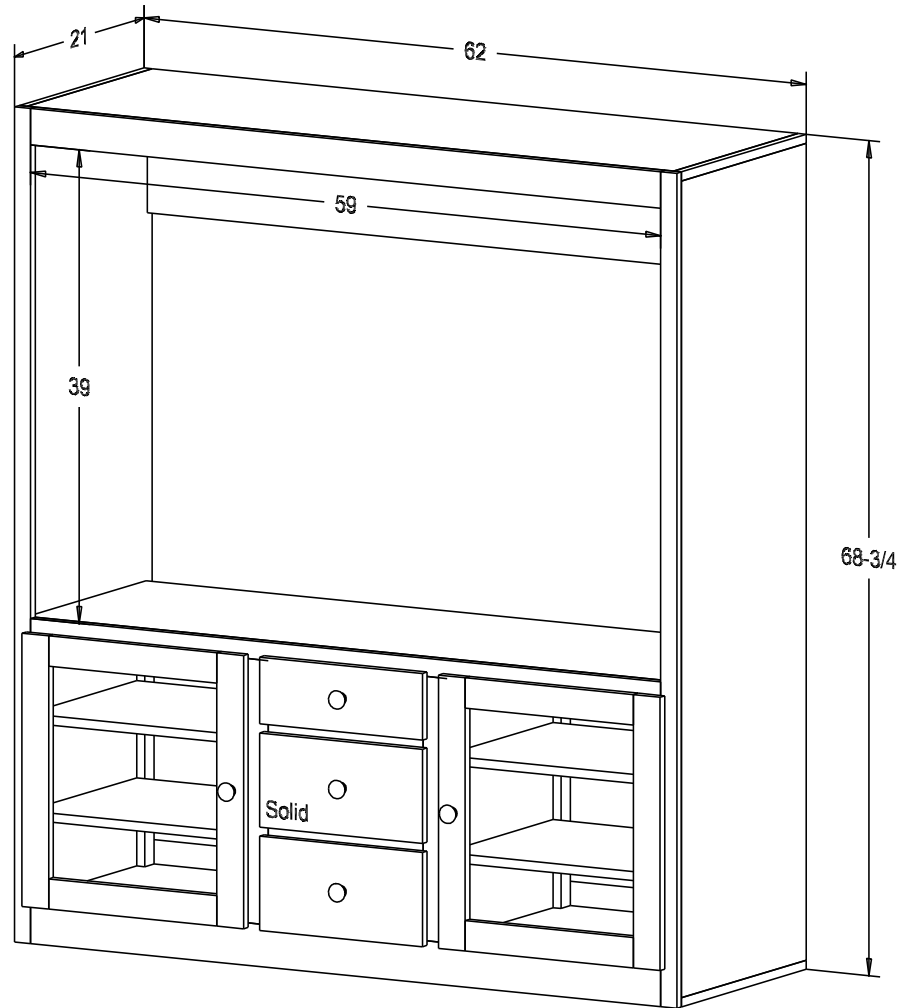

Wood:

Putty:

Buyer Name	
For	
Designer	Price 950.00
Date Due	Qty
Description Big Screen TV Cabinet	

Pull #1950H-26D

Finish