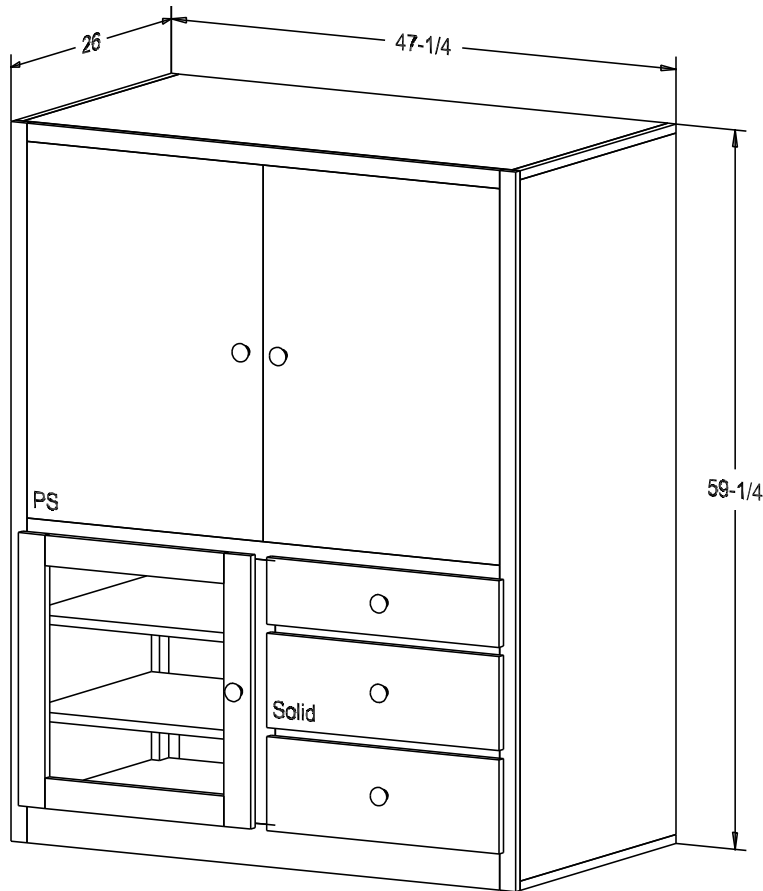

Pull #1950H-26D

The Pocket Doors extend past the front of the cabinet 3/4" when the doors are opened.

Finish

Wood:

Putty:

Buyer Name	
For	
Designer	Price 574.00
Date Due	Qty
Description 32" TV Cabinet	

Pull #1950H-26D

Finish

Wood:

Putty:

Buyer Customer	
For	
Designer	Price 760.00
Date Due	Qty
Description 32" TV Cabinet	

Pull #1950H-26D

The Pocket Doors extend past the front of the cabinet 1 1/4" when the doors are opened.

Finish

Wood:

Putty:

Buyer Name	
For	
Designer	Price 652.00
Date Due	Qty
Description 36" TV Cabinet	

Pull #1950H-26D

Finish

Wood:

Putty:

Buyer Name	
For	
Designer	Price 841.00
Date Due	Qty
Description 36" TV Cabinet	

Pull #1950H-26D

The Pocket Doors extend past the front of the cabinet 2 3/8" when the doors are opened.

Finish

Wood:

Putty:

Buyer Name	
For	
Designer	Price 547.00
Date Due	Qty
Description Big Screen TV Cabinet	