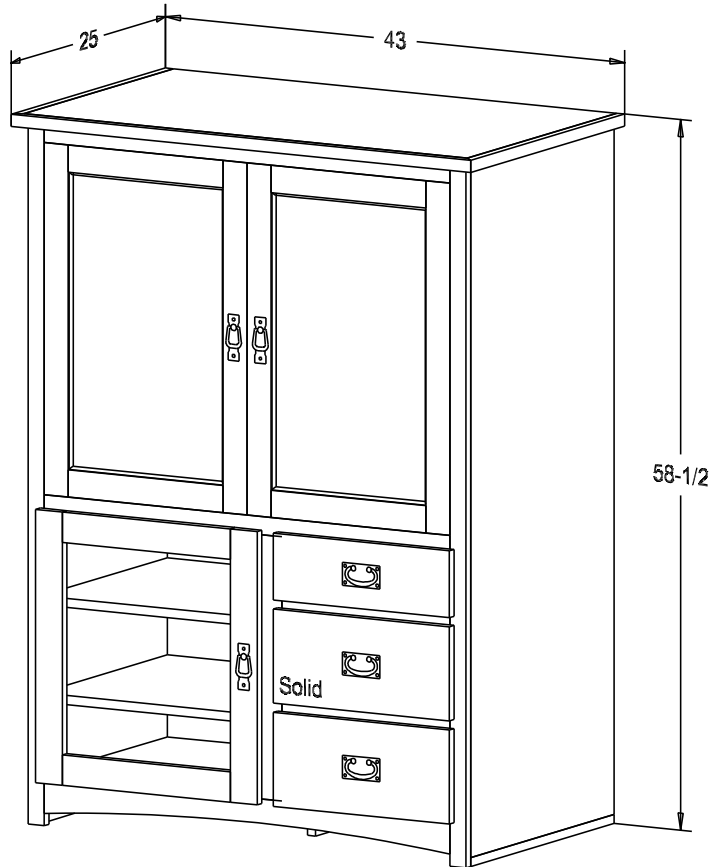

Buyer Name	
For	
Designer	Price 858.00
Date Due	Qty
Description 32" TV Cabinet	

Pull #3153 3" CC
Pull #2799 2 1/4" CC

The Pocket Doors extend past the front of the cabinet 1 1/4" when the doors are opened.