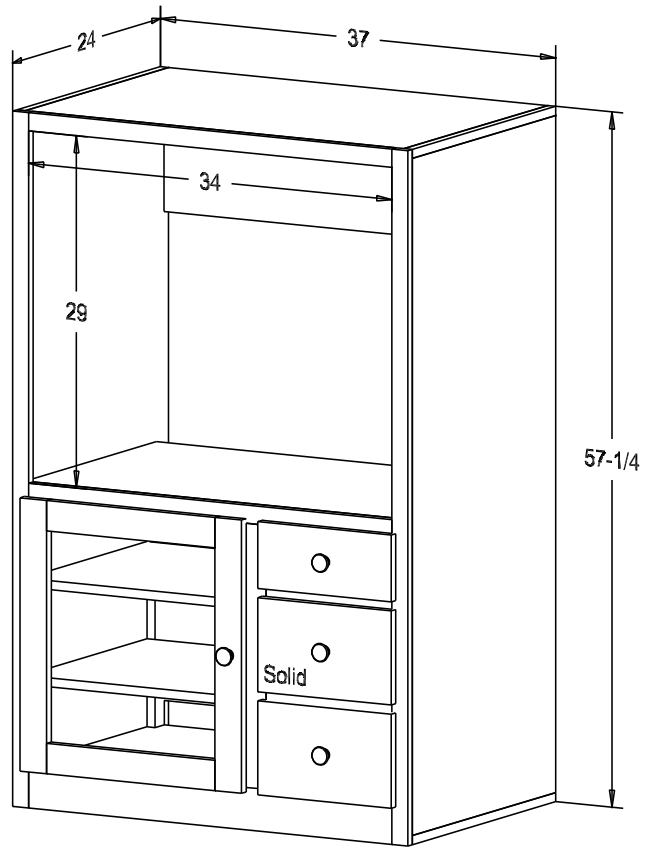

Pull #1950H-26D

The Pocket Doors extend past the front of the cabinet 3/4" when the doors are opened.

Finish

Wood:

Putty:

Buyer Name	
For	
Designer	Price 574.00
Date Due	Qty
Description 32" TV Cabinet	

Pull #1950H-26D

Finish

Wood:

Putty:

Buyer Customer	
For	
Designer	Price 760.00
Date Due	Qty
Description 32" TV Cabinet	

Pull #1950H-26D

The Pocket Doors extend past the front of the cabinet 1 1/4" when the doors are opened.

Finish

Wood:

Putty:

Buyer Name	
For	
Designer	Price 652.00
Date Due	Qty
Description 36" TV Cabinet	

Pull #1950H-26D

Finish

Wood:

Putty: