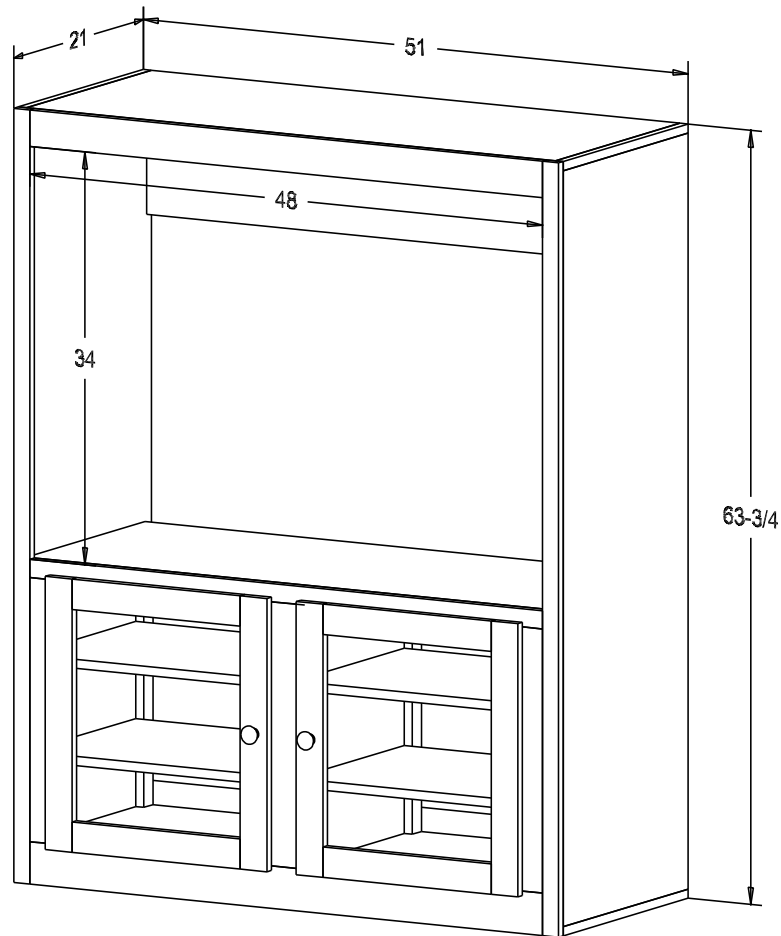

Pull #1950H-26D

Finish

Wood:

Putty:

Buyer Name	
For	
Designer	Price 638.00
Date Due	Qty
Description Big Screen TV Cabinet	

Pull #1950H-26D

Finish

Wood: