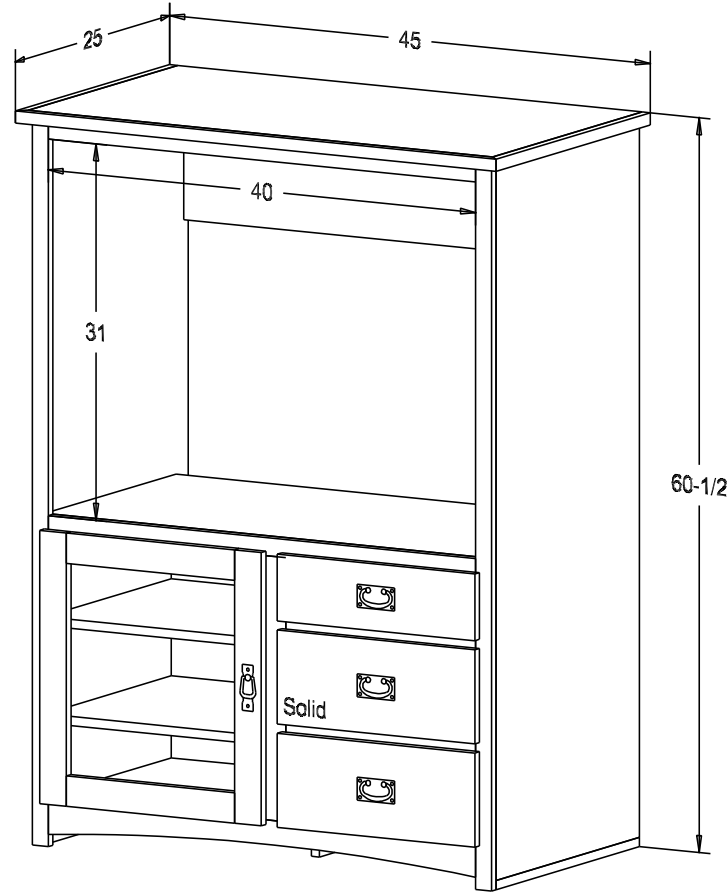

Wood:

Putty:
1/8 Round

Buyer Name	
For	
Designer	Price 757.00
Date Due	Qty
Description 36" TV Cabinet	

Pull #3153 3" CC
Pull #2799 2 1/4" CC

Finish