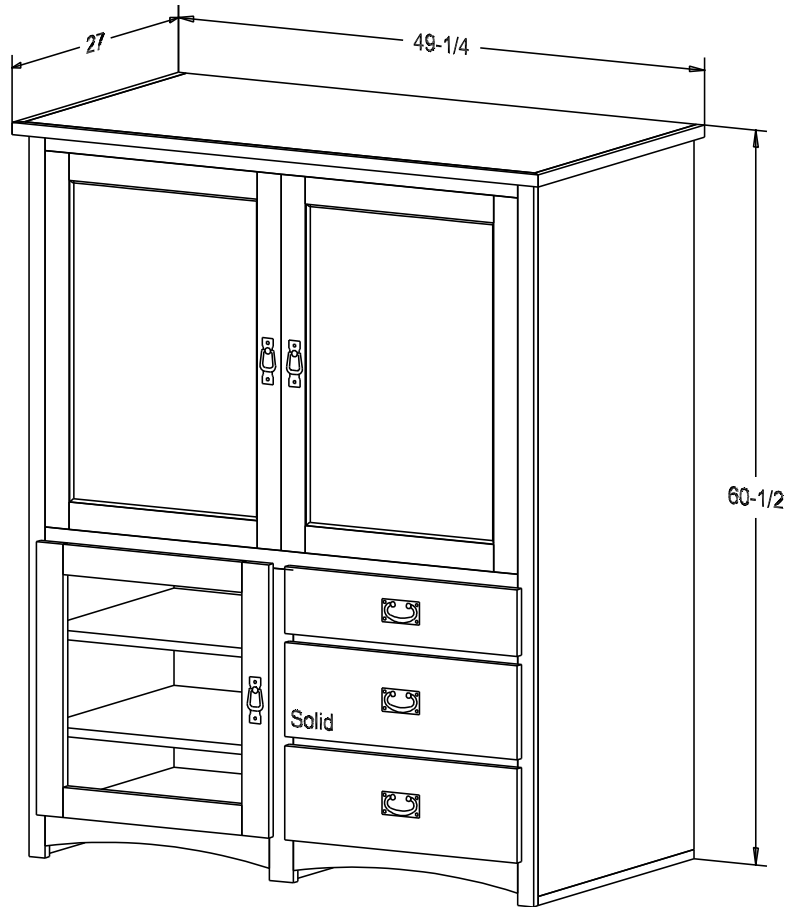

Buyer Name	
For	
Designer	Price 955.00
Date Due	Qty
Description 36" TV Cabinet	

Pull #3153 3" CC
Pull #2799 2 1/4" CC

The Pocket Doors extend past the front of the cabinet 2 3/8" when the doors are opened.