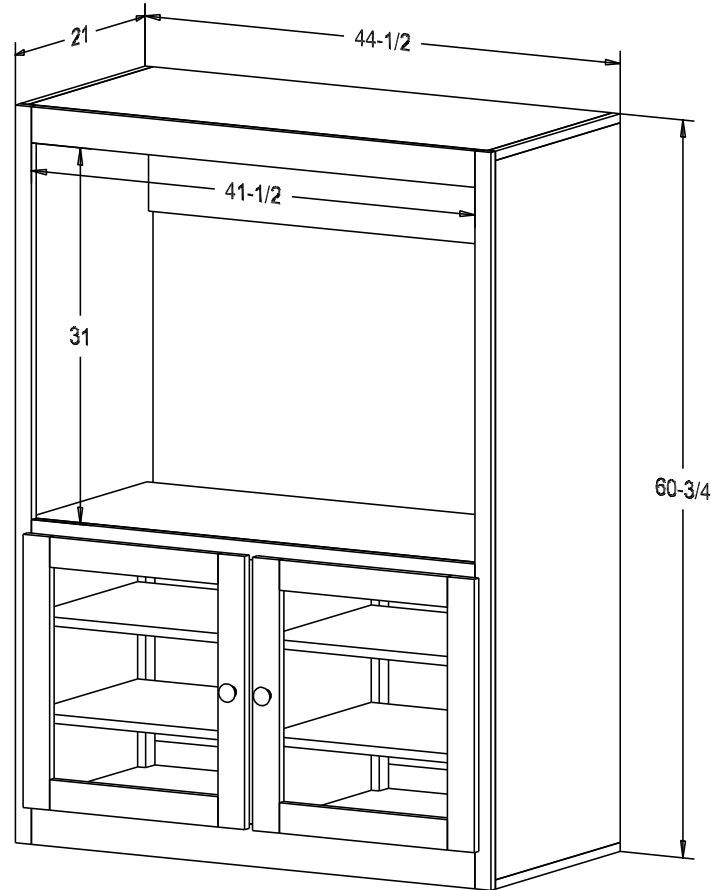

Wood:

Putty:

Buyer Name	
For	
Designer	Price 547.00
Date Due	Qty
Description Big Screen TV Cabinet	

Pull #1950H-26D

Finish