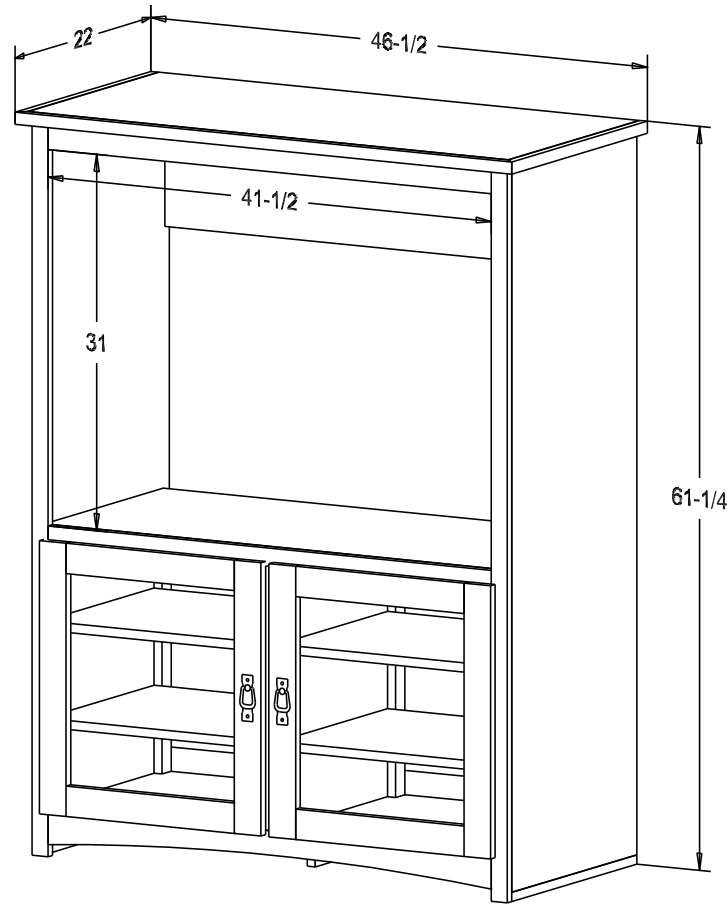

Wood:

Putty:
1/8 Round

Buyer Name	
For	
Designer	Price 574.00
Date Due	Qty
Description Big Screen TV Cabinet	

Pull #2799 2 1/4" CC

Finish