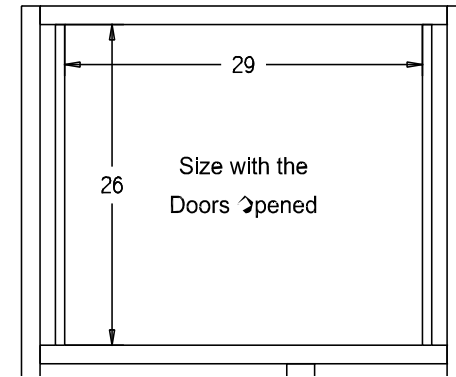

Wood:

Putty:
1/8 Round

Buyer Name	
For	
Designer	Price 740.00
Date Due	Qty
Description 27" TV Cabinet	

Pull #3153 3" CC
Pull #2799 2 1/4" CC

The Pocket Doors extend past the front of the cabinet 3/4" when the doors are opened.

Finish