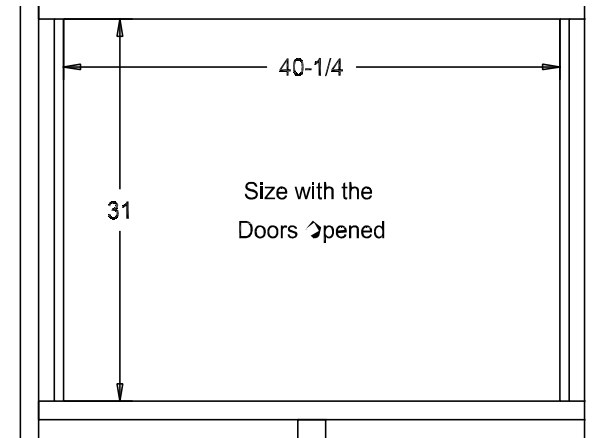

Buyer Name	
For	
Designer	Price 955.00
Date Due	Qty
Description 36" TV Cabinet	

Pull #3153 3" CC
Pull #2799 2 1/4" CC

The Pocket Doors extend past the front of the cabinet 2 3/8" when the doors are opened.