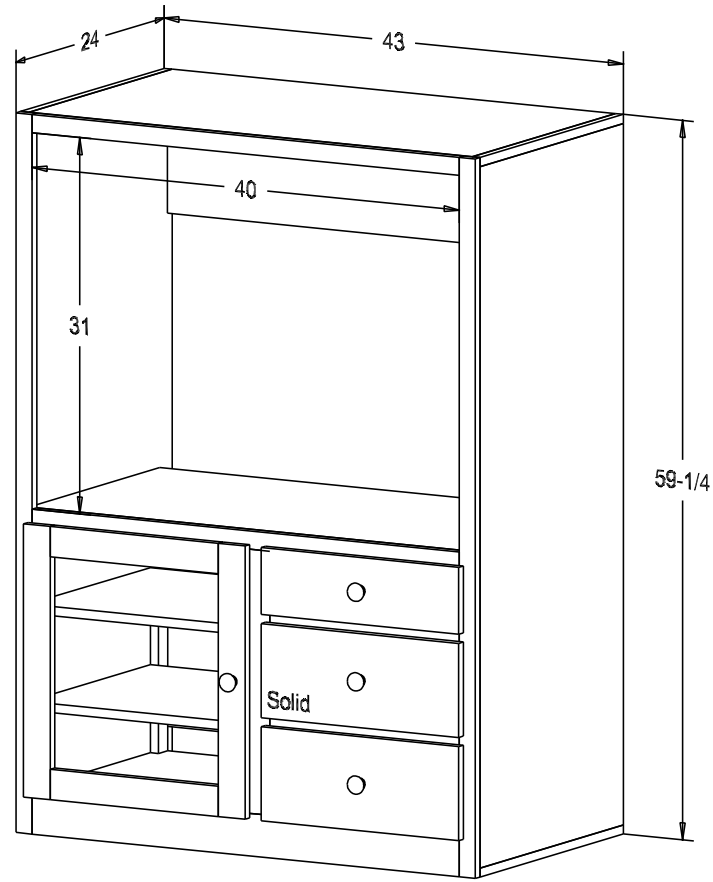

Pull #1950H-26D

The Pocket Doors extend past the front of the cabinet 3/4" when the doors are opened.

Finish

Wood:

Putty:

Buyer Name	
For	
Designer	Price 574.00
Date Due	Qty
Description 32" TV Cabinet	

Pull #1950H-26D

Finish

Wood:

Putty:

Buyer Customer	
For	
Designer	Price 760.00
Date Due	Qty
Description 32" TV Cabinet	

Pull #1950H-26D

The Pocket Doors extend past the front of the cabinet 1 1/4" when the doors are opened.

Finish

Wood:

Putty:

Buyer Name	
For	
Designer	Price 652.00
Date Due	Qty
Description 36" TV Cabinet	

Pull #1950H-26D

Finish

Wood:

Putty: