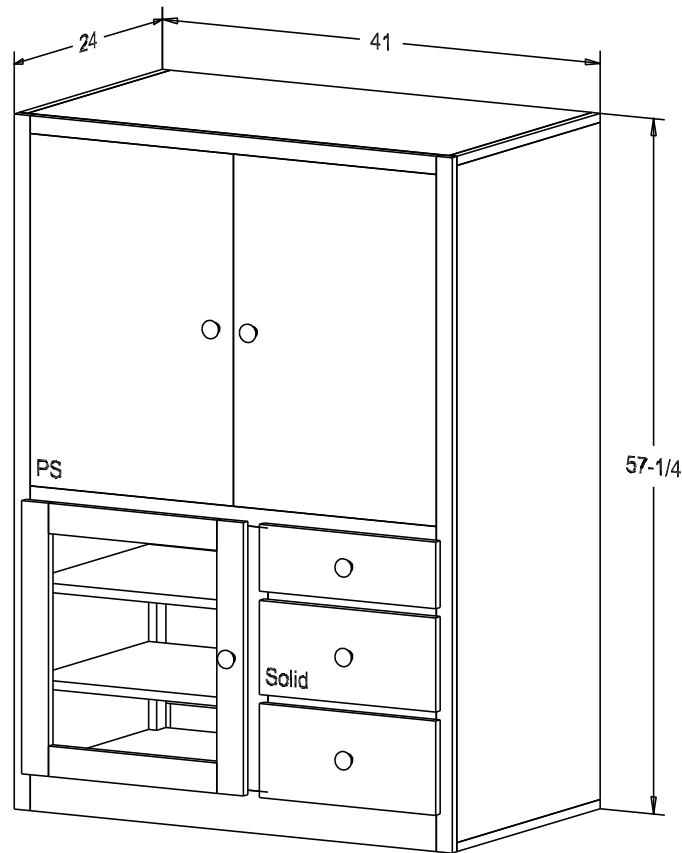

Pull #1950H-26D

The Pocket Doors extend past the front of the cabinet 3/4" when the doors are opened.

Finish

Wood:

Putty:

Buyer Name	
For	
Designer	Price 574.00
Date Due	Qty
Description 32" TV Cabinet	

Pull #1950H-26D

Finish

Wood:

Putty:

Buyer Customer	
For	
Designer	Price 760.00
Date Due	Qty
Description 32" TV Cabinet	

Pull #1950H-26D

The Pocket Doors extend past the front of the cabinet 1 1/4" when the doors are opened.

Finish

Wood:

Putty:

Buyer Name	
For	
Designer	Price 652.00
Date Due	Qty
Description 36" TV Cabinet	

Pull #1950H-26D

Finish

Wood:

Putty: