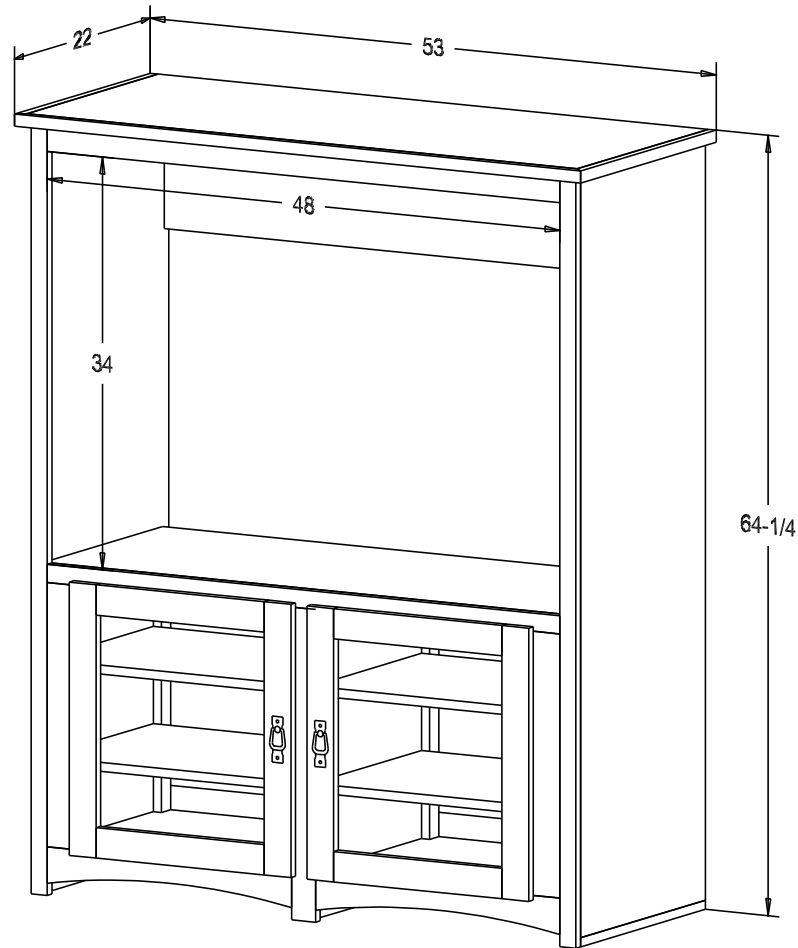

Wood:

Putty:
1/8 Round

Buyer Name	
For	
Designer	Price 667.00
Date Due	Qty
Description Big Screen TV Cabinet	

Pull #2799 2 1/4" CC

Finish