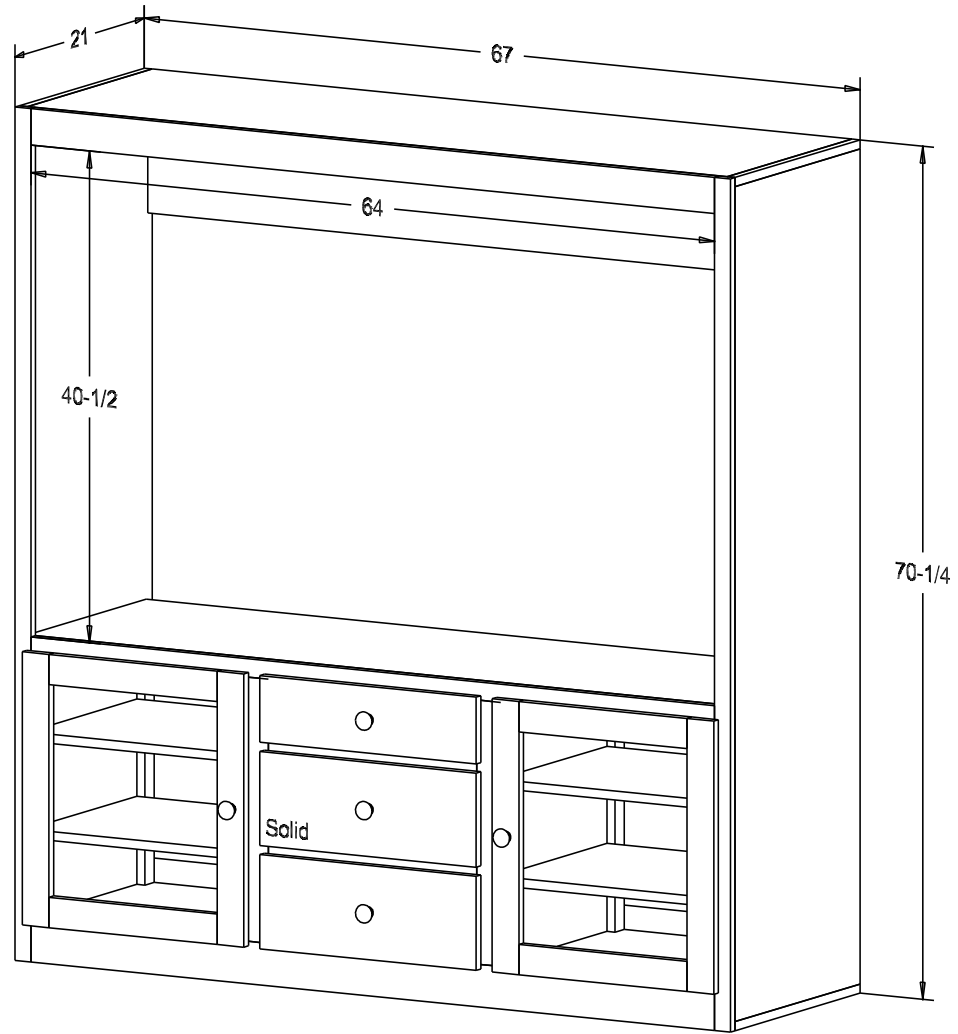

Pull #1950H-26D

Finish

Wood:

Putty:
1/8 Round

Buyer Name	
For	
Designer	Price 458.00
Date Due	Qty
Description 27" TV Cabinet	

Pull #2799 2 1/4" CC
2 Media Pullouts

Finish

Wood: