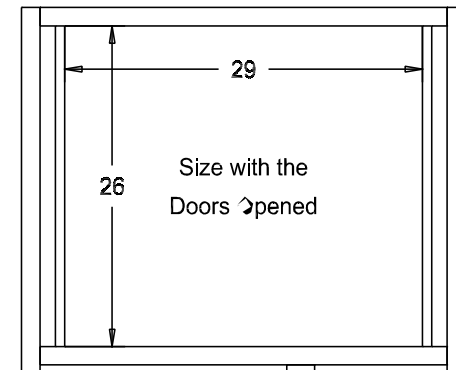

Pull #1950H-26D

The Pocket Doors extend past the front of the cabinet 3/4" when the doors are opened.

Finish

Wood:

Putty:

Buyer Name	
For	
Designer	Price 574.00
Date Due	Qty
Description 32" TV Cabinet	

Pull #1950H-26D

Finish

Wood:

Putty:

Buyer Customer	
For	
Designer	Price 760.00
Date Due	Qty
Description 32" TV Cabinet	

Pull #1950H-26D

The Pocket Doors extend past the front of the cabinet 1 1/4" when the doors are opened.