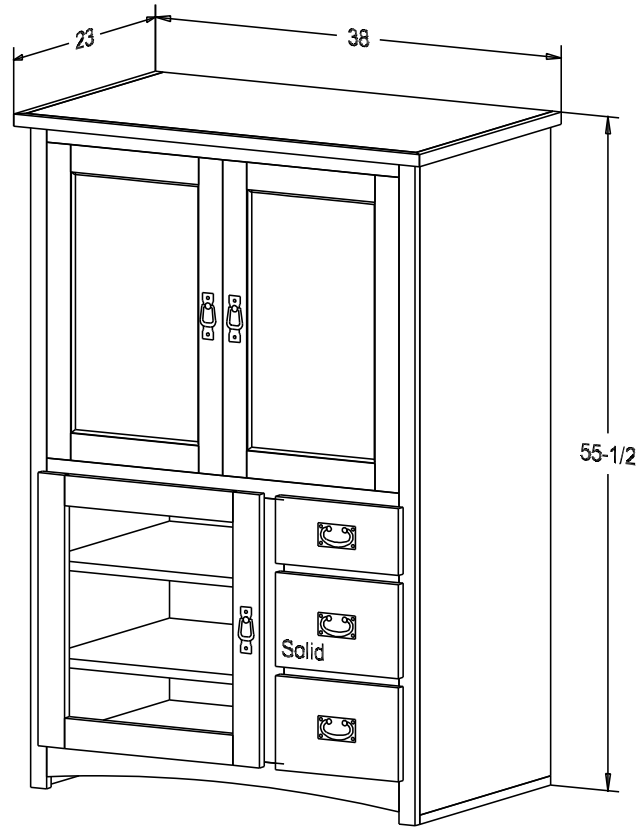

Wood:

Putty:
1/8 Round

Buyer Name	
For	
Designer	Price 740.00
Date Due	Qty
Description 27" TV Cabinet	

Pull #3153 3" CC
Pull #2799 2 1/4" CC

The Pocket Doors extend past the front of the cabinet 3/4" when the doors are opened.

Finish