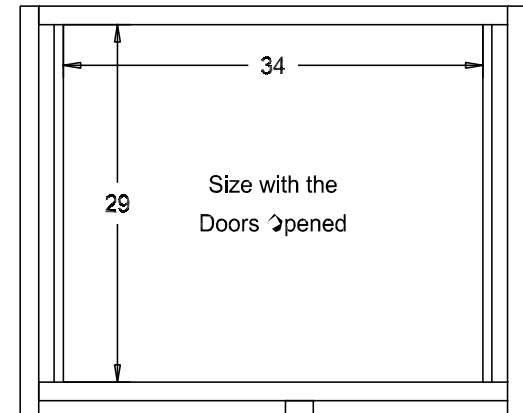

Buyer Name	
For	
Designer	Price 858.00
Date Due	Qty
Description 32" TV Cabinet	

Pull #3153 3" CC
Pull #2799 2 1/4" CC

The Pocket Doors extend past the front of the cabinet 1 1/4" when the doors are opened.