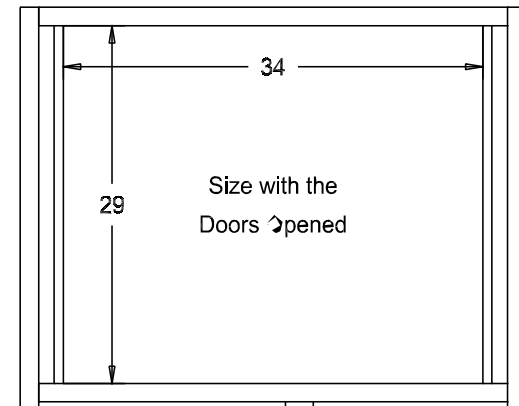

Pull #1950H-26D

The Pocket Doors extend past the front of the cabinet 3/4" when the doors are opened.

Finish

Wood:

Putty:

Buyer Name	
For	
Designer	Price 574.00
Date Due	Qty
Description 32" TV Cabinet	

Pull #1950H-26D

Finish

Wood:

Putty:

Buyer Customer	
For	
Designer	Price 760.00
Date Due	Qty
Description 32" TV Cabinet	

Pull #1950H-26D

The Pocket Doors extend past the front of the cabinet 1 1/4" when the doors are opened.