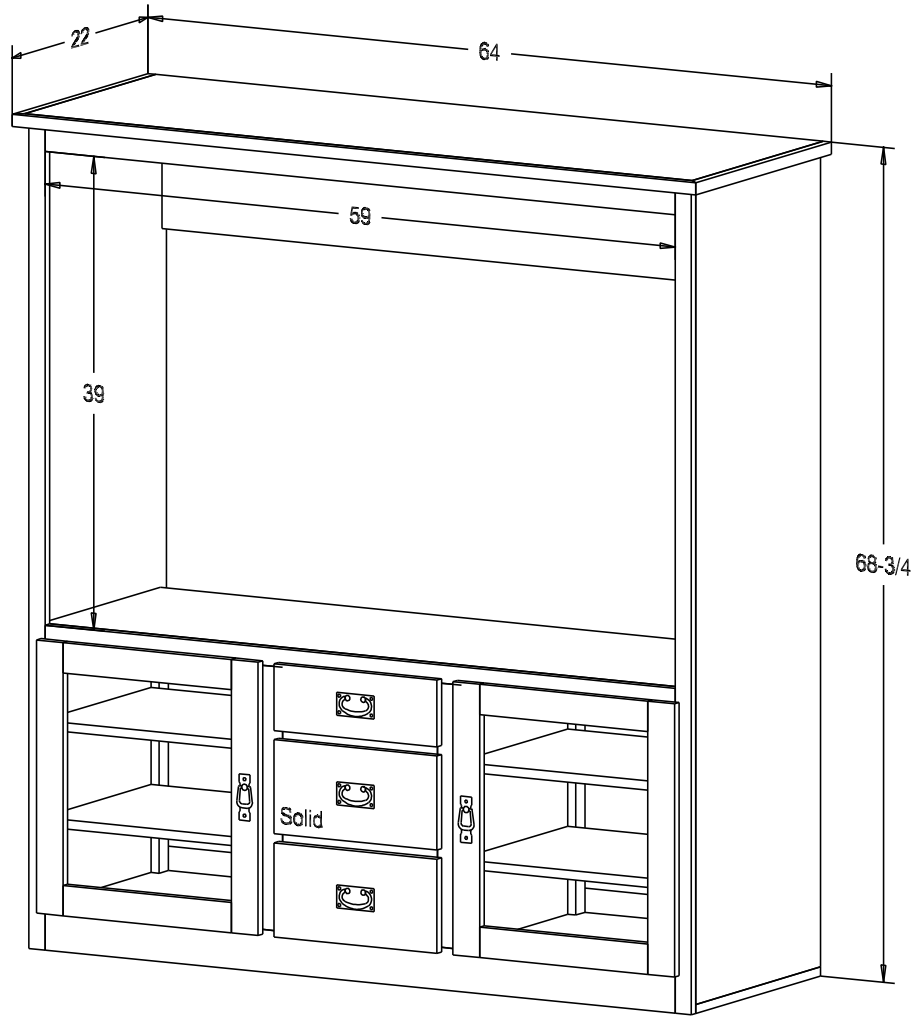

Buyer Name	
For	
Designer	Price 667.00
Date Due	Qty
Description Big Screen TV Cabinet	

Pull #2799 2 1/4" CC

Finish

Wood:

Putty:
1/8 Round

Buyer Name	
For	
Designer	Price 978.00
Date Due	Qty
Description Big Screen TV Cabinet	