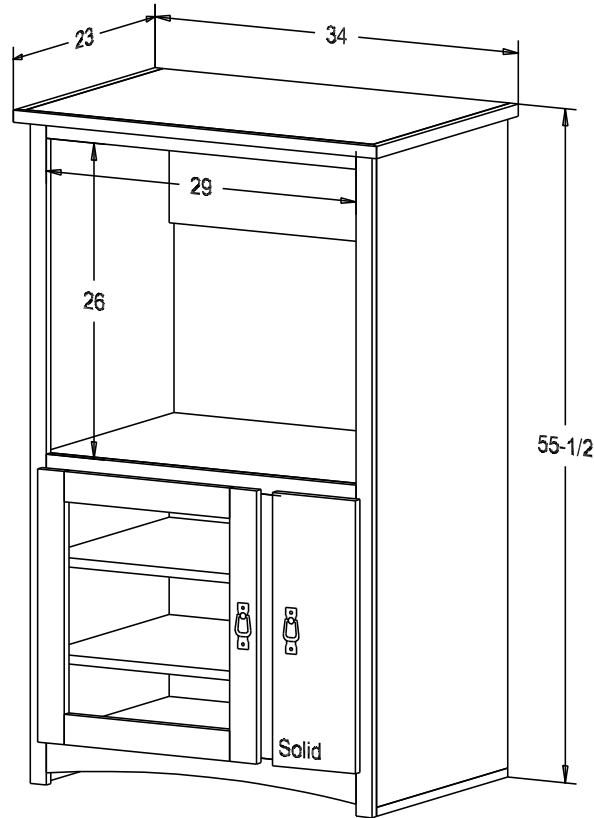

Pull #1950H-26D

Finish

Wood:

Putty:
1/8 Round

Buyer Name	
For	
Designer	Price 458.00
Date Due	Qty
Description 27" TV Cabinet	

Pull #2799 2 1/4" CC
2 Media Pullouts

Finish

Wood: