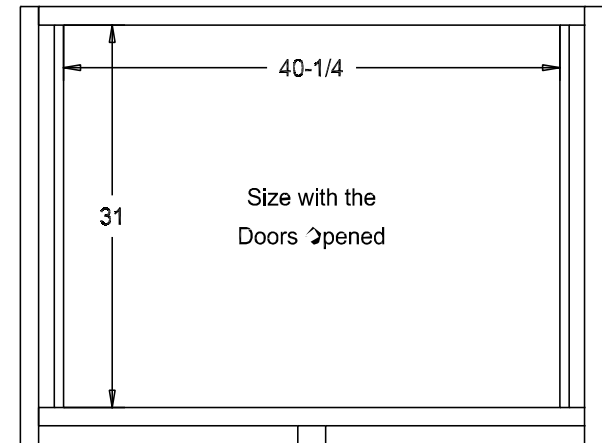

Buyer Name	
For	
Designer	Price 841.00
Date Due	Qty
Description 36" TV Cabinet	

Pull #1950H-26D

The Pocket Doors extend past the front of the cabinet 2 3/8" when the doors are opened.

Finish

Wood:

Putty:

Buyer Name	
For	
Designer	Price 547.00
Date Due	Qty
Description Big Screen TV Cabinet	