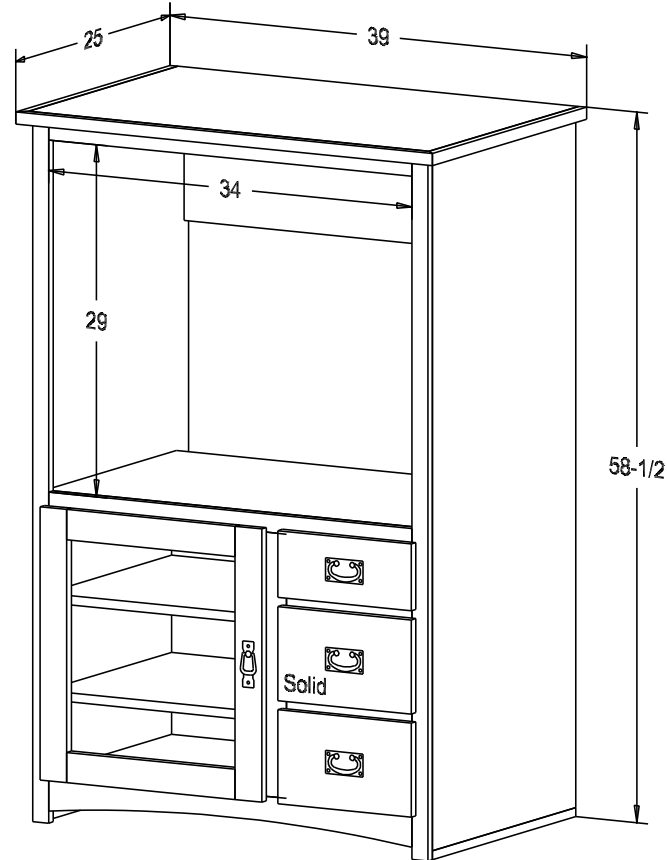

Wood:

Putty:
1/8 Round

Buyer Name	
For	
Designer	Price 665.00
Date Due	Qty
Description 32" TV Cabinet	

Pull #3153 3" CC
Pull #2799 2 1/4" CC

Finish