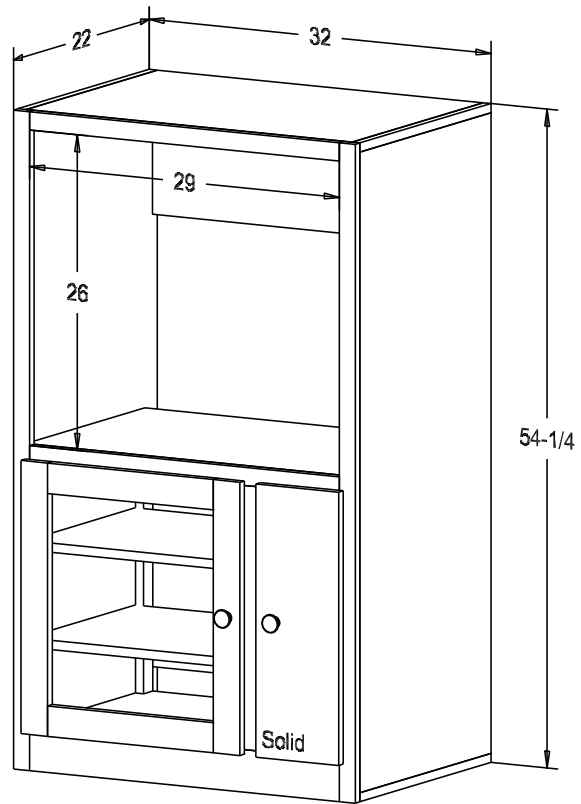

Wood:

Putty:

Buyer Name	
For	
Designer	Price 385.00
Date Due	Qty
Description 27" TV Cabinet	

Pull #1950H-26D

Finish