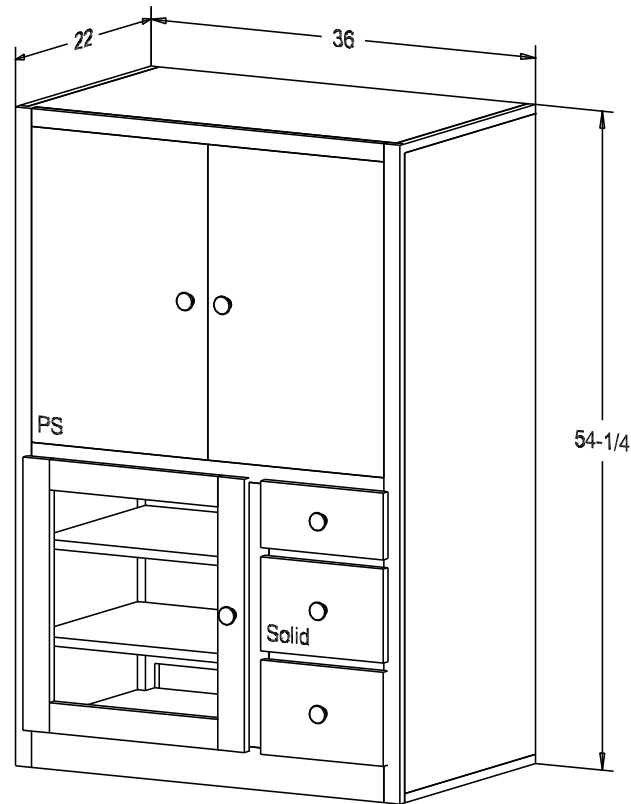

Wood:

Putty:

Buyer Name	
For	
Designer	Price 385.00
Date Due	Qty
Description 27" TV Cabinet	

Pull #1950H-26D

Finish

Wood:

Putty:

Buyer Name	
For	
Designer	Price 662.00
Date Due	Qty
Description 27" TV Cabinet	

Pull #1950H-26D

The Pocket Doors extend past the front of the cabinet 3/4" when the doors are opened.

Finish

Wood:

Putty:

Buyer Name	
For	
Designer	Price 574.00
Date Due	Qty
Description 32" TV Cabinet	

Pull #1950H-26D

Finish

Wood:

Putty:

Buyer Customer	
For	
Designer	Price 760.00
Date Due	Qty
Description 32" TV Cabinet	

Pull #1950H-26D

The Pocket Doors extend past the front of the cabinet 1 1/4" when the doors are opened.

Finish

Wood:

Putty:

Buyer Name	
For	
Designer	Price 652.00
Date Due	Qty
Description 36" TV Cabinet	

Pull #1950H-26D

Finish

Wood:

Putty: