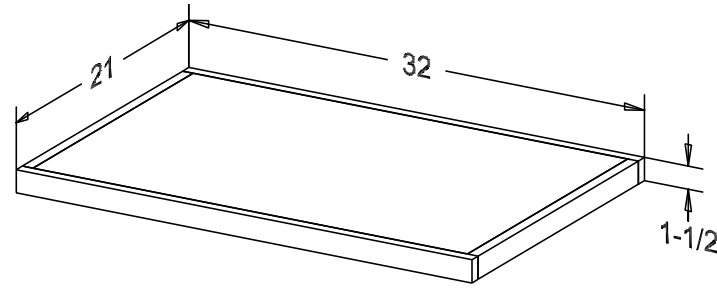

Wood:

Putty:

Buyer Name	
For	
Designer	Price 48.00
Date Due	Qty
Description TV Swivel	

Notes

Finish