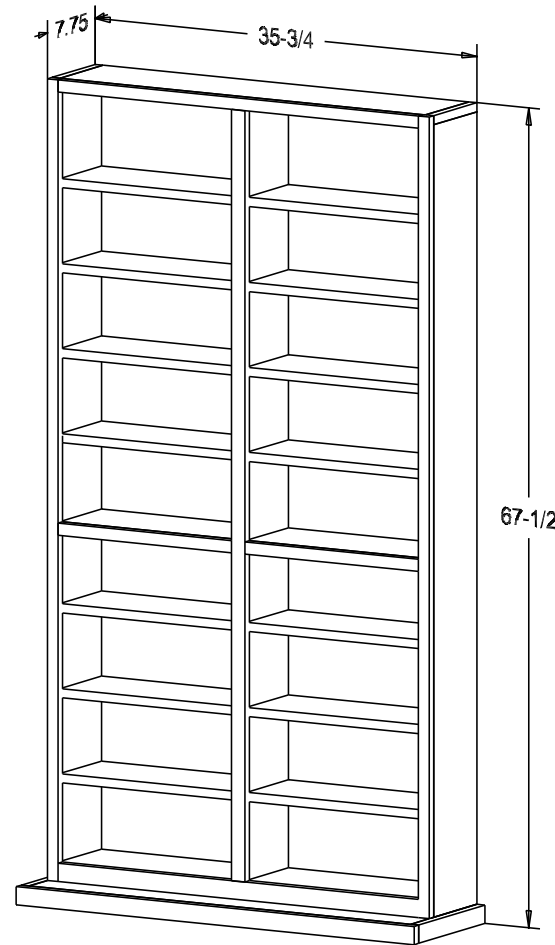

Finish

Wood:

Putty:

Buyer Name	
For	
Designer	Price <b>245.00</b>
Date Due	Qty
Description Media Storage Shelf	

12 Shelves Hold  
12 x 40 CD's = 480

9 Shelves Hold  
9 x 16 VCR's = 144  
9 x 28 DVD's = 252

Finish

Wood:

Putty:

Buyer Name	
For	
Designer	Price <b>328.00</b>
Date Due	Qty
Description Media Storage Shelf	

18 Shelves Hold  
18 x 40 CD's = 720

14 Shelves Hold  
14 x 16 VCR's = 224  
14 x 28 DVD's = 392