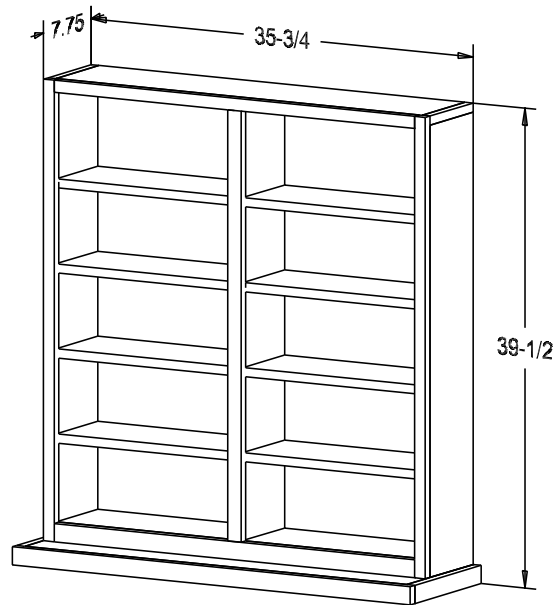

Finish

Wood:

Putty:

Buyer Name	
For	
Designer	Price <b>206.00</b>
Date Due	Qty
Description Media Storage Shelf	

10 Shelves Hold  
10 x 40 CD's = 400

8 Shelves Hold  
8 x 16 VCR's = 128  
8 x 28 DVD's = 224

Finish

Wood:

Putty:

Buyer Name	
For	
Designer	Price <b>245.00</b>
Date Due	Qty
Description Media Storage Shelf	

12 Shelves Hold  
12 x 40 CD's = 480

9 Shelves Hold  
9 x 16 VCR's = 144  
9 x 28 DVD's = 252