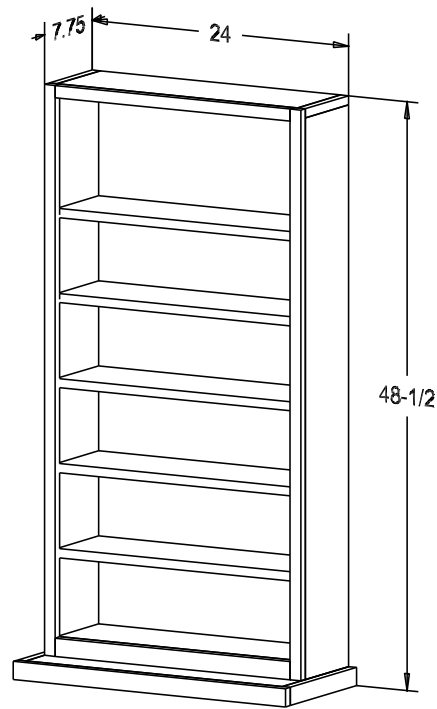

Wood:

Putty:

Buyer Name	
For	
Designer	Price 128.00
Date Due	Qty
Description Media Storage Shelf	

- 4 Shelves Hold
- 4 x 50 CD's = 200
  
- 3 Shelves Hold
- 3 x 20 VCR's = 60
- 3 x 35 DVD's = 105

Finish

Wood:

Putty:

Buyer Name	
For	
Designer	Price <b>154.00</b>
Date Due	Qty
Description Media Storage Shelf	

5 Shelves Hold  
5 x 50 CD's = 250

4 Shelves Hold  
4 x 20 VCR's = 80  
4 x 35 DVD's = 140

Finish

Wood:

Putty:

Buyer Name	
For	
Designer	Price <b>181.0</b>
Date Due	Qty
Description Media Storage Shelf	

6 Shelves Hold  
6 x 50 CD's = 300

5 Shelves Hold  
5 x 20 VCR's = 100  
5 x 35 DVD's = 175

Finish

Wood:

Putty:

Buyer Name	
For	
Designer	Price <b>238.00</b>
Date Due	Qty
Description Media Storage Shelf	