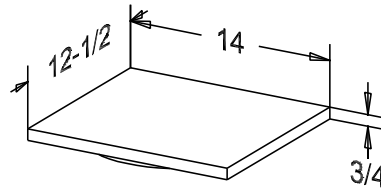

Wood:

Putty:

Buyer Name	
For	
Designer	Price 29.00
Date Due	Qty
Description TV Swivel	

Notes

Finish