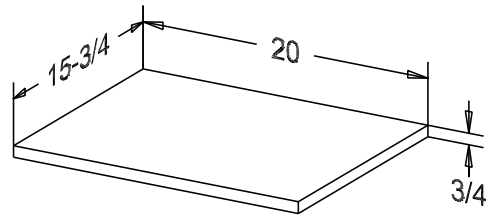

Wood:

Putty:

Buyer Name	
For	
Designer	Price 32.00
Date Due	Qty
Description TV Swivel	

Notes

Finish