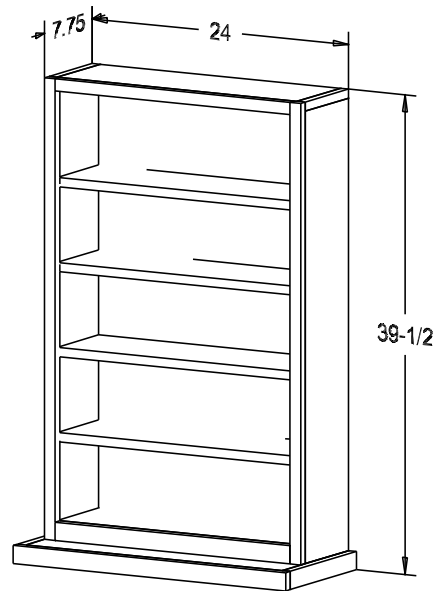

Wood:

Putty:

Buyer Name	
For	
Designer	Price 128.00
Date Due	Qty
Description Media Storage Shelf	

- 4 Shelves Hold
- 4 x 50 CD's = 200
  
- 3 Shelves Hold
- 3 x 20 VCR's = 60
- 3 x 35 DVD's = 105

Finish

Wood:

Putty:

Buyer Name	
For	
Designer	Price <b>154.00</b>
Date Due	Qty
Description Media Storage Shelf	

5 Shelves Hold  
5 x 50 CD's = 250

4 Shelves Hold  
4 x 20 VCR's = 80  
4 x 35 DVD's = 140

Finish

Wood:

Putty:

Buyer Name	
For	
Designer	Price <b>181.0</b>
Date Due	Qty
Description Media Storage Shelf	

6 Shelves Hold  
6 x 50 CD's = 300

5 Shelves Hold  
5 x 20 VCR's = 100  
5 x 35 DVD's = 175

Finish

Wood:

Putty:

Buyer Name	
For	
Designer	Price <b>238.00</b>
Date Due	Qty
Description Media Storage Shelf	