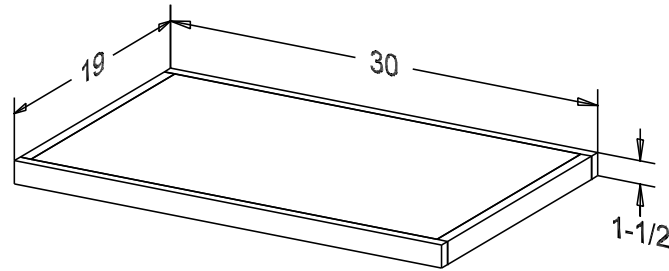

Wood:

Putty:

Buyer Name	
For	
Designer	Price 48.00
Date Due	Qty
Description TV Swivel	

Notes

Finish