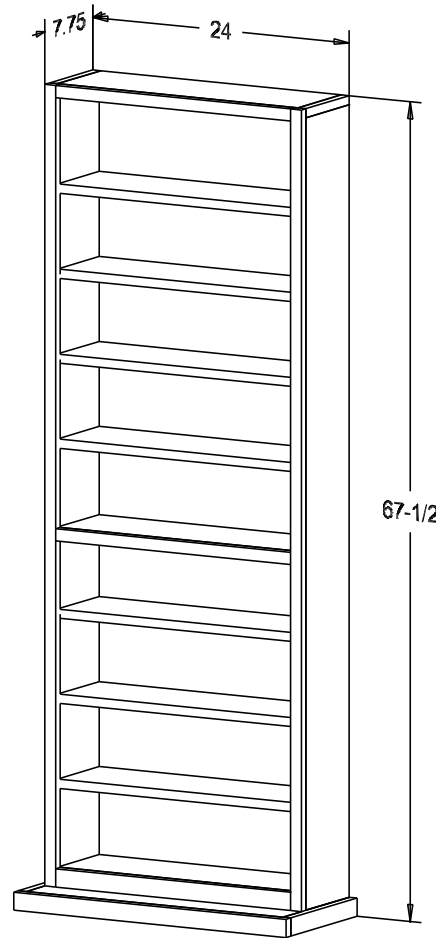

Wood:

Putty:

Buyer Name	
For	
Designer	Price 128.00
Date Due	Qty
Description Media Storage Shelf	

- 4 Shelves Hold
- 4 x 50 CD's = 200
  
- 3 Shelves Hold
- 3 x 20 VCR's = 60
- 3 x 35 DVD's = 105

Finish

Wood:

Putty:

Buyer Name	
For	
Designer	Price <b>154.00</b>
Date Due	Qty
Description Media Storage Shelf	

5 Shelves Hold  
5 x 50 CD's = 250

4 Shelves Hold  
4 x 20 VCR's = 80  
4 x 35 DVD's = 140

Finish

Wood:

Putty:

Buyer Name	
For	
Designer	Price <b>181.0</b>
Date Due	Qty
Description Media Storage Shelf	

6 Shelves Hold  
6 x 50 CD's = 300

5 Shelves Hold  
5 x 20 VCR's = 100  
5 x 35 DVD's = 175

Finish

Wood:

Putty:

Buyer Name	
For	
Designer	Price <b>238.00</b>
Date Due	Qty
Description Media Storage Shelf	

9 Shelves Hold  
9 x 50 CD's = 450

7 Shelves Hold  
7 x 20 VCR's = 140  
7 x 35 DVD's = 245

Finish

Wood:

Putty:

Buyer Name	
For	
Designer	Price <b>264.00</b>
Date Due	Qty
Description Media Storage Shelf	

10 Shelves Hold  
10 x 50 CD's = 500