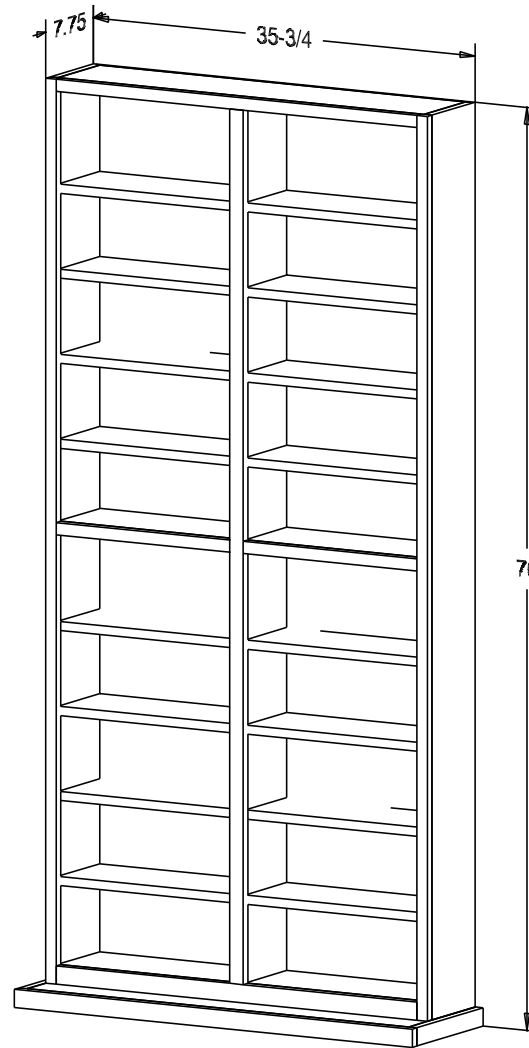

Finish

Wood:

Putty:

Buyer Name	
For	
Designer	Price <b>245.00</b>
Date Due	Qty
Description Media Storage Shelf	

12 Shelves Hold  
12 x 40 CD's = 480

9 Shelves Hold  
9 x 16 VCR's = 144  
9 x 28 DVD's = 252

Finish

Wood:

Putty:

Buyer Name	
For	
Designer	Price <b>328.00</b>
Date Due	Qty
Description Media Storage Shelf	

18 Shelves Hold  
18 x 40 CD's = 720

14 Shelves Hold  
14 x 16 VCR's = 224  
14 x 28 DVD's = 392

Finish

Wood:

Putty:

Buyer Name	
For	
Designer	Price <b>365.00</b>
Date Due	Qty
Description Media Storage Shelf	

20 Shelves Hold  
20 x 40 CD's = 800

16 Shelves Hold  
16 x 16 VCR's = 256  
16 x 28 DVD's = 448