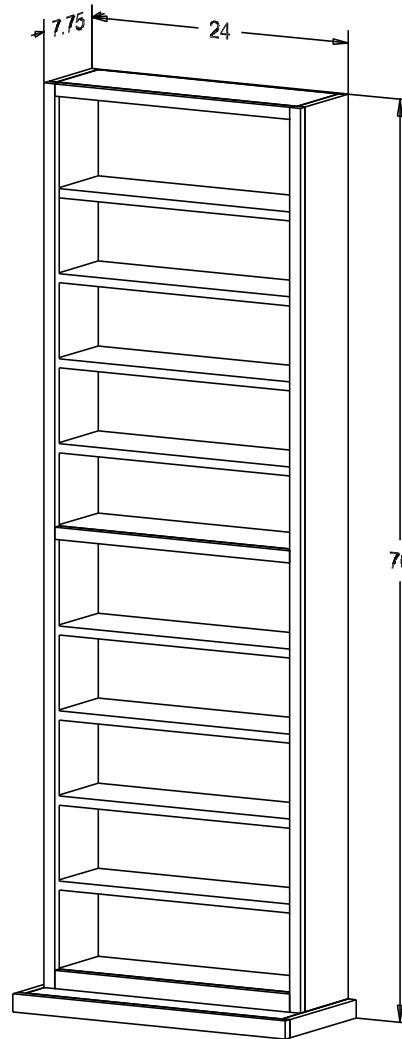

Wood:

Putty:

Buyer Name	
For	
Designer	Price 128.00
Date Due	Qty
Description Media Storage Shelf	

- 4 Shelves Hold
- 4 x 50 CD's = 200
  
- 3 Shelves Hold
- 3 x 20 VCR's = 60
- 3 x 35 DVD's = 105

Finish

Wood:

Putty:

Buyer Name	
For	
Designer	Price <b>154.00</b>
Date Due	Qty
Description Media Storage Shelf	

5 Shelves Hold  
5 x 50 CD's = 250

4 Shelves Hold  
4 x 20 VCR's = 80  
4 x 35 DVD's = 140

Finish

Wood:

Putty:

Buyer Name	
For	
Designer	Price <b>181.0</b>
Date Due	Qty
Description Media Storage Shelf	

6 Shelves Hold  
6 x 50 CD's = 300

5 Shelves Hold  
5 x 20 VCR's = 100  
5 x 35 DVD's = 175

Finish

Wood:

Putty:

Buyer Name	
For	
Designer	Price <b>238.00</b>
Date Due	Qty
Description Media Storage Shelf	

9 Shelves Hold  
9 x 50 CD's = 450

7 Shelves Hold  
7 x 20 VCR's = 140  
7 x 35 DVD's = 245

Finish

Wood:

Putty:

Buyer Name	
For	
Designer	Price <b>264.00</b>
Date Due	Qty
Description Media Storage Shelf	

10 Shelves Hold  
10 x 50 CD's = 500