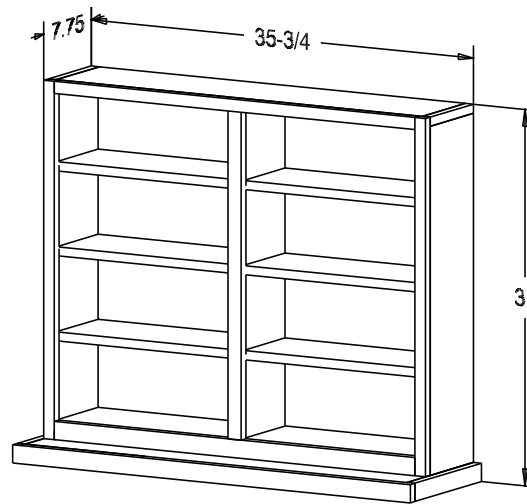

8 Shelves Hold  
8 x 20 VCR's = 160  
8 x 35 DVD's = 280

Finish

Wood:

Putty:

Buyer Name	
For	
Designer	Price <b>169.00</b>
Date Due	Qty
Description Media Storage Shelf	

8 Shelves Hold  
8 x 40 CD's = 320

6 Shelves Hold  
6 x 16 VCR's = 96  
6 x 28 DVD's = 168

Finish

Wood:

Putty:

Buyer Name	
For	
Designer	Price <b>206.00</b>
Date Due	Qty
Description Media Storage Shelf	

10 Shelves Hold  
10 x 40 CD's = 400

8 Shelves Hold  
8 x 16 VCR's = 128  
8 x 28 DVD's = 224