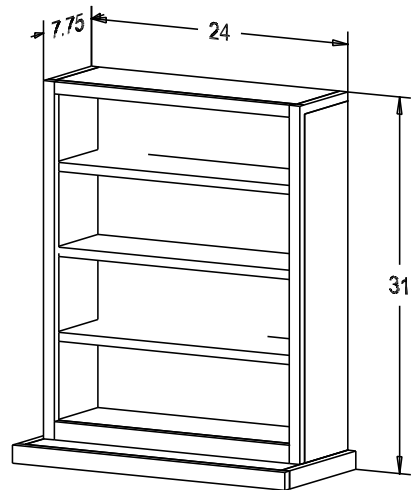

Wood:

Putty:

Buyer Name	
For	
Designer	Price 128.00
Date Due	Qty
Description Media Storage Shelf	

- 4 Shelves Hold
- 4 x 50 CD's = 200
  
- 3 Shelves Hold
- 3 x 20 VCR's = 60
- 3 x 35 DVD's = 105

Finish

Wood:

Putty:

Buyer Name	
For	
Designer	Price <b>154.00</b>
Date Due	Qty
Description Media Storage Shelf	

5 Shelves Hold  
5 x 50 CD's = 250

4 Shelves Hold  
4 x 20 VCR's = 80  
4 x 35 DVD's = 140

Finish

Wood:

Putty:

Buyer Name	
For	
Designer	Price <b>181.0</b>
Date Due	Qty
Description Media Storage Shelf	

6 Shelves Hold  
6 x 50 CD's = 300

5 Shelves Hold  
5 x 20 VCR's = 100  
5 x 35 DVD's = 175

Finish

Wood:

Putty:

Buyer Name	
For	
Designer	Price <b>238.00</b>
Date Due	Qty
Description Media Storage Shelf	