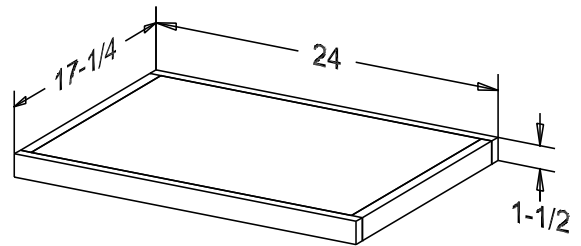

Buyer Name	
For	
Designer	Price 32.00
Date Due	Qty
Description TV Swivel	

Notes

Finish

Wood:

Putty:

Buyer Name	
For	
Designer	Price 42.00
Date Due	Qty
Description TV Swivel	

Notes

Finish