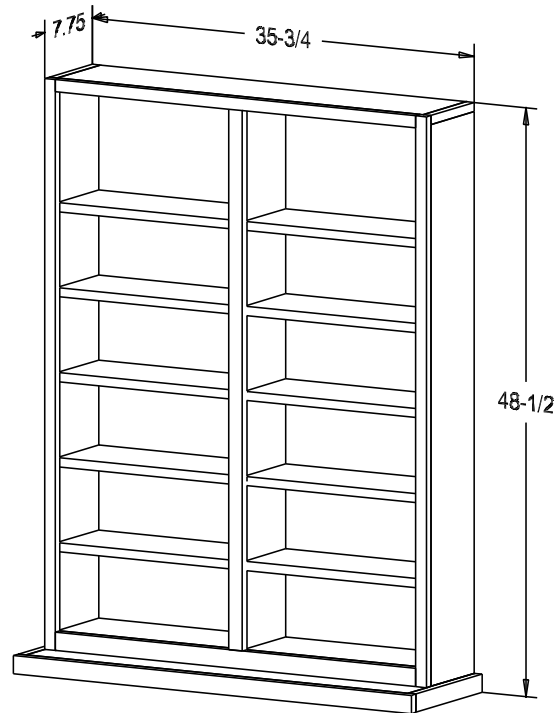

Finish

Wood:

Putty:

Buyer Name	
For	
Designer	Price <b>245.00</b>
Date Due	Qty
Description Media Storage Shelf	

12 Shelves Hold  
12 x 40 CD's = 480

9 Shelves Hold  
9 x 16 VCR's = 144  
9 x 28 DVD's = 252

Finish

Wood:

Putty:

Buyer Name	
For	
Designer	Price <b>328.00</b>
Date Due	Qty
Description Media Storage Shelf	

18 Shelves Hold  
18 x 40 CD's = 720

14 Shelves Hold  
14 x 16 VCR's = 224  
14 x 28 DVD's = 392