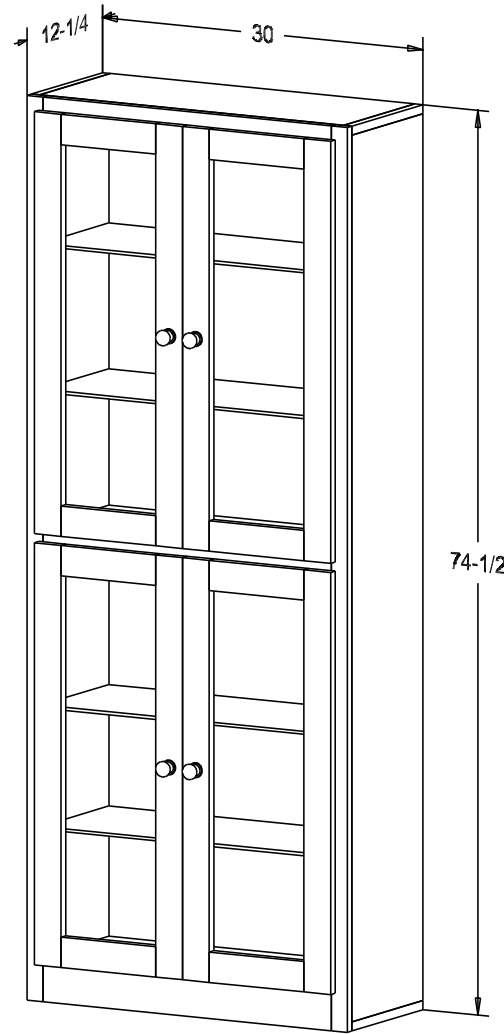

Wood:

Putty:

Buyer Name	
For	
Designer	Price 552.00
Date Due	Qty
Description Curio	

Finished Top

Pull #4485-R2

Finish