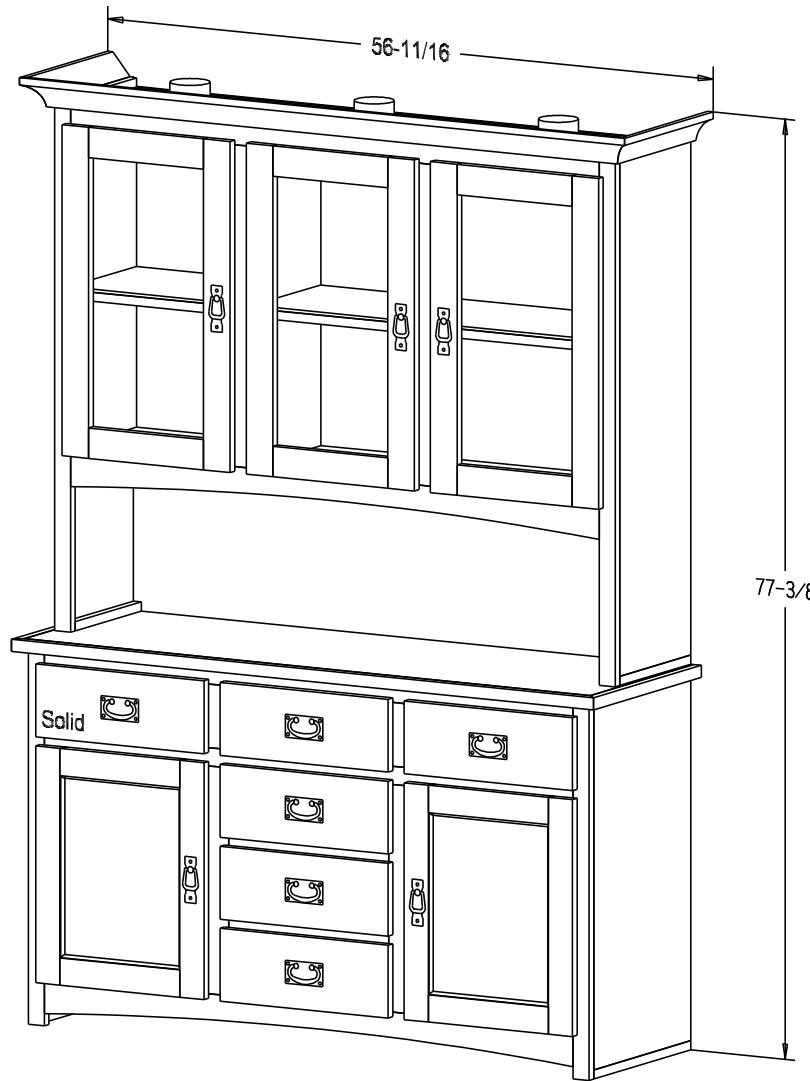

Wood:

Putty:
1/8 Round

Buyer Name	
For	
Designer	Price 1,265.00
Date Due	Qty
Description China Cabinet	

Buffet 674.00
Hutch 591.00
Pull #3153 3" CC
Pull #2799 2 1/4" CC

Finish