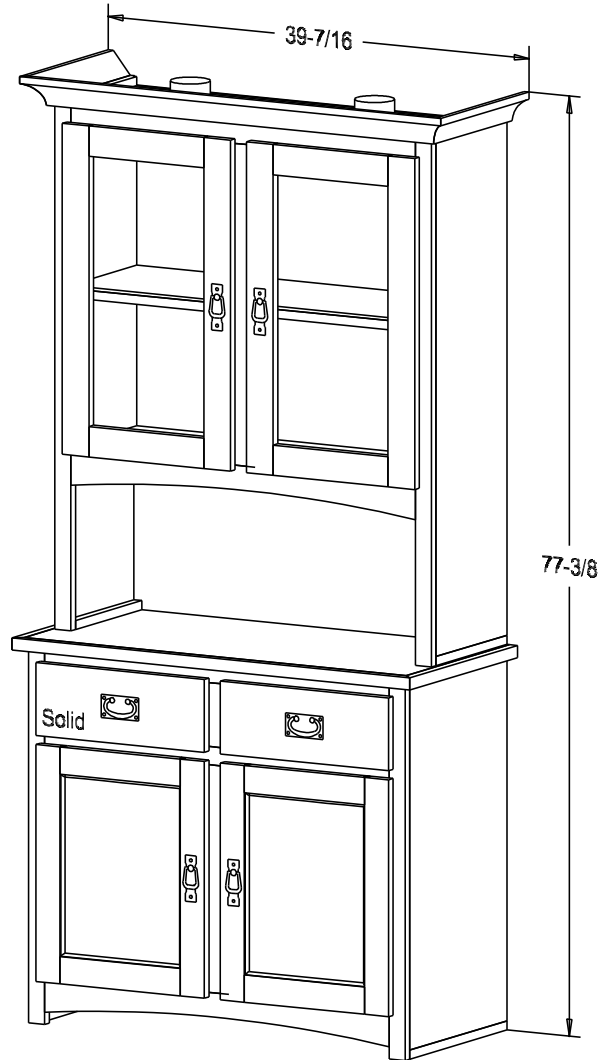

Wood:

Putty:

Buyer Name	
For	
Designer	Price 552.00
Date Due	Qty
Description Curio	

Finished Top

Pull #4485-R2

Finish

Wood:

Putty:
1/8 Round