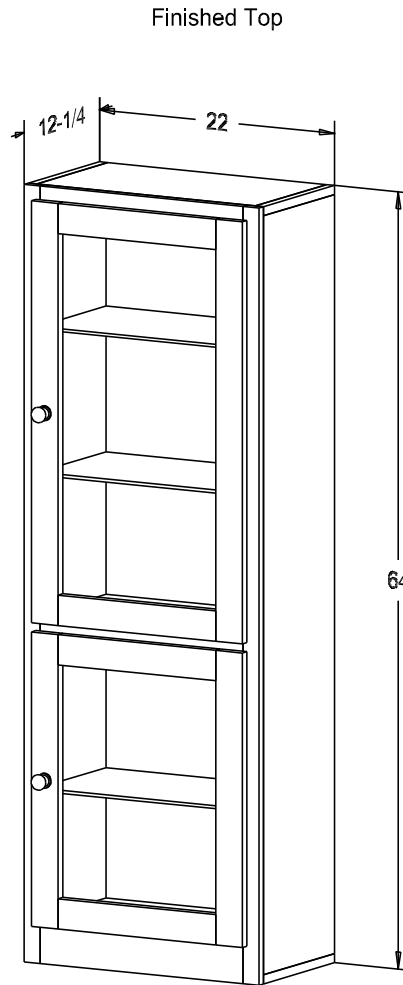

Wood:

Putty:

Buyer Name	
For	
Designer	Price 343.00
Date Due	Qty
Description Curio	

Pull #4485-R2

Finish