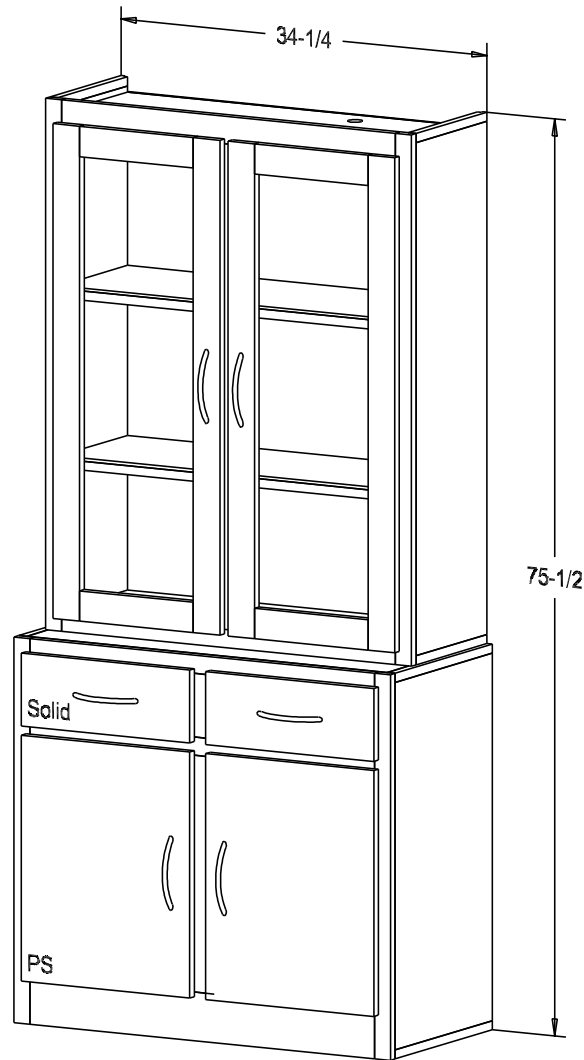

Wood:

Putty:

Buyer Name	
For	
Designer	Price 788.00
Date Due	Qty
Description China Cabinet	

Buffet 342.00

Hutch 346.00

Pull #P0256A-MC 5" CC

Finish