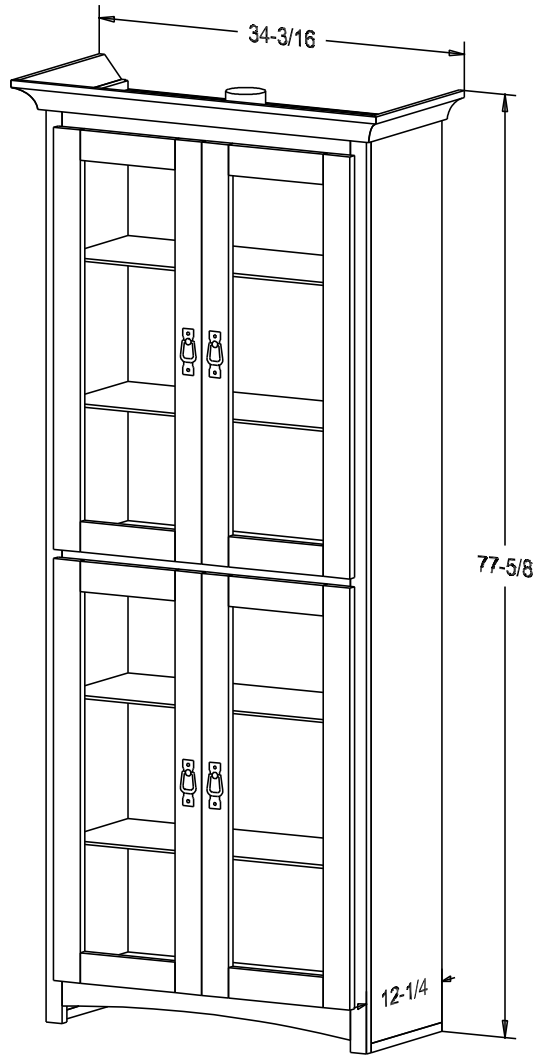

Wood:

Putty:
1/8 Round

Buyer Name	
For	
Designer	Price 618.00
Date Due	Qty
Description Curio	

Pull #2799 2 1/4" CC

Finish