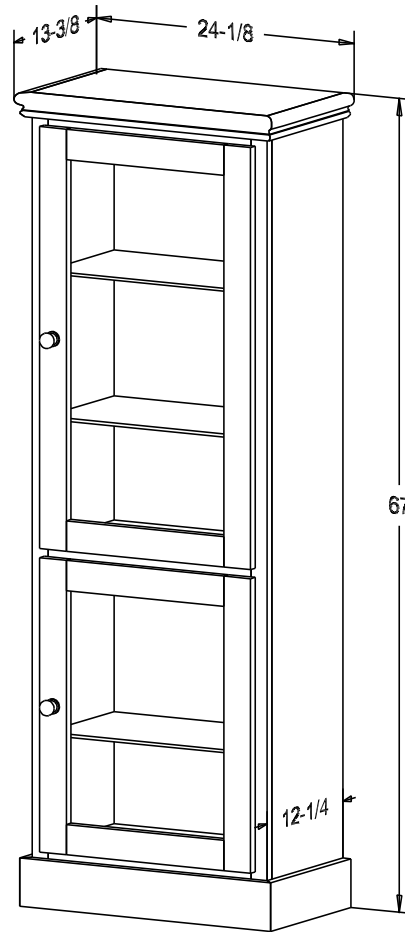

Wood:

Putty:
1/4 Round

Buyer Name	
For	
Designer	Price 425.00
Date Due	Qty
Description Curio	

Pull #4485-R2

Finish