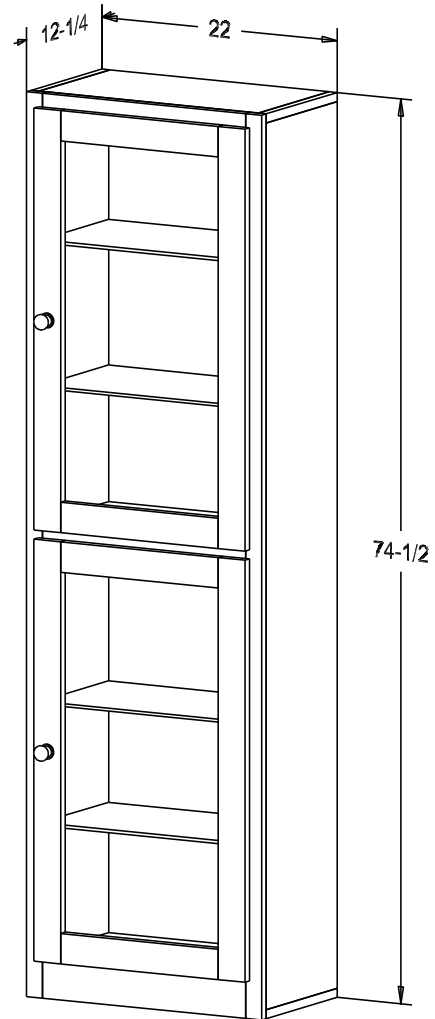

Pull #4485-R2

Finish

Wood:

Putty:

Finished Top

Finish

Buyer Name	
For	
Designer	Price 385.00
Date Due	Qty
Description Curio	

Pull #4485-R2