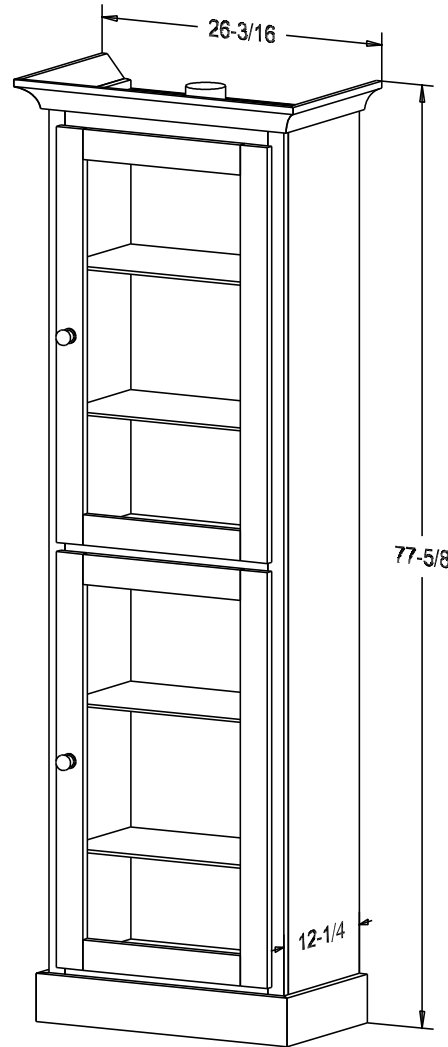

Wood:

Putty:
1/4 Round

Buyer Name	
For	
Designer	Price 472.00
Date Due	Qty
Description Curio	

Pull #4485-R2

Finish