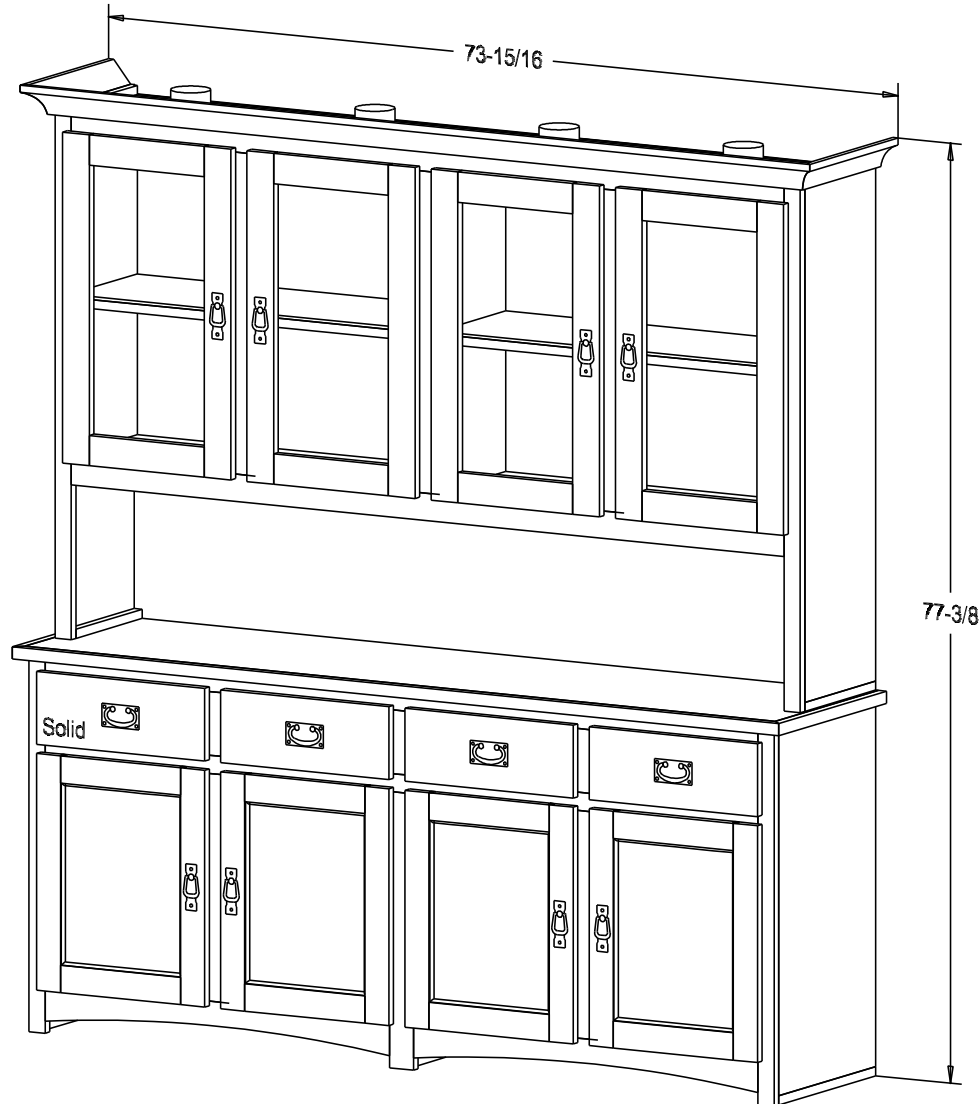

Buffet 578.00

Hutch 641.00

Pull #3153 3" CC

Pull #2799 2 1/4" CC

Finish

Wood:

Putty:
1/8 Round

Buyer Name	
For	
Designer	Price 1,530.00
Date Due	Qty
Description China Cabinet	