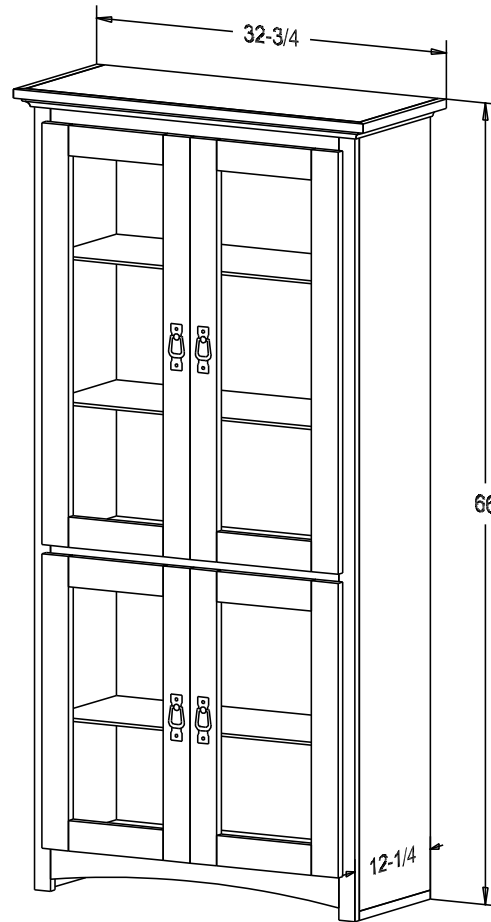

Pull #2799 2 1/4" CC

Finish

Wood:

Putty:
1/8 Round

Buyer Name	
For	
Designer	Price 538.00
Date Due	Qty
Description Curio	

Pull #2799 2 1/4" CC

Finish

Wood: