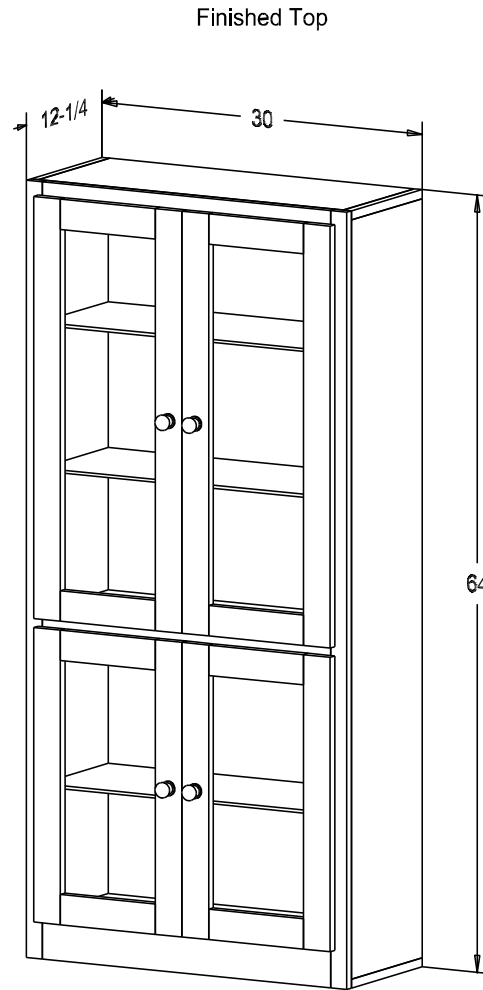

Wood:

Putty:

Buyer Name	
For	
Designer	Price 499.00
Date Due	Qty
Description Curio	

Pull #4485-R2

Finish