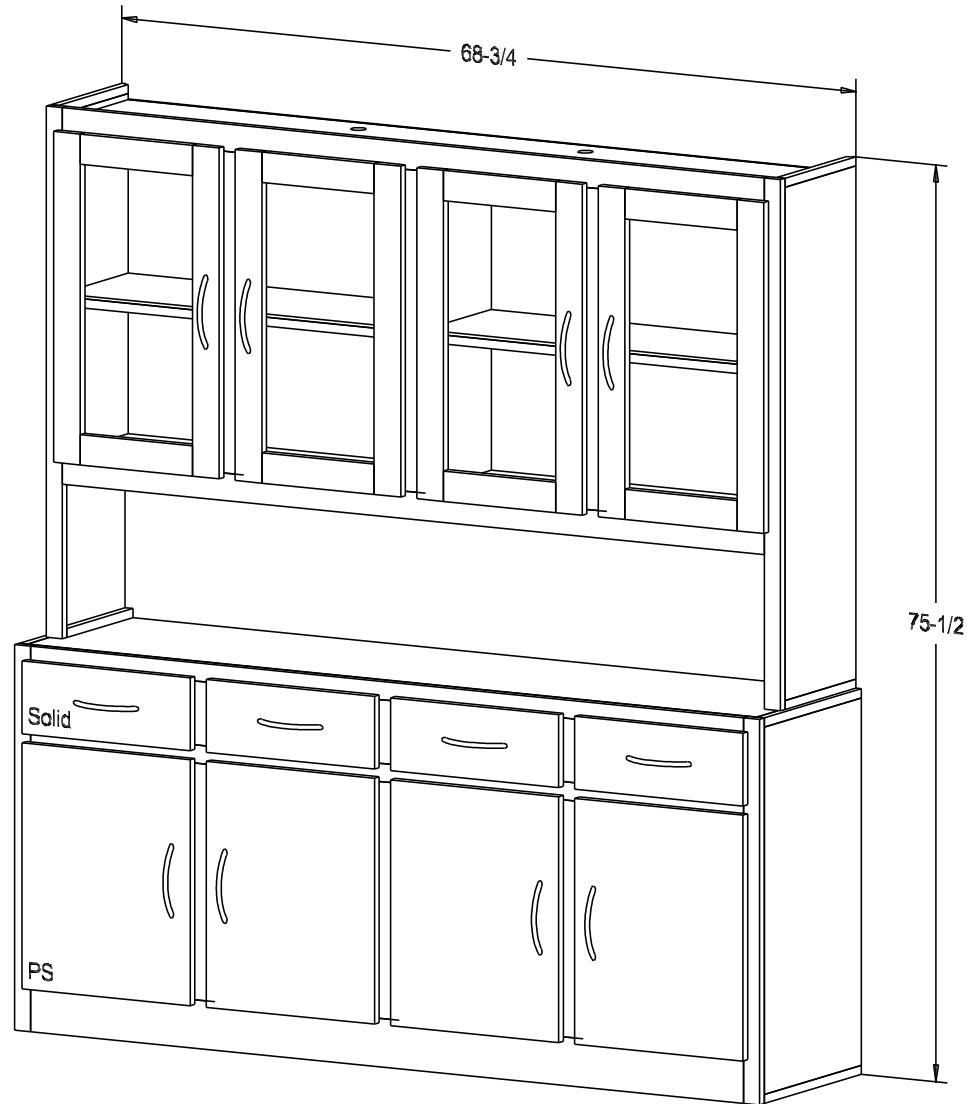

Buffet 507.00
 Hutch 545.00
 Pull #P0256A-MC 5" CC

Finish

Wood:

Putty:

Buyer Name	
For	
Designer	Price 1,305.00
Date Due	Qty
Description China Cabinet	

Buffet 672.00

Hutch 633.00

Pull #P0256A-MC 5" CC