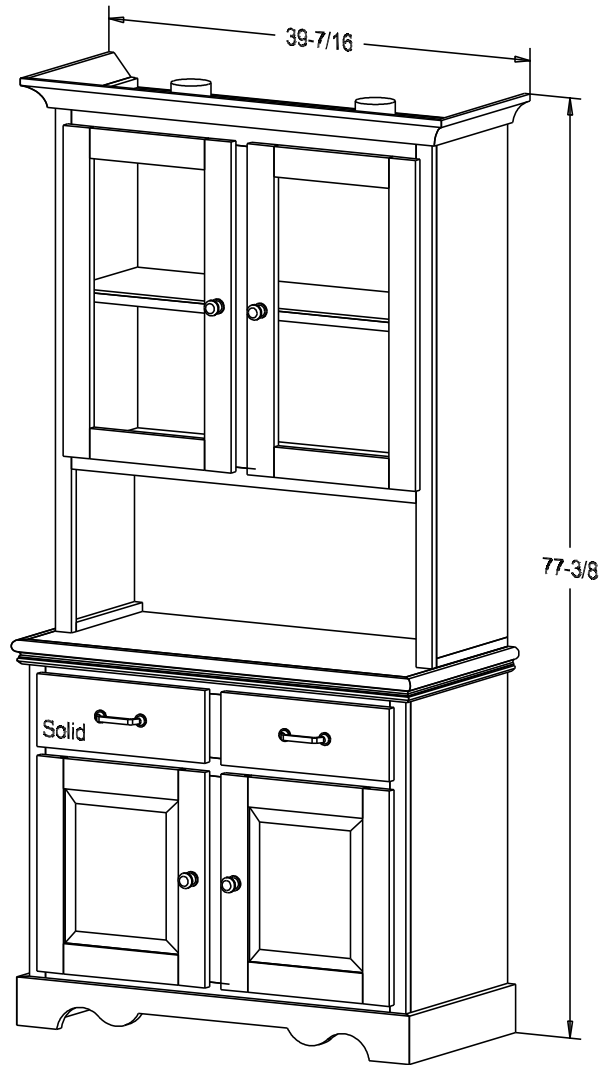

Wood:

Putty:
1/4 Round

Buyer Name	
For	
Designer	Price 834.00
Date Due	Qty
Description China Cabinet	

Buffet 441.00
Hutch 393.00
Pull #4483-R2 3 3/4" CC
Pull #4485-R2

Finish