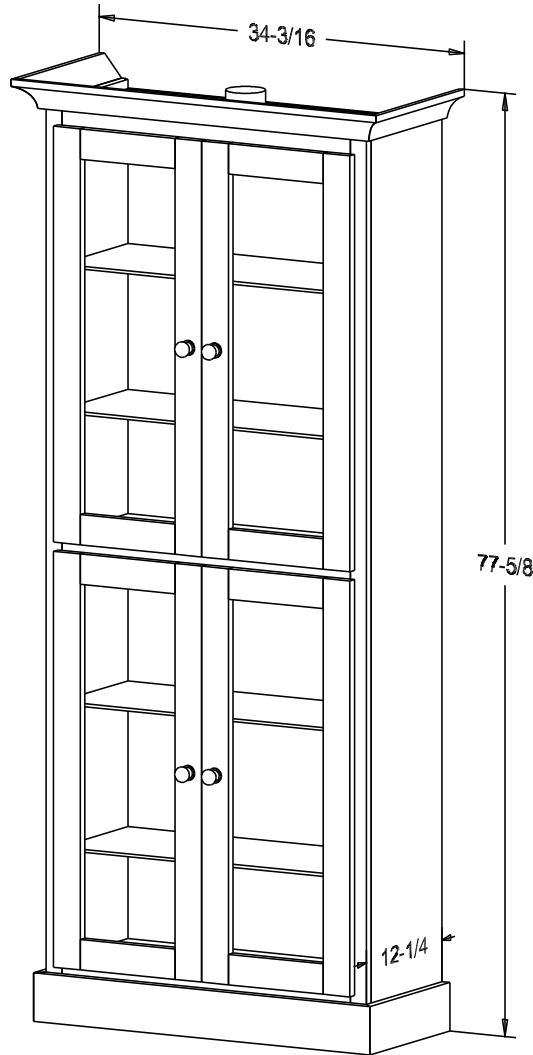

Putty:
1/4 Round

Buyer Name	
For	
Designer	Price 472.00
Date Due	Qty
Description Curio	

Pull #4485-R2

Finish

Wood:

Putty:
1/4 Round

Buyer Name	
For	
Designer	Price 663.00
Date Due	Qty
Description Curio	

Pull #4485-R2