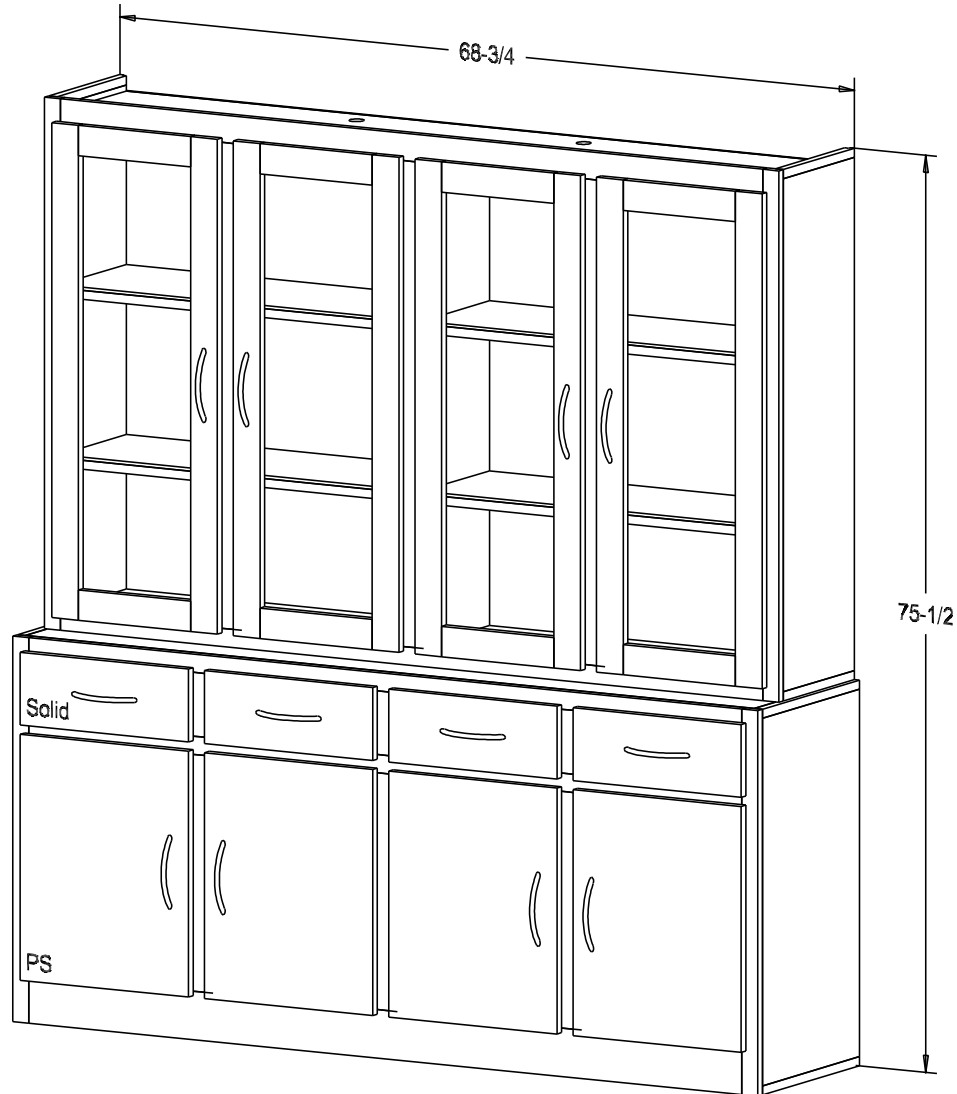

Wood:

Putty:

Buyer Name	
For	
Designer	Price 1,355.00
Date Due	Qty
Description China Cabinet	

Buffet 672.00

Hutch 683.00

Pull #P0256A-MC 5" CC

Finish