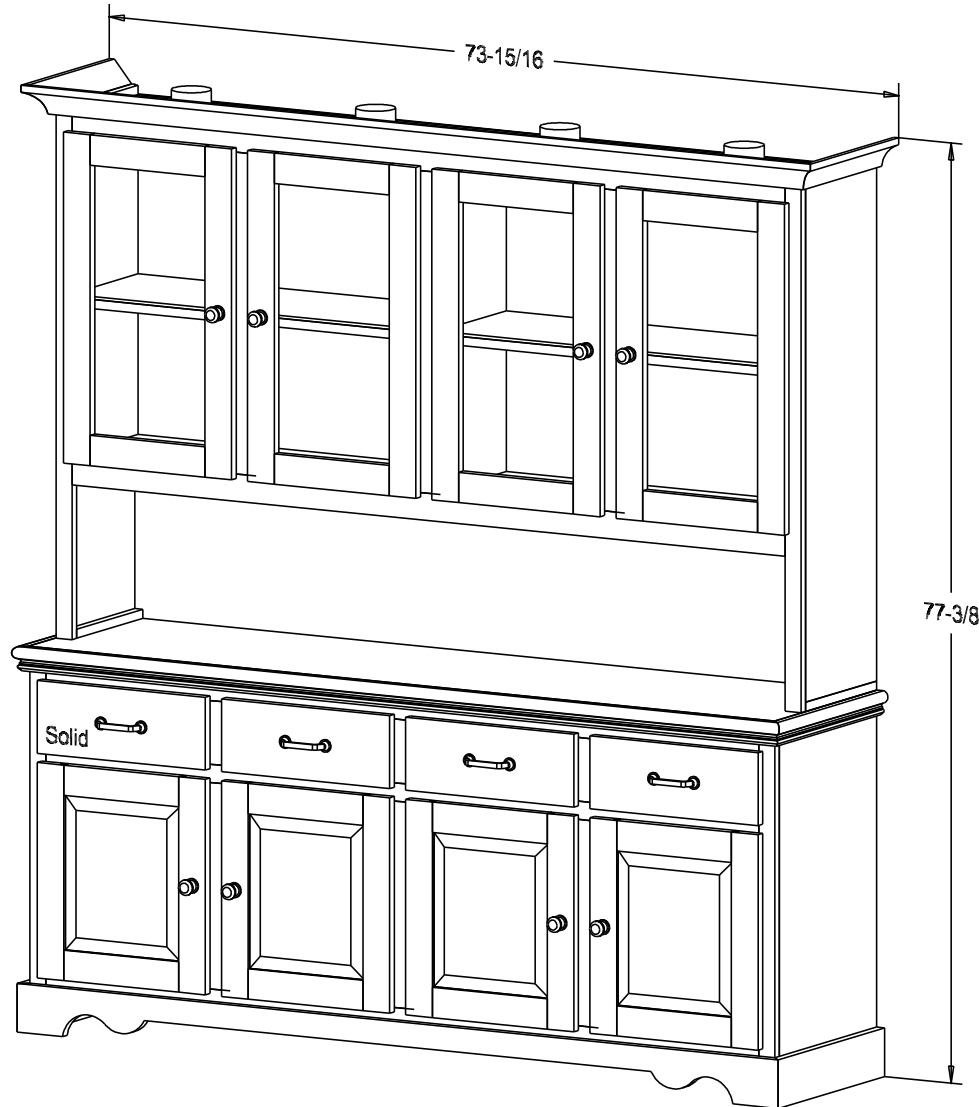

Wood:

Putty:
1/4 Round

Buyer Name	
For	
Designer	Price 1,605.00
Date Due	Qty
Description China Cabinet	

Buffet 841.00
Hutch 764.00
Pull #4483-R2 3 3/4" CC
Pull #4485-R2

Finish