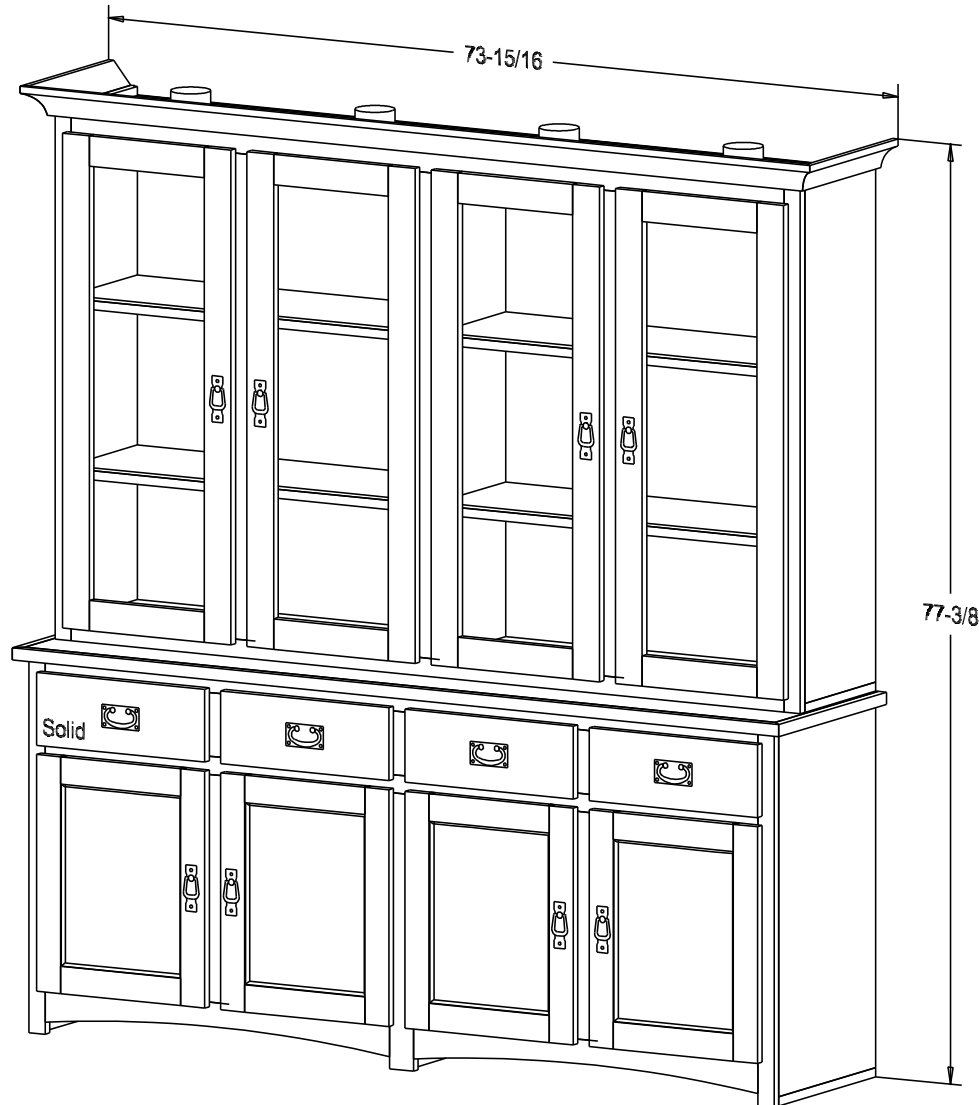

Buffet 766.00

Hutch 764.00

Pull #3153 3" CC

Pull #2799 2 1/4" CC

Finish

Wood:

Putty:
1/8 Round

Buyer Name	
For	
Designer	Price 1,580.00
Date Due	Qty
Description China Cabinet	