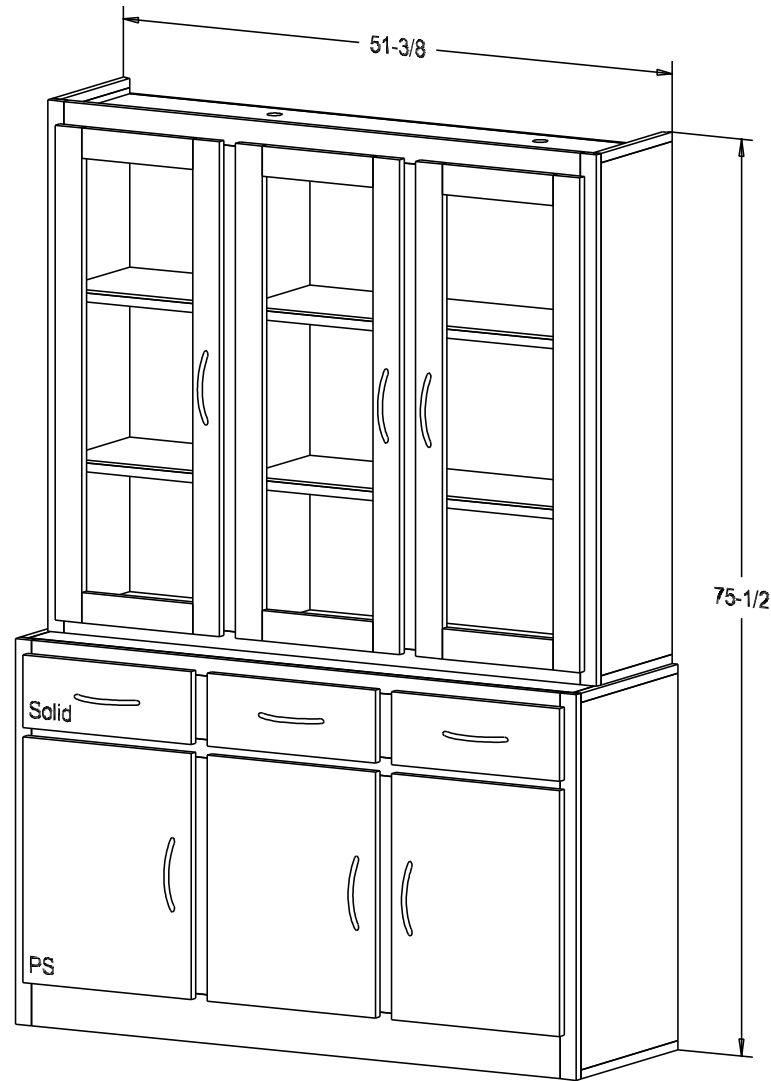

Wood:

Putty:

Buyer Name	
For	
Designer	Price 1,052.00
Date Due	Qty
Description China Cabinet	

Buffet 507.00
Hutch 545.00
Pull #P0256A-MC 5" CC

Finish