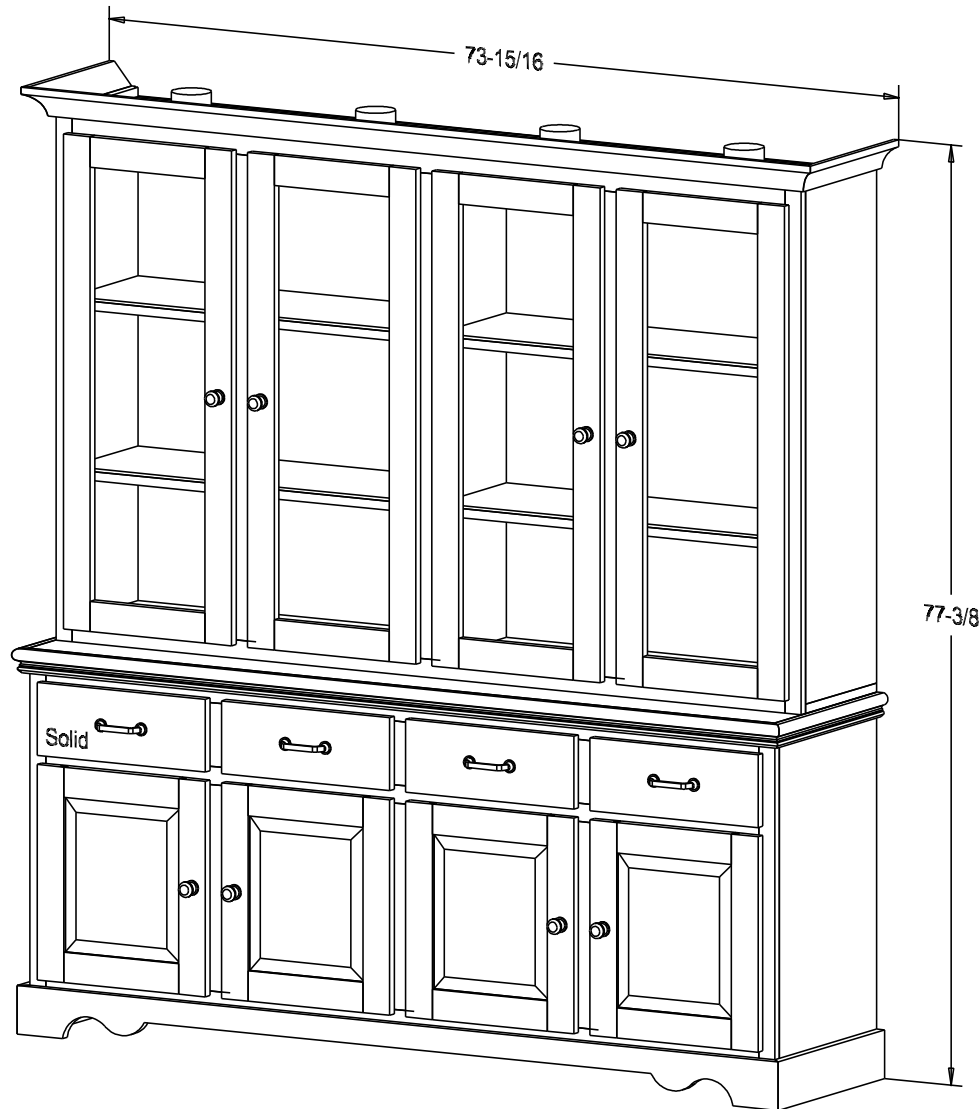

Finish

Wood:

Putty:
1/4 Round

Buyer Name	
For	
Designer	Price 1,605.00
Date Due	Qty
Description China Cabinet	

Buffet 841.00
Hutch 764.00
Pull #4483-R2 3 3/4" CC
Pull #4485-R2

Finish

Wood:

Putty:
1/4 Round