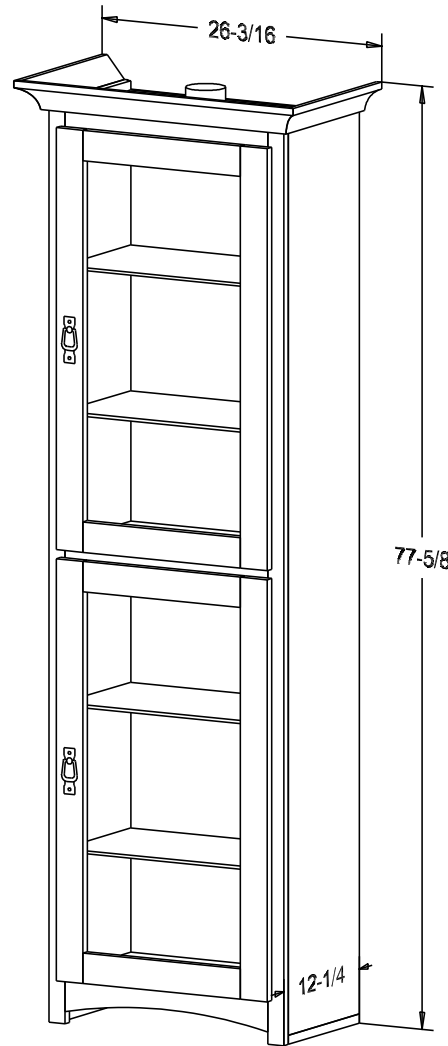

Wood:

Putty:
1/8 Round

Buyer Name	
For	
Designer	Price 440.00
Date Due	Qty
Description Curio	

Pull #2799 2 1/4" CC

Finish