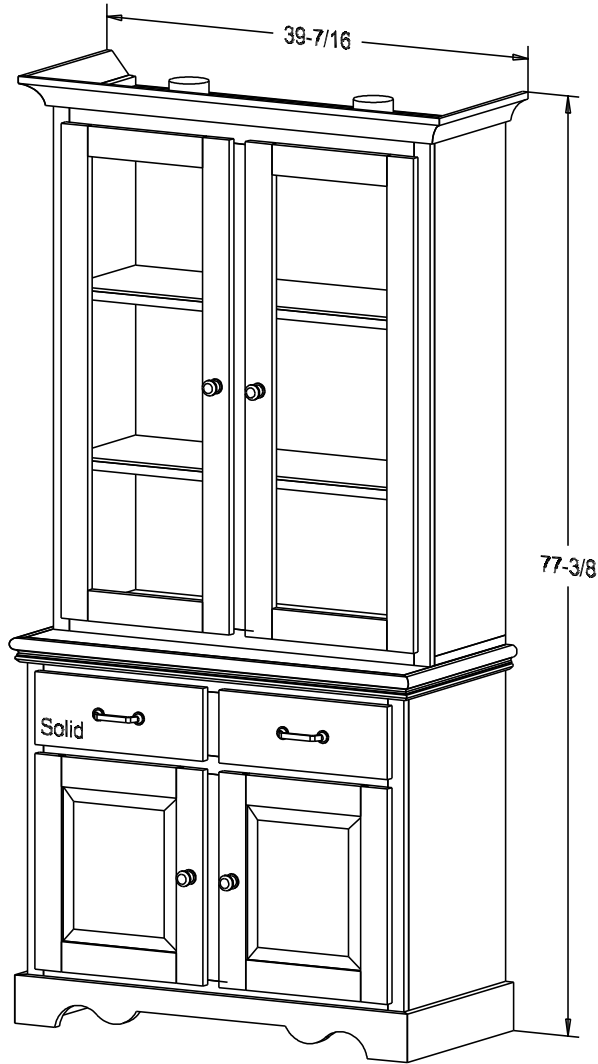

Wood:

Putty:
1/4 Round

Buyer Name	
For	
Designer	Price 859.00
Date Due	Qty
Description China Cabinet	

Buffet 441.00
Hutch 418.00
Pull #4483-R2 3 3/4" CC
Pull #4485-R2

Finish