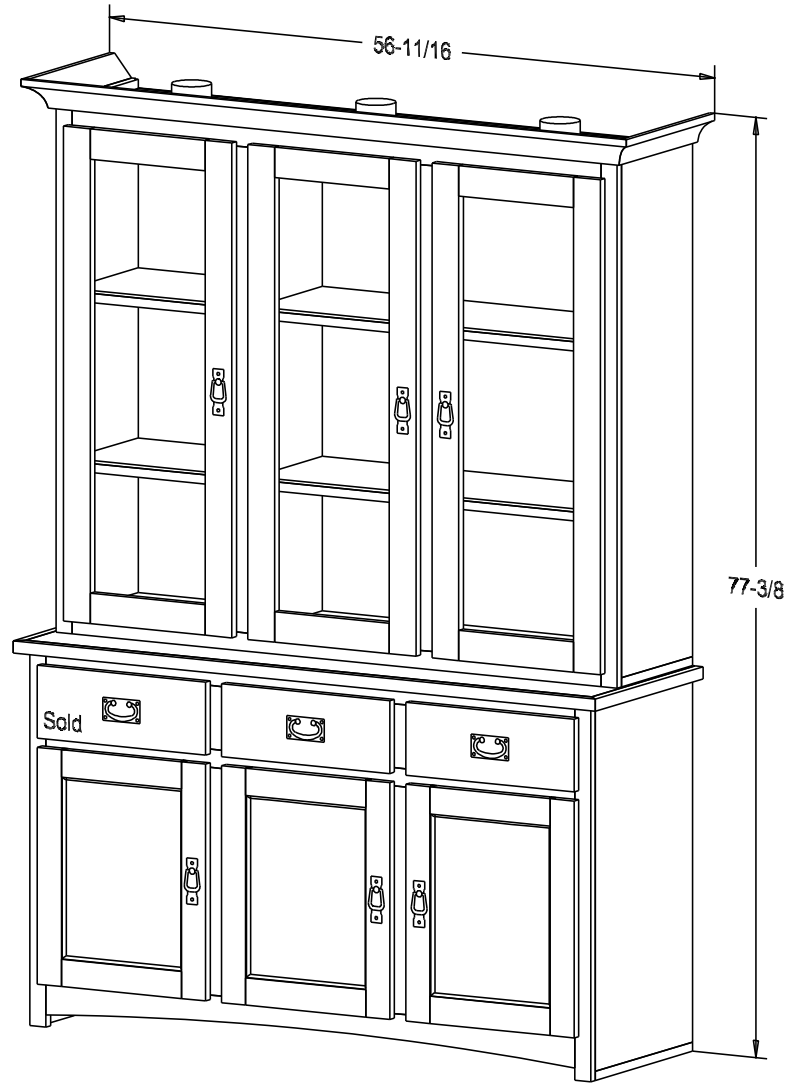

Buyer Name	
For	
Designer	Price 1,265.00
Date Due	Qty
Description China Cabinet	

Buffet 674.00
Hutch 591.00
Pull #3153 3" CC
Pull #2799 2 1/4" CC

Finish

Wood:

Putty:
1/8 Round

Buyer Name	
For	
Designer	Price 1,219.00
Date Due	Qty
Description China Cabinet	