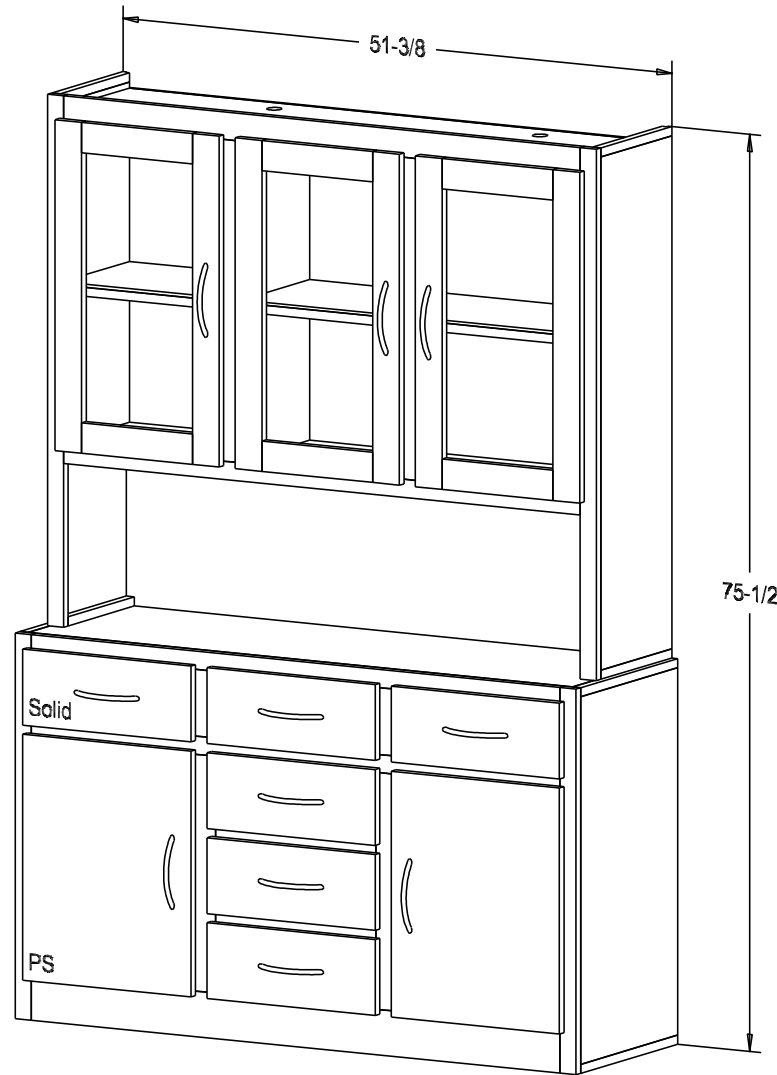

Putty:

Buyer Name	
For	
Designer	Price 788.00
Date Due	Qty
Description China Cabinet	

Buffet 342.00

Hutch 346.00

Pull #P0256A-MC 5" CC

Finish

Wood:

Putty: