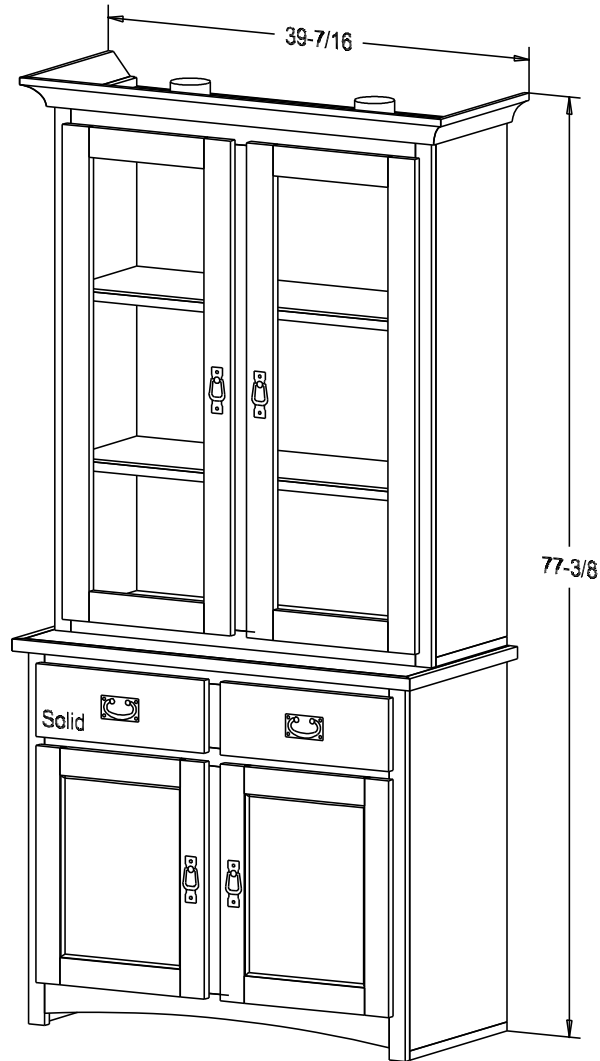

Buyer Name	
For	
Designer	Price 783.00
Date Due	Qty
Description China Cabinet	

Buffet 390.00

Hutch 393.00

Pull #3153 3" CC

Pull #2799 2 1/4" CC

Finish

Wood:

Putty:
1/8 Round