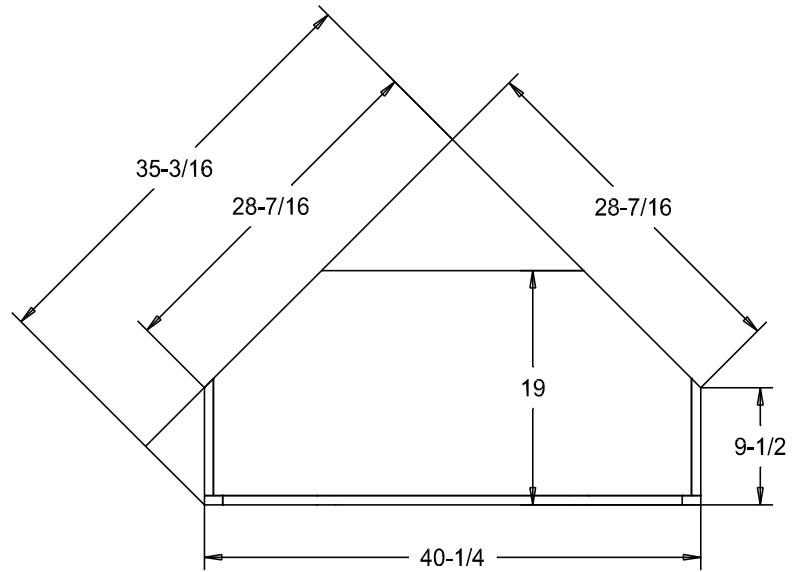

Wood:

Putty:

Finish

Buyer Name	
For	
Designer	Price 324.00
Date Due	Qty
Description Corner TV Stand	

Pull #1950H-26D