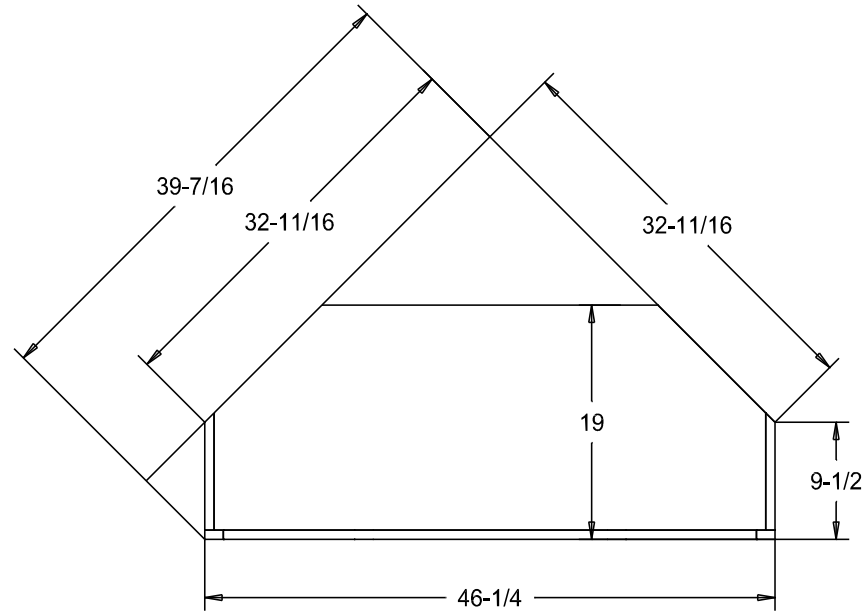

Wood:

Putty:

Finish

Buyer Name	
For	
Designer	Price 351.00
Date Due	Qty
Description Corner TV Stand	

Pull #1950H-26D