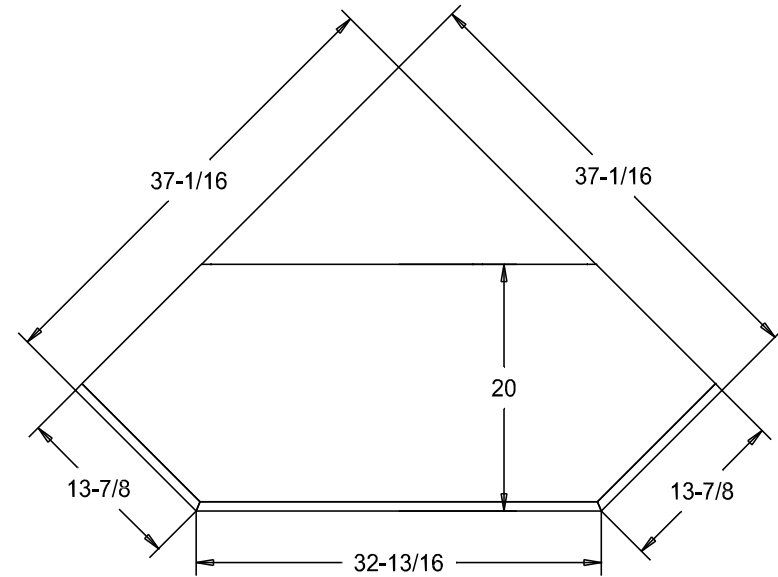

Wood:

Putty:
1/8 Round

Buyer Name	
For	
Designer	Price 402.00
Date Due	Qty
Description Corner TV Stand	

Pull #3153 3" CC
Pull #2799 2 1/4" CC
2 Media Pullouts

Finish