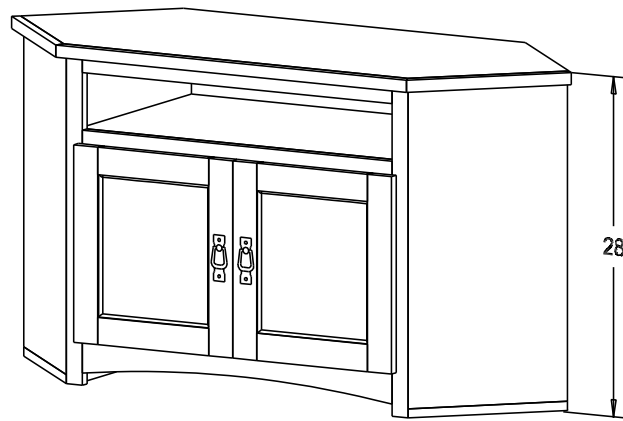

Pull #3153 3" CC

Finish

Wood:

Putty:
1/8 Round

Buyer Name	
For	
Designer	Price 332.00
Date Due	Qty
Description Corner TV Stand	

Pull #2799 2 1/4" CC

Finish

Wood: