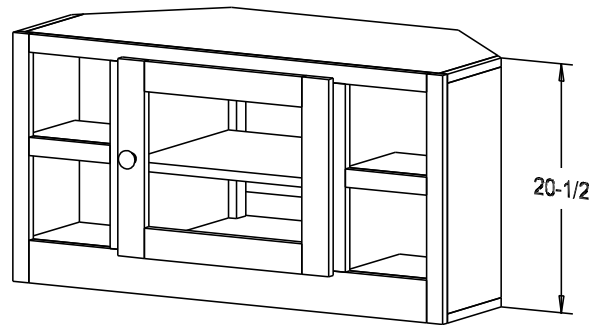

Wood:

Putty:

Buyer Name	
For	
Designer	Price 272.00
Date Due	Qty
Description Corner TV Stand	

Pull #1950H-26D

Finish

Wood:

Putty:

Finish

Buyer Name	
For	
Designer	Price 324.00
Date Due	Qty
Description Corner TV Stand	

Pull #1950H-26D

Wood:

Putty:

Buyer Name	
For	
Designer	Price 291.00
Date Due	Qty
Description Corner TV Stand	

Pull #1950H-26D

Finish

Wood:

Putty:

Finish

Buyer Name	
For	
Designer	Price 351.00
Date Due	Qty
Description Corner TV Stand	

Pull #1950H-26D

Wood:

Putty: