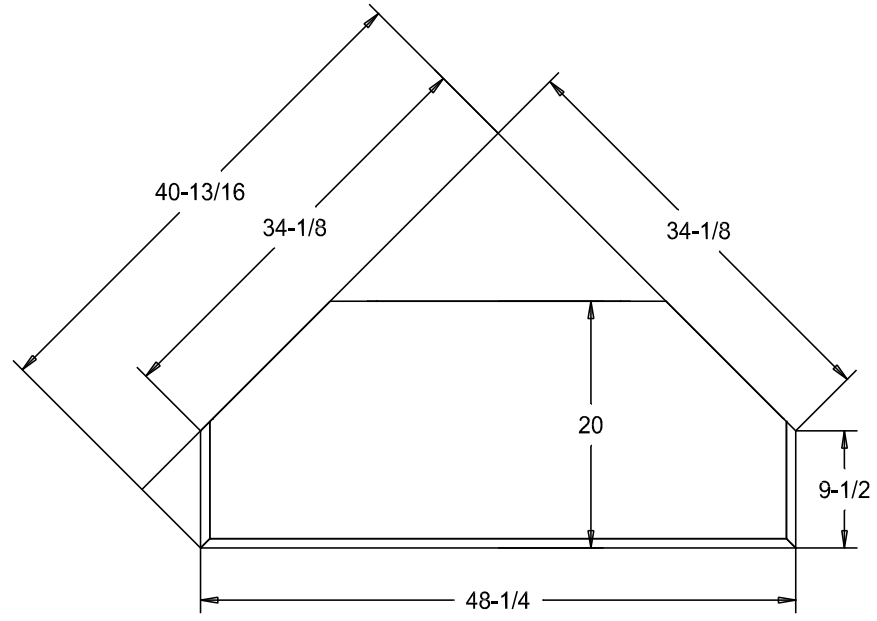

Wood:

Putty:
1/8 Round

Buyer Name	
For	
Designer	Price 345.00
Date Due	Qty
Description Corner TV Stand	

Pull #2799 2 1/4" CC

Finish