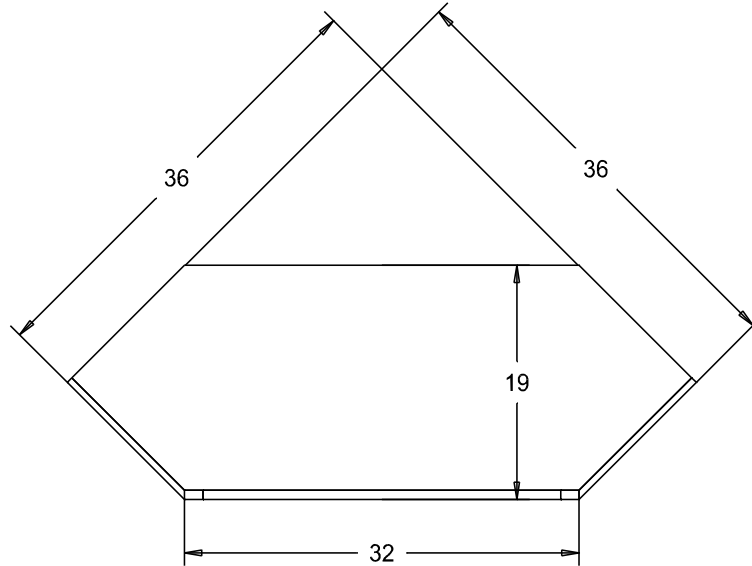

Finish

Wood:

Putty:

Finish

Buyer Name	
For	
Designer	Price 351.00
Date Due	Qty
Description Corner TV Stand	

Pull #1950H-26D

Wood:

Putty: