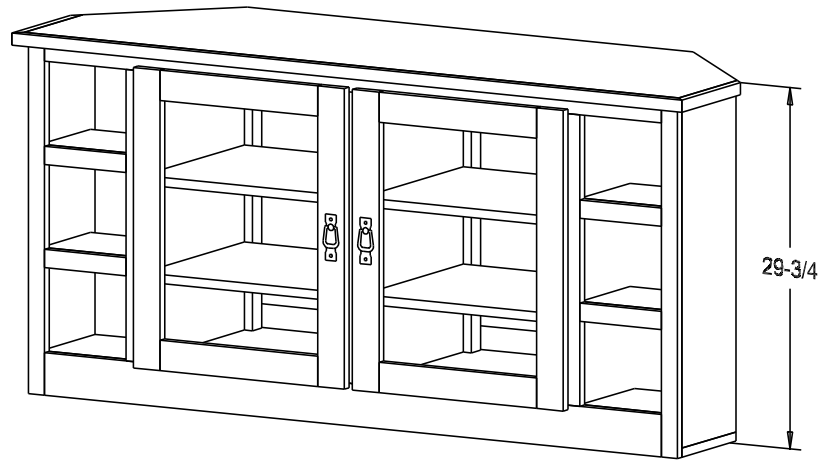

Wood:

Putty:
1/8 Round

Finish

Buyer Name	
For	
Designer	Price 554.00
Date Due	Qty
Description Corner TV Stand	

Pull #2799 2 1/4" CC