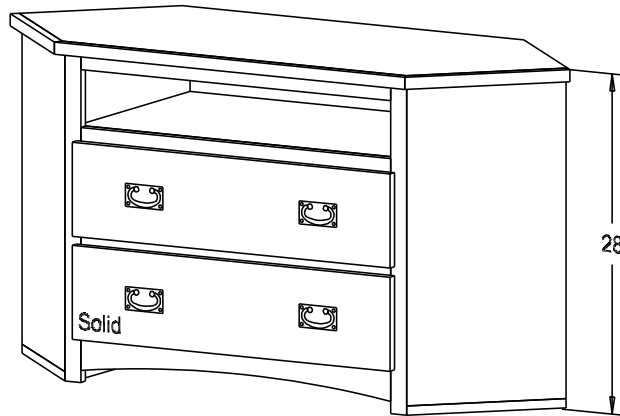

Wood:

Putty:
1/8 Round

Buyer Name	
For	
Designer	Price 354.00
Date Due	Qty
Description Corner TV Stand	

Pull #3153 3" CC

Finish