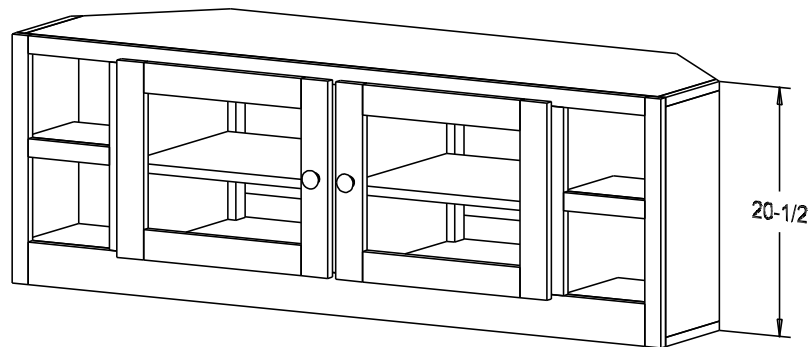

Wood:

Putty:

Finish

Buyer Name	
For	
Designer	Price 336.00
Date Due	Qty
Description Corner TV Stand	

Pull #1950H-26D