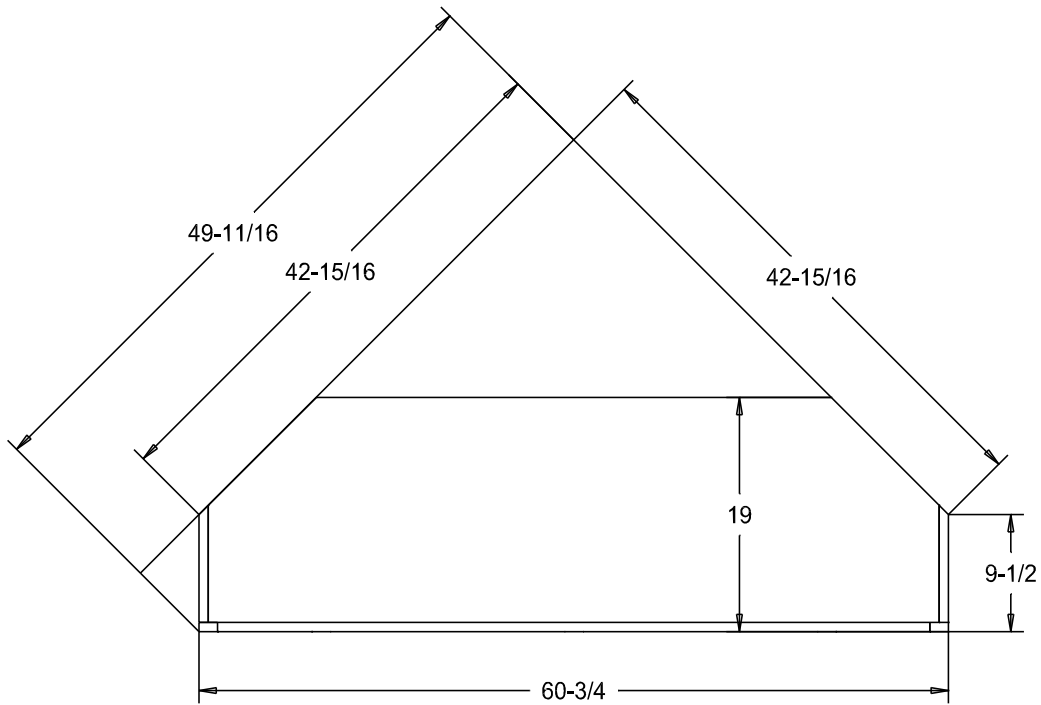

Wood:

Putty:

Finish

Buyer Name	
For	
Designer	Price 415.00
Date Due	Qty
Description Corner TV Stand	

Pull #1950H-26D