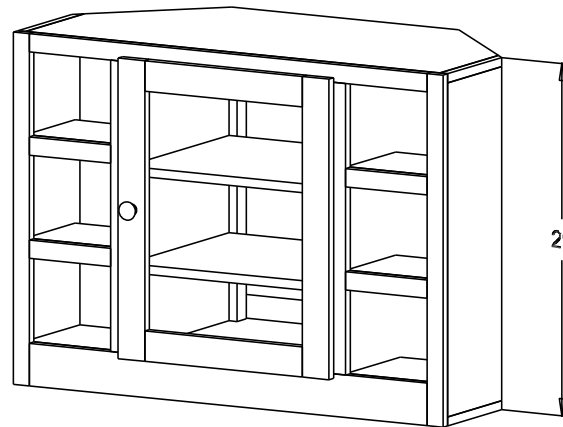

Wood:

Putty:

Buyer Name	
For	
Designer	Price 272.00
Date Due	Qty
Description Corner TV Stand	

Pull #1950H-26D

Finish

Wood:

Putty:

Finish