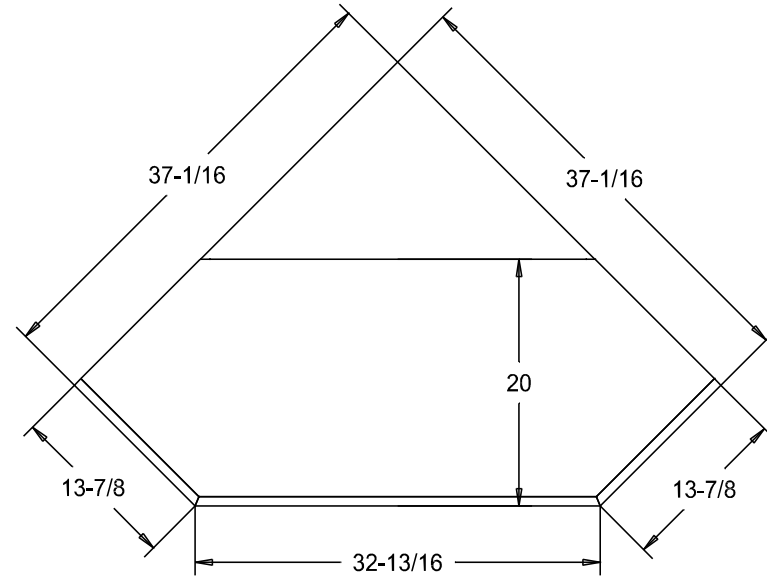

Wood:

Putty:
1/8 Round

Buyer Name	
For	
Designer	Price 354.00
Date Due	Qty
Description Corner TV Stand	

Pull #3153 3" CC

Finish