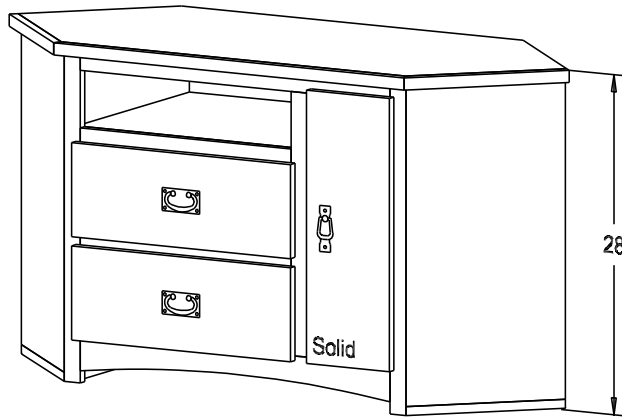

Wood:

Putty:
1/8 Round

Buyer Name	
For	
Designer	Price 402.00
Date Due	Qty
Description Corner TV Stand	

Pull #3153 3" CC
Pull #2799 2 1/4" CC
2 Media Pullouts

Finish