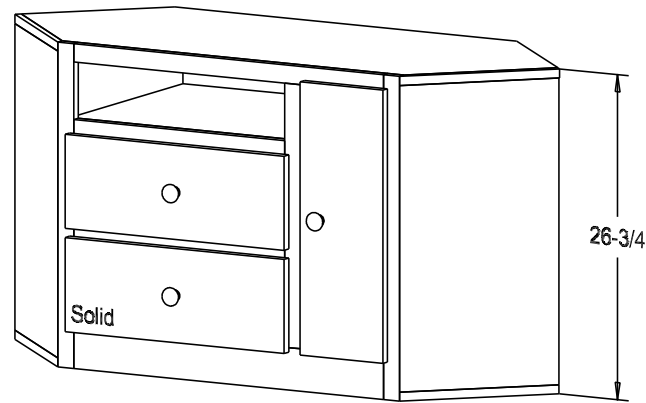

Wood:

Putty:

Buyer Customer	
For	
Designer	Price 377.00
Date Due	Qty
Description Corner TV Stand	

Pull #1950H-26D
2 Media Pullouts

Finish