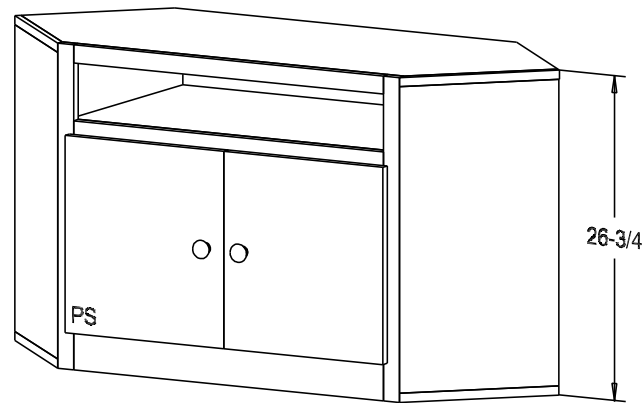

Wood:

Putty:

Buyer Name	
For	
Designer	Price 307.00
Date Due	Qty
Description Corner TV Stand	

Pull #1950H-26D

Finish