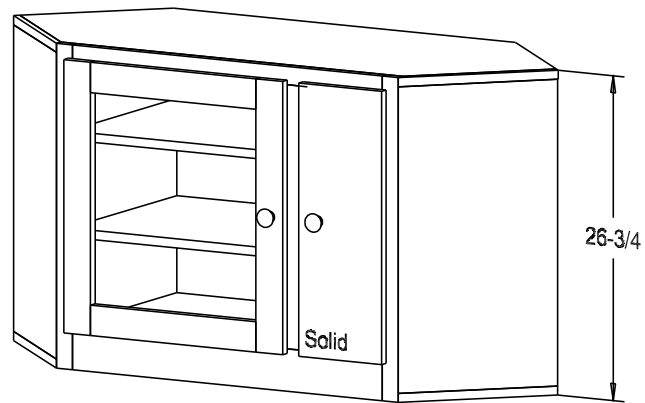

Finish

Wood:

Putty:

Buyer Customer	
For	
Designer	Price 377.00
Date Due	Qty
Description Corner TV Stand	

Pull #1950H-26D
2 Media Pullouts

Finish

Wood:

Putty: