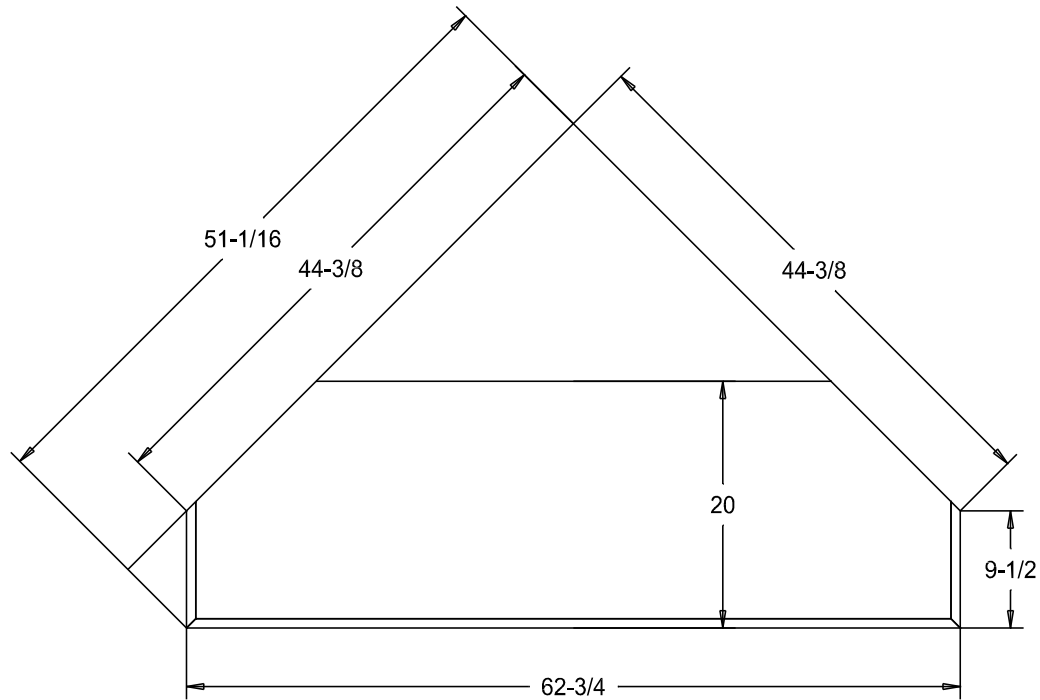

Wood:

Putty:
1/8 Round

Finish

Buyer Name	
For	
Designer	Price 452.00
Date Due	Qty
Description Corner TV Stand	

Pull #2799 2 1/4" CC