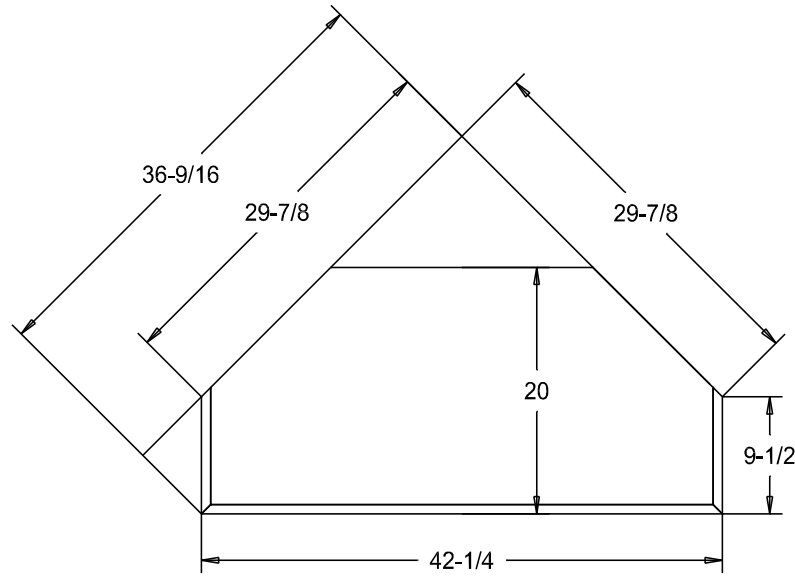

Pull #1950H-26D

Wood:

Putty:

Finish

Buyer Name	
For	
Designer	Price 415.00
Date Due	Qty
Description Corner TV Stand	

Pull #1950H-26D

Wood:

Putty:
1/8 Round