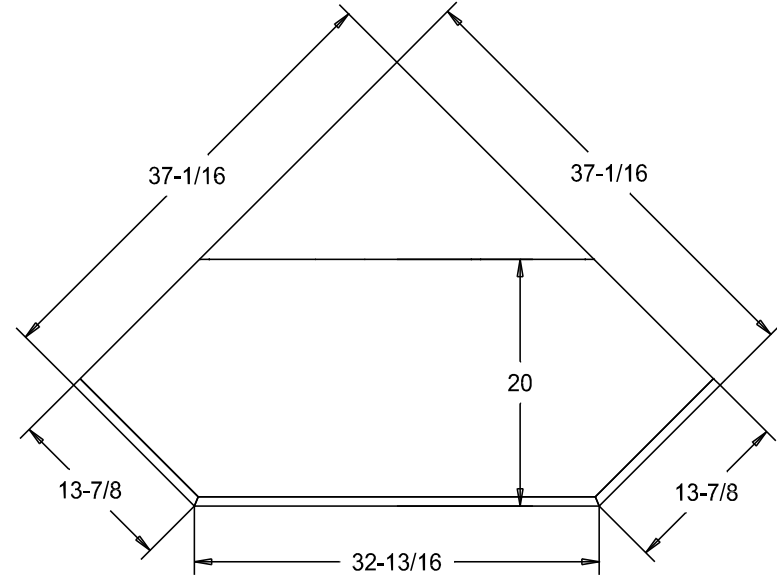

Wood:

Putty:
1/8 Round

Buyer Name	
For	
Designer	Price 354.00
Date Due	Qty
Description Corner TV Stand	

Pull #2799 2 1/4" CC
2 Media Pullouts

Finish