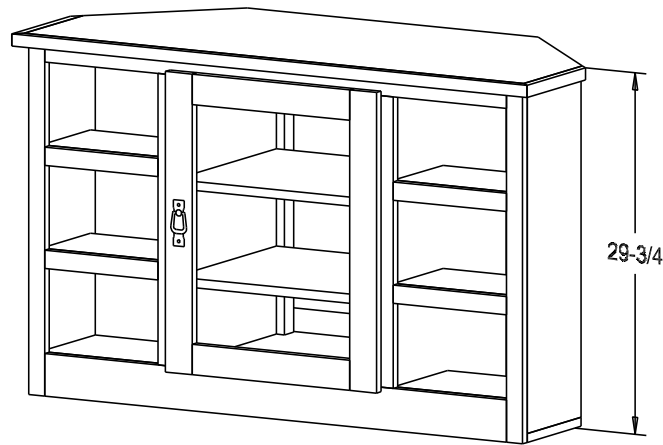

Pull #2799 2 1/4" CC

Wood:

Putty:
1/8 Round

Buyer Name	
For	
Designer	Price 345.00
Date Due	Qty
Description Corner TV Stand	

Pull #2799 2 1/4" CC

Finish

Wood:

Putty:
1/8 Round