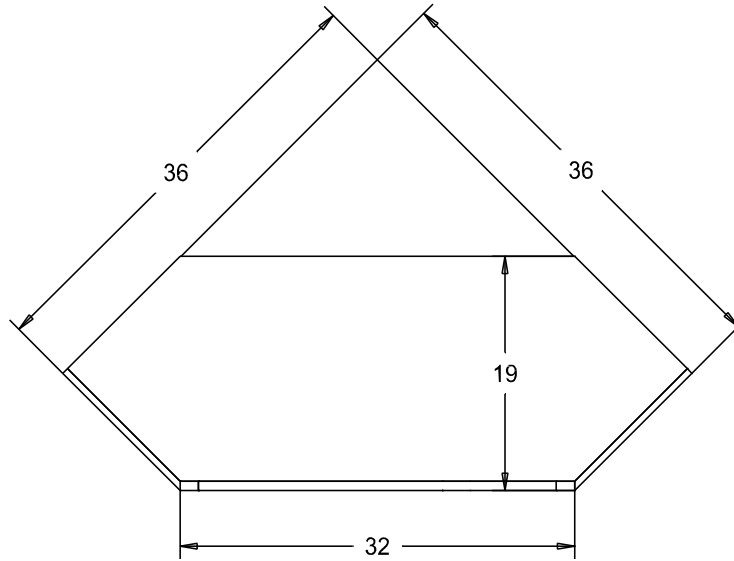

Wood:

Putty:

Buyer Customer	
For	
Designer	Price 377.00
Date Due	Qty
Description Corner TV Stand	

Pull #1950H-26D
2 Media Pullouts

Finish