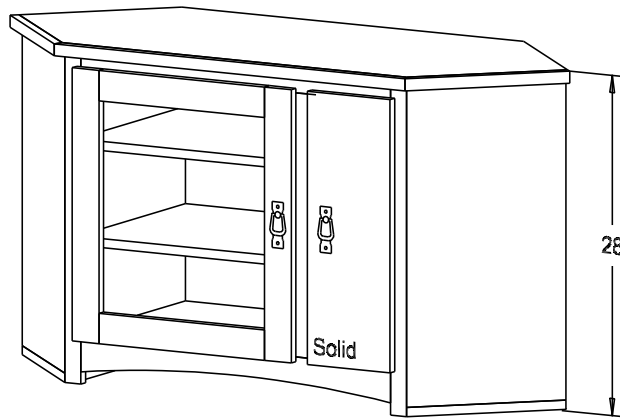

Wood:

Putty:
1/8 Round

Buyer Name	
For	
Designer	Price 354.00
Date Due	Qty
Description Corner TV Stand	

Pull #2799 2 1/4" CC
2 Media Pullouts

Finish