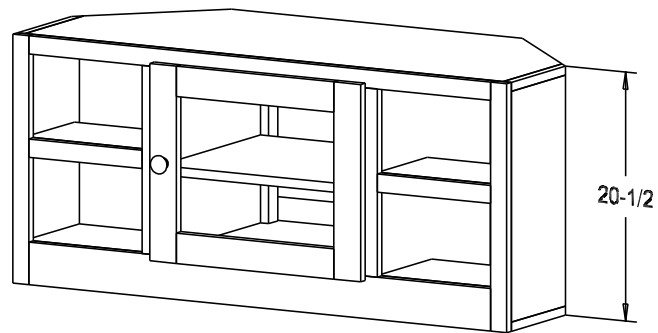

Wood:

Putty:

Buyer Name	
For	
Designer	Price 272.00
Date Due	Qty
Description Corner TV Stand	

Pull #1950H-26D

Finish

Wood:

Putty:

Finish

Buyer Name	
For	
Designer	Price 324.00
Date Due	Qty
Description Corner TV Stand	

Pull #1950H-26D

Wood:

Putty:

Buyer Name	
For	
Designer	Price 291.00
Date Due	Qty
Description Corner TV Stand	

Pull #1950H-26D

Finish

Wood:

Putty:

Finish

Buyer Name	
For	
Designer	Price 351.00
Date Due	Qty
Description Corner TV Stand	

Pull #1950H-26D

Wood:

Putty: