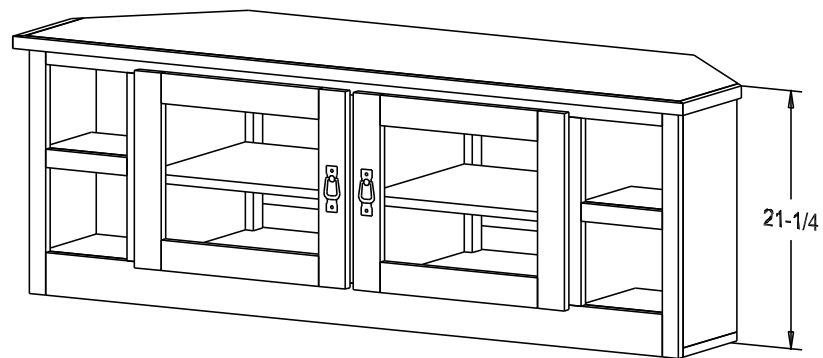

Wood:

Putty:
1/8 Round

Finish

Buyer Name	
For	
Designer	Price 452.00
Date Due	Qty
Description Corner TV Stand	

Pull #2799 2 1/4" CC