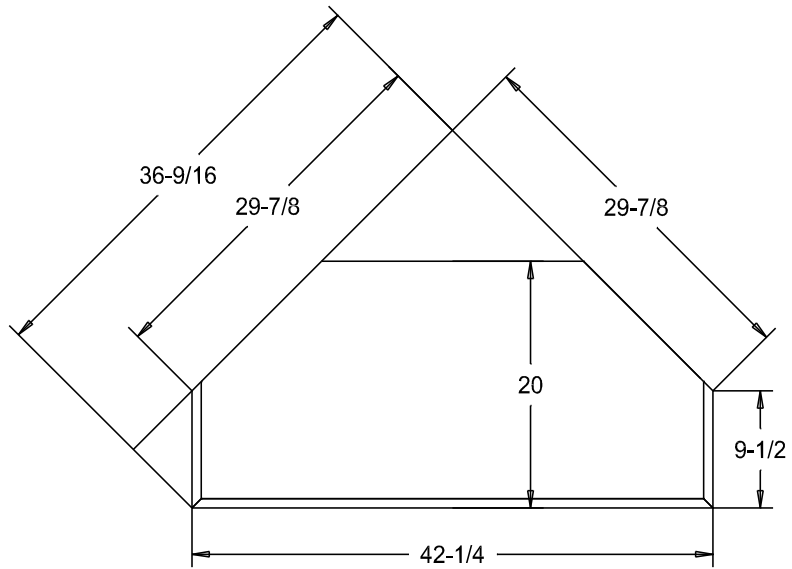

Wood:

Putty:
1/8 Round

Finish

Buyer Name	
For	
Designer	Price 389.00
Date Due	Qty
Description Corner TV Stand	

Pull #2799 2 1/4" CC