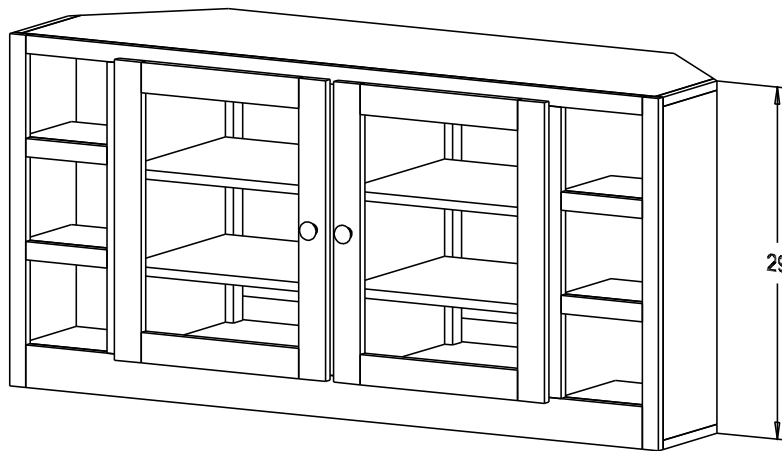

Wood:

Putty:

Finish

Buyer Name	
For	
Designer	Price 415.00
Date Due	Qty
Description Corner TV Stand	

Pull #1950H-26D