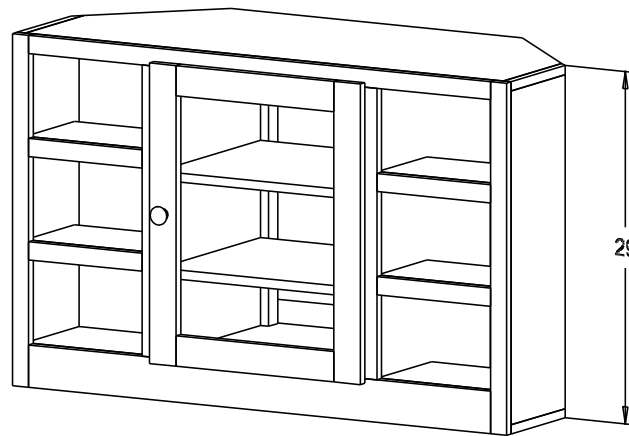

Wood:

Putty:

Finish

Buyer Name	
For	
Designer	Price 351.00
Date Due	Qty
Description Corner TV Stand	

Pull #1950H-26D