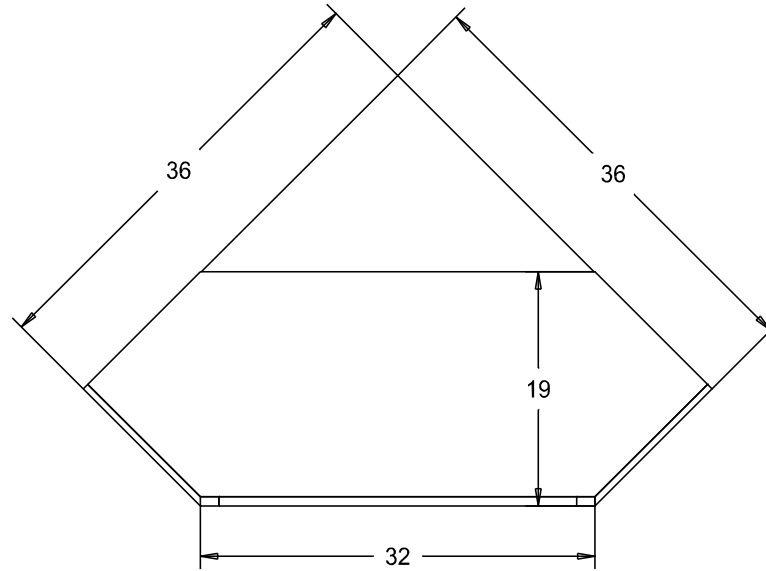

Wood:

Putty:

Buyer Name	
For	
Designer	Price 307.00
Date Due	Qty
Description Corner TV Stand	

Pull #1950H-26D

Finish