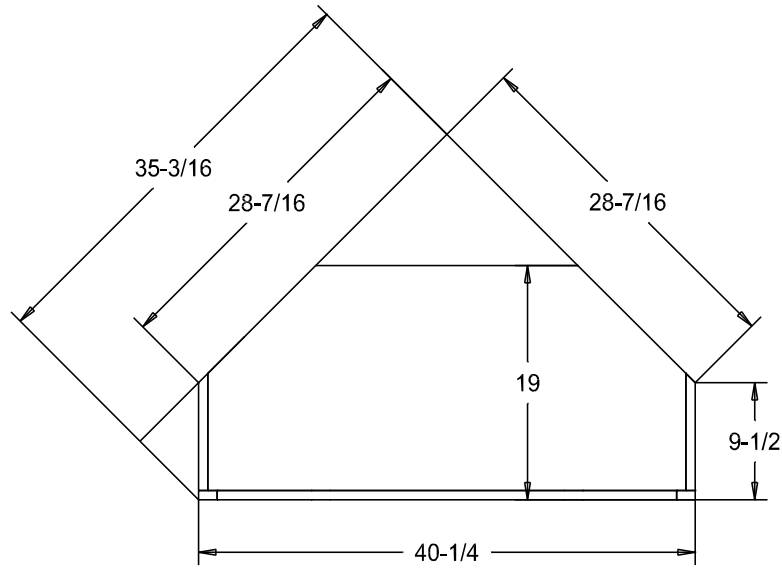

Wood:

Putty:

Buyer Name	
For	
Designer	Price 272.00
Date Due	Qty
Description Corner TV Stand	

Pull #1950H-26D

Finish