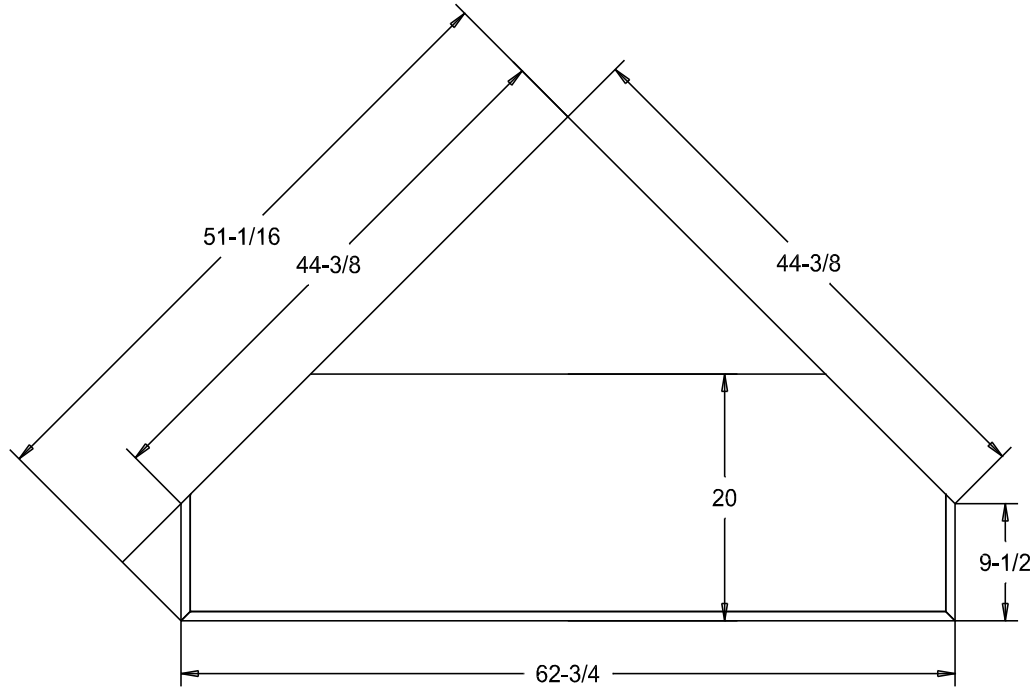

Wood:

Putty:
1/8 Round

Finish

Buyer Name	
For	
Designer	Price 554.00
Date Due	Qty
Description Corner TV Stand	

Pull #2799 2 1/4" CC