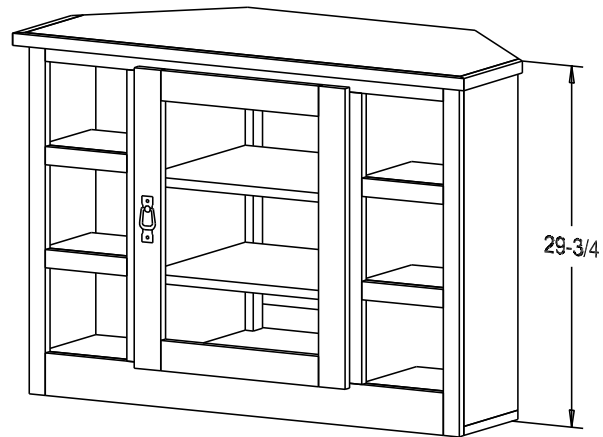

Wood:

Putty:
1/8 Round

Finish

Buyer Name	
For	
Designer	Price 389.00
Date Due	Qty
Description Corner TV Stand	

Pull #2799 2 1/4" CC