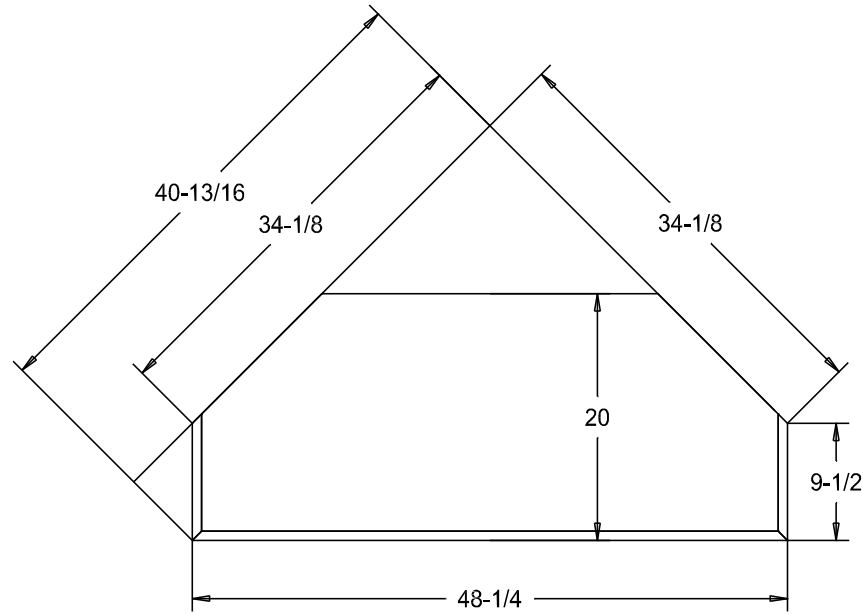

Pull #2799 2 1/4" CC

Wood:

Putty:
1/8 Round

Buyer Name	
For	
Designer	Price 345.00
Date Due	Qty
Description Corner TV Stand	

Pull #2799 2 1/4" CC

Finish

Wood:

Putty:
1/8 Round