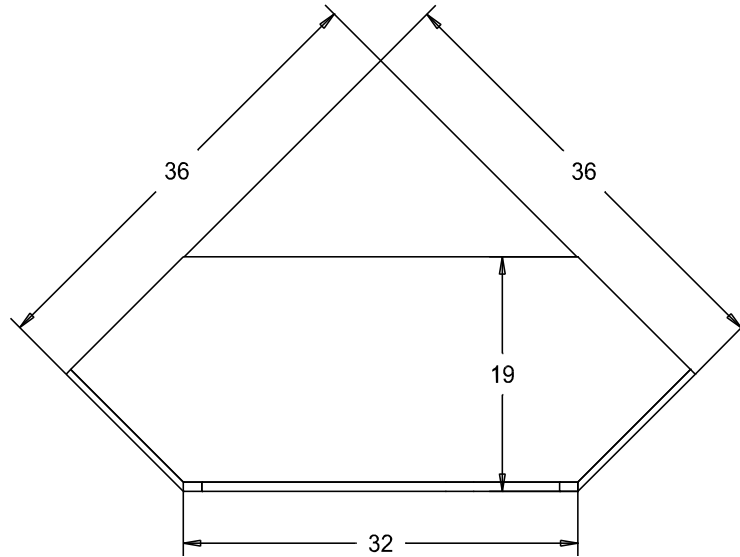

Finish

Wood:

Putty:

Buyer Customer	
For	
Designer	Price 377.00
Date Due	Qty
Description Corner TV Stand	

Pull #1950H-26D
2 Media Pullouts

Finish

Wood:

Putty: