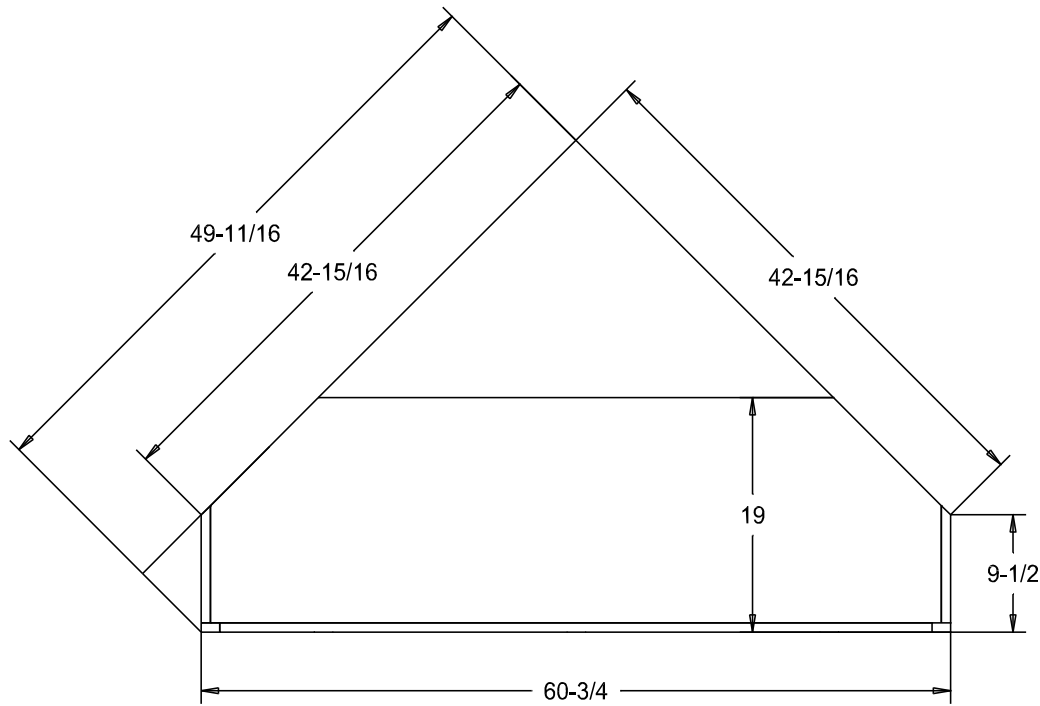

Wood:

Putty:

Finish

Buyer Name	
For	
Designer	Price 336.00
Date Due	Qty
Description Corner TV Stand	

Pull #1950H-26D