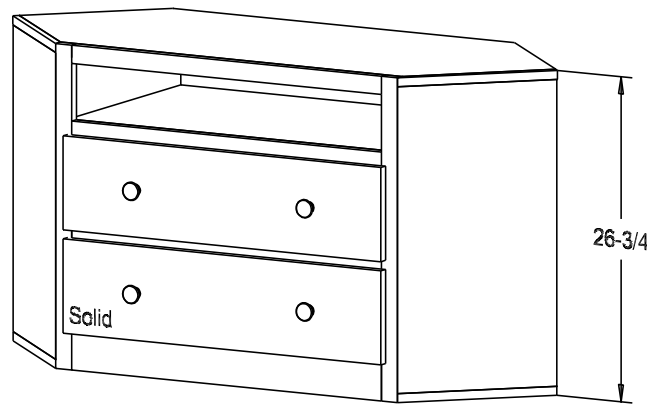

Finish

Wood:

Putty:

Finish

Buyer Name	
For	
Designer	Price 351.00
Date Due	Qty
Description Corner TV Stand	

Pull #1950H-26D

Wood:

Putty: