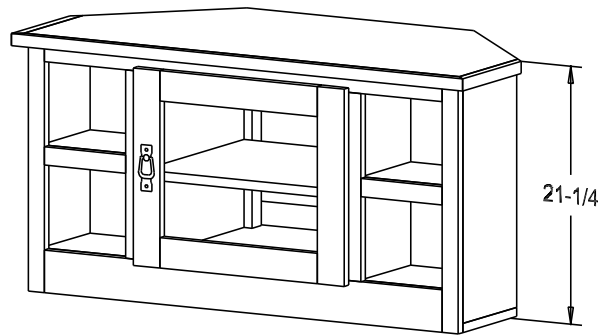

Pull #1950H-26D

Wood:

Putty:

Finish

Buyer Name	
For	
Designer	Price 415.00
Date Due	Qty
Description Corner TV Stand	

Pull #1950H-26D

Wood:

Putty:
1/8 Round