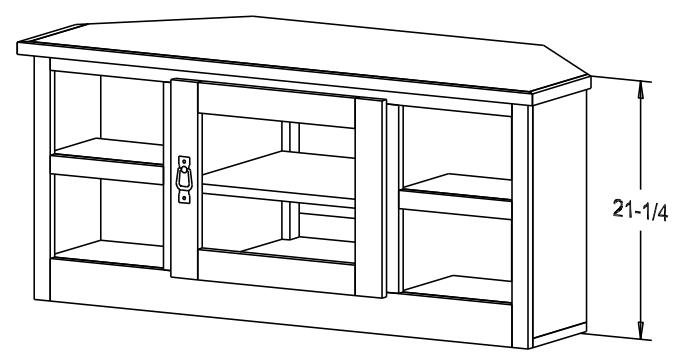

Wood:

Putty:
1/8 Round

Buyer Name	
For	
Designer	Price 345.00
Date Due	Qty
Description Corner TV Stand	

Pull #2799 2 1/4" CC

Finish