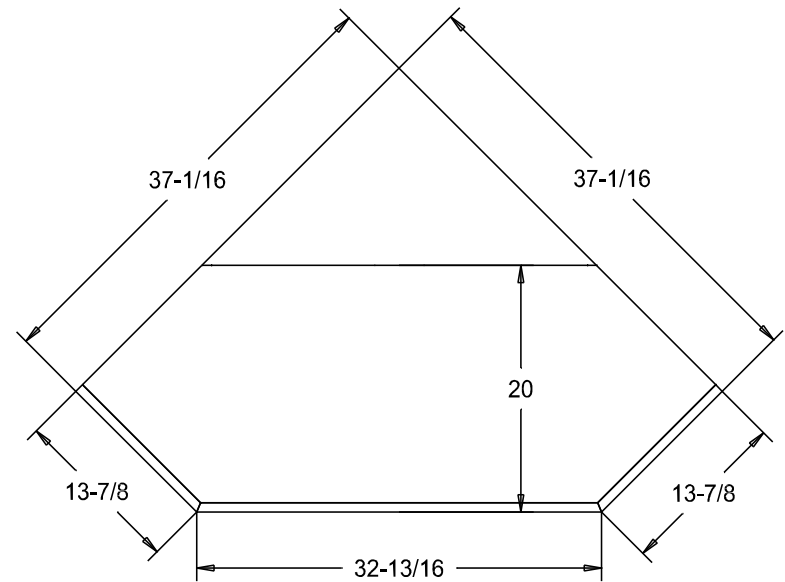

Pull #3153 3" CC

Finish

Wood:

Putty:
1/8 Round

Buyer Name	
For	
Designer	Price 332.00
Date Due	Qty
Description Corner TV Stand	

Pull #2799 2 1/4" CC

Finish

Wood: