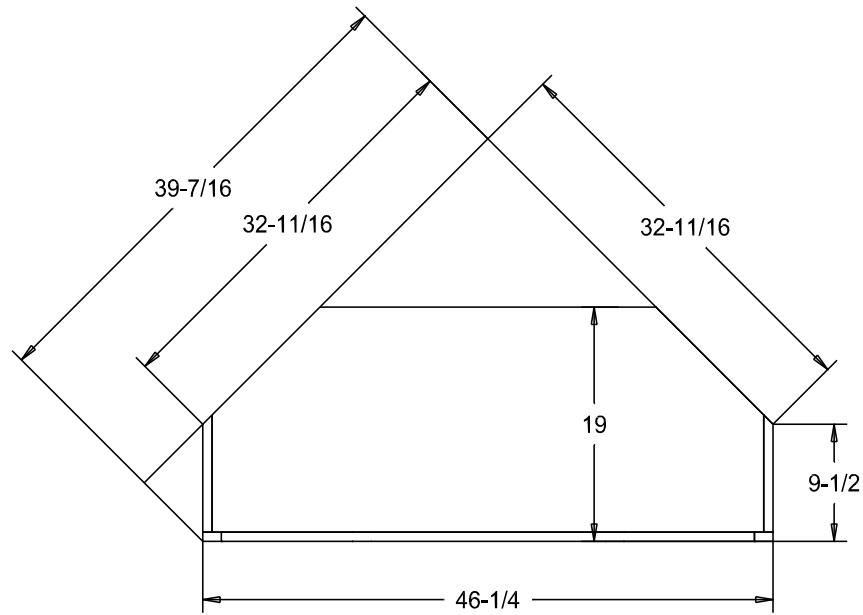

Wood:

Putty:

Buyer Name	
For	
Designer	Price 291.00
Date Due	Qty
Description Corner TV Stand	

Pull #1950H-26D

Finish