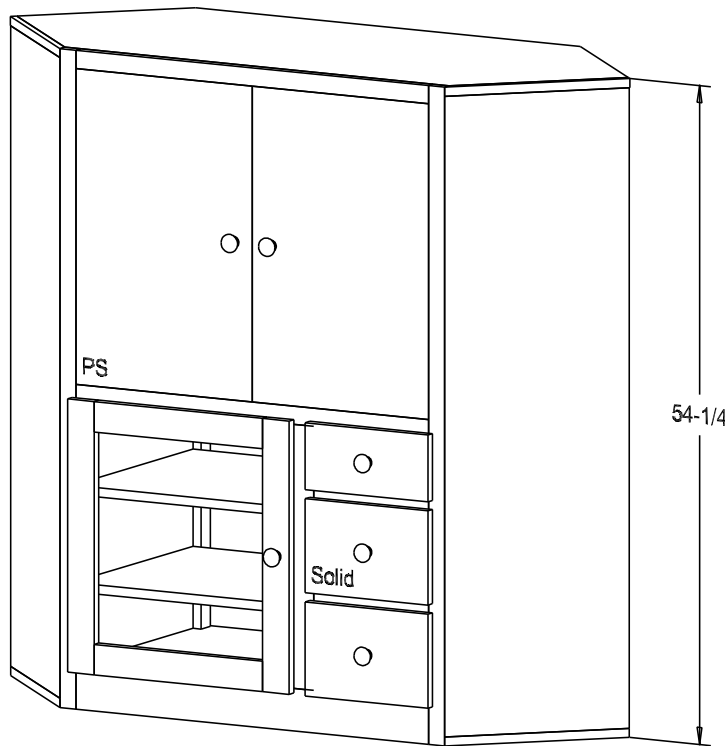

Wood:

Putty:

Buyer Name	
For	
Designer	Price <b>584.00</b>
Date Due	Qty
Description 27" TV Corner Cabinet	

Pull #1950H-26D  
2 Media Pullouts

Finish

Wood:

Putty:

Buyer Name	
For	
Designer	Price <b>860.00</b>
Date Due	Qty
Description 27" TV Corner Cabinet	

Pull #1950H-26D

The Pocket Doors extend past the front of the cabinet 3/4" when the doors are opened.

Finish

Wood:

Putty:

Buyer Name	
For	
Designer	Price <b>823.00</b>
Date Due	Qty
Description 32" TV Corner Cabinet	

Pull #1950H-26D

Finish

Wood:

Putty:

Buyer Name	
For	
Designer	Price <b>1,008.00</b>
Date Due	Qty
Description 32" TV Corner Cabinet	

Pull #1950H-26D

The Pocket Doors extend past the front of the cabinet 1 1/4" when the doors are opened.

Buyer Name	
For	
Designer	Price <b>1,107.00</b>
Date Due	Qty
Description 36" TV Corner Cabinet	

Pull #1950H-26D

The Pocket Doors extend past the front of the cabinet 2 3/8" when the doors are opened.

Finish