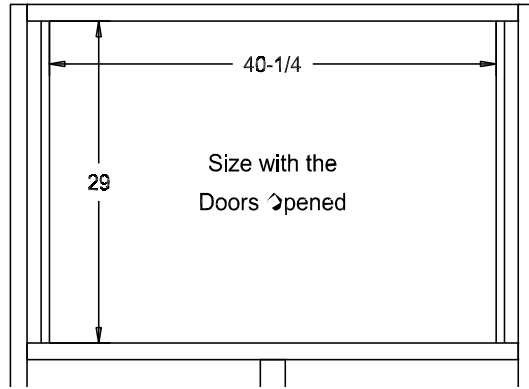

Pull #1950H-26D

The Pocket Doors extend past the front of the cabinet 3/4" when the doors are opened.

Finish

Wood:

Putty:

Buyer Name	
For	
Designer	Price <b>823.00</b>
Date Due	Qty
Description 32" TV Corner Cabinet	

Pull #1950H-26D

Finish

Wood:

Putty:

Buyer Name	
For	
Designer	Price <b>1,008.00</b>
Date Due	Qty
Description 32" TV Corner Cabinet	

Pull #1950H-26D

The Pocket Doors extend past the front of the cabinet 1 1/4" when the doors are opened.

Finish

Wood:

Putty:

Buyer Name	
For	
Designer	Price <b>900.00</b>
Date Due	Qty
Description 36" TV Corner Cabinet	

Pull #1950H-26D

Finish

Wood:

Putty:

Buyer Name	
For	
Designer	Price <b>1,107.00</b>
Date Due	Qty
Description 36" TV Corner Cabinet	

Pull #1950H-26D

The Pocket Doors extend past the front of the cabinet 2 3/8" when the doors are opened.

Finish