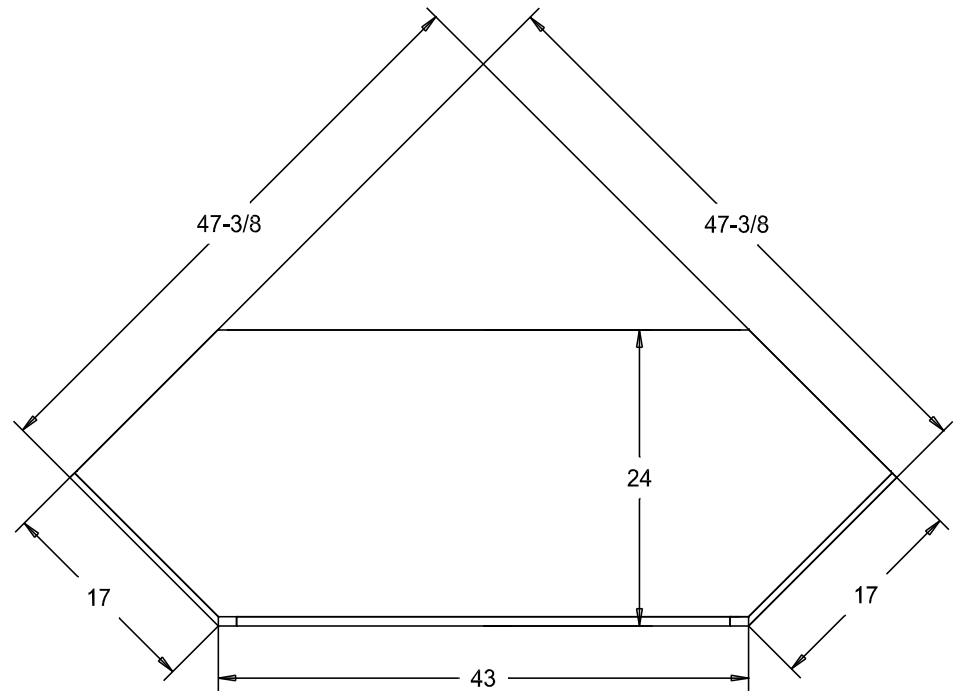

Pull #1950H-26D

The Pocket Doors extend past the front of the cabinet 3/4" when the doors are opened.

Finish

Wood:

Putty:

Buyer Name	
For	
Designer	Price <b>823.00</b>
Date Due	Qty
Description 32" TV Corner Cabinet	

Pull #1950H-26D

Finish

Wood:

Putty:

Buyer Name	
For	
Designer	Price <b>1,008.00</b>
Date Due	Qty
Description 32" TV Corner Cabinet	

Pull #1950H-26D

The Pocket Doors extend past the front of the cabinet 1 1/4" when the doors are opened.

Finish

Wood:

Putty:

Buyer Name	
For	
Designer	Price <b>900.00</b>
Date Due	Qty
Description 36" TV Corner Cabinet	

Pull #1950H-26D

Finish

Wood:

Putty:

Buyer Name	
For	
Designer	Price <b>1,107.00</b>
Date Due	Qty
Description 36" TV Corner Cabinet	

Pull #1950H-26D

The Pocket Doors extend past the front of the cabinet 2 3/8" when the doors are opened.

Finish