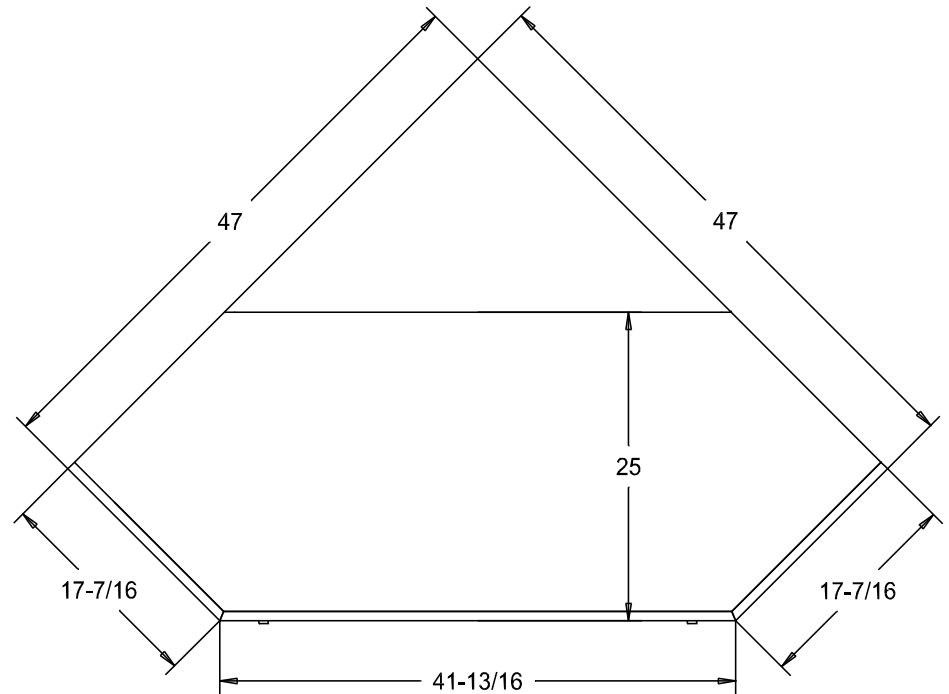

Wood:

Putty:
1/8 Round

Buyer Name	
For	
Designer	Price 1,144.00
Date Due	Qty
Description 32" TV Corner Cabinet	

Pull #3153 3" CC
Pull #2799 2 1/4" CC

The Pocket Doors extend past the front of the cabinet 1 1/4" when the doors are opened.

Finish