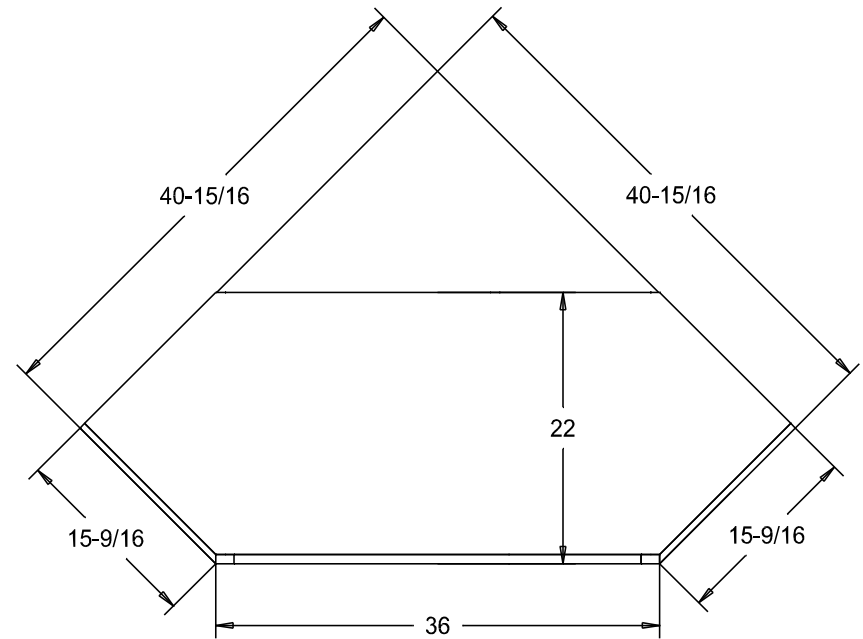

Wood:

Putty:

Buyer Name	
For	
Designer	Price <b>584.00</b>
Date Due	Qty
Description 27" TV Corner Cabinet	

Pull #1950H-26D  
2 Media Pullouts

Finish

Wood:

Putty:

Buyer Name	
For	
Designer	Price <b>860.00</b>
Date Due	Qty
Description 27" TV Corner Cabinet	

Pull #1950H-26D

The Pocket Doors extend past the front of the cabinet 3/4" when the doors are opened.

Finish

Wood:

Putty:

Buyer Name	
For	
Designer	Price <b>823.00</b>
Date Due	Qty
Description 32" TV Corner Cabinet	

Pull #1950H-26D

Finish

Wood:

Putty:

Buyer Name	
For	
Designer	Price <b>1,008.00</b>
Date Due	Qty
Description 32" TV Corner Cabinet	

Pull #1950H-26D

The Pocket Doors extend past the front of the cabinet 1 1/4" when the doors are opened.

Buyer Name	
For	
Designer	Price <b>1,107.00</b>
Date Due	Qty
Description 36" TV Corner Cabinet	

Pull #1950H-26D

The Pocket Doors extend past the front of the cabinet 2 3/8" when the doors are opened.

Finish