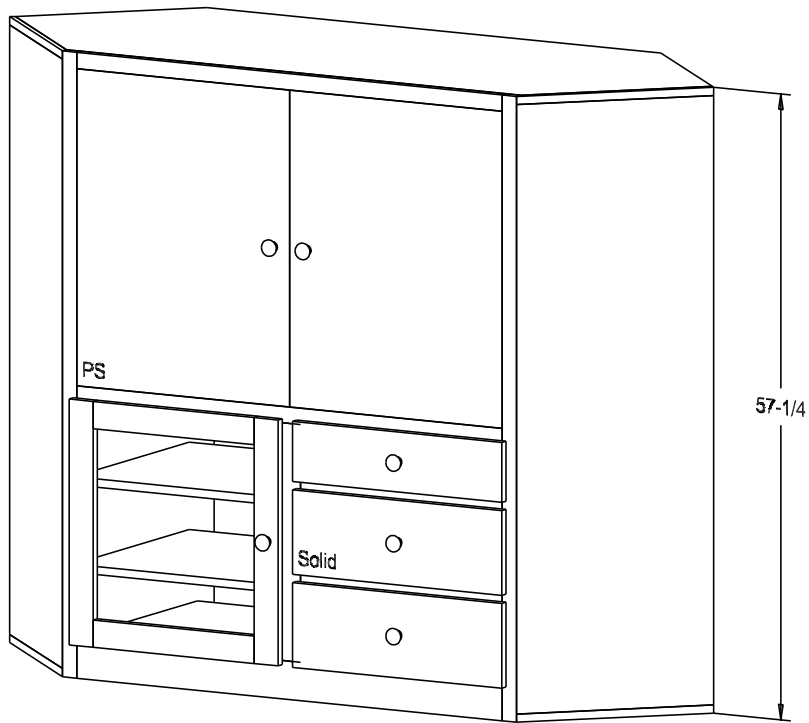

Pull #1950H-26D

The Pocket Doors extend past the front of the cabinet 3/4" when the doors are opened.

Finish

Wood:

Putty:

Buyer Name	
For	
Designer	Price <b>823.00</b>
Date Due	Qty
Description 32" TV Corner Cabinet	

Pull #1950H-26D

Finish

Wood:

Putty:

Buyer Name	
For	
Designer	Price <b>1,008.00</b>
Date Due	Qty
Description 32" TV Corner Cabinet	

Pull #1950H-26D

The Pocket Doors extend past the front of the cabinet 1 1/4" when the doors are opened.

Finish

Wood:

Putty:

Buyer Name	
For	
Designer	Price <b>900.00</b>
Date Due	Qty
Description 36" TV Corner Cabinet	

Pull #1950H-26D

Finish

Wood:

Putty:

Buyer Name	
For	
Designer	Price <b>1,107.00</b>
Date Due	Qty
Description 36" TV Corner Cabinet	

Pull #1950H-26D

The Pocket Doors extend past the front of the cabinet 2 3/8" when the doors are opened.

Finish