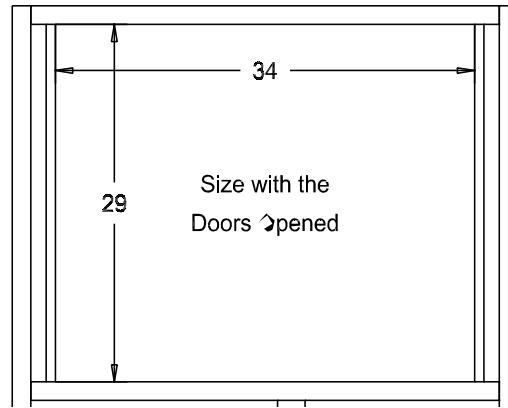

Wood:

Putty:

Buyer Name	
For	
Designer	Price <b>584.00</b>
Date Due	Qty
Description 27" TV Corner Cabinet	

Pull #1950H-26D  
2 Media Pullouts

Finish

Wood:

Putty:

Buyer Name	
For	
Designer	Price <b>860.00</b>
Date Due	Qty
Description 27" TV Corner Cabinet	

Pull #1950H-26D

The Pocket Doors extend past the front of the cabinet 3/4" when the doors are opened.

Finish

Wood:

Putty:

Buyer Name	
For	
Designer	Price <b>823.00</b>
Date Due	Qty
Description 32" TV Corner Cabinet	

Pull #1950H-26D

Finish

Wood:

Putty:

Buyer Name	
For	
Designer	Price <b>1,008.00</b>
Date Due	Qty
Description 32" TV Corner Cabinet	

Pull #1950H-26D

The Pocket Doors extend past the front of the cabinet 1 1/4" when the doors are opened.

Buyer Name	
For	
Designer	Price <b>1,107.00</b>
Date Due	Qty
Description 36" TV Corner Cabinet	

Pull #1950H-26D

The Pocket Doors extend past the front of the cabinet 2 3/8" when the doors are opened.

Finish