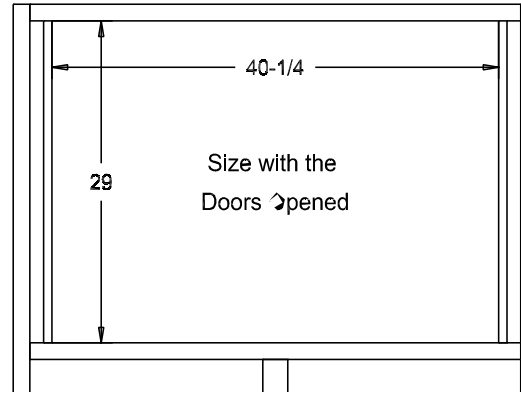

Wood:

Putty:
1/8 Round

Buyer Name	
For	
Designer	Price 1,275.00
Date Due	Qty
Description 32" TV Corner Cabinet	

Pull #3153 3" CC
Pull #2799 2 1/4" CC

The Pocket Doors extend past the front of the cabinet 2 3/8" when the doors are opened.

Finish