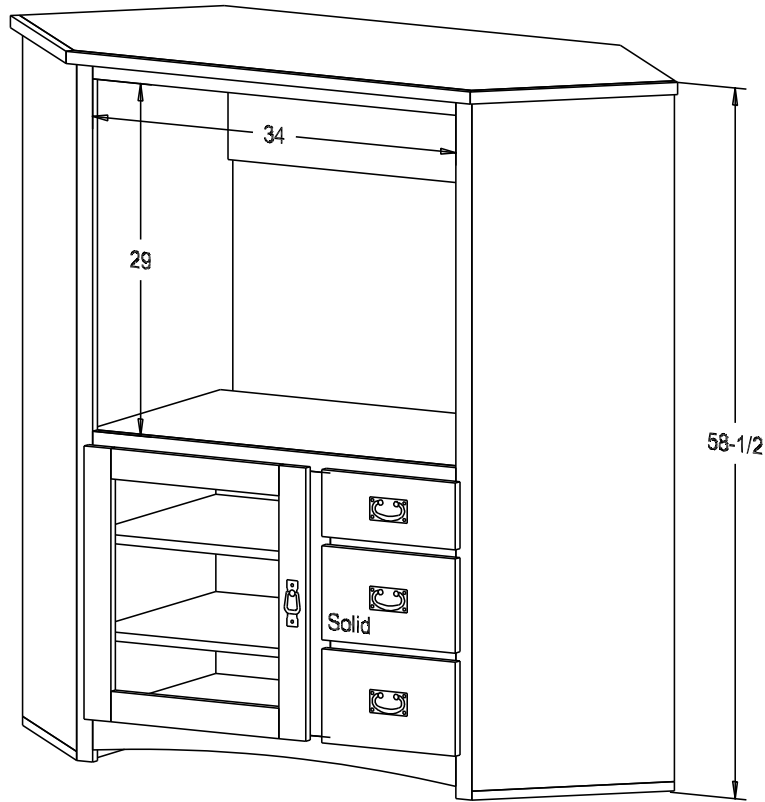

Wood:

Putty:
1/8 Round

Buyer Name	
For	
Designer	Price 951.00
Date Due	Qty
Description 32" TV Corner Cabinet	

Pull #3153 3" CC
Pull #2799 2 1/4" CC

Finish