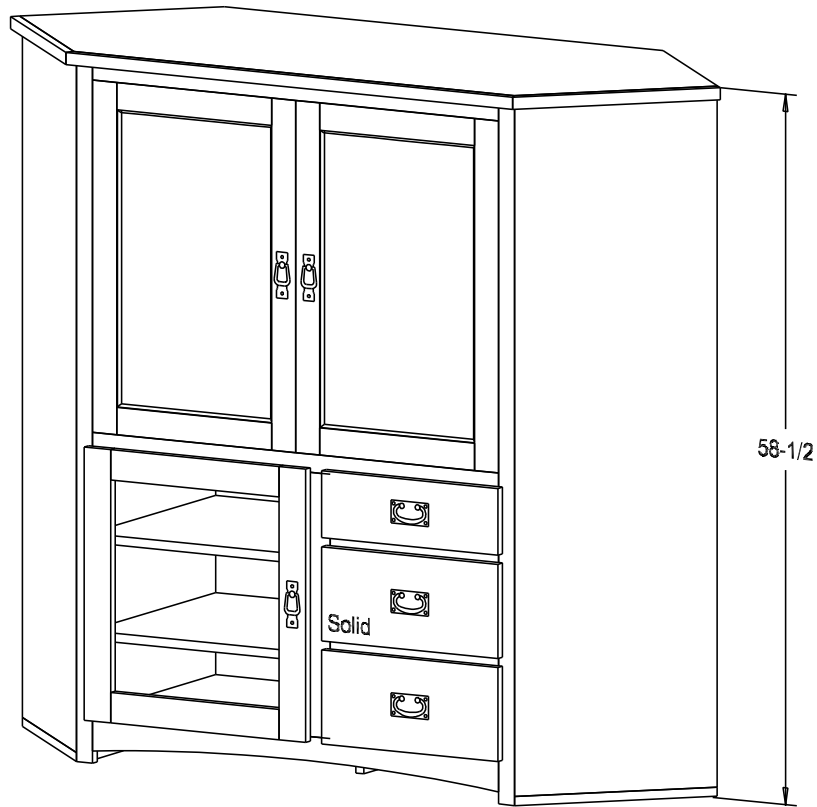

Wood:

Putty:
1/8 Round

Buyer Name	
For	
Designer	Price 1,144.00
Date Due	Qty
Description 32" TV Corner Cabinet	

Pull #3153 3" CC
Pull #2799 2 1/4" CC

The Pocket Doors extend past the front of the cabinet 1 1/4" when the doors are opened.

Finish