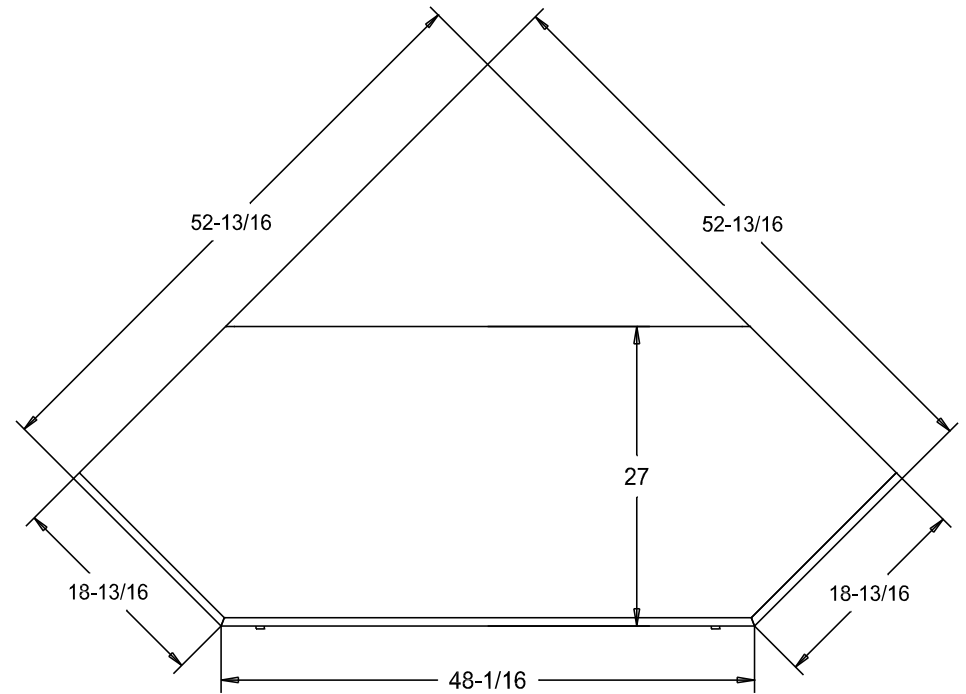

Wood:

Putty:
1/8 Round

Buyer Name	
For	
Designer	Price 1,275.00
Date Due	Qty
Description 32" TV Corner Cabinet	

Pull #3153 3" CC
Pull #2799 2 1/4" CC

The Pocket Doors extend past the front of the cabinet 2 3/8" when the doors are opened.

Finish