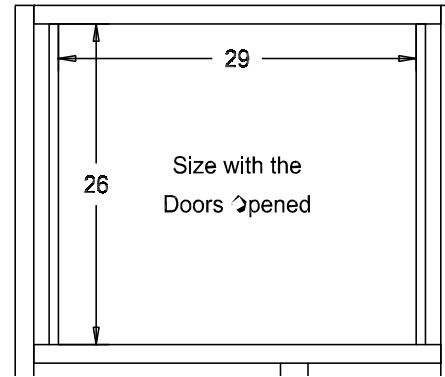

Wood:

Putty:
1/8 Round

Buyer Name	
For	
Designer	Price 969.00
Date Due	Qty
Description 27" TV Corner Cabinet	

Pull #3153 3" CC
Pull #2799 2 1/4" CC

The Pocket Doors extend past the front of the cabinet 3/4" when the doors are opened.

Finish