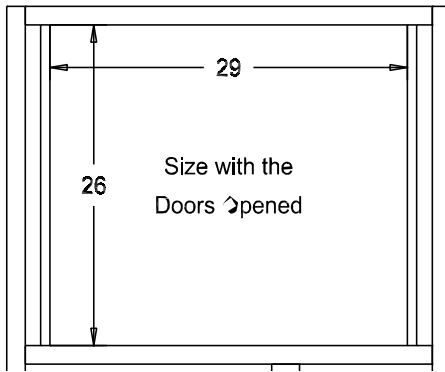

Wood:

Putty:

Buyer Name	
For	
Designer	Price <b>584.00</b>
Date Due	Qty
Description 27" TV Corner Cabinet	

Pull #1950H-26D  
2 Media Pullouts

Finish

Wood:

Putty:

Buyer Name	
For	
Designer	Price <b>860.00</b>
Date Due	Qty
Description 27" TV Corner Cabinet	

Pull #1950H-26D

The Pocket Doors extend past the front of the cabinet 3/4" when the doors are opened.

Finish

Wood:

Putty:

Buyer Name	
For	
Designer	Price <b>823.00</b>
Date Due	Qty
Description 32" TV Corner Cabinet	

Pull #1950H-26D

Finish

Wood:

Putty:

Buyer Name	
For	
Designer	Price <b>1,008.00</b>
Date Due	Qty
Description 32" TV Corner Cabinet	

Pull #1950H-26D

The Pocket Doors extend past the front of the cabinet 1 1/4" when the doors are opened.

Buyer Name	
For	
Designer	Price <b>1,107.00</b>
Date Due	Qty
Description 36" TV Corner Cabinet	

Pull #1950H-26D

The Pocket Doors extend past the front of the cabinet 2 3/8" when the doors are opened.

Finish