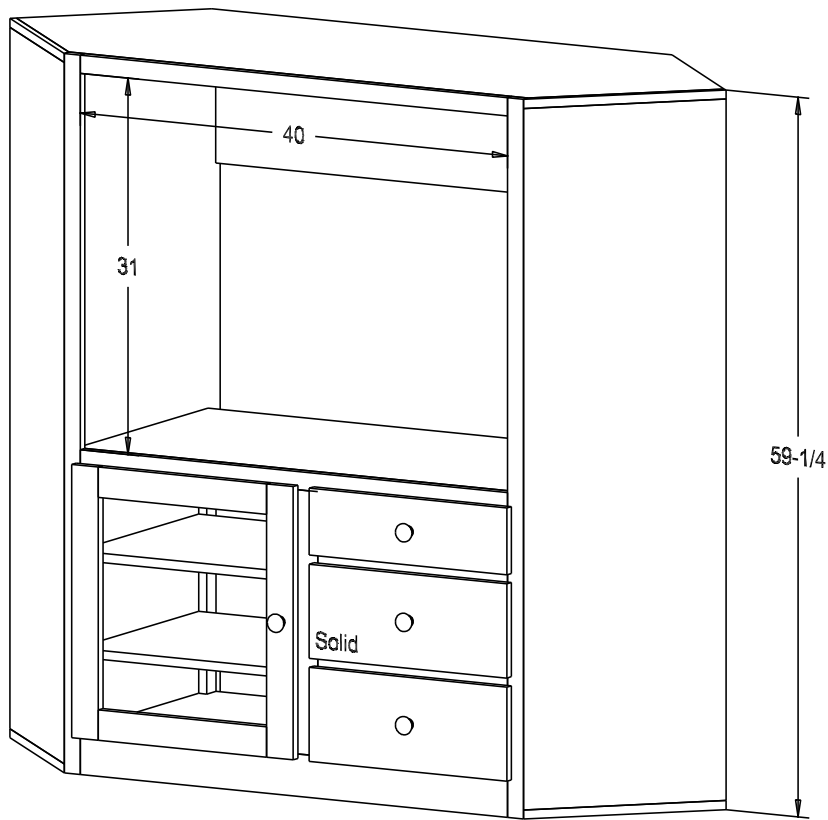

Pull #1950H-26D

The Pocket Doors extend past the front of the cabinet 3/4" when the doors are opened.

Finish

Wood:

Putty:

Buyer Name	
For	
Designer	Price <b>823.00</b>
Date Due	Qty
Description 32" TV Corner Cabinet	

Pull #1950H-26D

Finish

Wood:

Putty:

Buyer Name	
For	
Designer	Price <b>1,008.00</b>
Date Due	Qty
Description 32" TV Corner Cabinet	

Pull #1950H-26D

The Pocket Doors extend past the front of the cabinet 1 1/4" when the doors are opened.

Finish

Wood:

Putty:

Buyer Name	
For	
Designer	Price <b>900.00</b>
Date Due	Qty
Description 36" TV Corner Cabinet	

Pull #1950H-26D

Finish

Wood:

Putty:

Buyer Name	
For	
Designer	Price <b>1,107.00</b>
Date Due	Qty
Description 36" TV Corner Cabinet	

Pull #1950H-26D

The Pocket Doors extend past the front of the cabinet 2 3/8" when the doors are opened.

Finish