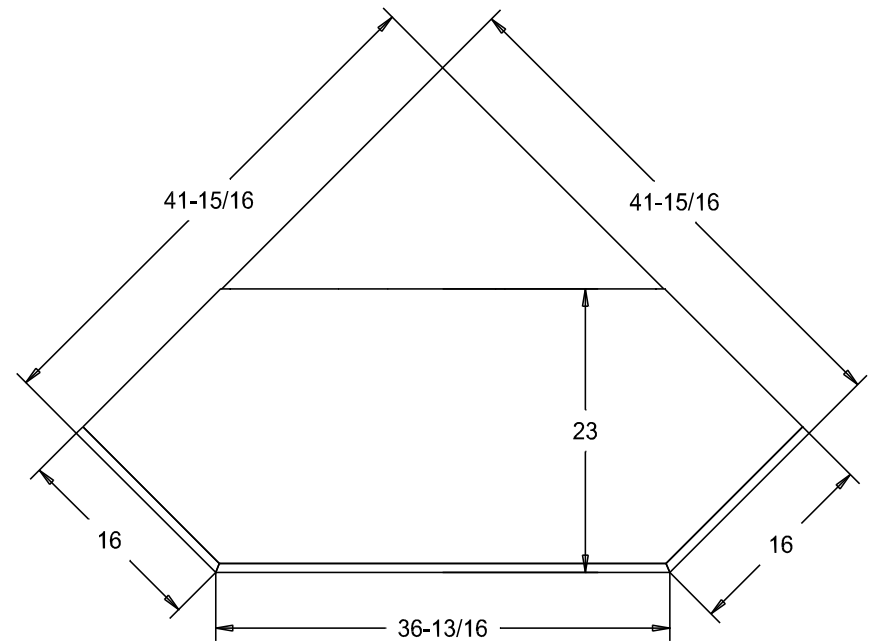

Wood:

Putty:
1/8 Round

Buyer Name	
For	
Designer	Price 969.00
Date Due	Qty
Description 27" TV Corner Cabinet	

Pull #3153 3" CC
Pull #2799 2 1/4" CC

The Pocket Doors extend past the front of the cabinet 3/4" when the doors are opened.

Finish