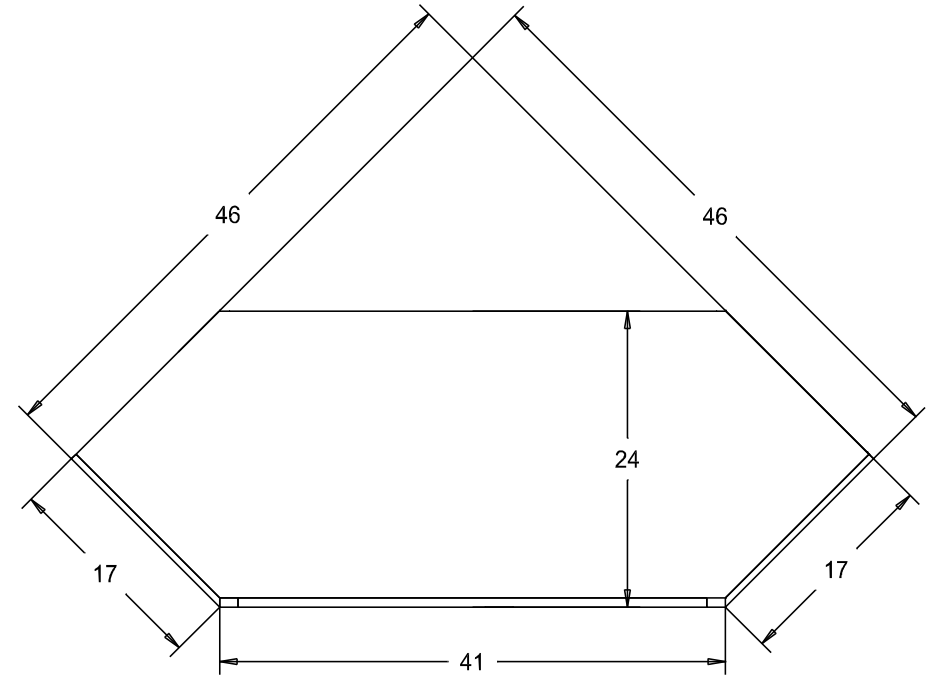

Wood:

Putty:

Buyer Name	
For	
Designer	Price <b>584.00</b>
Date Due	Qty
Description 27" TV Corner Cabinet	

Pull #1950H-26D  
2 Media Pullouts

Finish

Wood:

Putty:

Buyer Name	
For	
Designer	Price <b>860.00</b>
Date Due	Qty
Description 27" TV Corner Cabinet	

Pull #1950H-26D

The Pocket Doors extend past the front of the cabinet 3/4" when the doors are opened.

Finish

Wood:

Putty:

Buyer Name	
For	
Designer	Price <b>823.00</b>
Date Due	Qty
Description 32" TV Corner Cabinet	

Pull #1950H-26D

Finish

Wood:

Putty:

Buyer Name	
For	
Designer	Price <b>1,008.00</b>
Date Due	Qty
Description 32" TV Corner Cabinet	

Pull #1950H-26D

The Pocket Doors extend past the front of the cabinet 1 1/4" when the doors are opened.

Finish

Wood:

Putty:

Buyer Name	
For	
Designer	Price <b>900.00</b>
Date Due	Qty
Description 36" TV Corner Cabinet	

Pull #1950H-26D

Finish

Wood:

Putty: