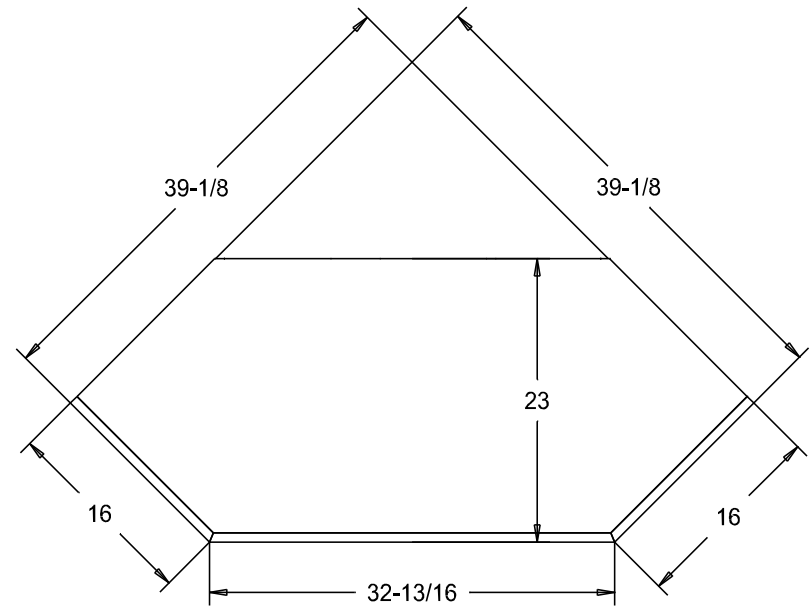

Wood:

Putty:
1/8 Round

Buyer Name	
For	
Designer	Price 686.00
Date Due	Qty
Description 27" TV Corner Cabinet	

Pull #2799 2 1/4" CC
2 Media Pullouts

Finish