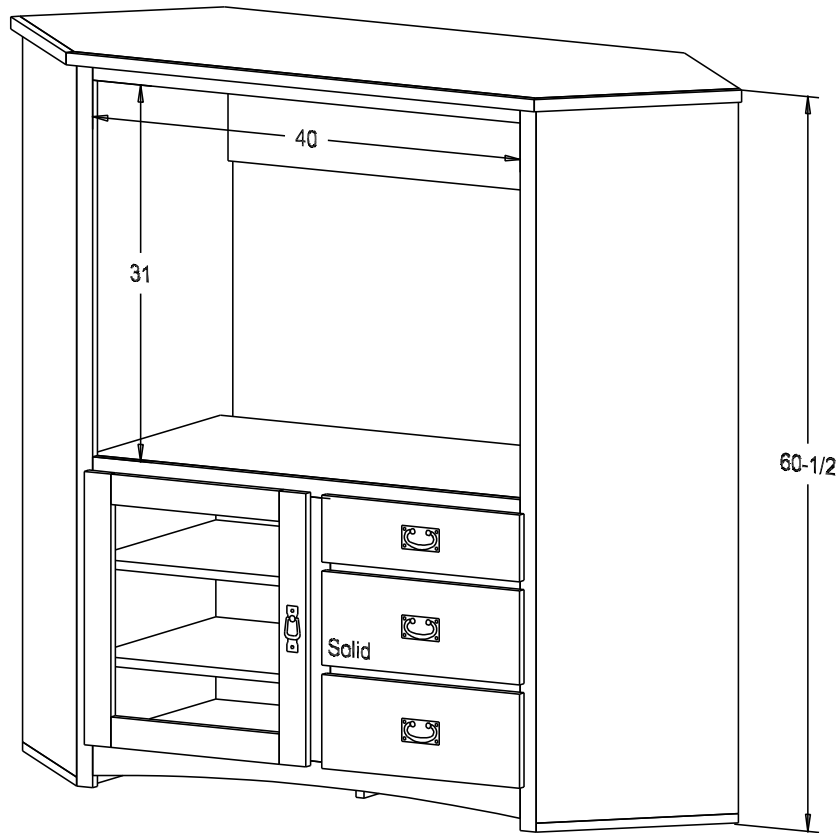

Wood:

Putty:
1/8 Round

Buyer Name	
For	
Designer	Price 1,053.00
Date Due	Qty
Description 36" TV Corner Cabinet	

Pull #3153 3" CC
Pull #2799 2 1/4" CC

Finish