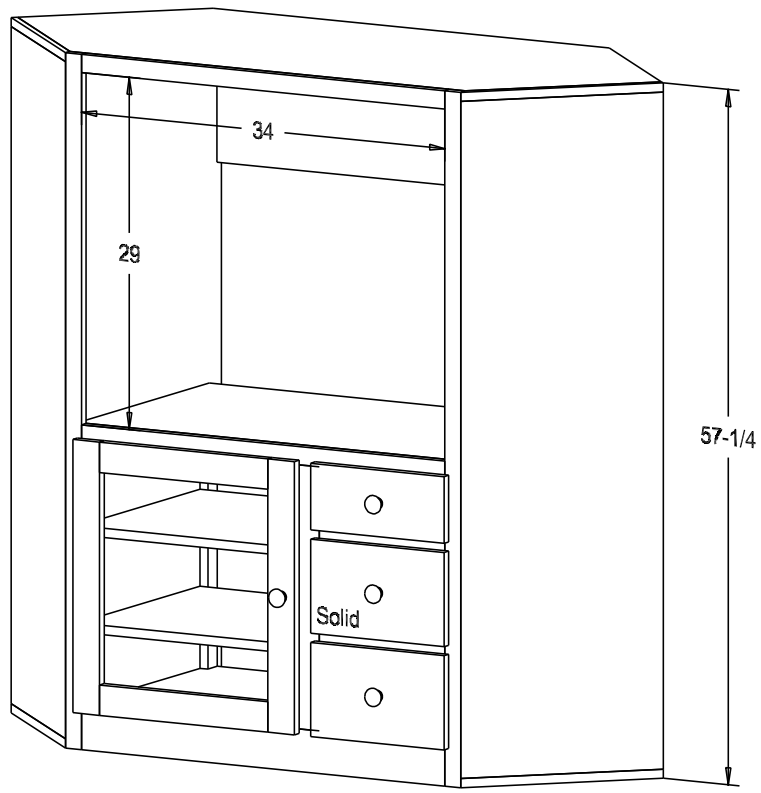

Pull #1950H-26D

The Pocket Doors extend past the front of the cabinet 3/4" when the doors are opened.

Finish

Wood:

Putty:

Buyer Name	
For	
Designer	Price <b>823.00</b>
Date Due	Qty
Description 32" TV Corner Cabinet	

Pull #1950H-26D

Finish

Wood:

Putty:

Buyer Name	
For	
Designer	Price <b>1,008.00</b>
Date Due	Qty
Description 32" TV Corner Cabinet	

Pull #1950H-26D

The Pocket Doors extend past the front of the cabinet 1 1/4" when the doors are opened.

Finish

Wood:

Putty:

Buyer Name	
For	
Designer	Price <b>900.00</b>
Date Due	Qty
Description 36" TV Corner Cabinet	

Pull #1950H-26D

Finish

Wood:

Putty:

Buyer Name	
For	
Designer	Price <b>1,107.00</b>
Date Due	Qty
Description 36" TV Corner Cabinet	

Pull #1950H-26D

The Pocket Doors extend past the front of the cabinet 2 3/8" when the doors are opened.

Finish