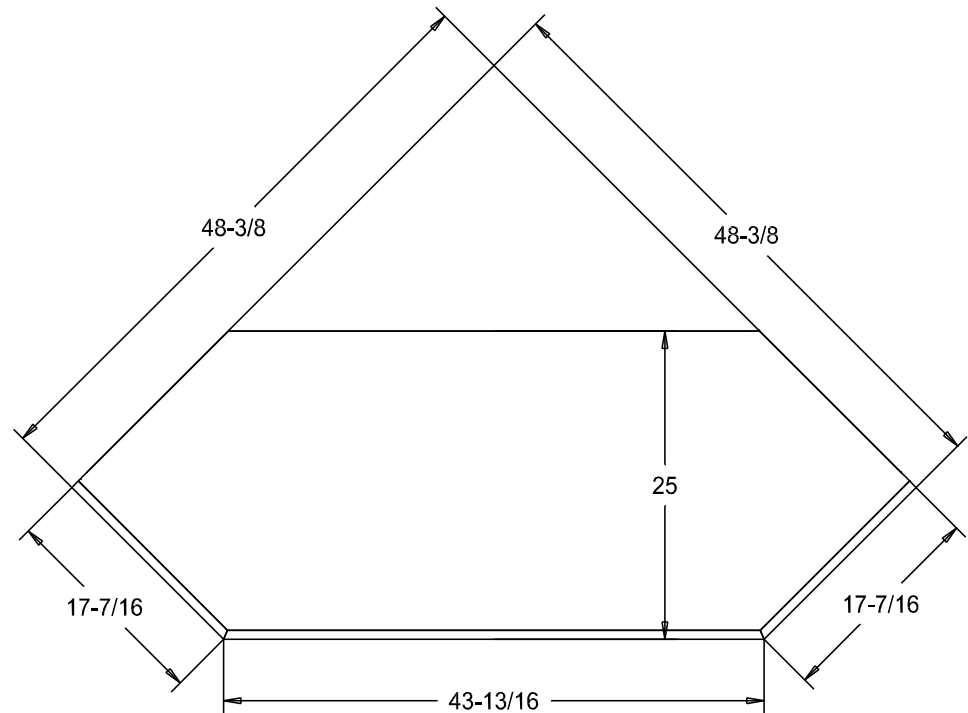

Wood:

Putty:
1/8 Round

Buyer Name	
For	
Designer	Price 1,053.00
Date Due	Qty
Description 36" TV Corner Cabinet	

Pull #3153 3" CC
Pull #2799 2 1/4" CC

Finish