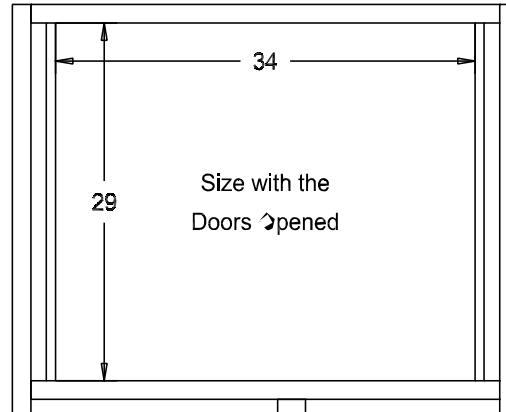

Wood:

Putty:
1/8 Round

Buyer Name	
For	
Designer	Price 1,144.00
Date Due	Qty
Description 32" TV Corner Cabinet	

Pull #3153 3" CC
Pull #2799 2 1/4" CC

The Pocket Doors extend past the front of the cabinet 1 1/4" when the doors are opened.

Finish