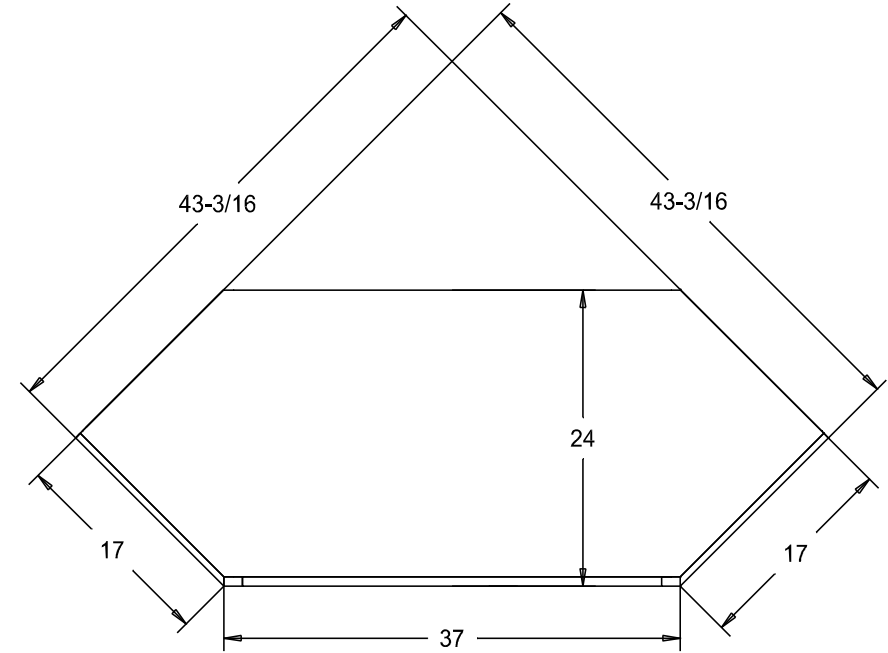

Pull #1950H-26D

The Pocket Doors extend past the front of the cabinet 3/4" when the doors are opened.

Finish

Wood:

Putty:

Buyer Name	
For	
Designer	Price <b>823.00</b>
Date Due	Qty
Description 32" TV Corner Cabinet	

Pull #1950H-26D

Finish

Wood:

Putty:

Buyer Name	
For	
Designer	Price <b>1,008.00</b>
Date Due	Qty
Description 32" TV Corner Cabinet	

Pull #1950H-26D

The Pocket Doors extend past the front of the cabinet 1 1/4" when the doors are opened.

Finish

Wood:

Putty:

Buyer Name	
For	
Designer	Price <b>900.00</b>
Date Due	Qty
Description 36" TV Corner Cabinet	

Pull #1950H-26D

Finish

Wood:

Putty:

Buyer Name	
For	
Designer	Price <b>1,107.00</b>
Date Due	Qty
Description 36" TV Corner Cabinet	

Pull #1950H-26D

The Pocket Doors extend past the front of the cabinet 2 3/8" when the doors are opened.

Finish