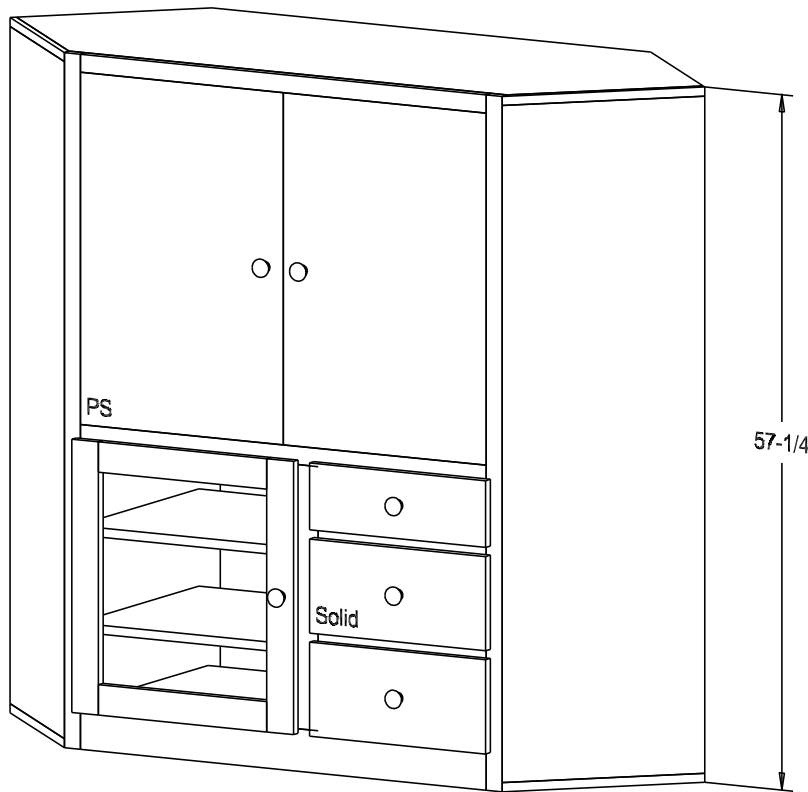

Pull #1950H-26D

The Pocket Doors extend past the front of the cabinet 3/4" when the doors are opened.

Finish

Wood:

Putty:

Buyer Name	
For	
Designer	Price <b>823.00</b>
Date Due	Qty
Description 32" TV Corner Cabinet	

Pull #1950H-26D

Finish

Wood:

Putty:

Buyer Name	
For	
Designer	Price <b>1,008.00</b>
Date Due	Qty
Description 32" TV Corner Cabinet	

Pull #1950H-26D

The Pocket Doors extend past the front of the cabinet 1 1/4" when the doors are opened.

Finish

Wood:

Putty:

Buyer Name	
For	
Designer	Price <b>900.00</b>
Date Due	Qty
Description 36" TV Corner Cabinet	

Pull #1950H-26D

Finish

Wood:

Putty:

Buyer Name	
For	
Designer	Price <b>1,107.00</b>
Date Due	Qty
Description 36" TV Corner Cabinet	

Pull #1950H-26D

The Pocket Doors extend past the front of the cabinet 2 3/8" when the doors are opened.

Finish