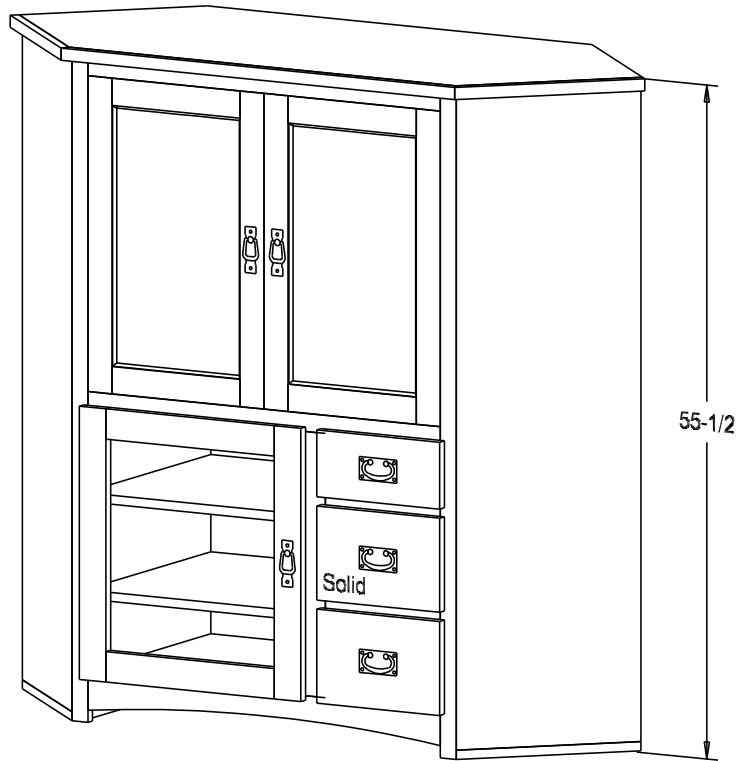

Wood:

Putty:
1/8 Round

Buyer Name	
For	
Designer	Price 969.00
Date Due	Qty
Description 27" TV Corner Cabinet	

Pull #3153 3" CC
Pull #2799 2 1/4" CC

The Pocket Doors extend past the front of the cabinet 3/4" when the doors are opened.

Finish