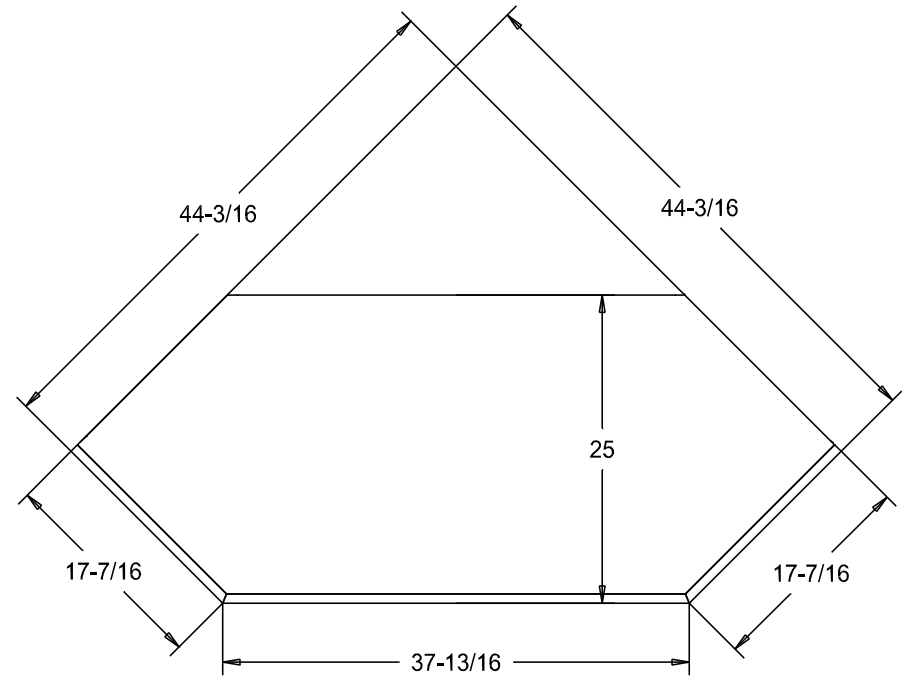

Wood:

Putty:
1/8 Round

Buyer Name	
For	
Designer	Price 951.00
Date Due	Qty
Description 32" TV Corner Cabinet	

Pull #3153 3" CC
Pull #2799 2 1/4" CC

Finish