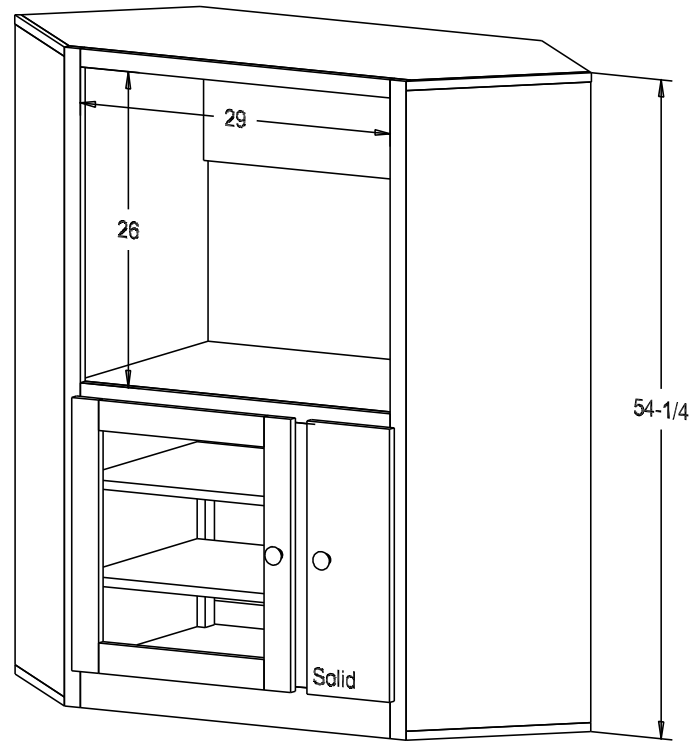

Wood:

Putty:

Buyer Name	
For	
Designer	Price <b>584.00</b>
Date Due	Qty
Description 27" TV Corner Cabinet	

Pull #1950H-26D  
2 Media Pullouts

Finish

Wood:

Putty:

Buyer Name	
For	
Designer	Price <b>860.00</b>
Date Due	Qty
Description 27" TV Corner Cabinet	

Pull #1950H-26D

The Pocket Doors extend past the front of the cabinet 3/4" when the doors are opened.

Finish

Wood:

Putty:

Buyer Name	
For	
Designer	Price <b>823.00</b>
Date Due	Qty
Description 32" TV Corner Cabinet	

Pull #1950H-26D

Finish

Wood:

Putty:

Buyer Name	
For	
Designer	Price <b>1,008.00</b>
Date Due	Qty
Description 32" TV Corner Cabinet	

Pull #1950H-26D

The Pocket Doors extend past the front of the cabinet 1 1/4" when the doors are opened.

Buyer Name	
For	
Designer	Price <b>1,107.00</b>
Date Due	Qty
Description 36" TV Corner Cabinet	

Pull #1950H-26D

The Pocket Doors extend past the front of the cabinet 2 3/8" when the doors are opened.

Finish