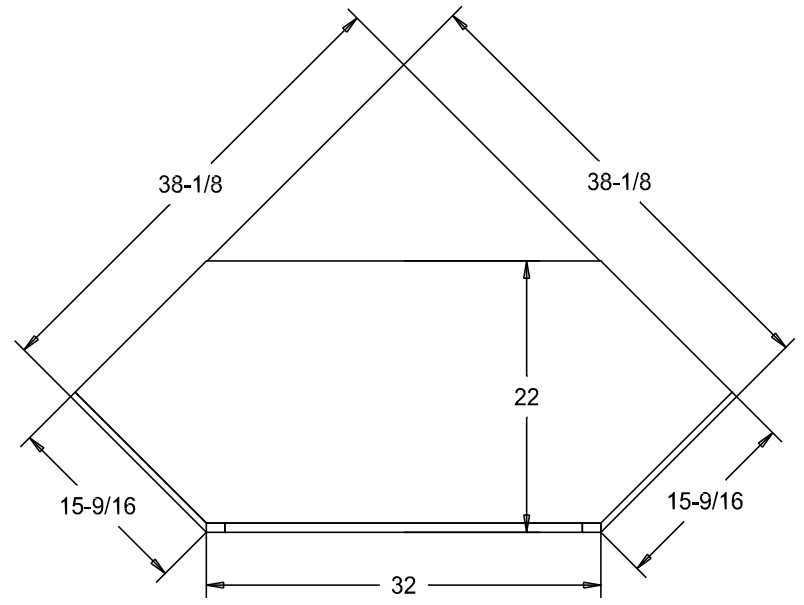

Wood:

Putty:

Buyer Name	
For	
Designer	Price <b>584.00</b>
Date Due	Qty
Description 27" TV Corner Cabinet	

Pull #1950H-26D  
2 Media Pullouts

Finish

Wood:

Putty:

Buyer Name	
For	
Designer	Price <b>860.00</b>
Date Due	Qty
Description 27" TV Corner Cabinet	

Pull #1950H-26D

The Pocket Doors extend past the front of the cabinet 3/4" when the doors are opened.

Finish

Wood:

Putty:

Buyer Name	
For	
Designer	Price <b>823.00</b>
Date Due	Qty
Description 32" TV Corner Cabinet	

Pull #1950H-26D

Finish

Wood:

Putty:

Buyer Name	
For	
Designer	Price <b>1,008.00</b>
Date Due	Qty
Description 32" TV Corner Cabinet	

Pull #1950H-26D

The Pocket Doors extend past the front of the cabinet 1 1/4" when the doors are opened.

Buyer Name	
For	
Designer	Price <b>1,107.00</b>
Date Due	Qty
Description 36" TV Corner Cabinet	

Pull #1950H-26D

The Pocket Doors extend past the front of the cabinet 2 3/8" when the doors are opened.

Finish