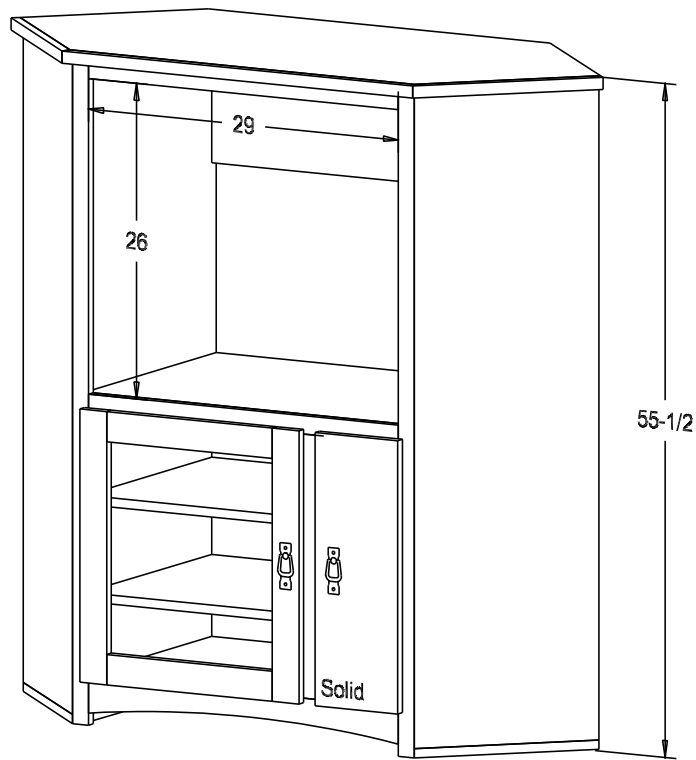

Wood:

Putty:
1/8 Round

Buyer Name	
For	
Designer	Price 686.00
Date Due	Qty
Description 27" TV Corner Cabinet	

Pull #2799 2 1/4" CC
2 Media Pullouts

Finish