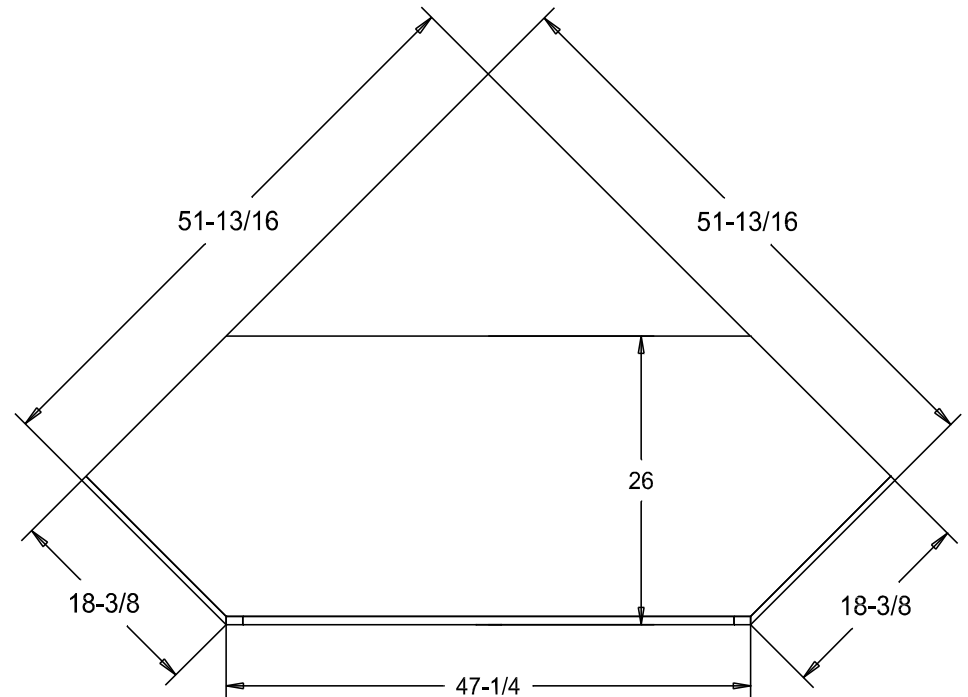

Pull #1950H-26D

Finish

Wood:

Putty:

Buyer Name	
For	
Designer	Price <b>1,008.00</b>
Date Due	Qty
Description 32" TV Corner Cabinet	

Pull #1950H-26D

The Pocket Doors extend past the front of the cabinet 1 1/4" when the doors are opened.

Finish

Wood:

Putty:

Buyer Name	
For	
Designer	Price <b>900.00</b>
Date Due	Qty
Description 36" TV Corner Cabinet	

Pull #1950H-26D

Finish

Wood:

Putty:

Buyer Name	
For	
Designer	Price <b>1,107.00</b>
Date Due	Qty
Description 36" TV Corner Cabinet	

Pull #1950H-26D

The Pocket Doors extend past the front of the cabinet 2 3/8" when the doors are opened.

Finish