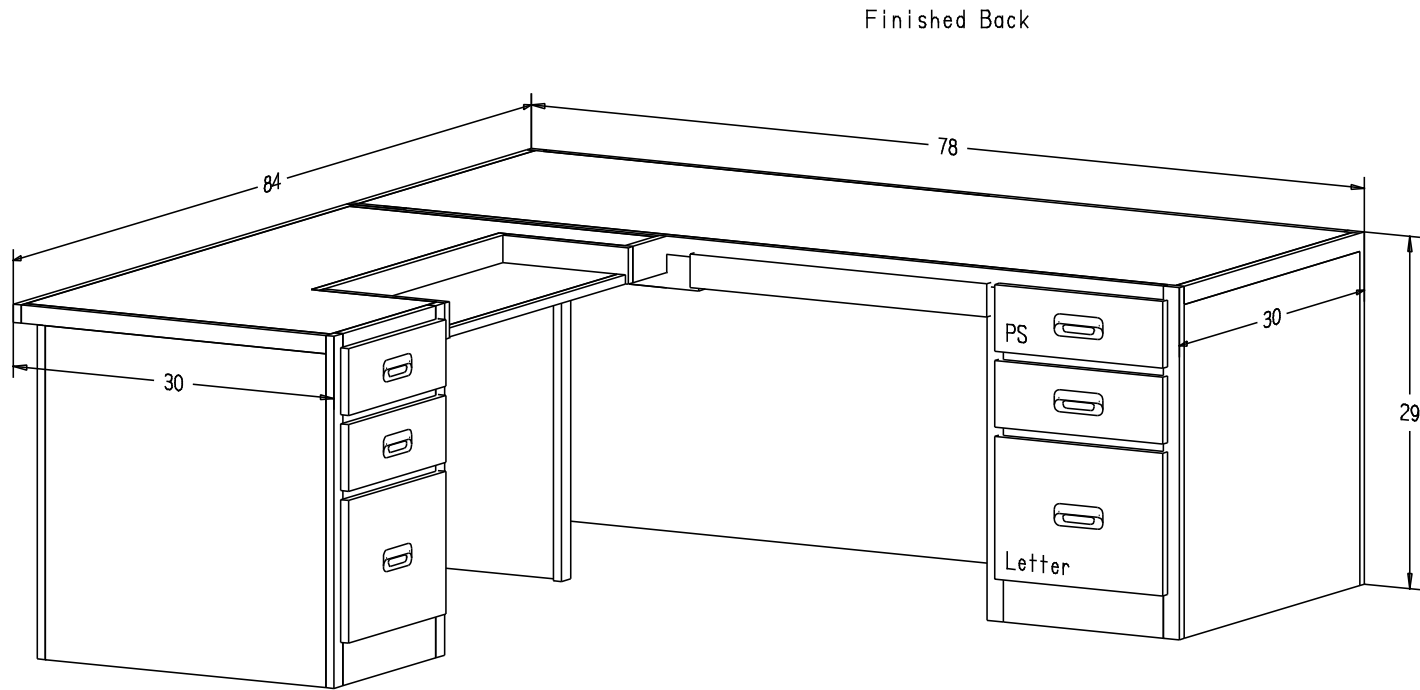

Wood:

Putty:

Buyer Customer	
For	
Designer	Price 1,223.00
Date Due	Qty
Description Left Desk and Return	

Pull #847 3 3/4" CC

Finish