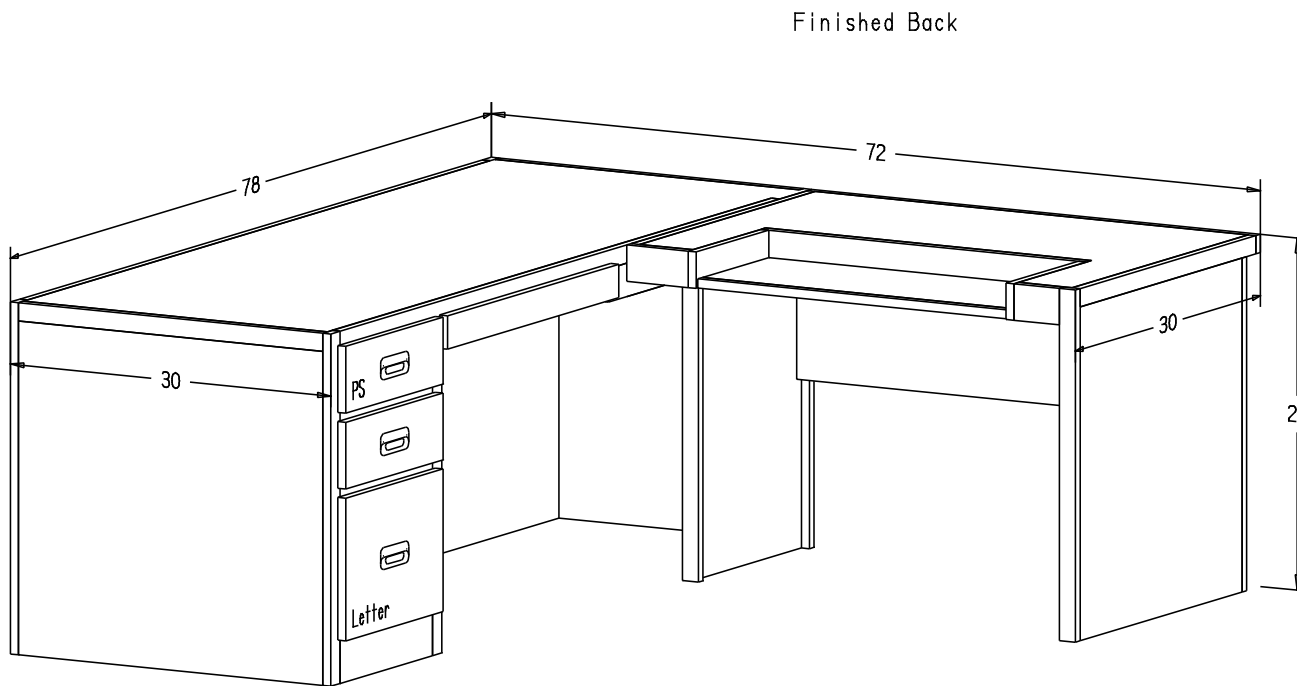

Wood:

Putty:

Buyer Customer	
For	
Designer	Price 1,009.00
Date Due	Qty
Description Right Desk and Return	

Pull #847 3 3/4" CC

Finish