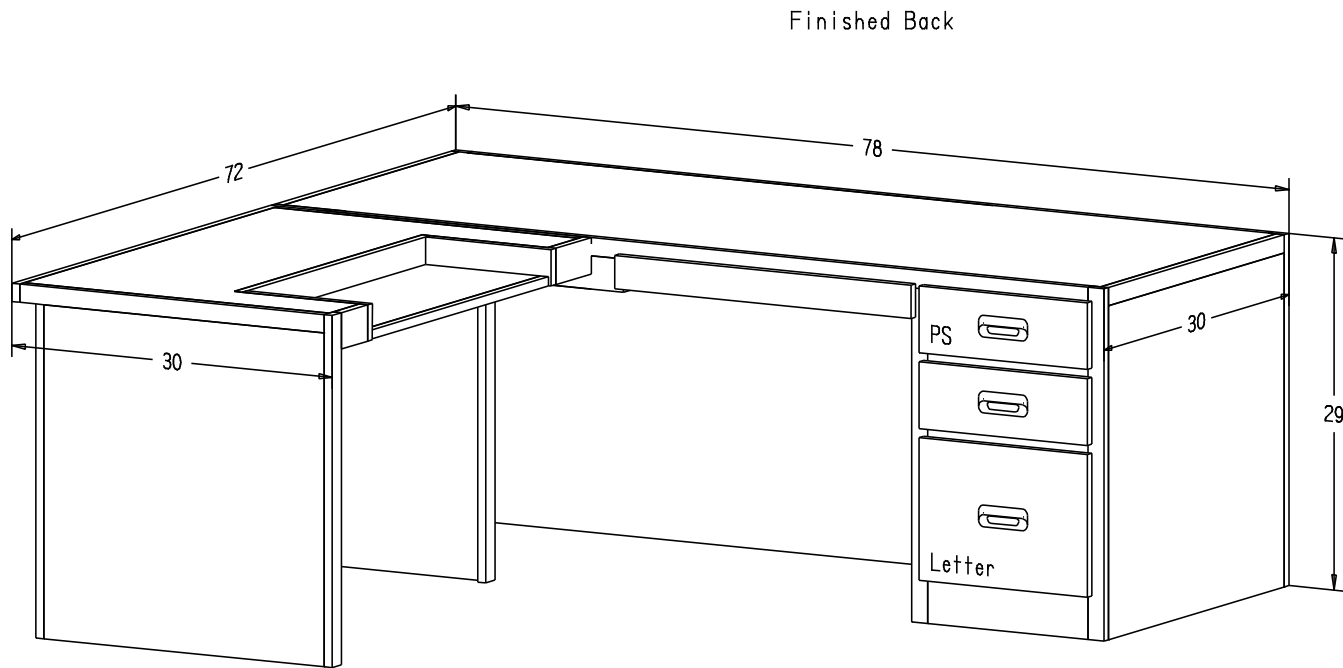

## **Desk and Returns**

[Left](#)

[Right](#)

Wood:

Putty:

Buyer Customer	
For	
Designer	Price <b>1,009.00</b>
Date Due	Qty
Description Left Desk and Return	

Pull #847 3 3/4" CC

Finish