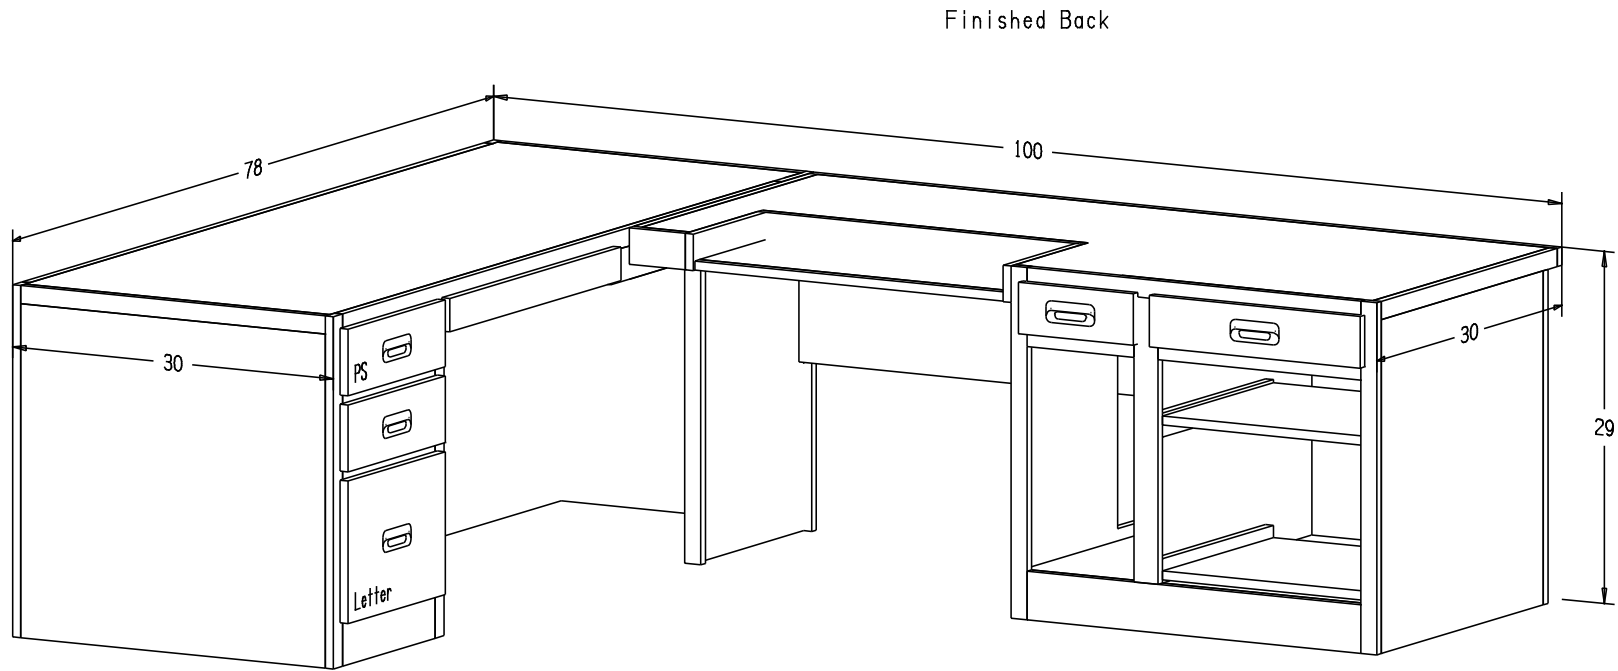

Wood:

Putty:

Buyer Customer	
For	
Designer	Price 1,386.00
Date Due	Qty
Description Right Desk and Return	

Pull #847 3 3/4" CC

Finish