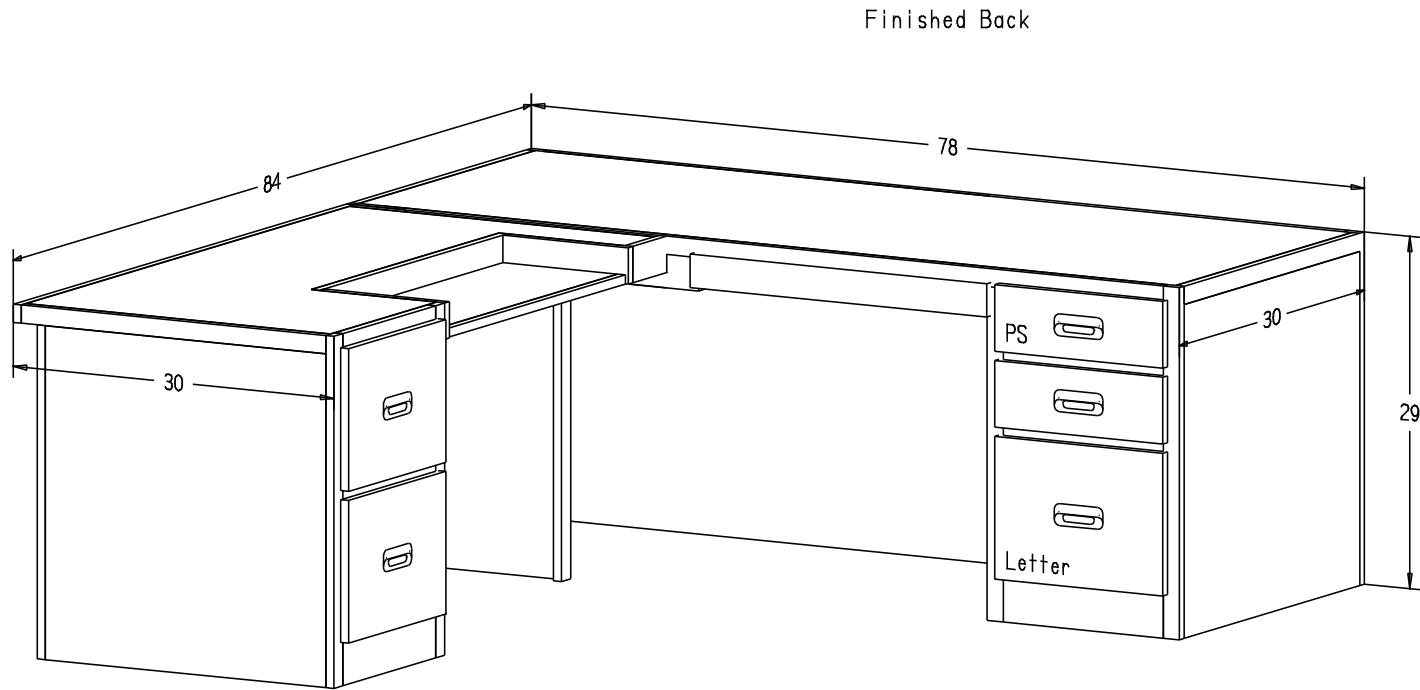

Pull #847 3 3/4" CC

Finish

Wood:

Putty:

Buyer Customer	
For	
Designer	Price <b>1,185.00</b>
Date Due	Qty
Description Left Desk and Return	

Pull #847 3 3/4" CC

Finish

Wood: