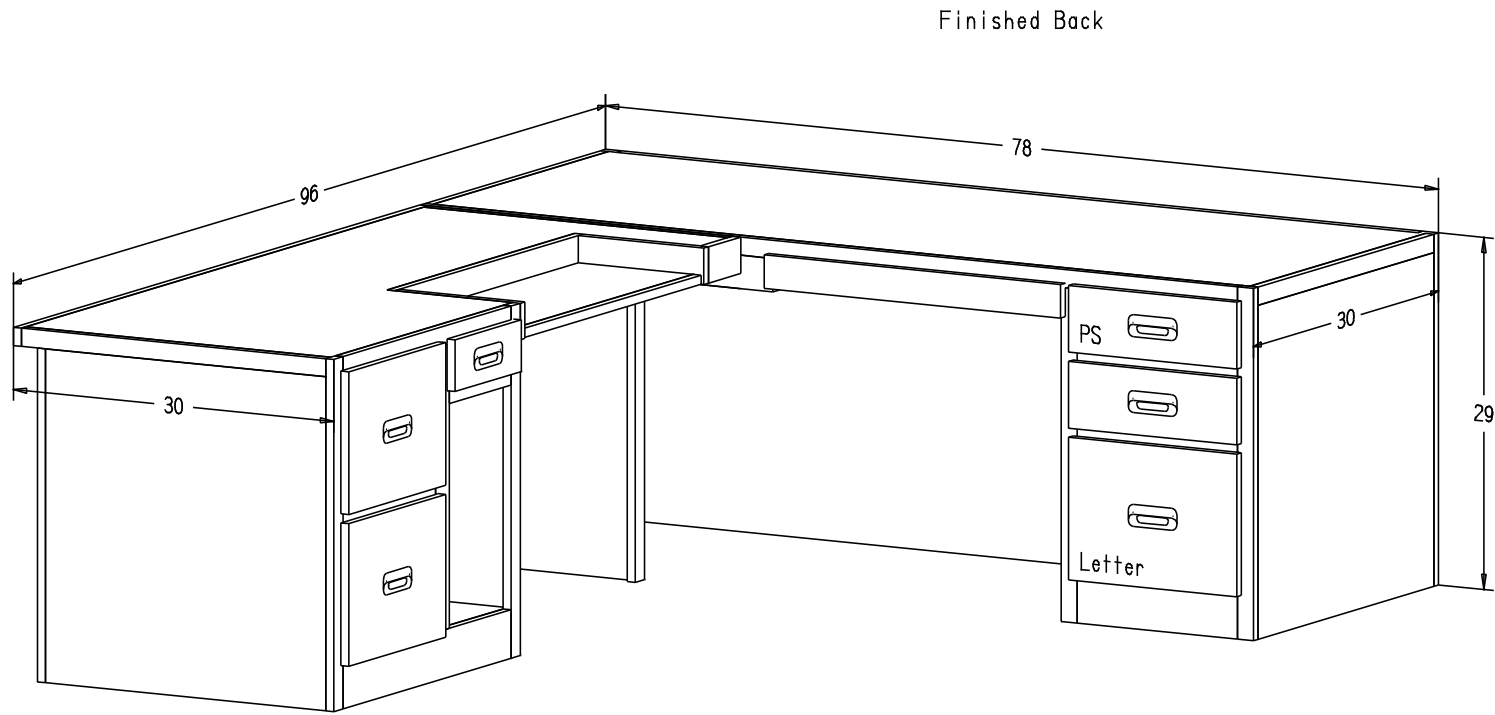

Pull #847 3 3/4" CC

Finish

Wood:

Putty:

Buyer Customer	
For	
Designer	Price <b>1,343.00</b>
Date Due	Qty
Description Left Desk and Return	

Pull #847 3 3/4" CC

Finish

Wood: