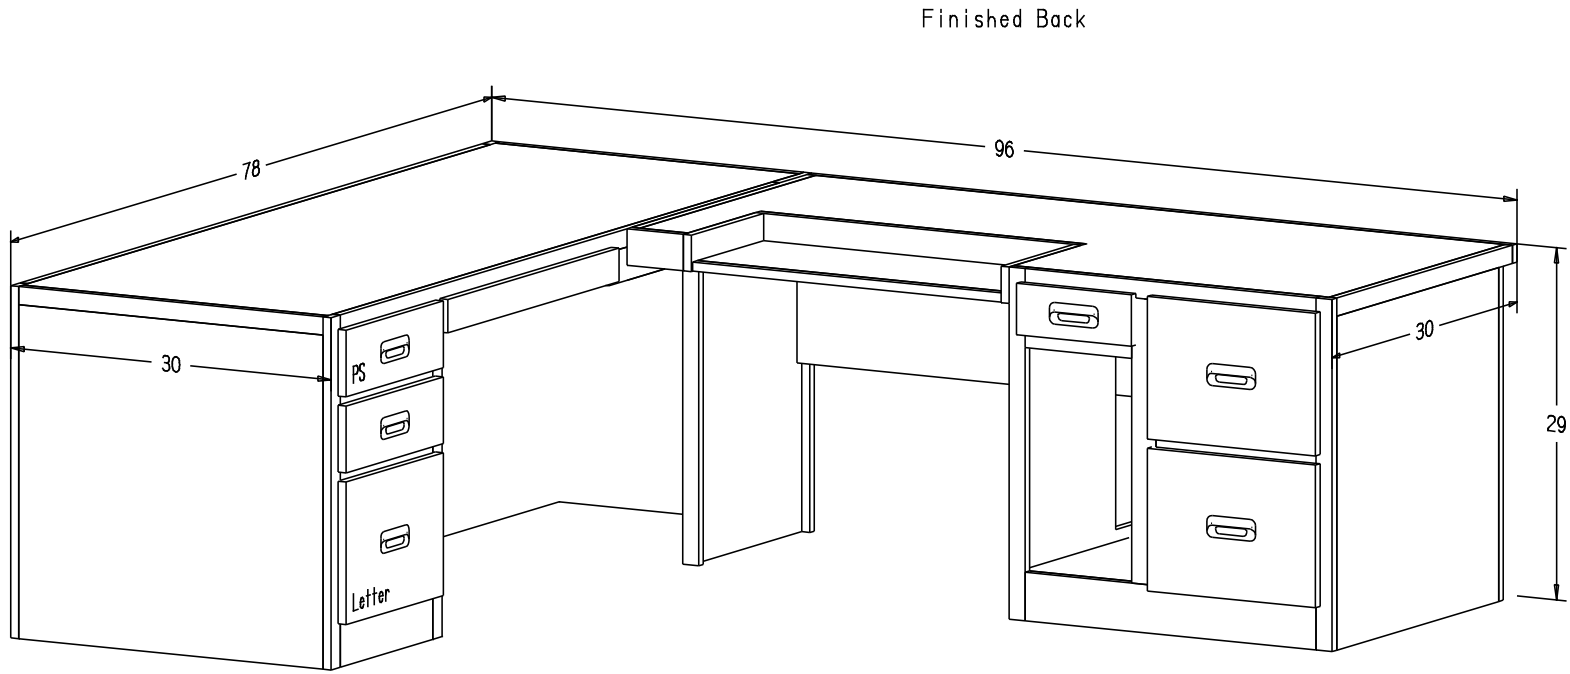

Wood:

Putty:

Buyer Customer	
For	
Designer	Price 1,343.00
Date Due	Qty
Description Right Desk and Return	

Pull #847 3 3/4" CC

Finish