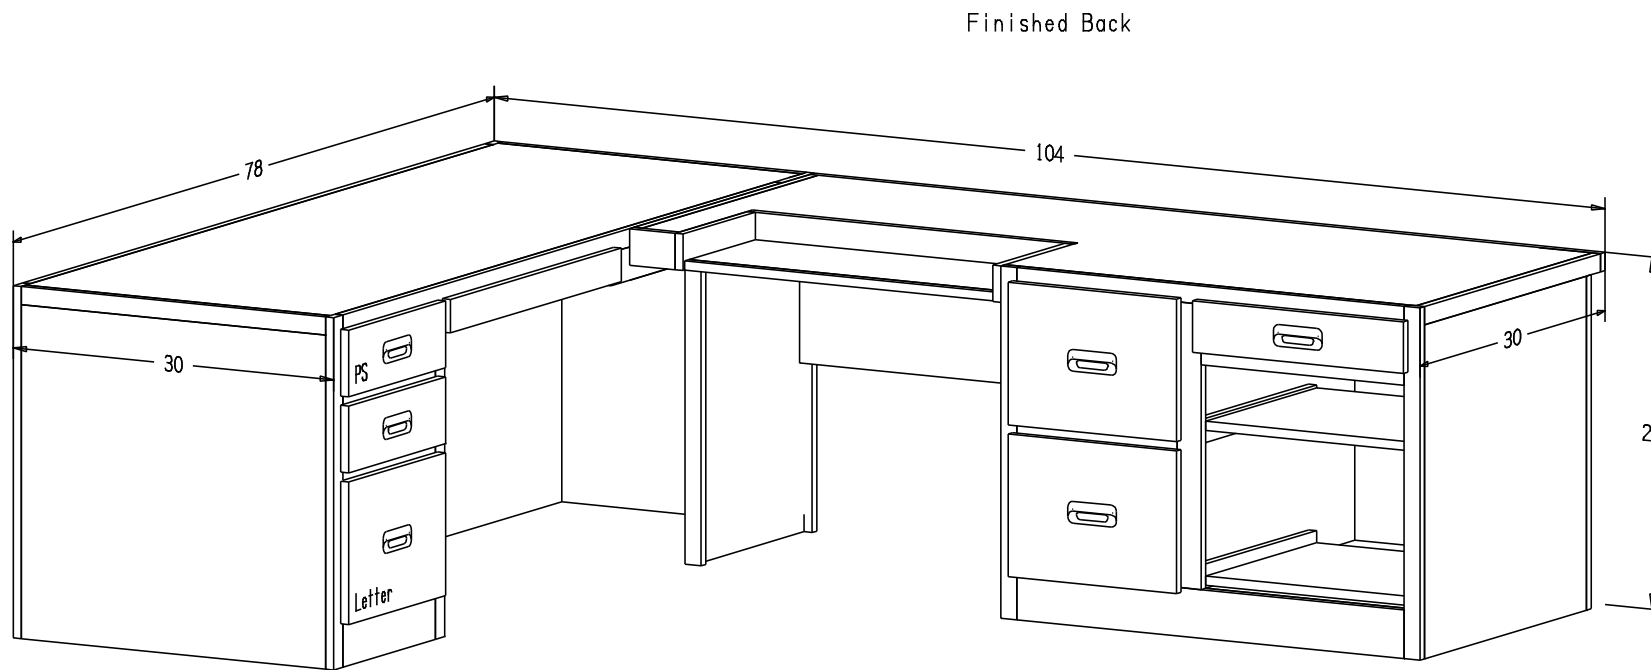

Pull #847 3 3/4" CC

Finish

Wood:

Putty:

Buyer Customer	
For	
Designer	Price <b>1,431.00</b>
Date Due	Qty
Description Right Desk and Return	

Pull #847 3 3/4" CC

Finish