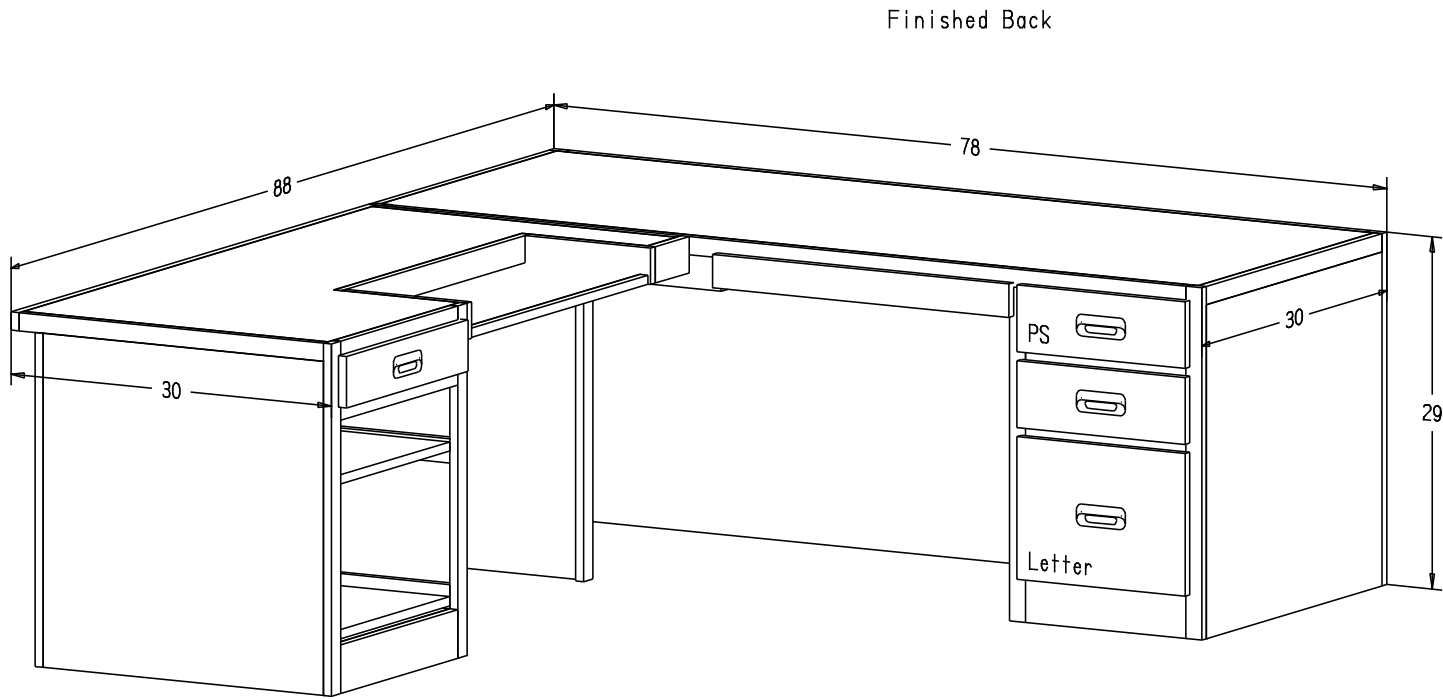

Wood:

Putty:

Buyer Customer	
For	
Designer	Price 1,228.00
Date Due	Qty
Description Left Desk and Return	

Pull #847 3 3/4" CC

Finish