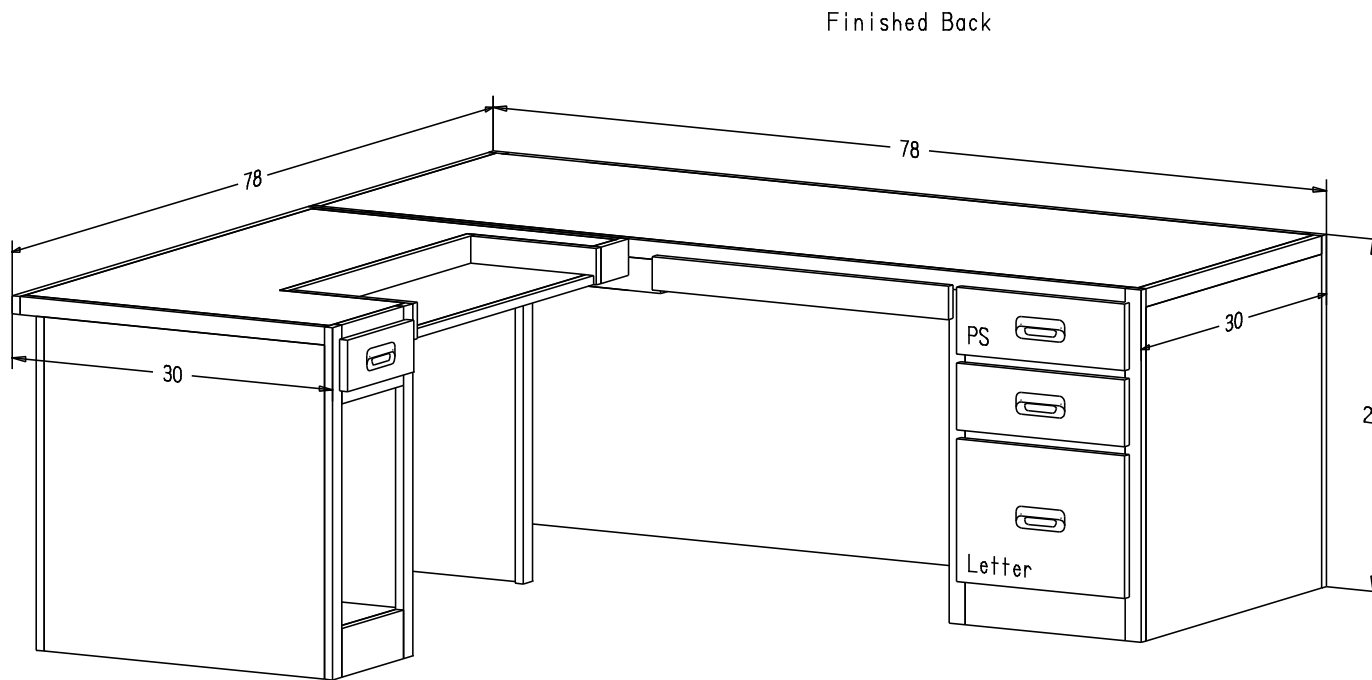

Wood:

Putty:

Buyer Customer	
For	
Designer	Price 1,127.00
Date Due	Qty
Description Left Desk and Return	

Pull #847 3 3/4" CC

Finish