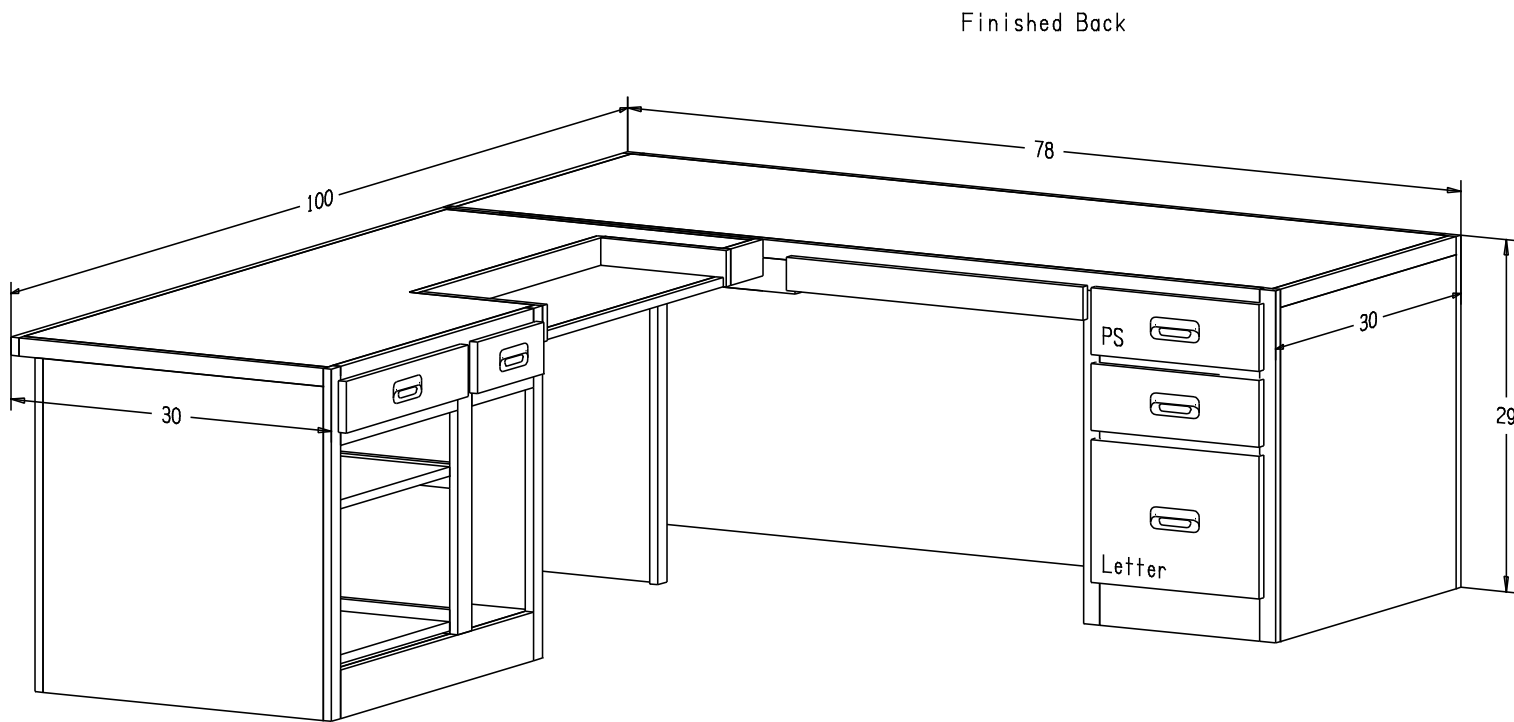

Wood:

Putty:

Buyer Customer	
For	
Designer	Price 1,386.00
Date Due	Qty
Description Left Desk and Return	

Pull #847 3 3/4" CC

Finish