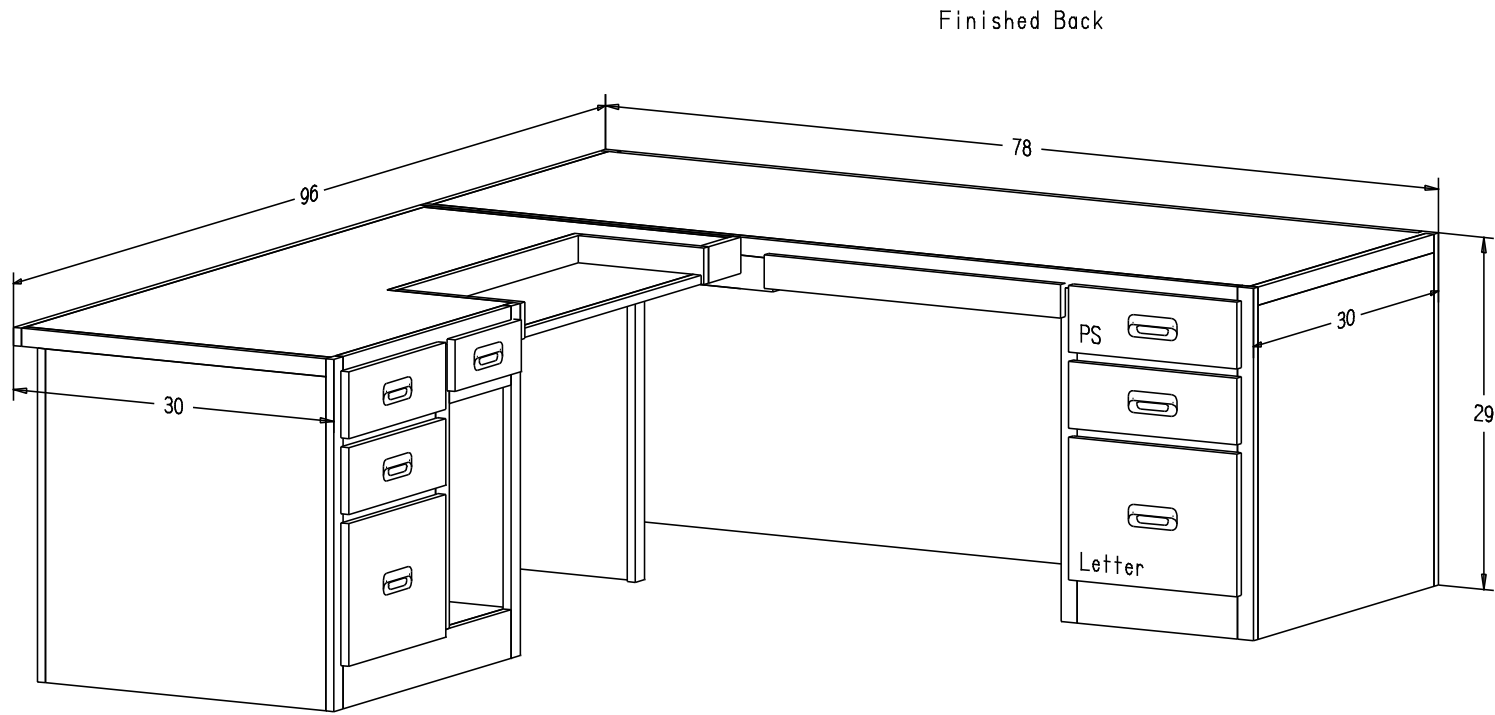

Wood:

Putty:

Buyer Customer	
For	
Designer	Price 1,381.00
Date Due	Qty
Description Left Desk and Return	

Pull #847 3 3/4" CC

Finish