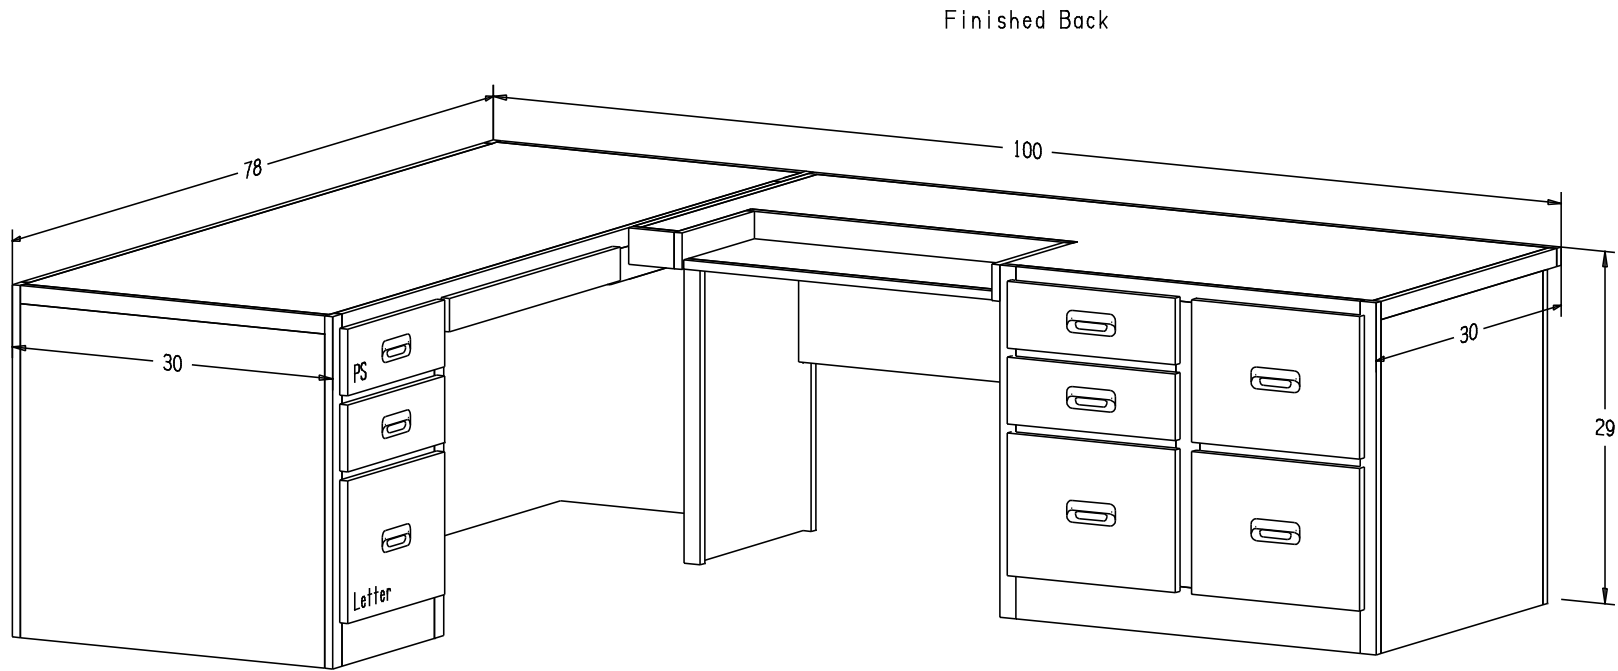

Pull #847 3 3/4" CC

Finish

Wood:

Putty:

Buyer Customer	
For	
Designer	Price 1,425.00
Date Due	Qty
Description Right Desk and Return	

Pull #847 3 3/4" CC

Finish

Wood: