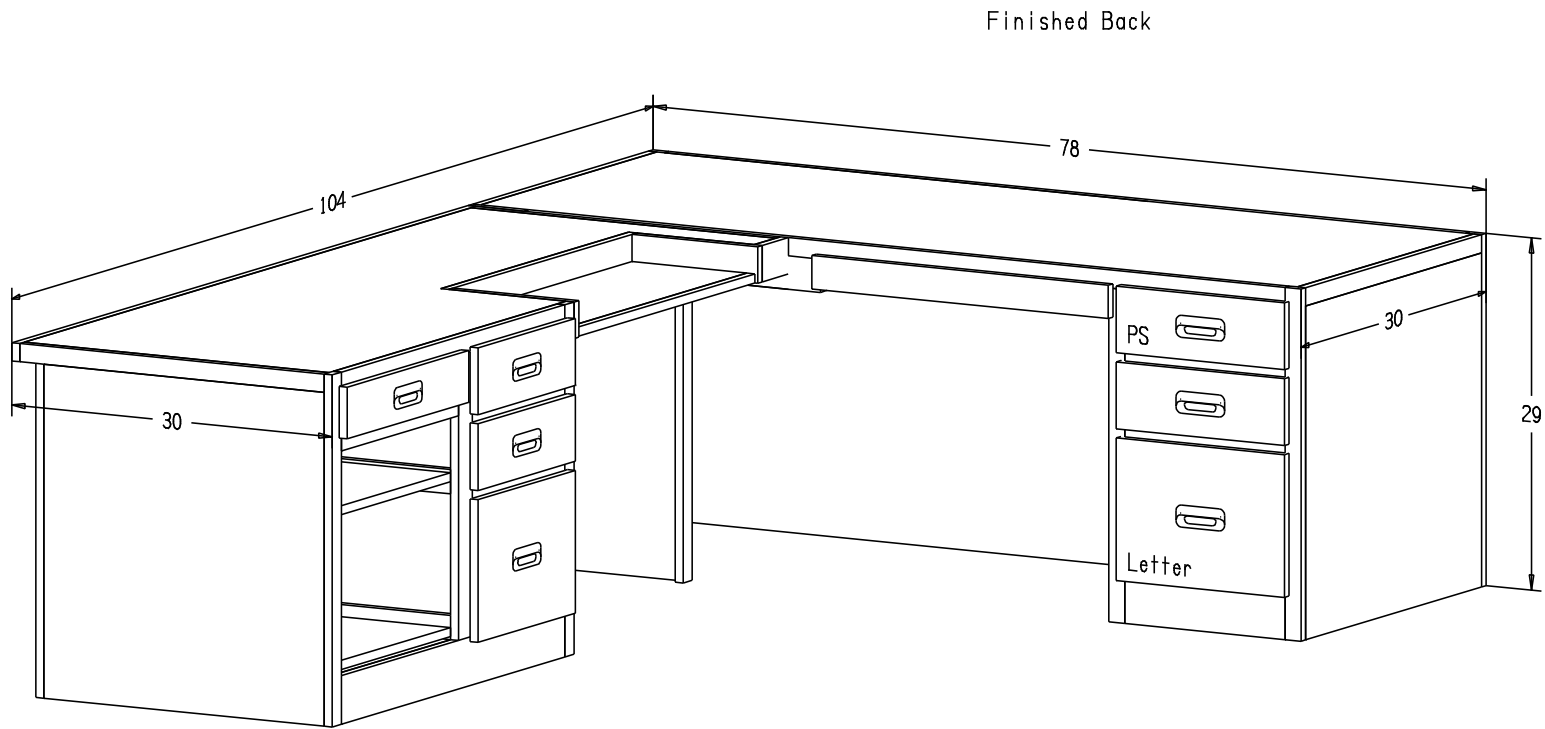

Pull #847 3 3/4" CC

Finish

Wood:

Putty:

Buyer Customer	
For	
Designer	Price <b>1,469.00</b>
Date Due	Qty
Description Left Desk and Return	

Pull #847 3 3/4" CC

Finish

Wood: