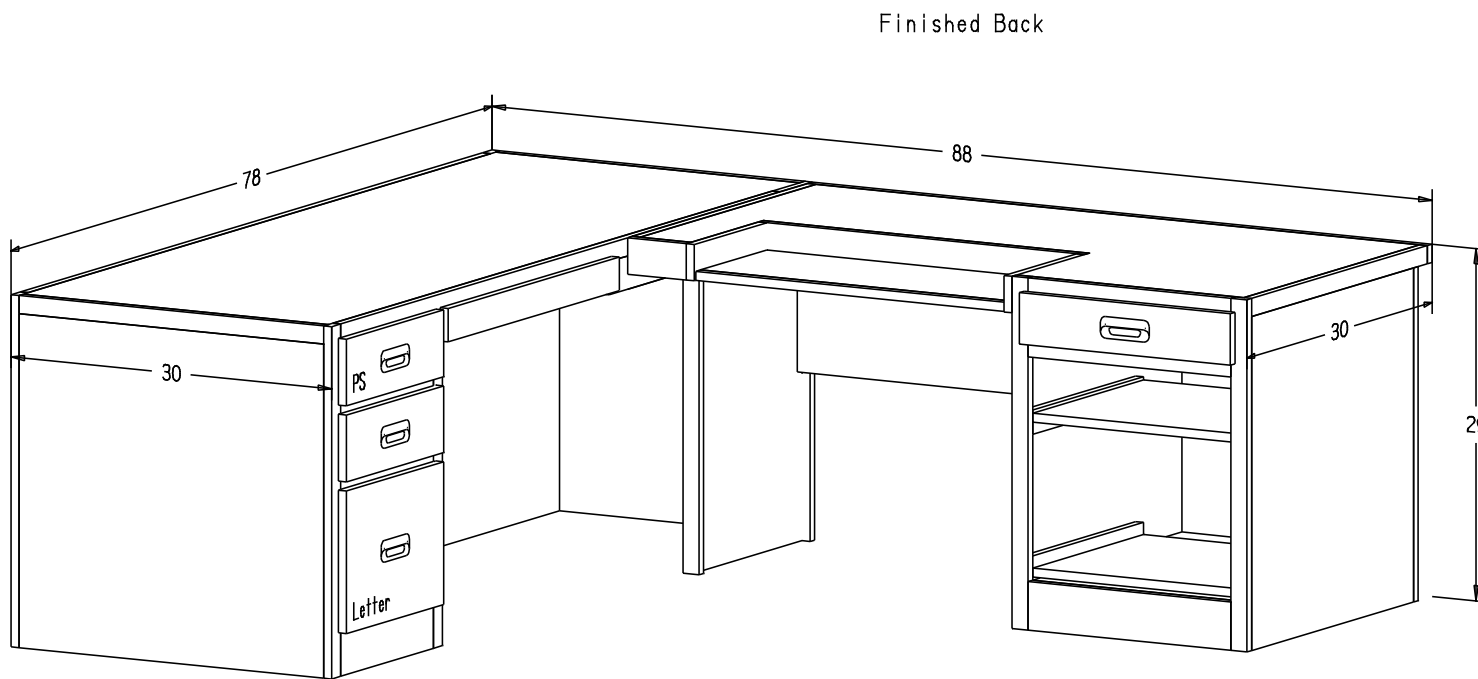

Pull #847 3 3/4" CC

Finish

Wood:

Putty:

Buyer Customer	
For	
Designer	Price <b>1,228.00</b>
Date Due	Qty
Description Right Desk and Return	

Pull #847 3 3/4" CC

Finish

Wood: