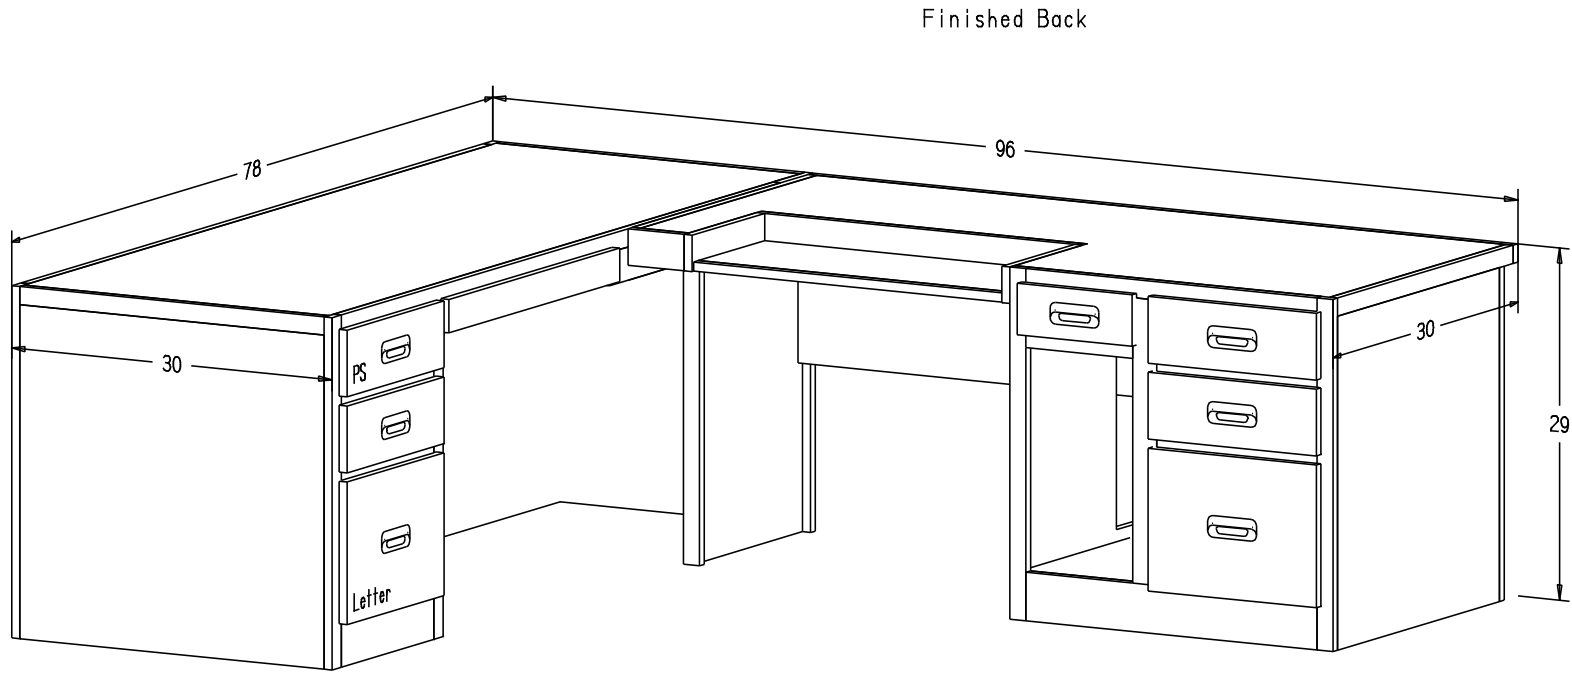

Wood:

Putty:

Buyer Customer	
For	
Designer	Price 1,381.00
Date Due	Qty
Description Right Desk and Return	

Pull #847 3 3/4" CC

Finish