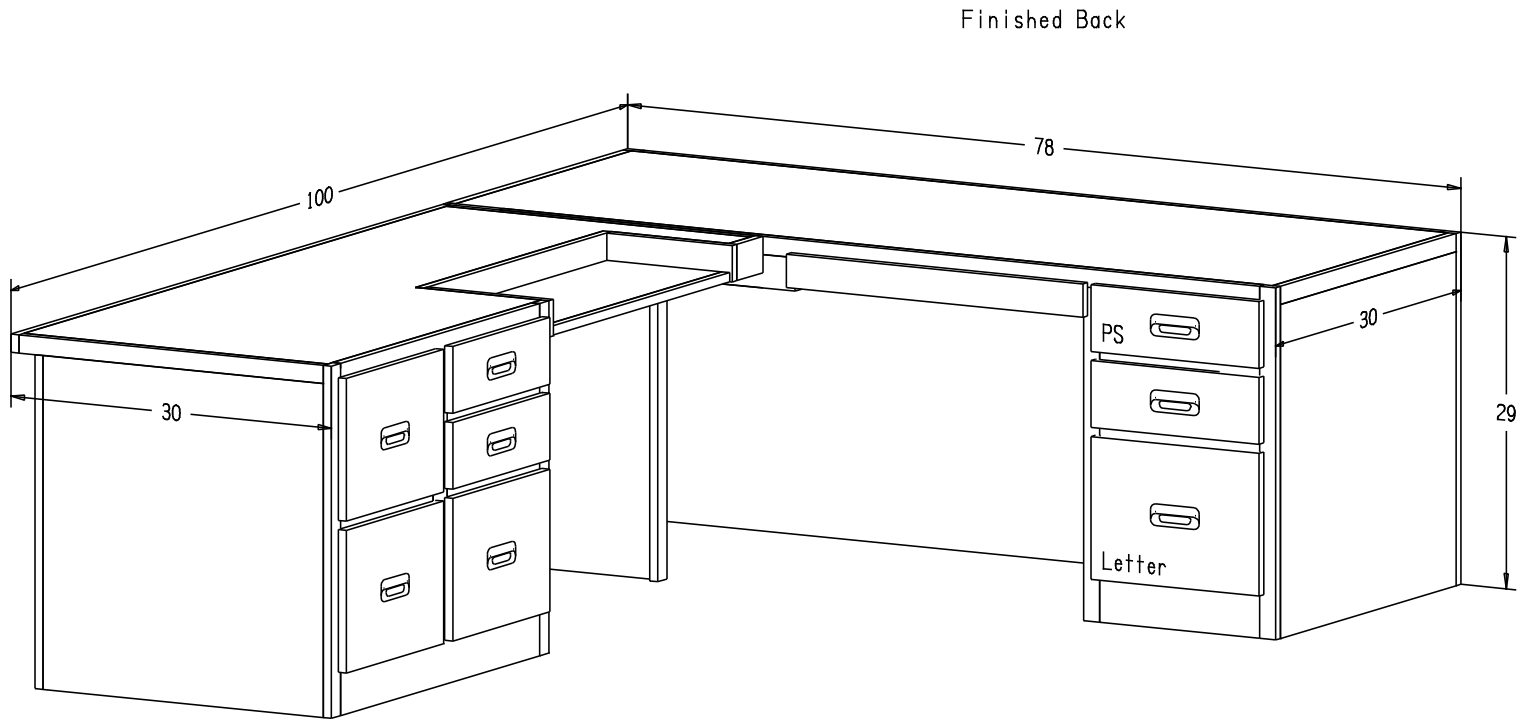

Wood:

Putty:

Buyer Customer	
For	
Designer	Price 1,425.00
Date Due	Qty
Description Left Desk and Return	

Pull #847 3 3/4" CC

Finish