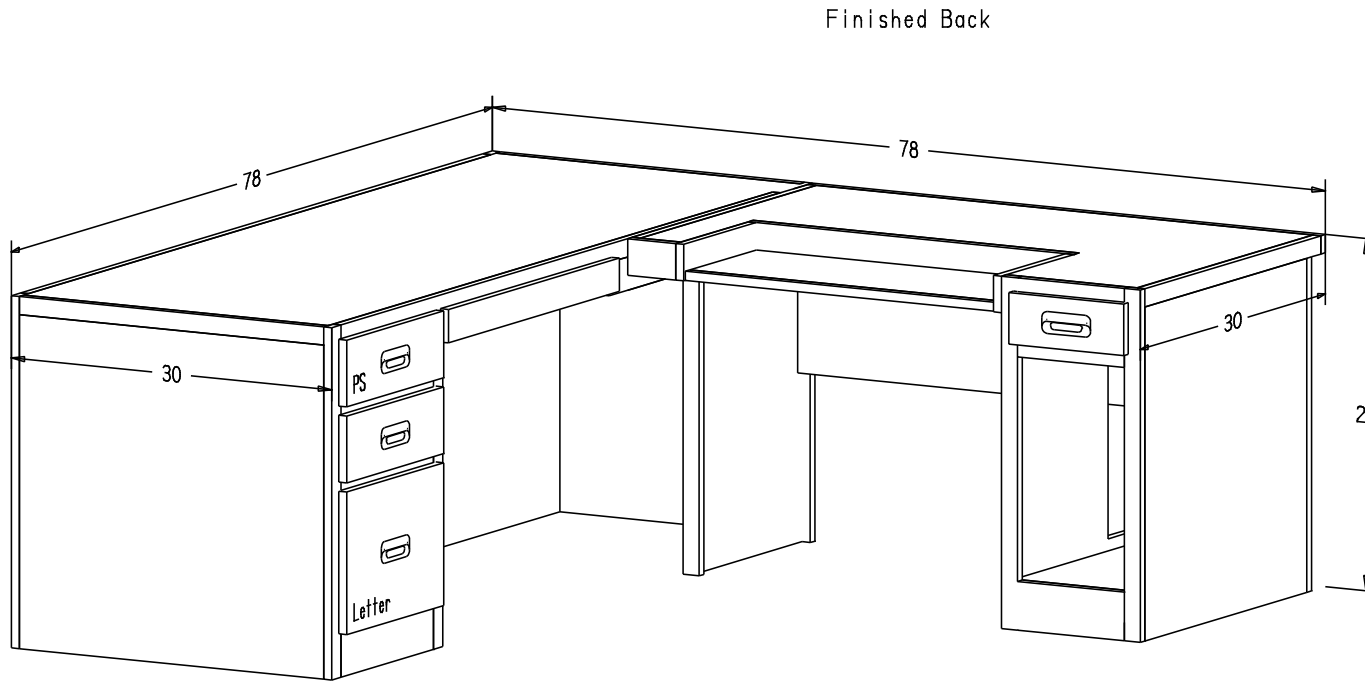

Pull #847 3 3/4" CC

Finish

Wood:

Putty:

Buyer Customer	
For	
Designer	Price 1,127.00
Date Due	Qty
Description Right Desk and Return	

Pull #847 3 3/4" CC

Finish

Wood: