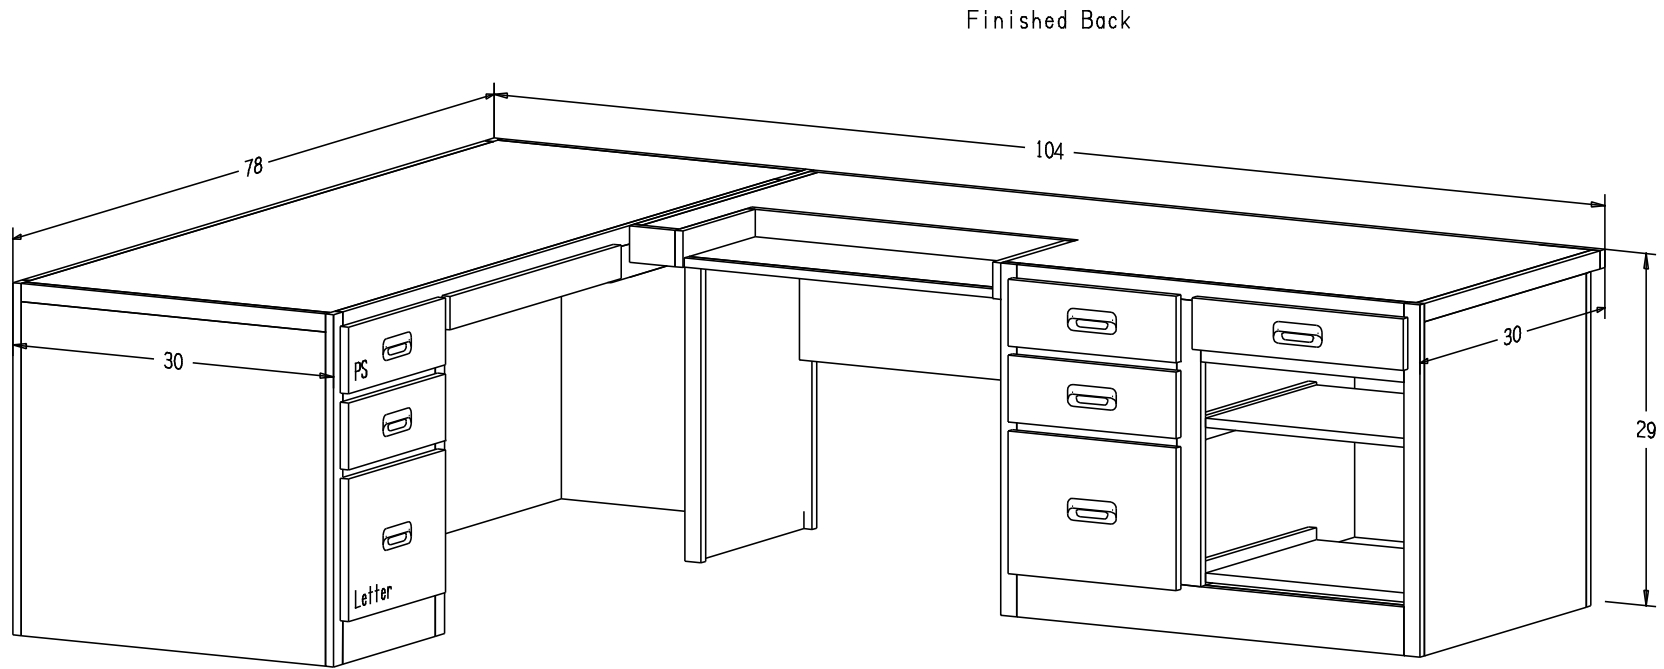

Wood:

Putty:

Buyer Customer	
For	
Designer	Price 1,469.00
Date Due	Qty
Description Right Desk and Return	

Pull #847 3 3/4" CC

Finish