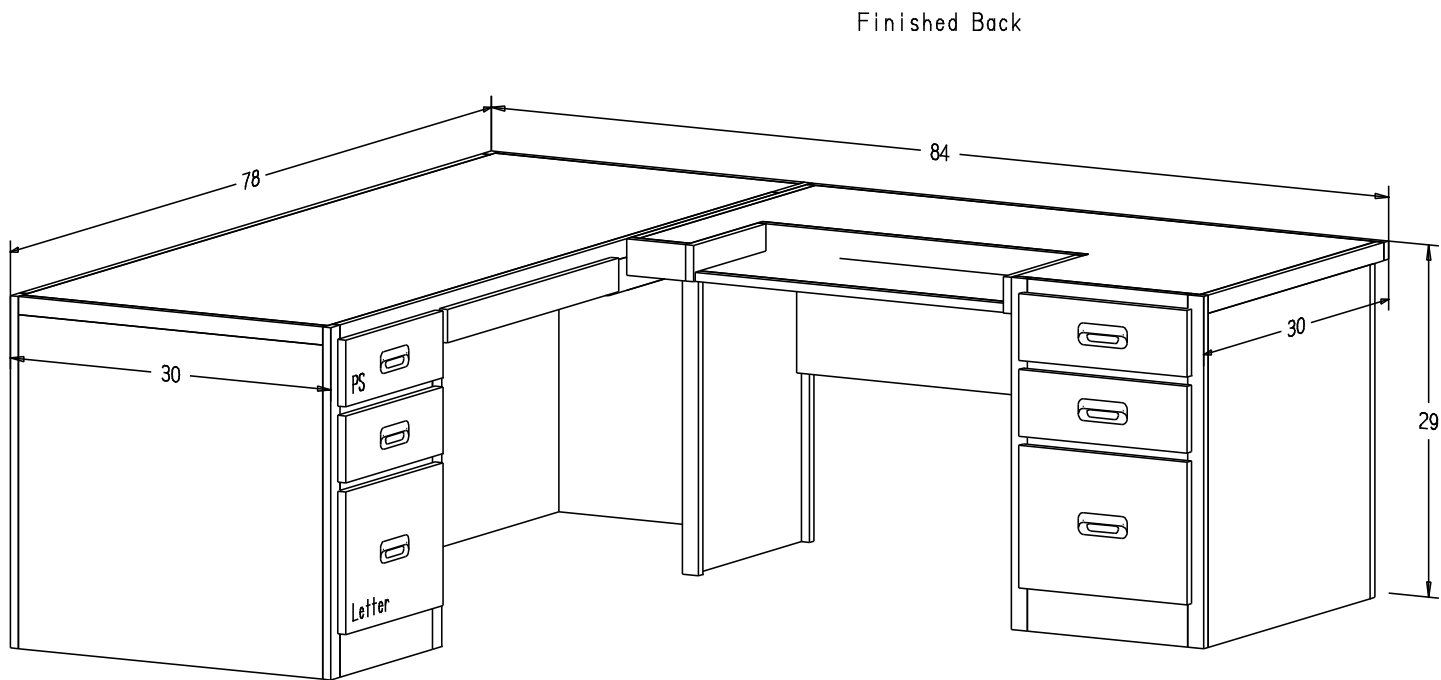

Wood:

Putty:

Buyer Customer	
For	
Designer	Price 1,223.00
Date Due	Qty
Description Right Desk and Return	

Pull #847 3 3/4" CC

Finish