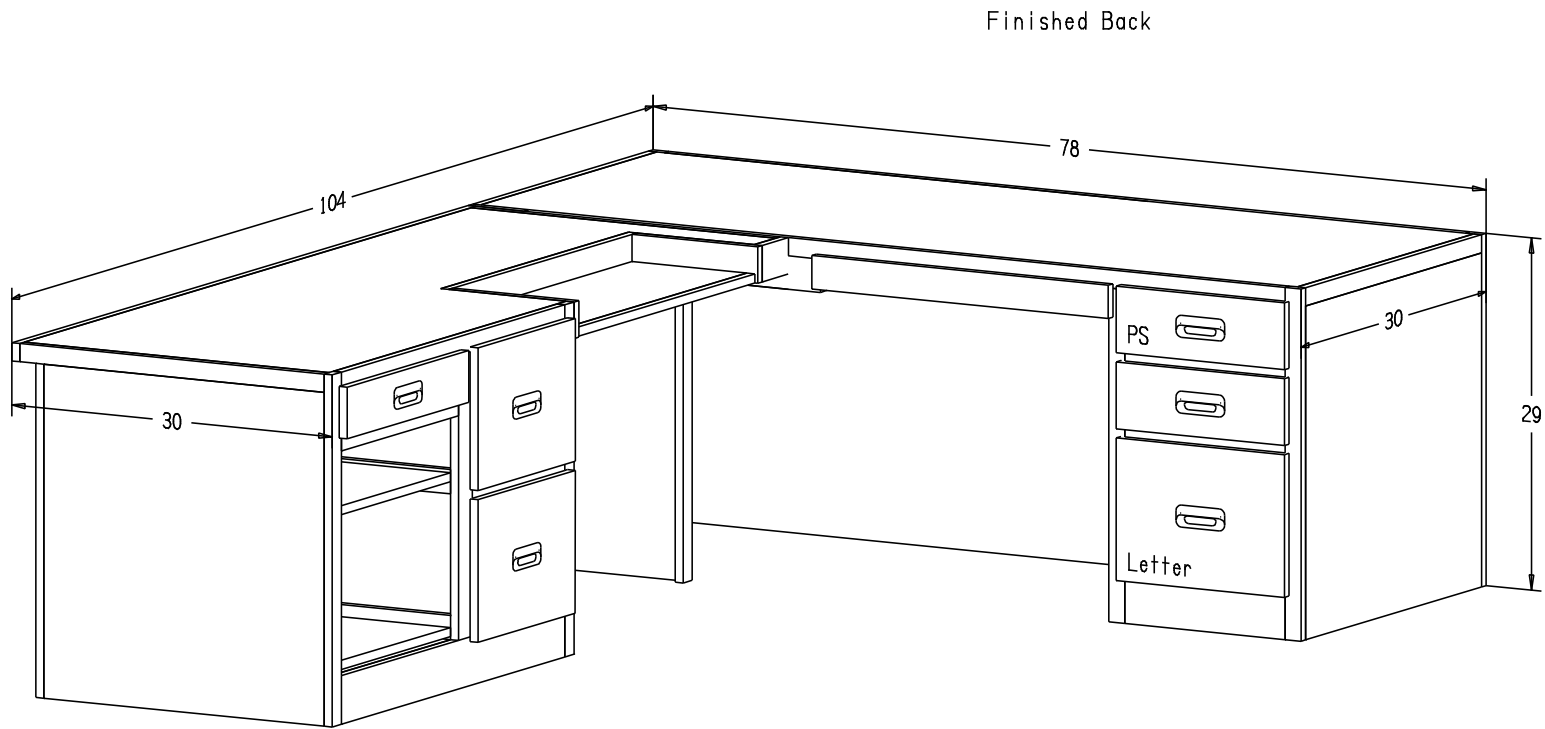

Wood:

Putty:

Buyer Customer	
For	
Designer	Price 1,431.00
Date Due	Qty
Description Left Desk and Return	

Pull #847 3 3/4" CC

Finish