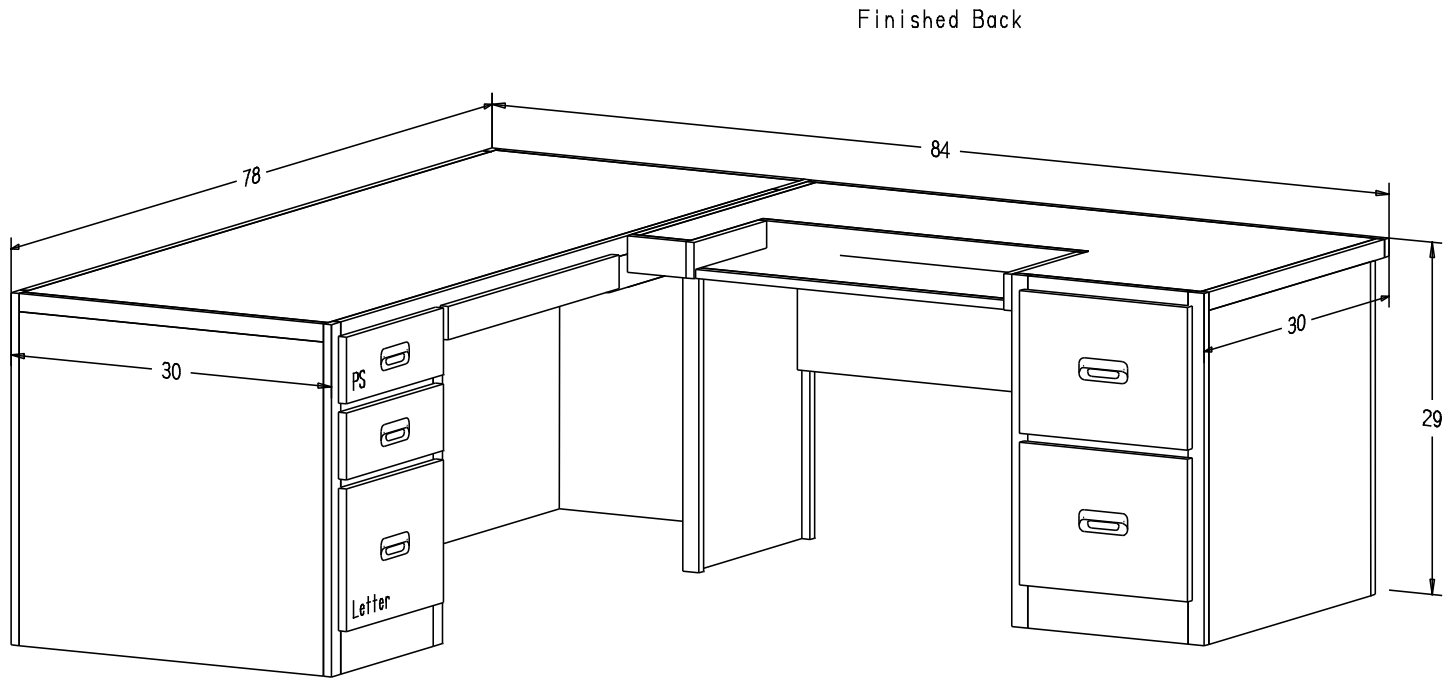

Wood:

Putty:

Buyer Customer	
For	
Designer	Price 1,185.00
Date Due	Qty
Description Right Desk and Return	

Pull #847 3 3/4" CC

Finish