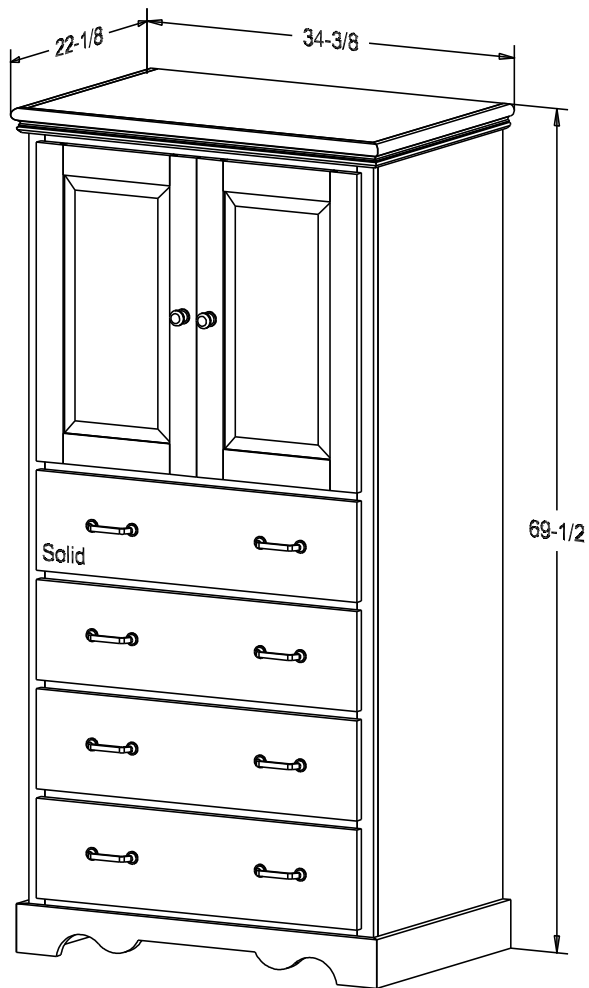

Buyer Name	
For	
Designer	Price <b>755.00</b>
Date Due	Qty
Description Armoire	

Pull #4483-R2 3 3/4" CC  
Knob #4485-R2

Finish

Wood:

Putty:  
1/4 Round

Chair Rail flush to cabinet  
Finished Top

Finish

Buyer Name	
For	
Designer	Price 866.00
Date Due	Qty
Description 20" TV Armoire	

Pull #4483-R2 3 3/4" CC

Knob #4485-R2

Typical 20" TV Size

18 1/4h 24w 20 1/2d

Wood:

Putty:  
1/4 Round

Chair Rail flush to cabinet  
Finished Top

Finish

Buyer Name	
For	
Designer	Price <b>936.00</b>
Date Due	Qty
Description 20" TV Armoire	

Pull #4483-R2 3 3/4" CC  
Knob #4485-R2

Typical 20" TV Size  
18 1/4h 24w 20 1/2d

The Pocket Doors do not  
extend past the face  
frame when opened.