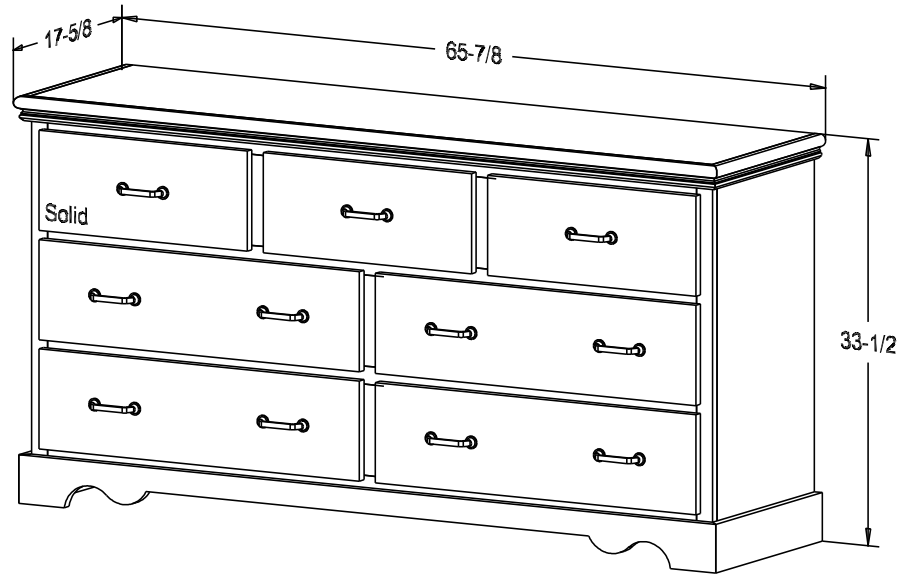

Wood:

Putty:
1/4 Round

Buyer Name	
For	
Designer	Price 779.00
Date Due	Qty
Description Dresser	

Pull #4483-R2 3 3/4" CC

Finish