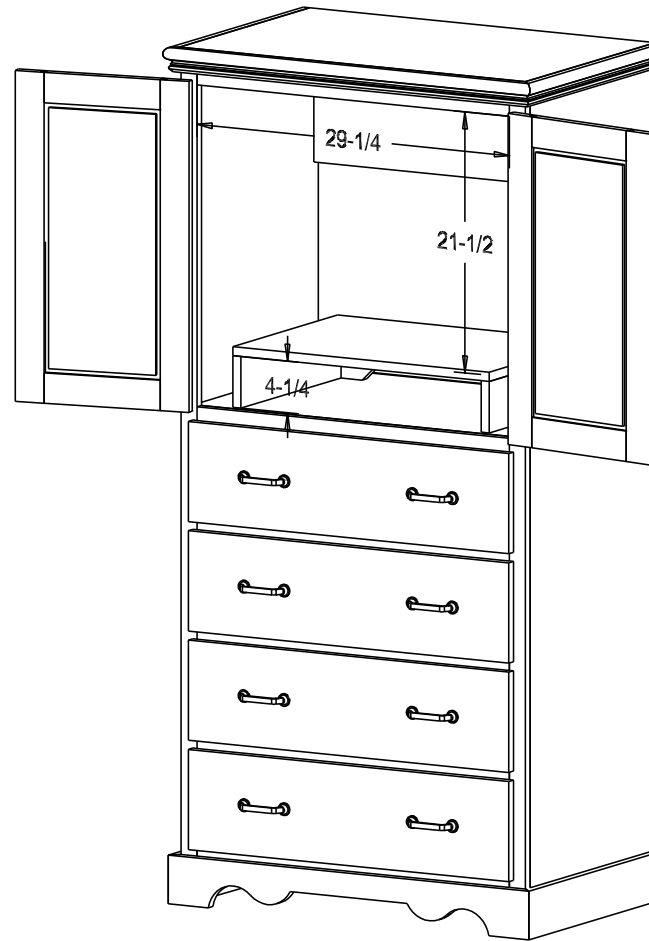

Buyer Name	
For	
Designer	Price <b>936.00</b>
Date Due	Qty
Description 20" TV Armoire	

Pull #4483-R2 3 3/4" CC  
Knob #4485-R2

Typical 20" TV Size  
18 1/4h 24w 20 1/2d

The Pocket Doors do not  
extend past the face  
frame when opened.

Wood:

Putty:  
1/4 Round

Chair Rail flush to cabinet  
Finished Top

Finish

Buyer Name	
For	
Designer	Price 873.00
Date Due	Qty
Description 27" TV Armoire	

Pull #4483-R2 3 3/4" CC  
Knob #4485-R2

Typical 27" TV Size  
20 3/8h 28 1/4w 19 5/8d