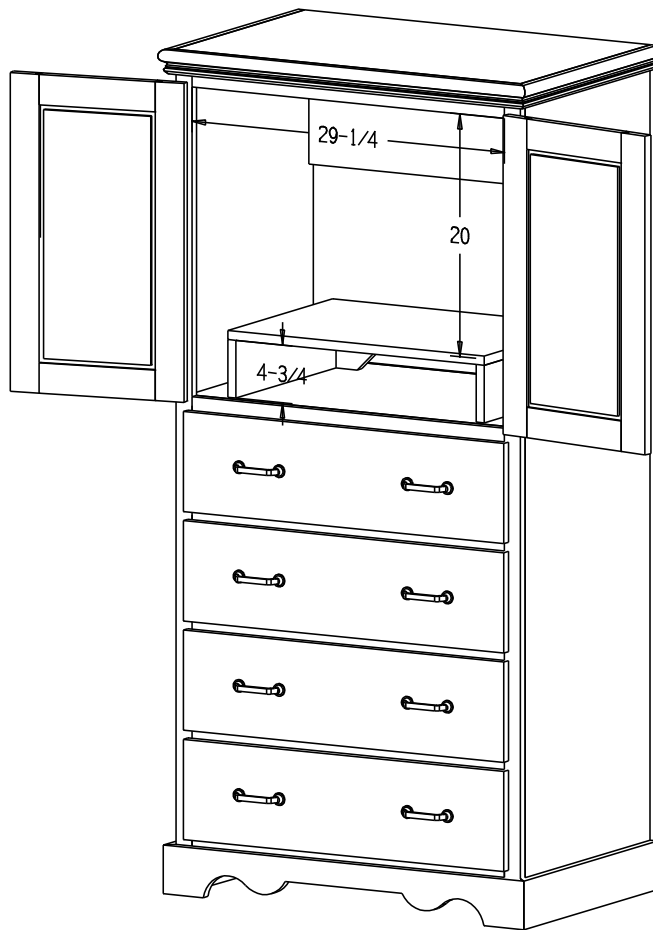

Wood:

Putty:
1/4 Round

Chair Rail flush to cabinet
Finished Top

Finish

Buyer Name	
For	
Designer	Price 866.00
Date Due	Qty
Description 20" TV Armoire	

Pull #4483-R2 3 3/4" CC

Knob #4485-R2

Typical 20" TV Size

18 1/4h 24w 20 1/2d