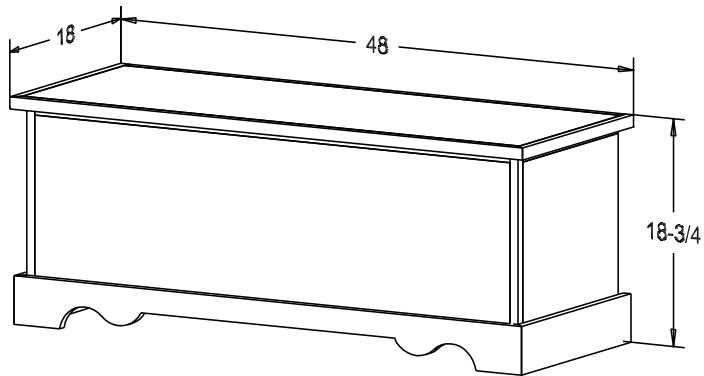

Wood:

Putty:

Buyer Name	
For	
Designer	Price 324.00
Date Due	Qty
Description Hope Chest	

Notes

Finish