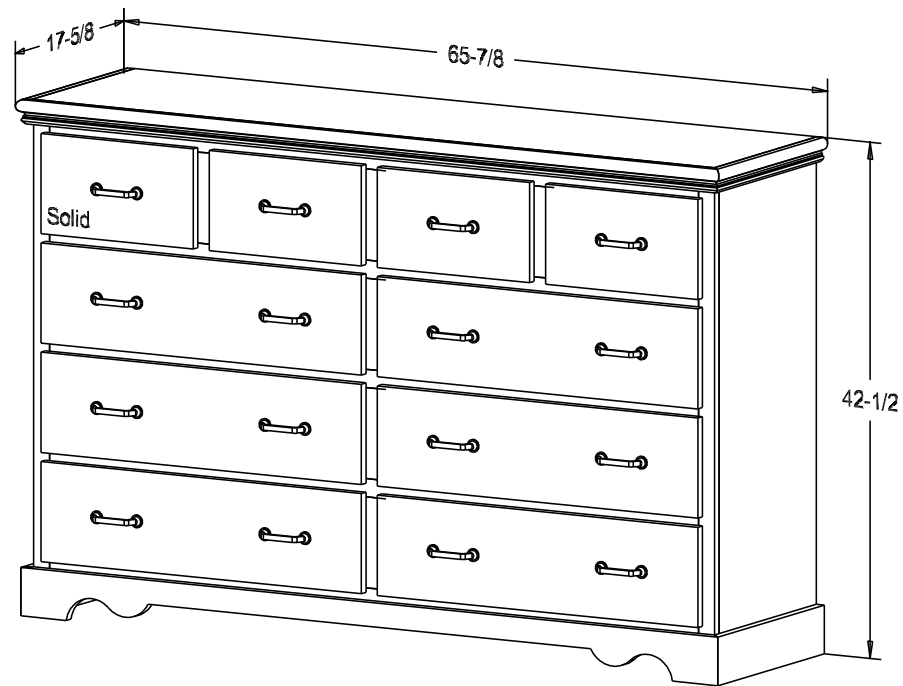

Pull #4483-R2 3 3/4" CC

Finish

Wood:

Putty:  
1/4 Round

Buyer Name	
For	
Designer	Price 1,023.00
Date Due	Qty
Description Dresser	

Pull #4483-R2 3 3/4" CC

Finish

Wood: