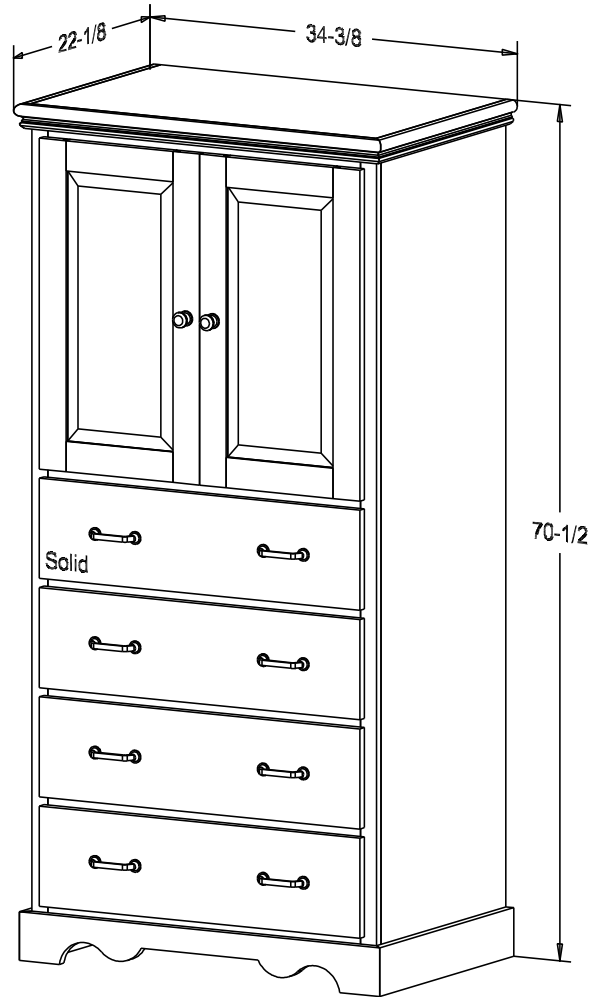

Pull #4483-R2 3 3/4" CC

Knob #4485-R2

Typical 20" TV Size

18 1/4h 24w 20 1/2d

Wood:

Putty:  
1/4 Round

Chair Rail flush to cabinet  
Finished Top

Finish

Buyer Name	
For	
Designer	Price <b>936.00</b>
Date Due	Qty
Description 20" TV Armoire	

Pull #4483-R2 3 3/4" CC  
Knob #4485-R2

Typical 20" TV Size  
18 1/4h 24w 20 1/2d

The Pocket Doors do not  
extend past the face  
frame when opened.

Wood:

Putty:  
1/4 Round

Chair Rail flush to cabinet  
Finished Top

Finish

Buyer Name	
For	
Designer	Price 873.00
Date Due	Qty
Description 27" TV Armoire	

Pull #4483-R2 3 3/4" CC  
Knob #4485-R2

Typical 27" TV Size  
20 3/8h 28 1/4w 19 5/8d