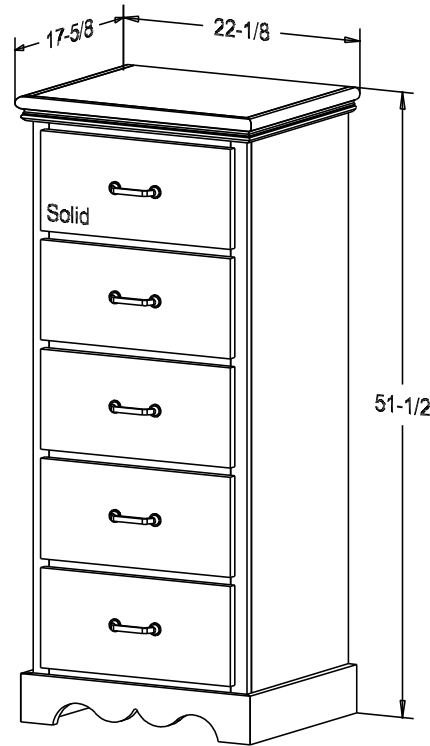

Wood:

Putty:
1/4 Round

Buyer Name	
For	
Designer	Price 481.00
Date Due	Qty
Description Lingerie Chest	

Pull #4483-R2 3 3/4" CC

Finish