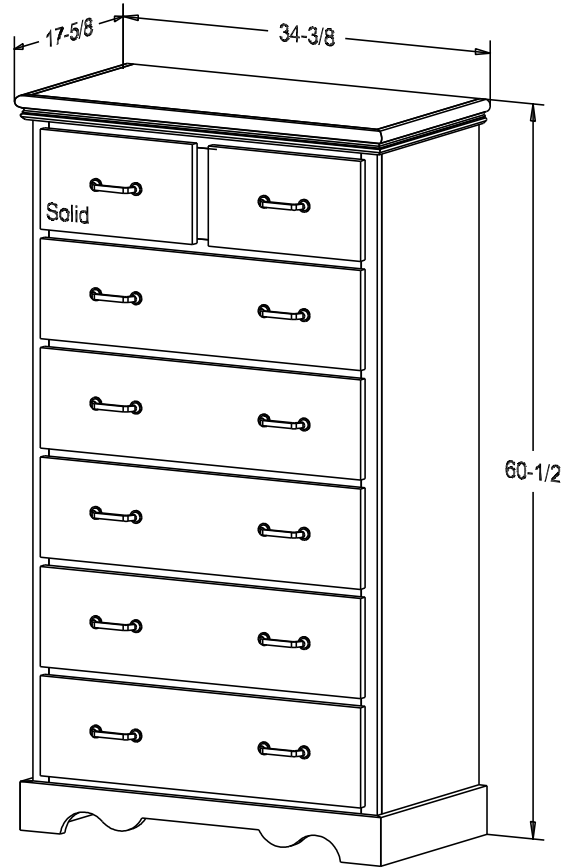

Pull #4483-R2 3 3/4" CC

Finish

Wood:

Putty:  
1/4 Round

Buyer Name	
For	
Designer	Price <b>755.00</b>
Date Due	Qty
Description Chest of Drawers	

Pull #4483-R2 3 3/4" CC

Finish

Wood: