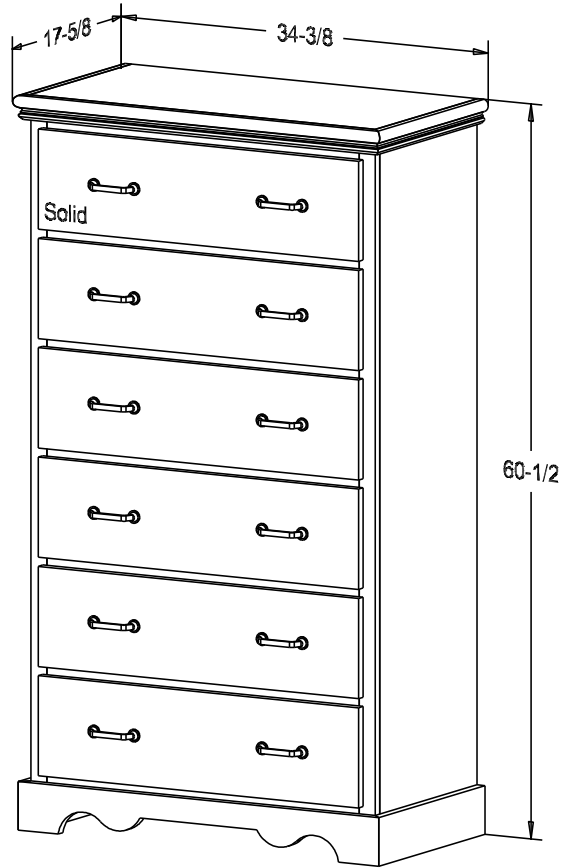

Wood:

Putty:
1/4 Round

Buyer Name	
For	
Designer	Price 707.00
Date Due	Qty
Description Chest of Drawers	

Pull #4483-R2 3 3/4" CC

Finish