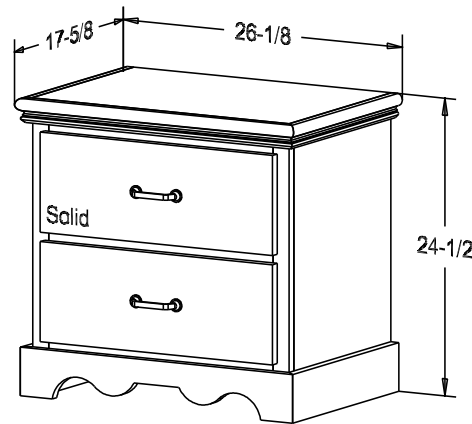

Wood:

Putty:
1/4 Round

Buyer Name	
For	
Designer	Price 242.00
Date Due	Qty
Description Nightstand	

Pull #4483-R2 3 3/4" CC

Finish