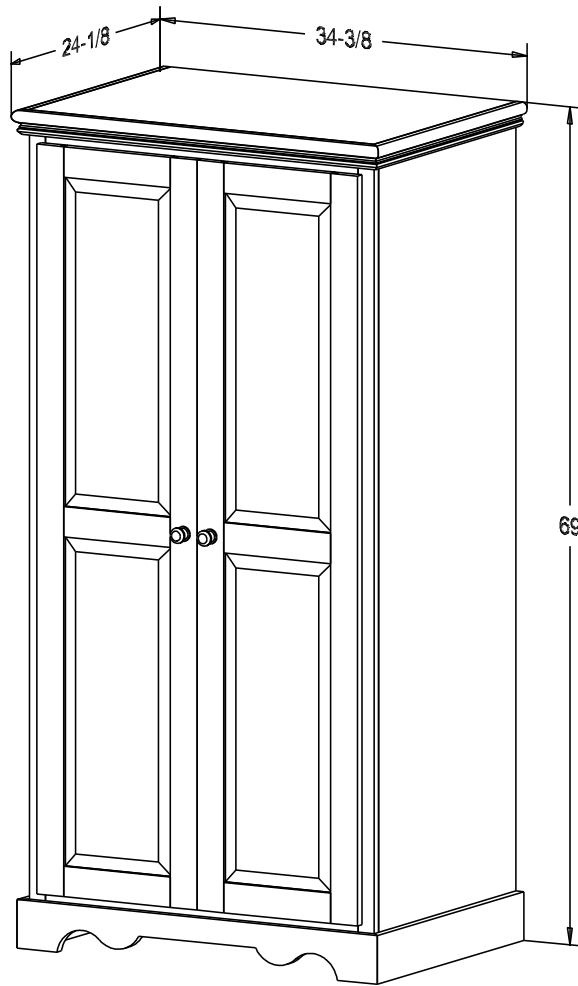

Wood:

Putty:  
1/4 Round

Chair Rail flush to cabinet  
Finished Top

Finish

Buyer Name	
For	
Designer	Price 873.00
Date Due	Qty
Description 27" TV Armoire	

Pull #4483-R2 3 3/4" CC  
Knob #4485-R2

Typical 27" TV Size  
20 3/8h 28 1/4w 19 5/8d

Wood:

Putty:  
1/4 Round

Chair Rail flush to cabinet  
Finished Top

Finish

Buyer Name	
For	
Designer	Price 1,004.00
Date Due	Qty
Description 27" TV Armoire	

Pull #4483-R2 3 3/4" CC  
Knob #4485-R2

Typical 27" TV Size  
20 3/8h 28 1/4w 19 5/8d

The Pocket Doors do not  
extend past the face  
frame when opened.

Wood:

Putty:  
1/4 Round

Chair Rail flush to cabinet  
Finished Top

Buyer Name	
For	
Designer	Price 766.00
Date Due	Qty
Description Armoire Closet	