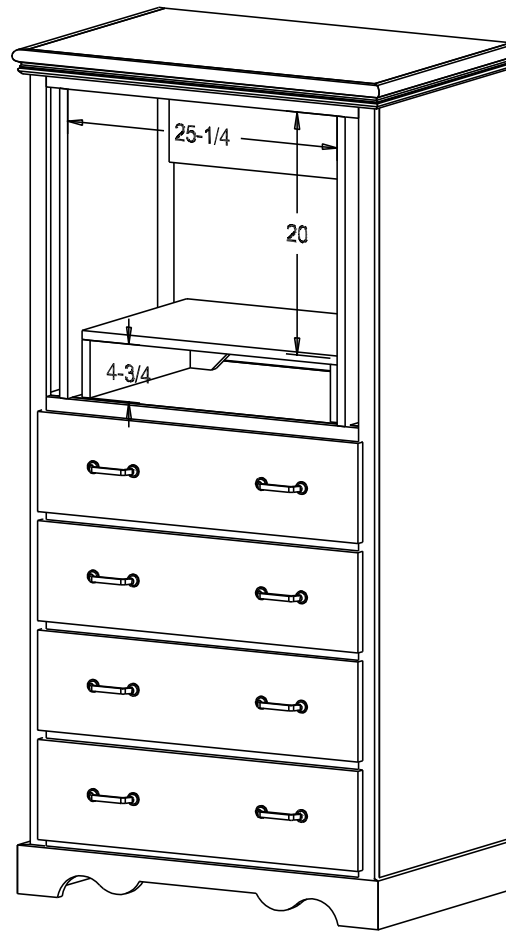

Pull #4483-R2 3 3/4" CC

Knob #4485-R2

Typical 20" TV Size

18 1/4h 24w 20 1/2d

Wood:

Putty:  
1/4 Round

Chair Rail flush to cabinet  
Finished Top

Finish

Buyer Name	
For	
Designer	Price <b>936.00</b>
Date Due	Qty
Description 20" TV Armoire	

Pull #4483-R2 3 3/4" CC  
Knob #4485-R2

Typical 20" TV Size  
18 1/4h 24w 20 1/2d

The Pocket Doors do not  
extend past the face  
frame when opened.