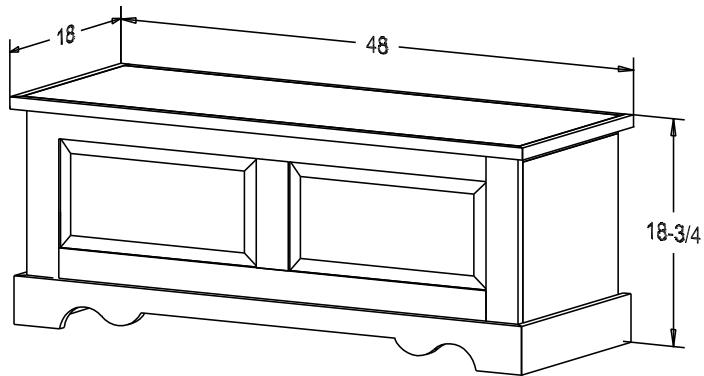

Pull #4483-R2 3 3/4" CC

Finish

Wood:

Putty:  
1/4 Round

Buyer Name	
For	
Designer	Price 420.00
Date Due	Qty
Description Hope Chest	

Notes

Finish

Wood: