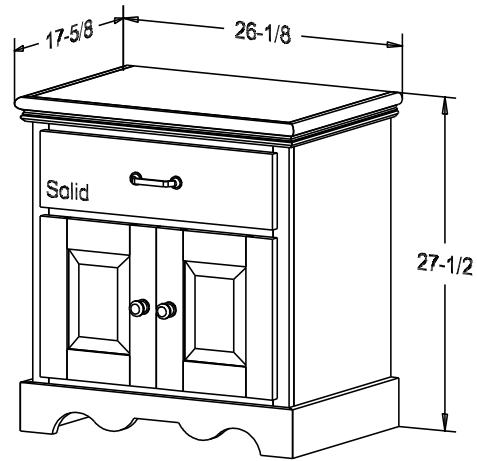

Wood:

Putty:
1/4 Round

Buyer Name	
For	
Designer	Price 305.00
Date Due	Qty
Description Nightstand	

Pull #4483-R2 3 3/4" CC
Knob #4485-R2

Finish