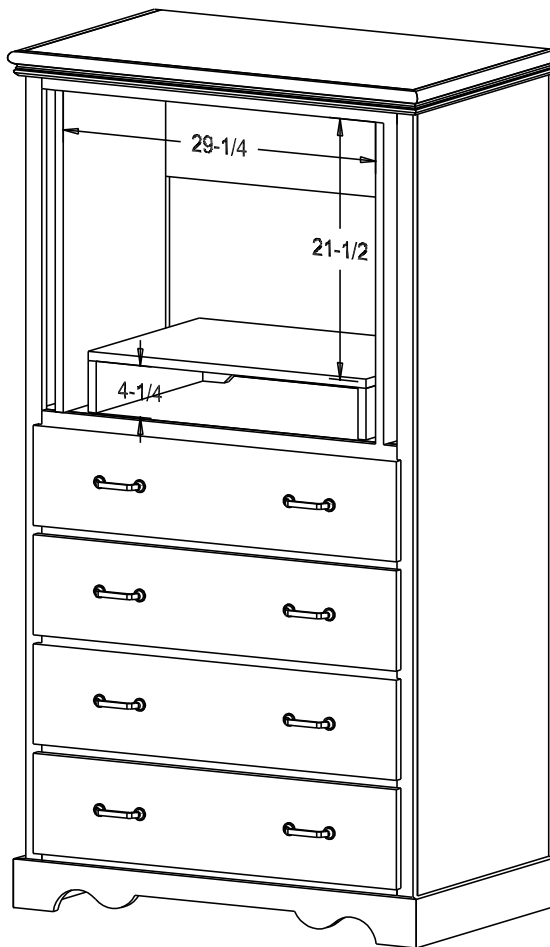

Wood:

Putty:  
1/4 Round

Chair Rail flush to cabinet  
Finished Top

Finish

Buyer Name	
For	
Designer	Price 873.00
Date Due	Qty
Description 27" TV Armoire	

Pull #4483-R2 3 3/4" CC  
Knob #4485-R2

Typical 27" TV Size  
20 3/8h 28 1/4w 19 5/8d

Wood:

Putty:  
1/4 Round

Chair Rail flush to cabinet  
Finished Top

Finish

Buyer Name	
For	
Designer	Price 1,004.00
Date Due	Qty
Description 27" TV Armoire	

Pull #4483-R2 3 3/4" CC  
Knob #4485-R2

Typical 27" TV Size  
20 3/8h 28 1/4w 19 5/8d