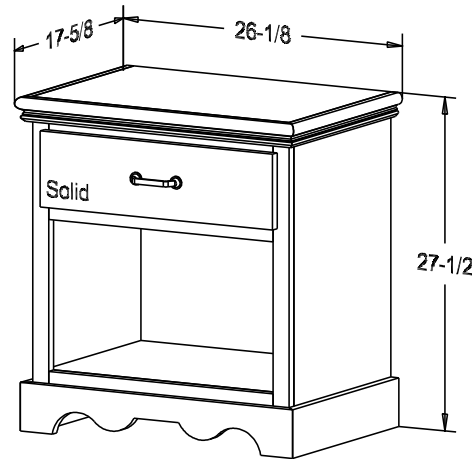

Pull #4483-R2 3 3/4" CC

Finish

Wood:

Putty:  
1/4 Round

Buyer Name	
For	
Designer	Price 209.00
Date Due	Qty
Description Nightstand	

Pull #4483-R2 3 3/4" CC

Finish

Wood: