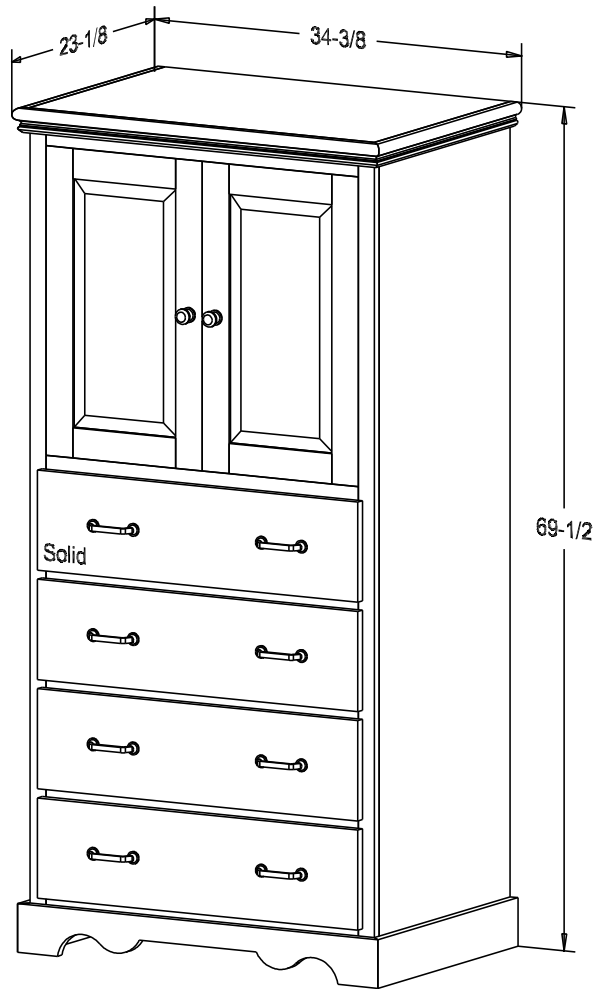

Pull #4483-R2 3 3/4" CC

Knob #4485-R2

Typical 20" TV Size

18 1/4h 24w 20 1/2d

Wood:

Putty:  
1/4 Round

Chair Rail flush to cabinet  
Finished Top

Finish

Buyer Name	
For	
Designer	Price <b>936.00</b>
Date Due	Qty
Description 20" TV Armoire	

Pull #4483-R2 3 3/4" CC  
Knob #4485-R2

Typical 20" TV Size  
18 1/4h 24w 20 1/2d

The Pocket Doors do not  
extend past the face  
frame when opened.