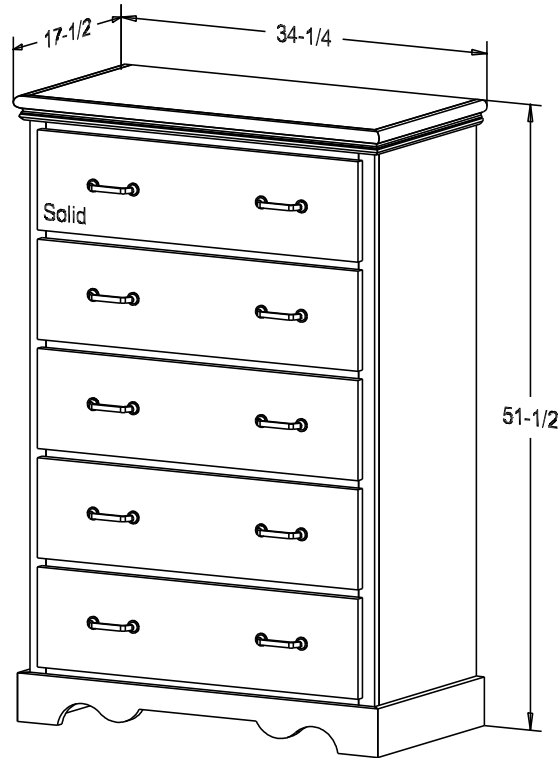

Pull #4483-R2 3 3/4" CC

Finish

Wood:

Putty:  
1/4 Round

Buyer Name	
For	
Designer	Price <b>599.00</b>
Date Due	Qty
Description Chest of Drawers	

Pull #4483-R2 3 3/4" CC

Finish

Wood: