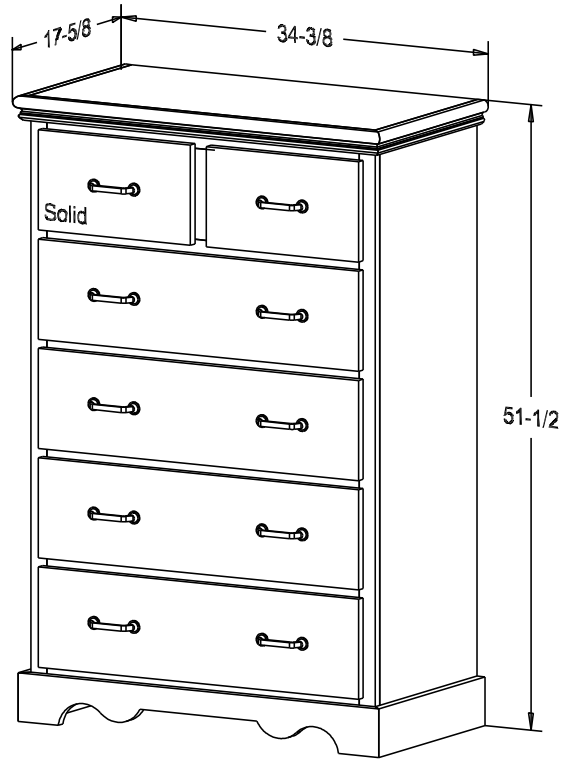

Wood:

Putty:
1/4 Round

Buyer Name	
For	
Designer	Price 649.00
Date Due	Qty
Description Chest of Drawers	

Pull #4483-R2 3 3/4" CC

Finish