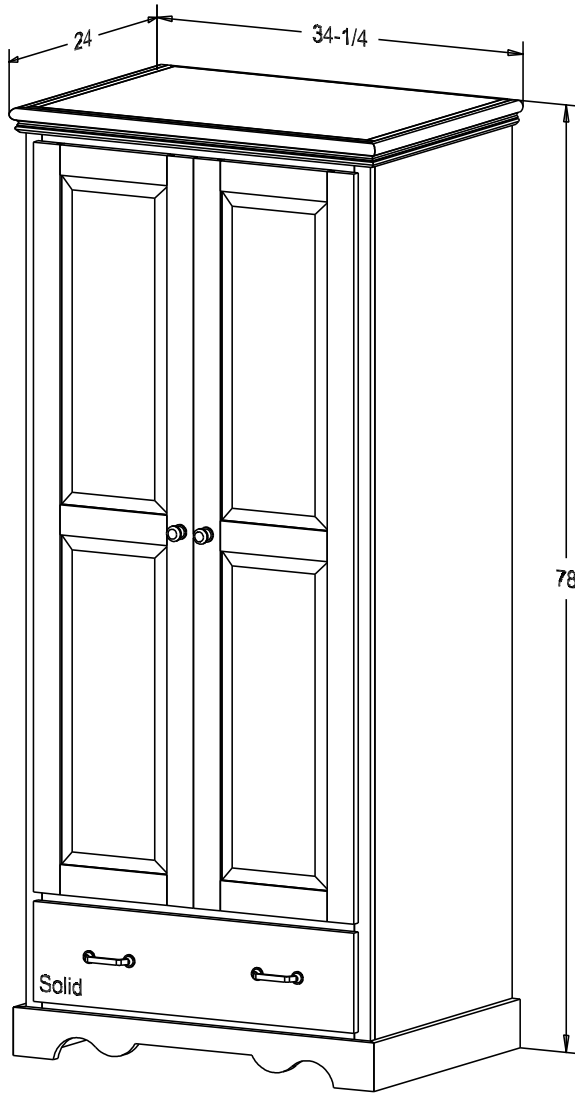

Pull #4483-R2 3 3/4" CC  
Knob #4485-R2

From the top of the hanger  
Tea Length Dress 42" to 44"  
Floor Length Dress 60"  
Men's Suit Jacket 40" to 42"

Finish

Wood:

Putty:  
1/4 Round

Chair Rail flush to cabinet  
Unfinished Top

Buyer Name	
For	
Designer	Price 892.00
Date Due	Qty
Description Armoire Closet	

Pull #4483-R2 3 3/4" CC  
Knob #4485-R2

From the top of the hanger  
Tea Length Dress 42" to 44"  
Floor Length Dress 60"  
Men's Suit Jacket 40" to 42"