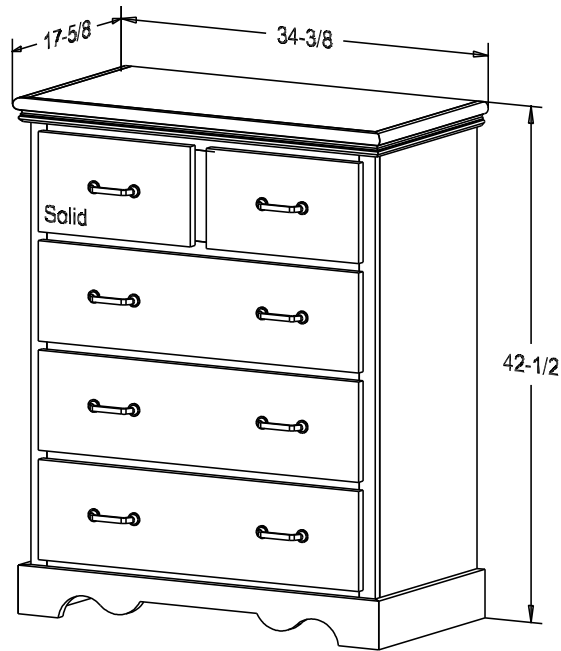

Wood:

Putty:
1/4 Round

Buyer Name	
For	
Designer	Price 542.00
Date Due	Qty
Description Chest of Drawers	

Pull #4483-R2 3 3/4" CC

Finish