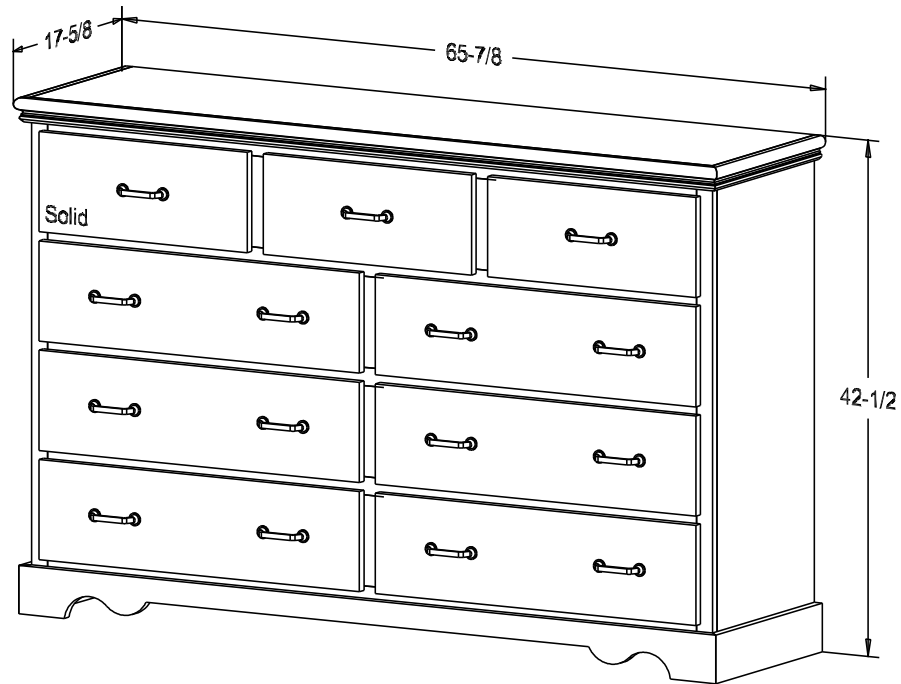

Wood:

Putty:
1/4 Round

Buyer Name	
For	
Designer	Price 975.00
Date Due	Qty
Description Dresser	

Pull #4483-R2 3 3/4" CC

Finish