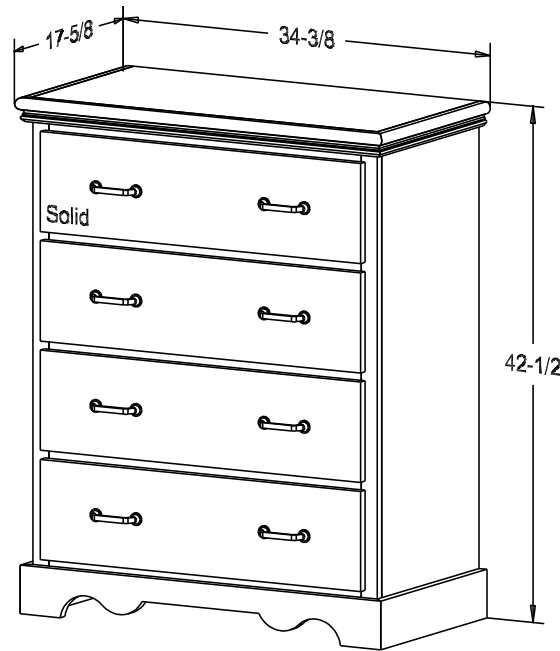

Wood:

Putty:
1/4 Round

Buyer Name	
For	
Designer	Price 494.00
Date Due	Qty
Description Chest of Drawers	

Pull #4483-R2 3 3/4" CC

Finish