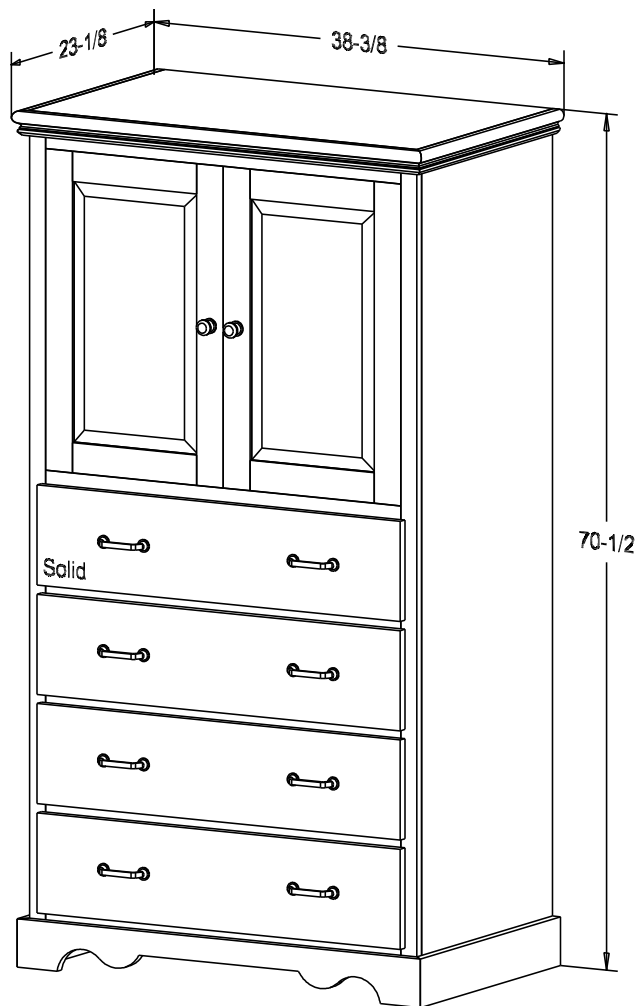

Wood:

Putty:  
1/4 Round

Chair Rail flush to cabinet  
Finished Top

Finish

Buyer Name	
For	
Designer	Price 873.00
Date Due	Qty
Description 27" TV Armoire	

Pull #4483-R2 3 3/4" CC  
Knob #4485-R2

Typical 27" TV Size  
20 3/8h 28 1/4w 19 5/8d

Wood:

Putty:  
1/4 Round

Chair Rail flush to cabinet  
Finished Top

Finish

Buyer Name	
For	
Designer	Price 1,004.00
Date Due	Qty
Description 27" TV Armoire	

Pull #4483-R2 3 3/4" CC  
Knob #4485-R2

Typical 27" TV Size  
20 3/8h 28 1/4w 19 5/8d