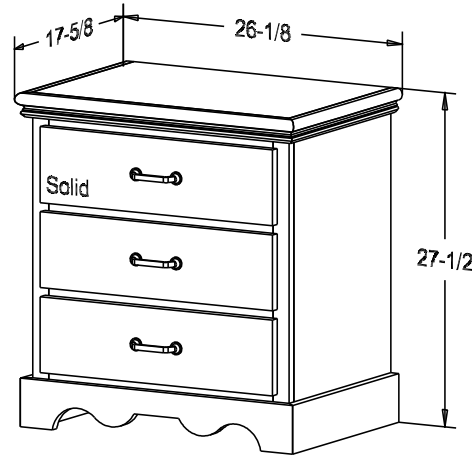

Wood:

Putty:
1/4 Round

Buyer Name	
For	
Designer	Price 305.00
Date Due	Qty
Description Nightstand	

Pull #4483-R2 3 3/4" CC

Finish