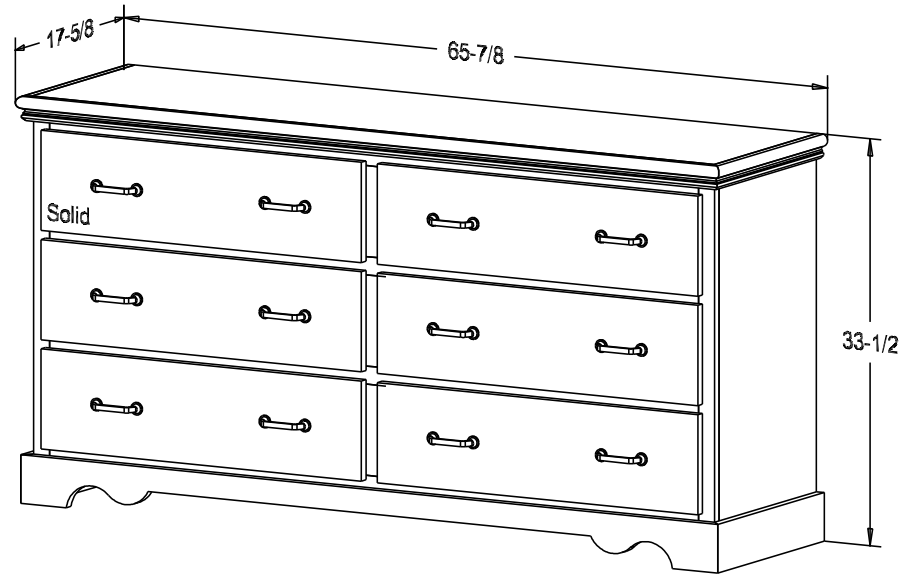

Wood:

Putty:
1/4 Round

Buyer Name	
For	
Designer	Price 731.00
Date Due	Qty
Description Dresser	

Pull #4483-R2 3 3/4" CC

Finish