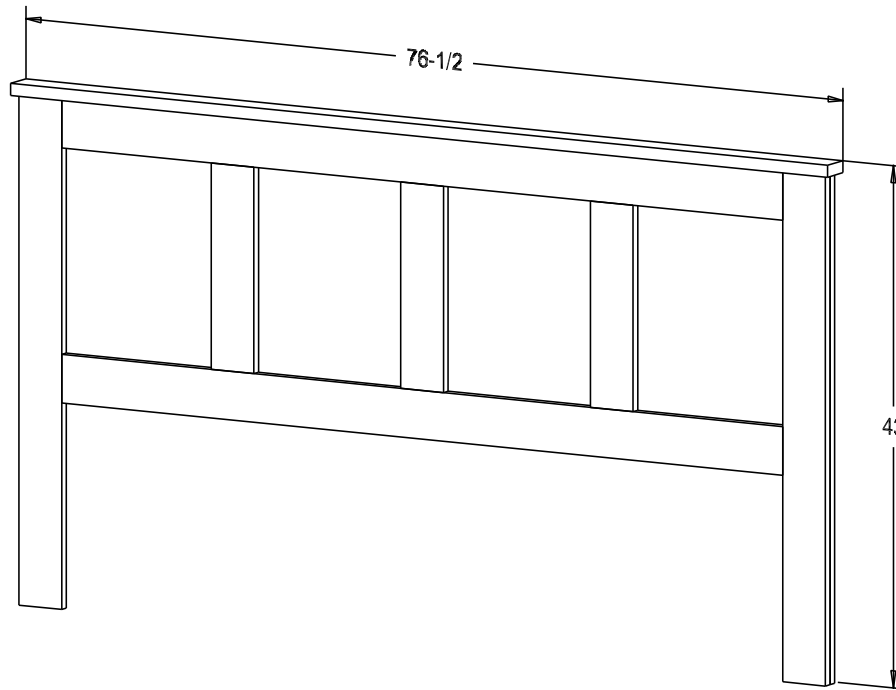

Queen mattress size 60 x 80

Finish

Wood:

Putty:
1/8 Round

Buyer Name	
For	
Designer	Price 449.00
Date Due	Qty
Description Panel HB Cal King	

Cal King mattress size 72 x 84

Finish

Wood: