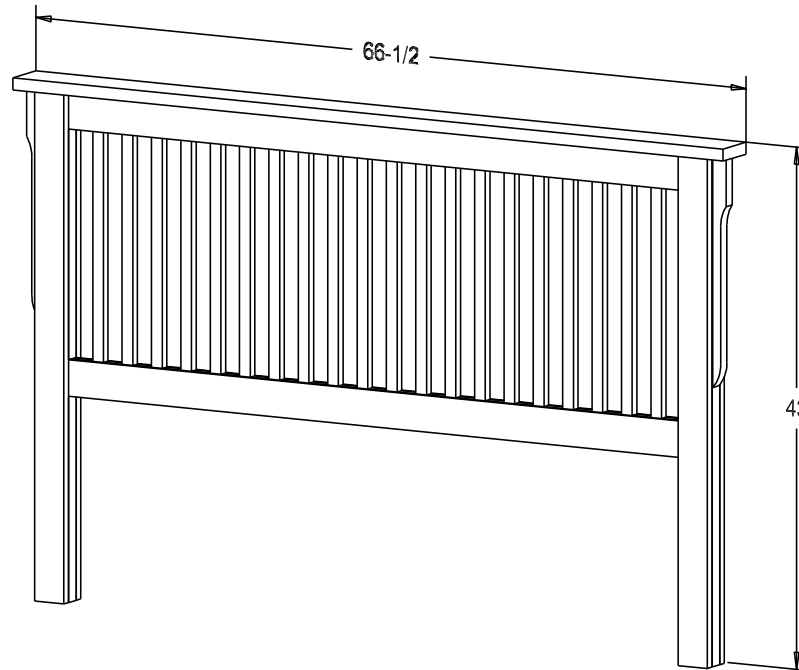

Wood:

Putty:
1/8 Round

Buyer Name	
For	
Designer	Price 595.00
Date Due	Qty
Description Slat HB Queen	

Queen mattress size 60 x 80

Finish

Wood:

Putty:
1/8 Round

Buyer Name	
For	
Designer	Price 695.00
Date Due	Qty
Description Slat HB Cal King	