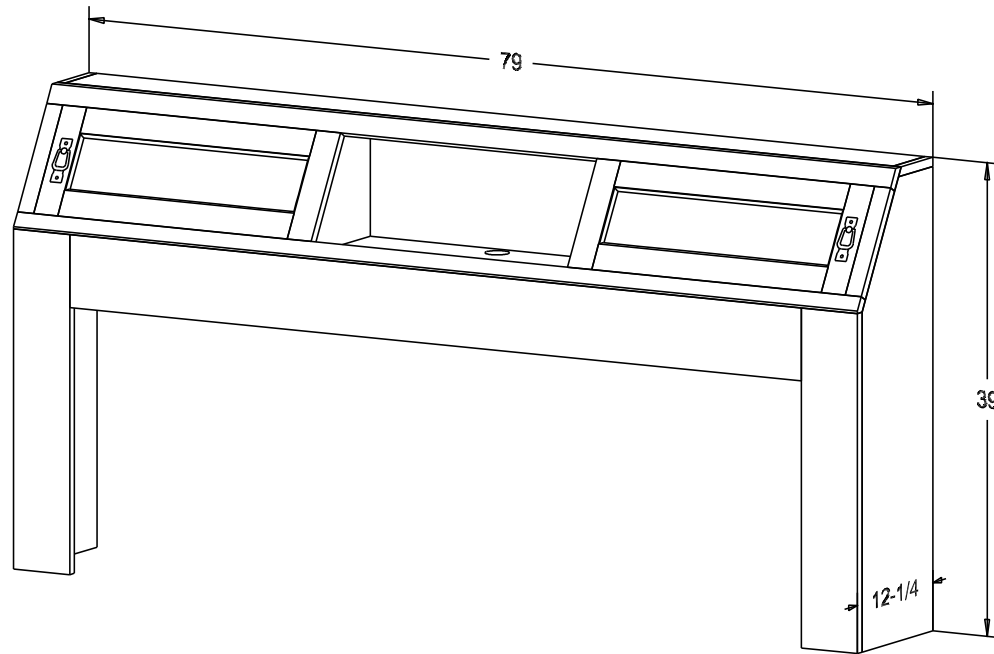

Wood:

Putty:
1/8 Round

Buyer Name	
For	
Designer	Price 438.00
Date Due	Qty
Description Reader HB King	

Pull #2799 2 1/4" CC
King Mattress size 76 x 80

Finish