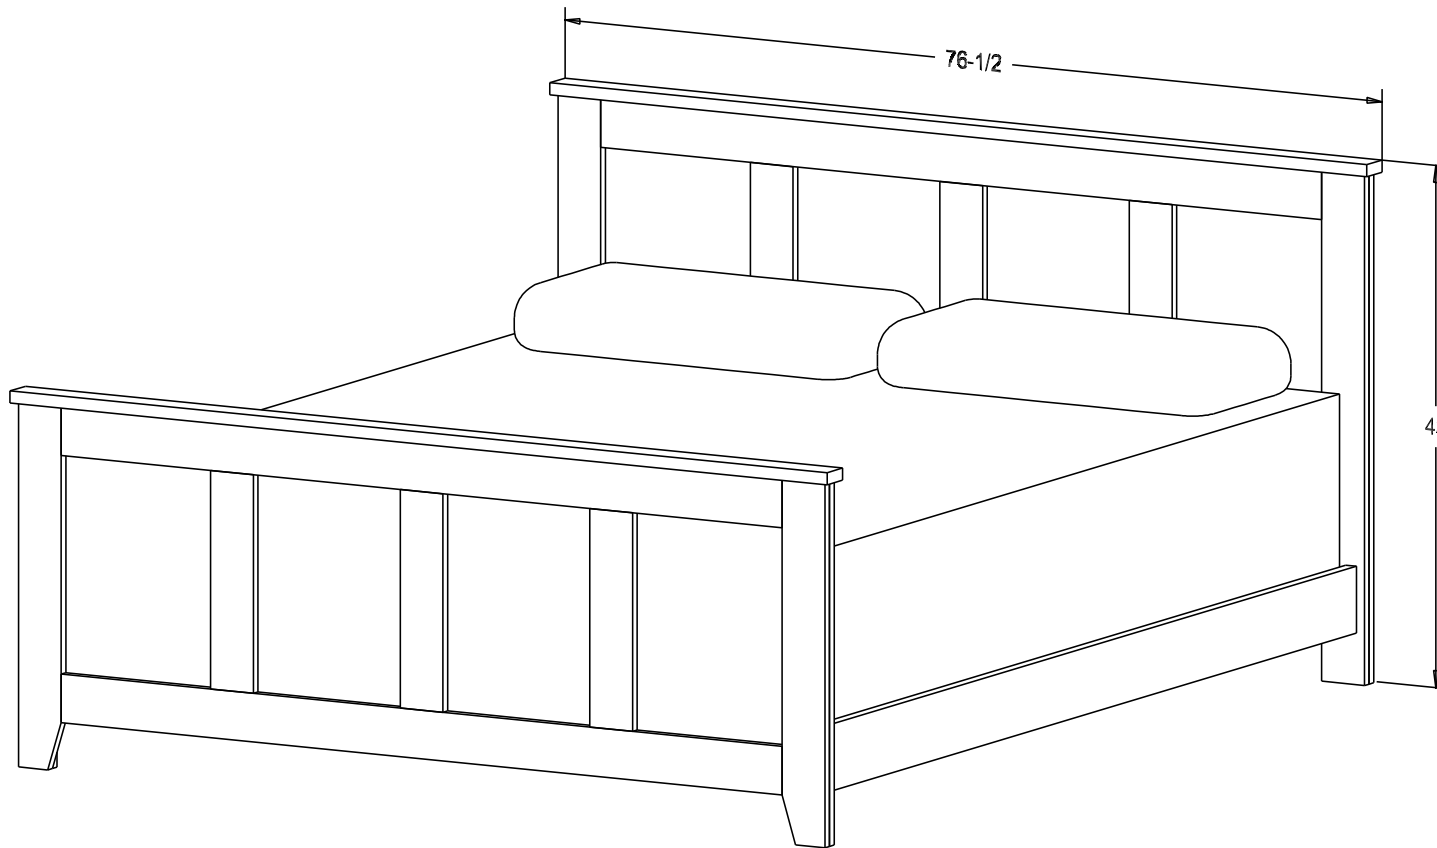

Headboard only 349.00
Queen mattress size 60 x 80

Finish

Wood:

Putty:
1/8 Round

Buyer Name	
For	
Designer	Price 849.00
Date Due	Qty
Description Panel HB & FB Cal King	

Headboard only 449.00
Cal King mattress size 72 x 84

Finish

Wood:

Putty:
1/8 Round

Buyer Name	
For	
Designer	Price 849.00
Date Due	Qty
Description Panel HB & FB King	

Headboard only 449.00
King mattress size 76 x 80

Finish