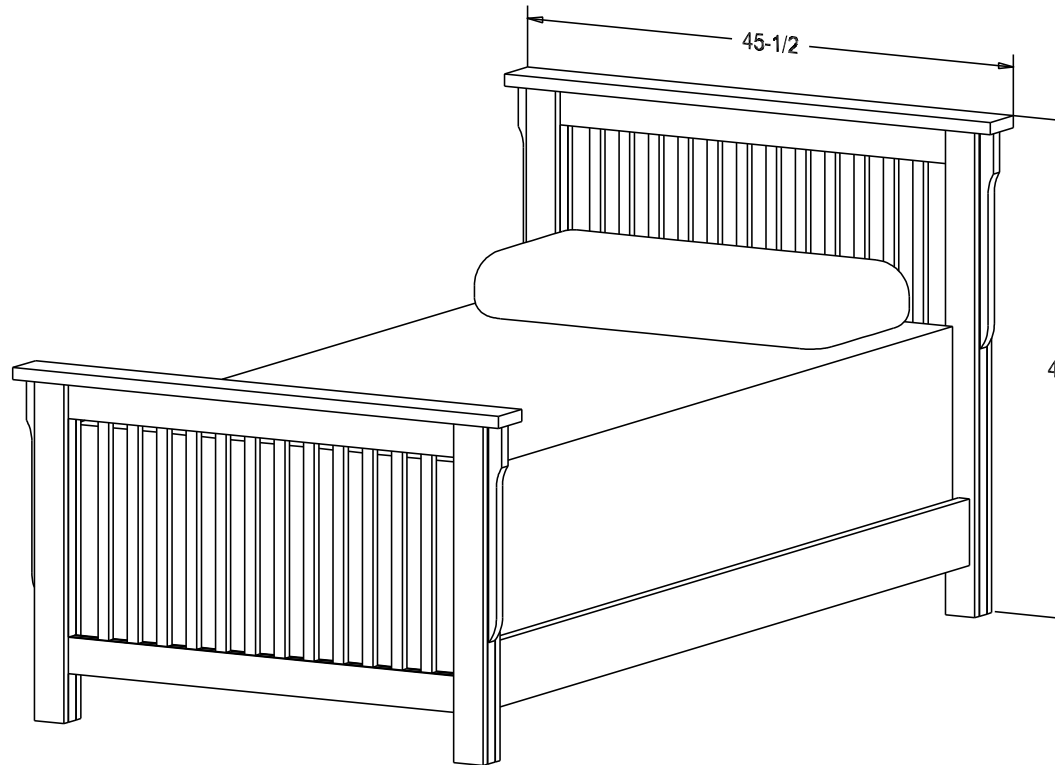

Finish

Wood:

Putty:
1/8 Round

Buyer Name	
For	
Designer	Price 438.00
Date Due	Qty
Description Reader HB King	

Pull #2799 2 1/4" CC
King Mattress size 76 x 80

Finish

Wood:

Putty:
1/8 Round

Buyer Name	
For	
Designer	Price 949.00
Date Due	Qty
Description Slat HB & FB Twin	

Headboard only 495.00
Twin mattress size 39 x 75

Finish

Wood:

Putty:
1/8 Round

Buyer Name	
For	
Designer	Price 1,195.00
Date Due	Qty
Description Slat HB & FB Queen	