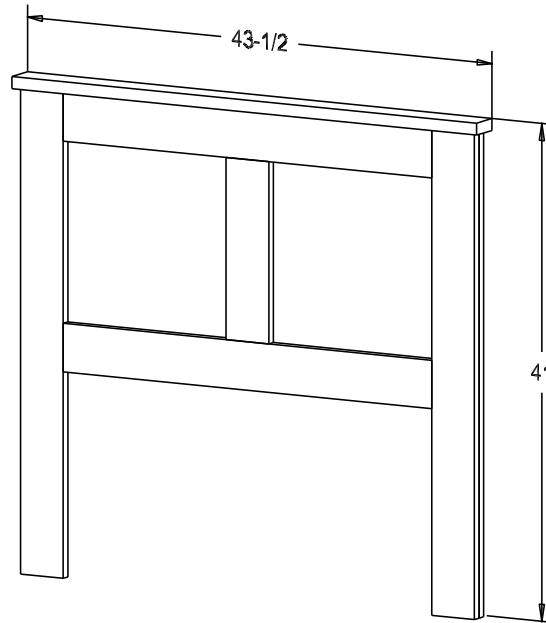

Putty:
1/8 Round

Buyer Name	
For	
Designer	Price 299.00
Date Due	Qty
Description Panel HB Twin	

Twin mattress size 39 x 75

Finish

Wood:

Putty:
1/8 Round

Buyer Name	
For	
Designer	Price 349.00
Date Due	Qty
Description Panel HB Queen	