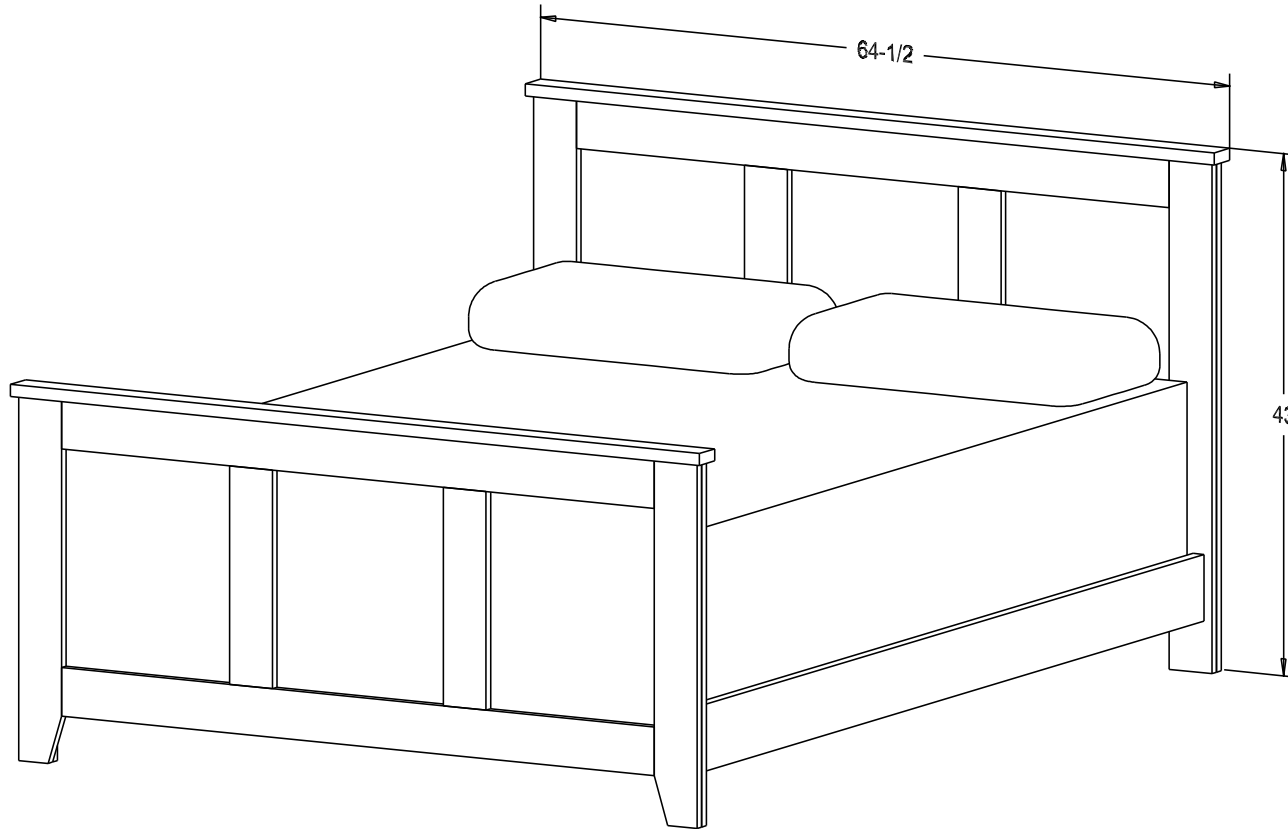

Buyer Name	
For	
Designer	Price 595.00
Date Due	Qty
Description Panel HB & FB Twin	

Headboard only 299.00
Twin mattress size 39 x 75

Finish

Wood:

Putty:
1/8 Round

Buyer Name	
For	
Designer	Price 749.00
Date Due	Qty
Description Panel HB & FB Queen	

Headboard only 349.00
Queen mattress size 60 x 80

Finish

Wood:

Putty:
1/8 Round

Buyer Name	
For	
Designer	Price 849.00
Date Due	Qty
Description Panel HB & FB Cal King	

Headboard only 449.00
Cal King mattress size 72 x 84