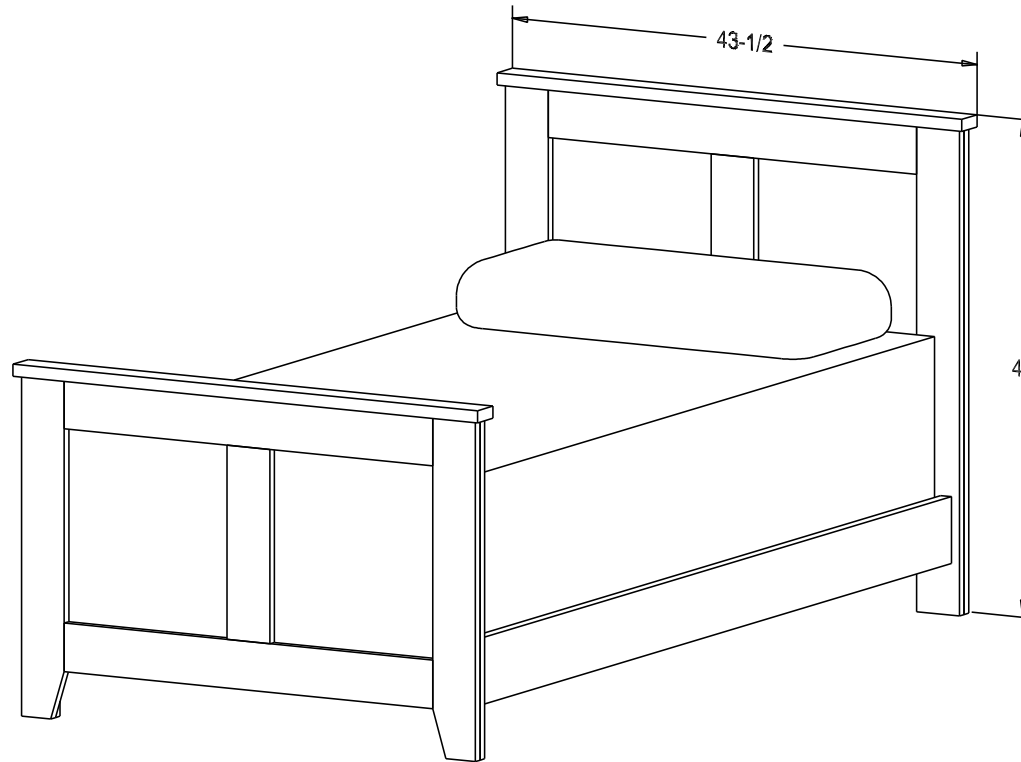

Finish

Wood:

Putty:
1/8 Round

Buyer Name	
For	
Designer	Price 1,295.00
Date Due	Qty
Description Slat HB & FB King	

Headboard only 695.00
King mattress size 76 x 80

Finish

Wood:

Putty:
1/8 Round

Buyer Name	
For	
Designer	Price 595.00
Date Due	Qty
Description Panel HB & FB Twin	

Headboard only 299.00
Twin mattress size 39 x 75

Finish

Wood:

Putty:
1/8 Round

Buyer Name	
For	
Designer	Price 749.00
Date Due	Qty
Description Panel HB & FB Queen	