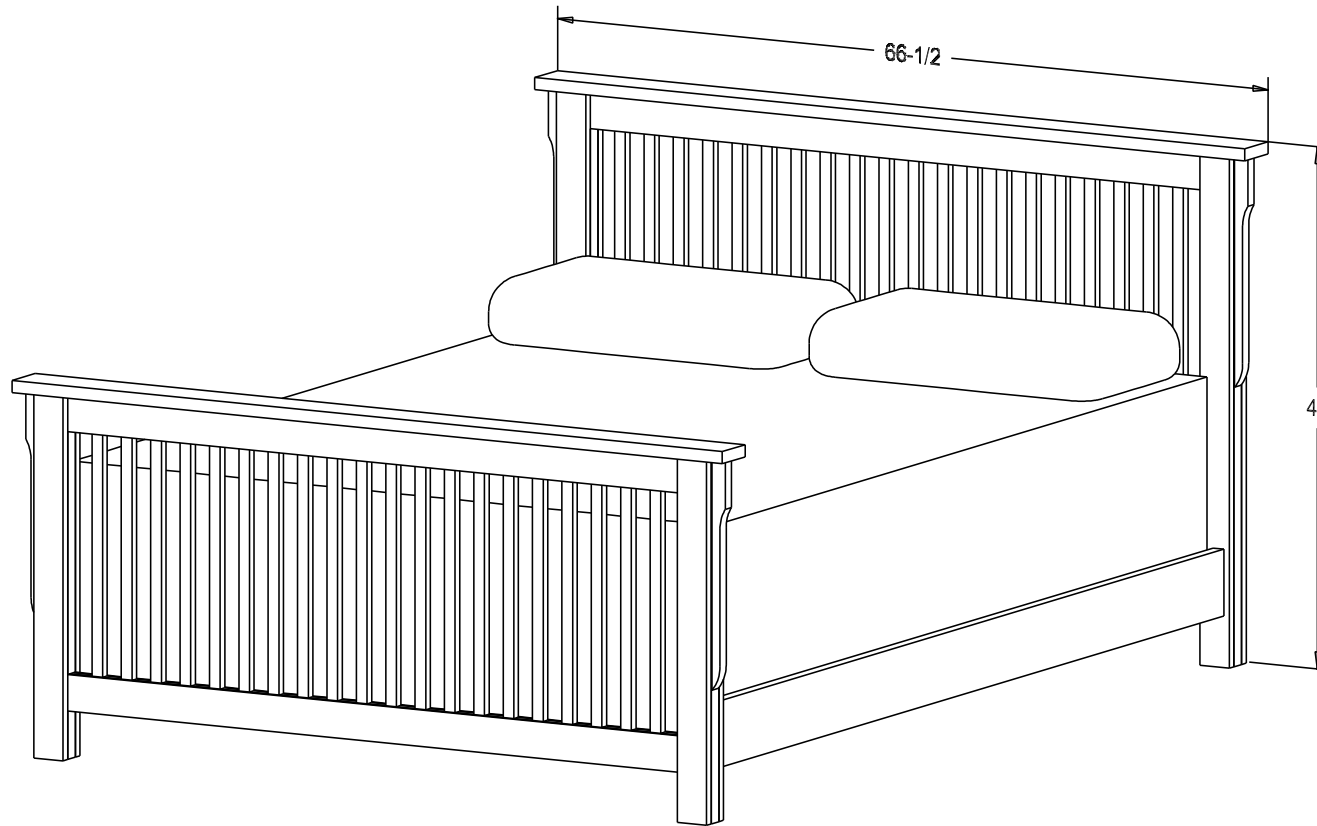

Buyer Name	
For	
Designer	Price 949.00
Date Due	Qty
Description Slat HB & FB Twin	

Headboard only 495.00
Twin mattress size 39 x 75

Finish

Wood:

Putty:
1/8 Round

Buyer Name	
For	
Designer	Price 1,195.00
Date Due	Qty
Description Slat HB & FB Queen	

Headboard only 595.00
Queen mattress size 60 x 80

Finish

Wood:

Putty:
1/8 Round

Buyer Name	
For	
Designer	Price 1,295.00
Date Due	Qty
Description Slat HB & FB Cal King	

Headboard only 695.00
Cal King mattress size 72 x 84