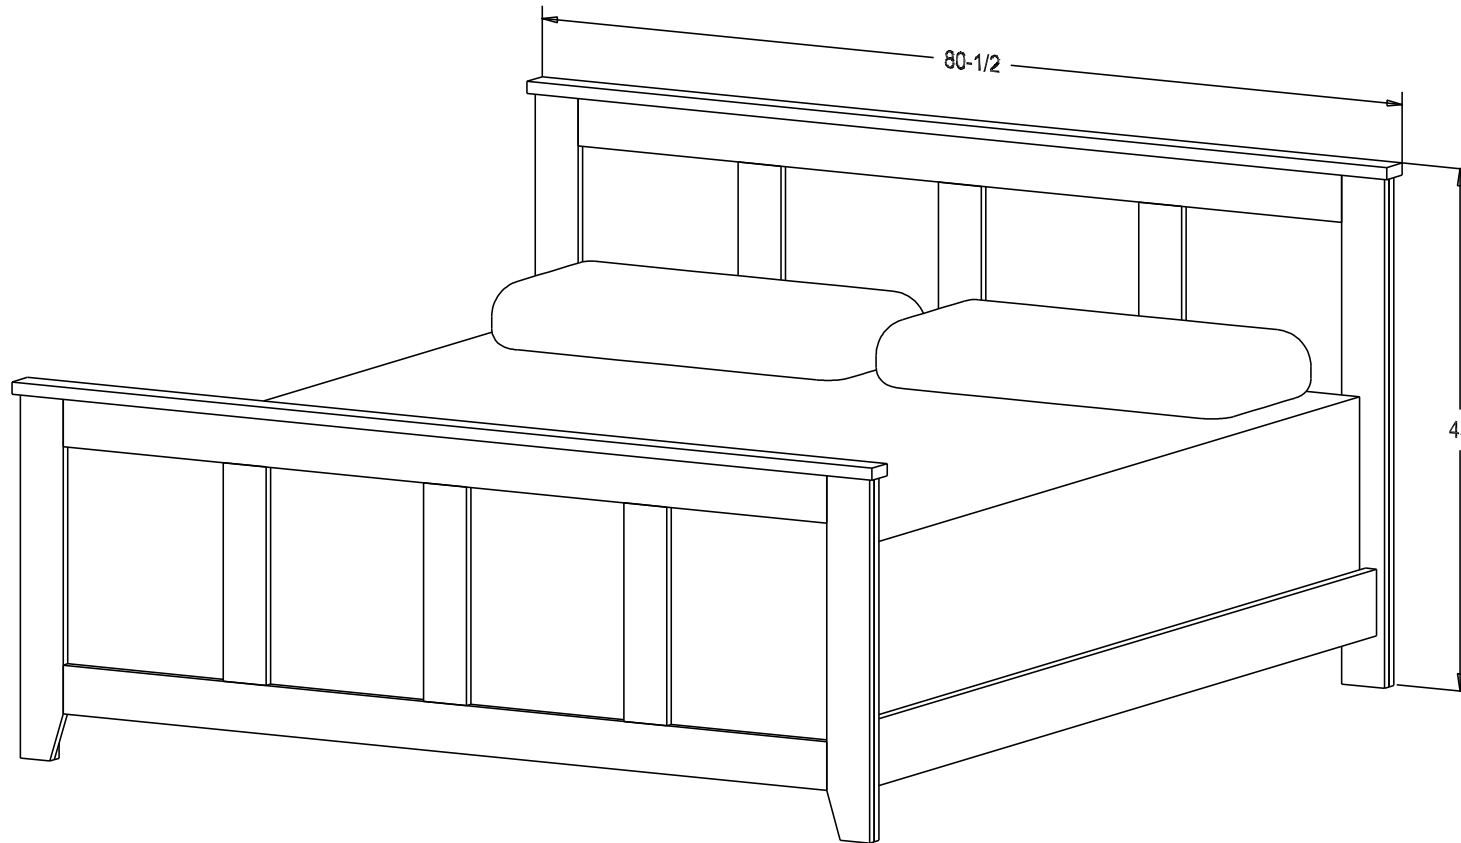

Headboard only 349.00
Queen mattress size 60 x 80

Finish

Wood:

Putty:
1/8 Round

Buyer Name	
For	
Designer	Price 849.00
Date Due	Qty
Description Panel HB & FB Cal King	

Headboard only 449.00
Cal King mattress size 72 x 84

Finish

Wood:

Putty:
1/8 Round

Buyer Name	
For	
Designer	Price 849.00
Date Due	Qty
Description Panel HB & FB King	

Headboard only 449.00
King mattress size 76 x 80

Finish