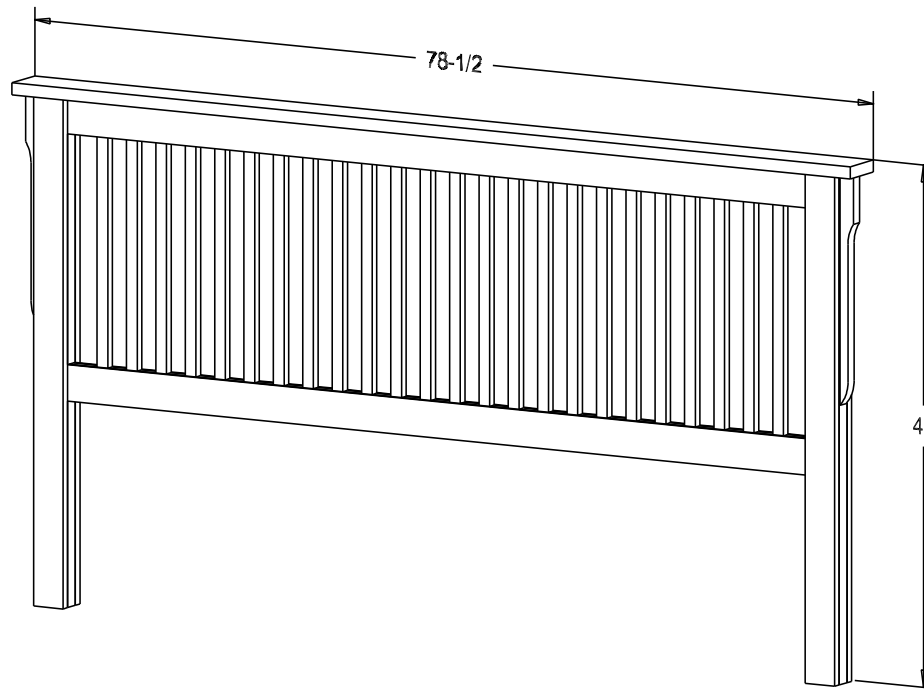

Wood:

Putty:
1/8 Round

Buyer Name	
For	
Designer	Price 695.00
Date Due	Qty
Description Slat HB Cal King	

Cal King mattress size 72 x 84

Finish