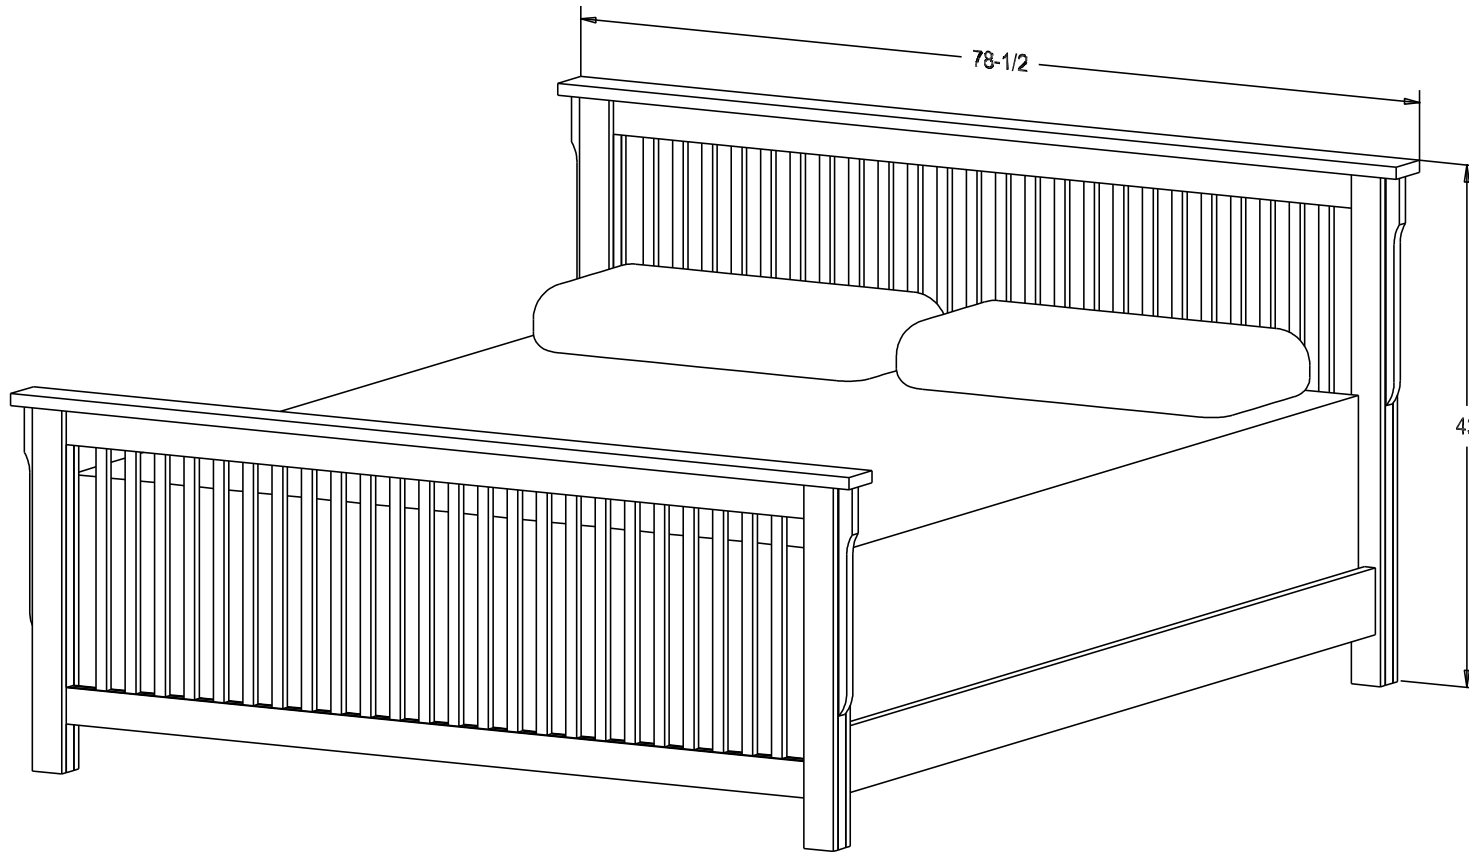

Headboard only 595.00
Queen mattress size 60 x 80

Finish

Wood:

Putty:
1/8 Round

Buyer Name	
For	
Designer	Price 1,295.00
Date Due	Qty
Description Slat HB & FB Cal King	

Headboard only 695.00
Cal King mattress size 72 x 84