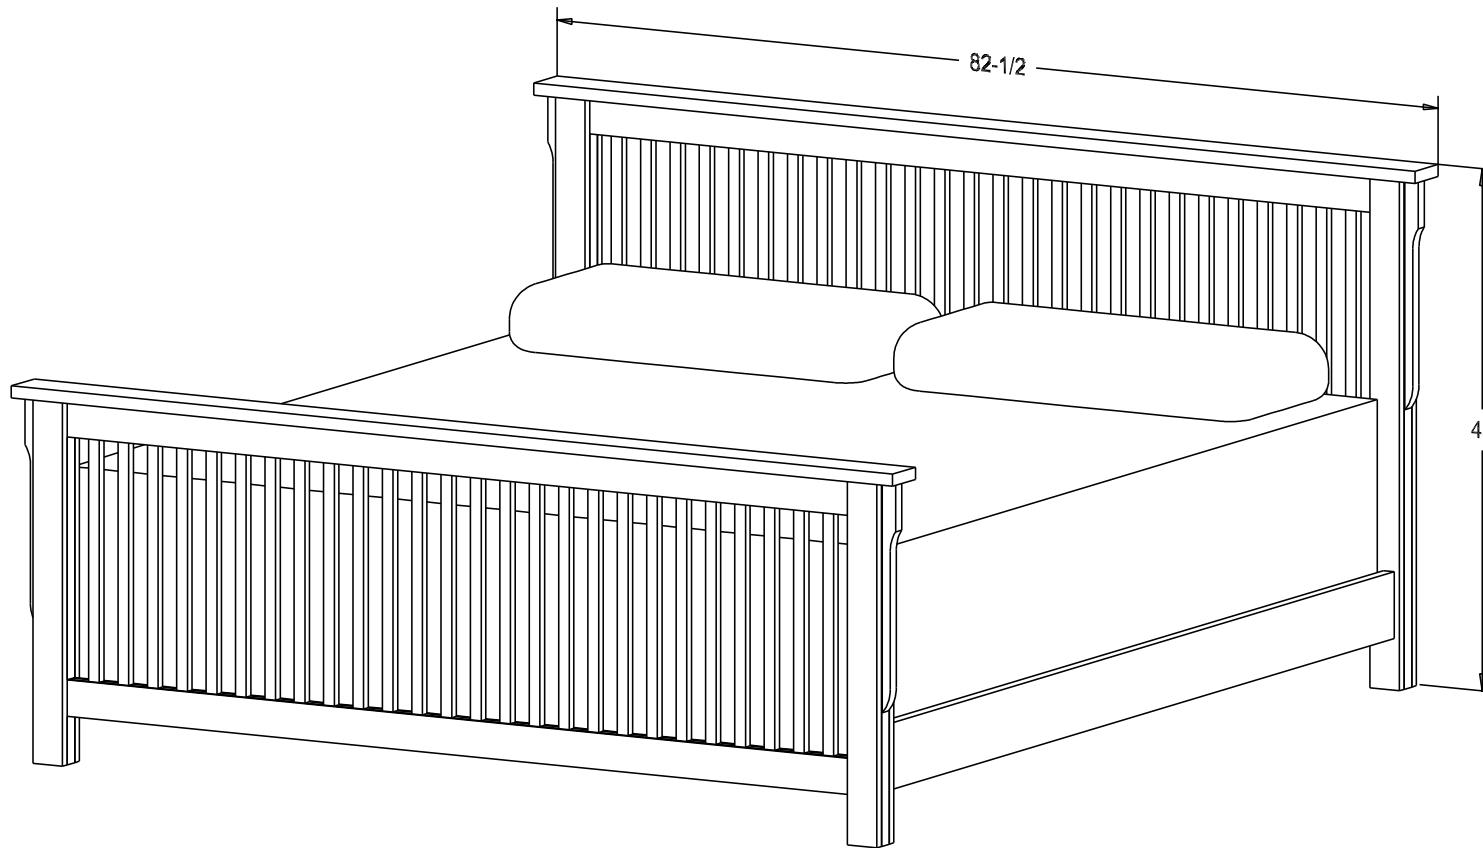

Headboard only 595.00
Queen mattress size 60 x 80

Finish

Wood:

Putty:
1/8 Round

Buyer Name	
For	
Designer	Price 1,295.00
Date Due	Qty
Description Slat HB & FB Cal King	

Headboard only 695.00
Cal King mattress size 72 x 84

Finish

Wood:

Putty:
1/8 Round

Buyer Name	
For	
Designer	Price 1,295.00
Date Due	Qty
Description Slat HB & FB King	

Headboard only 695.00
King mattress size 76 x 80

Finish

Wood:

Putty:
1/8 Round

Buyer Name	
For	
Designer	Price 595.00
Date Due	Qty
Description Panel HB & FB Twin	

Headboard only 299.00
Twin mattress size 39 x 75

Finish

Wood:

Putty:
1/8 Round

Buyer Name	
For	
Designer	Price 749.00
Date Due	Qty
Description Panel HB & FB Queen	