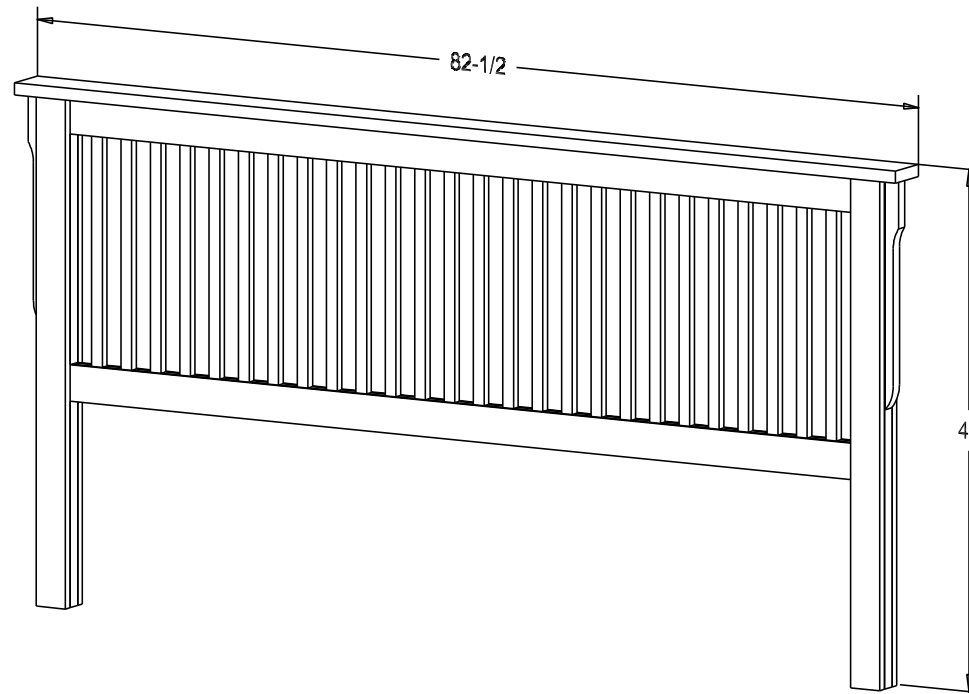

Wood:

Putty:
1/8 Round

Buyer Name	
For	
Designer	Price 695.00
Date Due	Qty
Description Slat HB King	

King mattress size 76 x 80

Finish