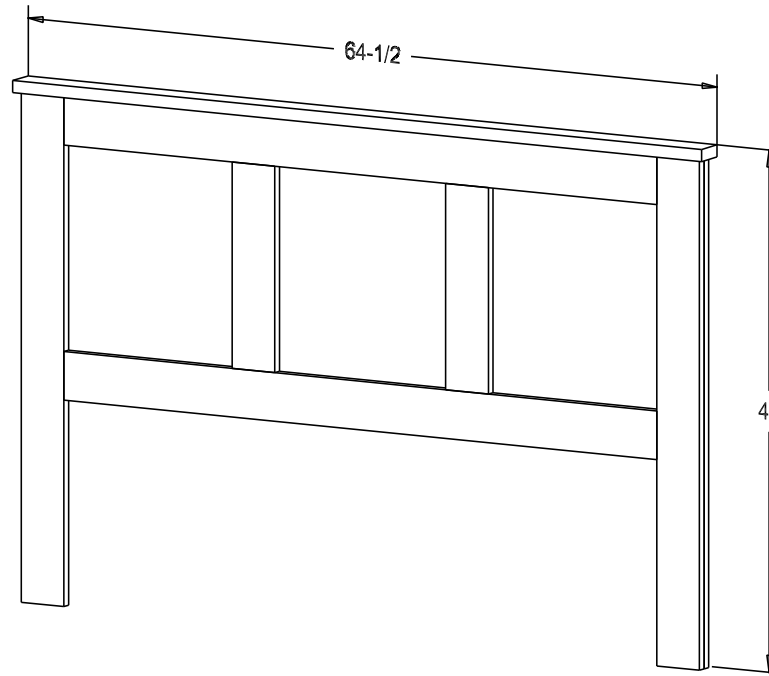

Wood:

Putty:
1/8 Round

Buyer Name	
For	
Designer	Price 349.00
Date Due	Qty
Description Panel HB Queen	

Queen mattress size 60 x 80

Finish