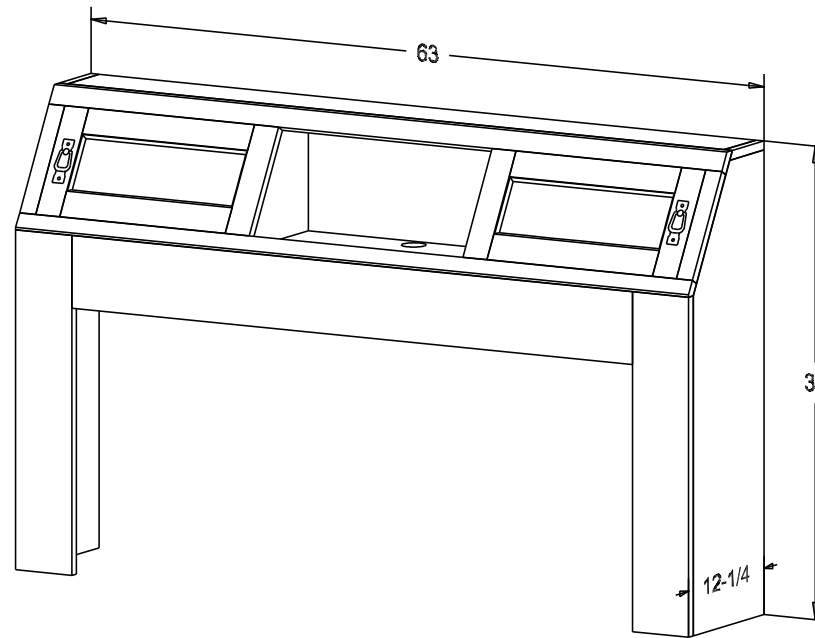

Wood:

Putty:
1/8 Round

Buyer Name	
For	
Designer	Price 364.00
Date Due	Qty
Description Reader HB Queen	

Pull #2799 2 1/4" CC
Queen Mattress size 60 x 80

Finish