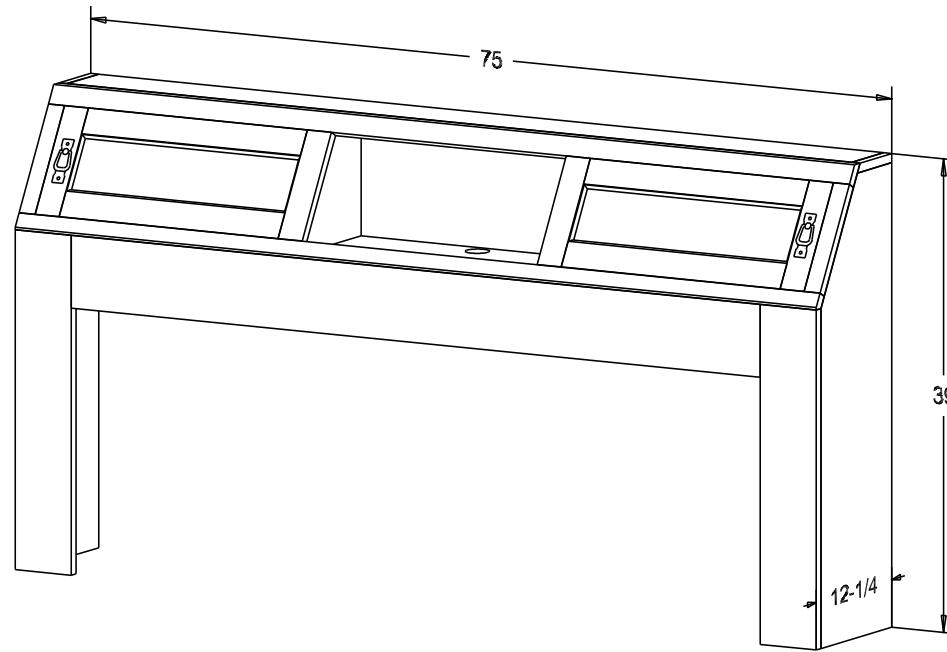

Pull #2799 2 1/4" CC
Queen Mattress size 60 x 80

Finish

Wood:

Putty:
1/8 Round

Buyer Name	
For	
Designer	Price 419.00
Date Due	Qty
Description Reader HB Cal King	

Pull #2799 2 1/4" CC
Cal King Mattress size 72 x 84