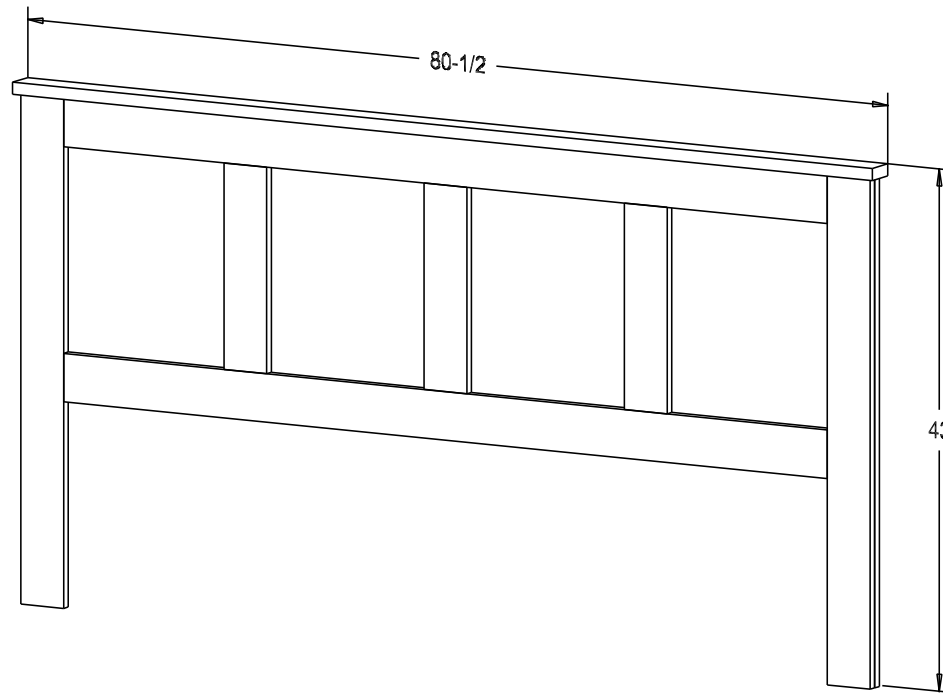

Wood:

Putty:
1/8 Round

Buyer Name	
For	
Designer	Price 449.00
Date Due	Qty
Description Panel HB King	

King mattress size 76 x 80

Finish