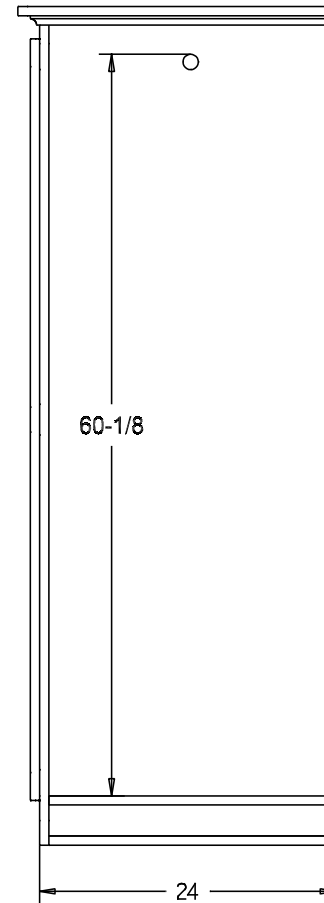

Pull #3153 3" CC  
Pull #2799 2 1/4" CC

Typical 20" TV Size:  
18 1/4h 19 3/4w 18 3/4d

Finish

Wood:

Putty:

1/8 Round

Buyer Name	
For	
Designer	Price <b>813.00</b>
Date Due	Qty
Description 20" TV Armoire	

Pull #3153 3" CC

Pull #2799 2 1/4" CC

Typical 20" TV Size:

18 1/4h 19 3/4w 18 3/4d

The Pocket Doors do not extend past the face frame when opened.

Finish

Wood:

Putty:  
1/8 Round

Buyer Name	
For	
Designer	Price <b>773.00</b>
Date Due	Qty
Description 27" TV Armoire	

Pull #3153 3" CC  
Pull #2799 2 1/4" CC

Typical 27" TV Size:  
24h 25 3/4w 19 1/2d

Finish

Wood:

Putty:  
1/8 Round

Buyer Name	
For	
Designer	Price 886.00
Date Due	Qty
Description 27" TV Armoire	

Pull #3153 3" CC  
Pull #2799 2 1/4" CC

Typical 27" TV Size:  
24h 25 3/4w 19 1/2d  
The Pocket Doors do not extend past the face frame when opened.

Finish

Wood:

Putty:  
1/8 Round

Buyer Name	
For	
Designer	Price <b>623.00</b>
Date Due	Qty
Description Armoire Closet	