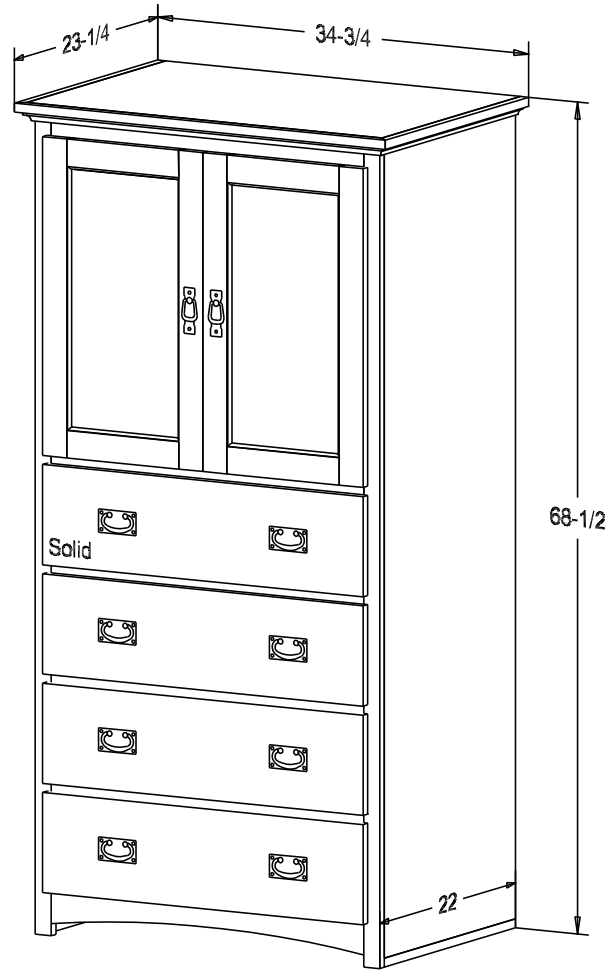

Wood:

Putty:
1/8 Round

Buyer Name	
For	
Designer	Price 743.00
Date Due	Qty
Description 20" TV Armoire	

Pull #3153 3" CC
Pull #2799 2 1/4" CC

Typical 20" TV Size:
18 1/4h 19 3/4w 18 3/4d

Finish