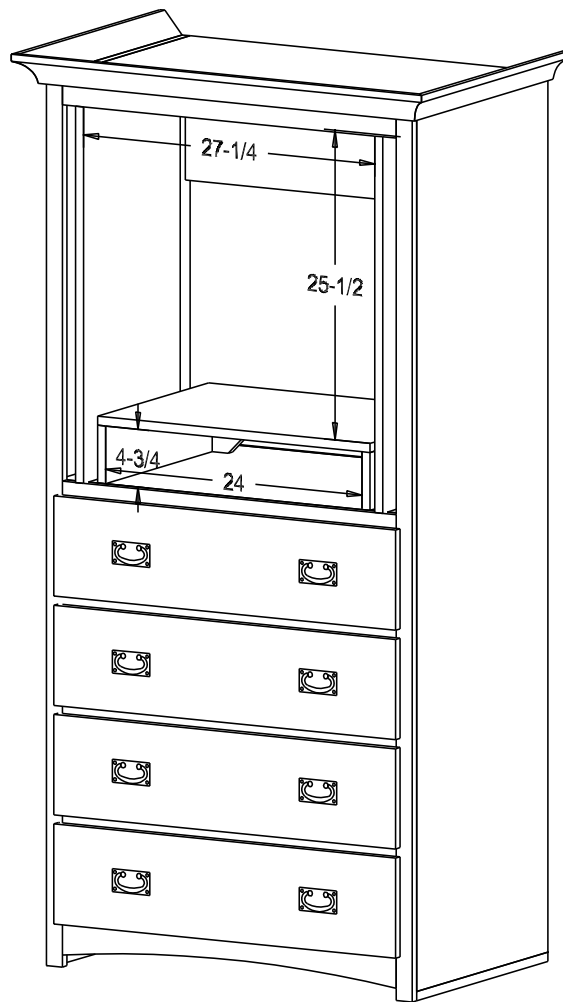

Pull #2799 2 1/4" CC

Typical 20" TV Size:

18 1/4h 19 3/4w 18 3/4d

The Pocket Doors do not extend past the face frame when opened.

Finish

Wood:

Putty:  
1/8 Round

Buyer Name	
For	
Designer	Price <b>773.00</b>
Date Due	Qty
Description 27" TV Armoire	

Pull #3153 3" CC  
Pull #2799 2 1/4" CC

Typical 27" TV Size:  
24h 25 3/4w 19 1/2d

Finish

Wood:

Putty:  
1/8 Round

Buyer Name	
For	
Designer	Price 886.00
Date Due	Qty
Description 27" TV Armoire	

Pull #3153 3" CC  
Pull #2799 2 1/4" CC