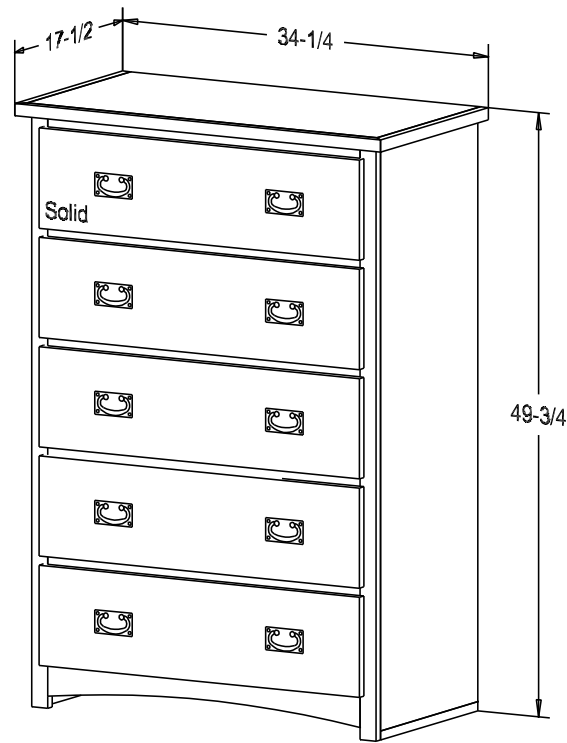

Wood:

Putty:
1/8 Round

Buyer Name	
For	
Designer	Price 521.00
Date Due	Qty
Description Chest of Drawers	

Pull #3153 3" CC

Finish