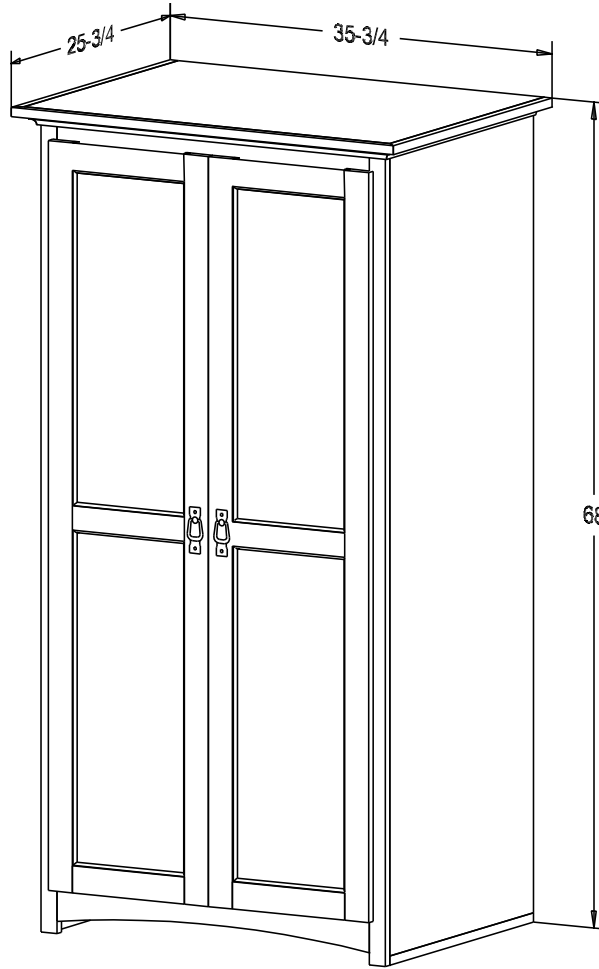

Pull #2799 2 1/4" CC

Typical 20" TV Size:

18 1/4h 19 3/4w 18 3/4d

The Pocket Doors do not extend past the face frame when opened.

Finish

Wood:

Putty:  
1/8 Round

Buyer Name	
For	
Designer	Price <b>773.00</b>
Date Due	Qty
Description 27" TV Armoire	

Pull #3153 3" CC  
Pull #2799 2 1/4" CC

Typical 27" TV Size:  
24h 25 3/4w 19 1/2d

Finish

Wood:

Putty:  
1/8 Round

Buyer Name	
For	
Designer	Price 886.00
Date Due	Qty
Description 27" TV Armoire	

Pull #3153 3" CC  
Pull #2799 2 1/4" CC

Typical 27" TV Size:  
24h 25 3/4w 19 1/2d  
The Pocket Doors do not extend past the face frame when opened.

Finish

Wood:

Putty:  
1/8 Round

Buyer Name	
For	
Designer	Price <b>623.00</b>
Date Due	Qty
Description Armoire Closet	