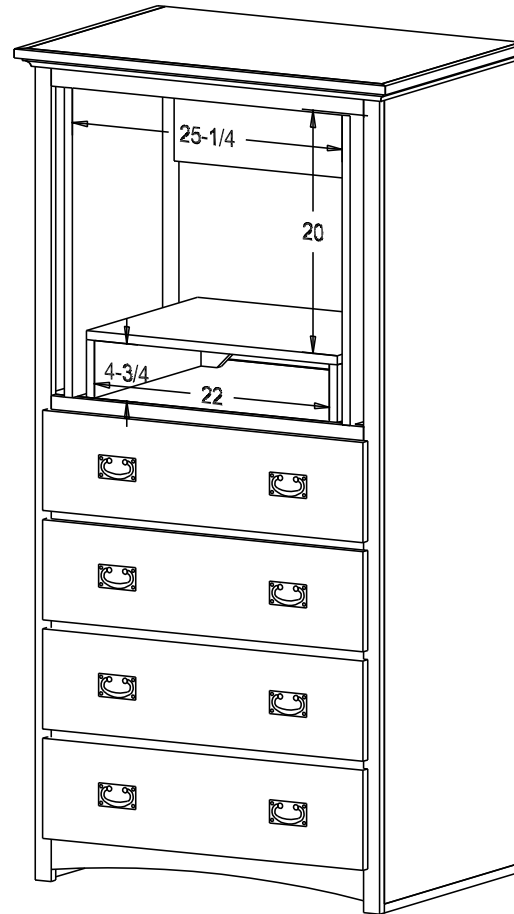

Pull #3153 3" CC  
Pull #2799 2 1/4" CC

Typical 20" TV Size:  
18 1/4h 19 3/4w 18 3/4d

Finish

Wood:

Putty:

1/8 Round

Buyer Name	
For	
Designer	Price <b>813.00</b>
Date Due	Qty
Description 20" TV Armoire	

Pull #3153 3" CC

Pull #2799 2 1/4" CC

Typical 20" TV Size:

18 1/4h 19 3/4w 18 3/4d

The Pocket Doors do not extend past the face frame when opened.

Finish

Wood:

Putty:  
1/8 Round

Buyer Name	
For	
Designer	Price <b>773.00</b>
Date Due	Qty
Description 27" TV Armoire	