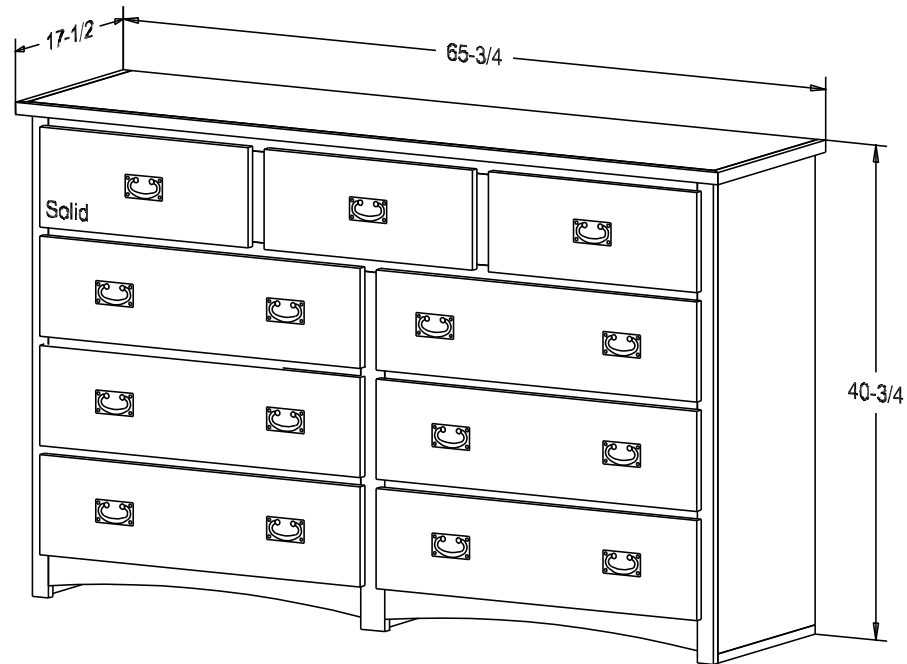

Wood:

Putty:
1/8 Round

Buyer Name	
For	
Designer	Price 887.00
Date Due	Qty
Description Dresser	

Pull #3153 3" CC

Finish