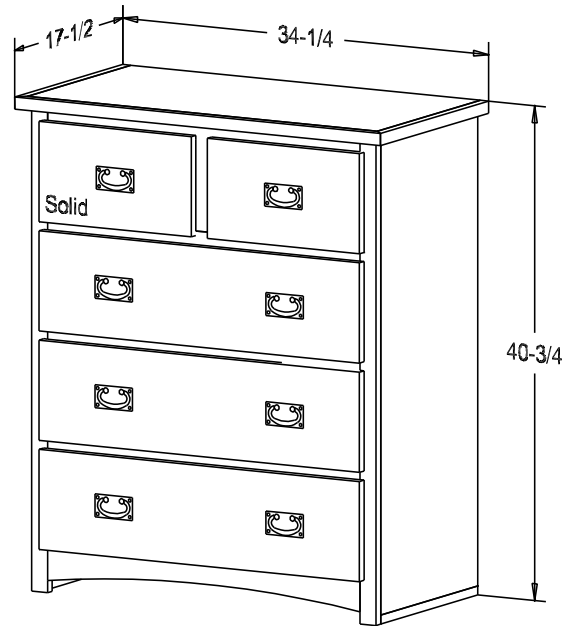

Wood:

Putty:
1/8 Round

Buyer Name	
For	
Designer	Price 470.00
Date Due	Qty
Description Chest of Drawers	

Pull #3153 3" CC

Finish