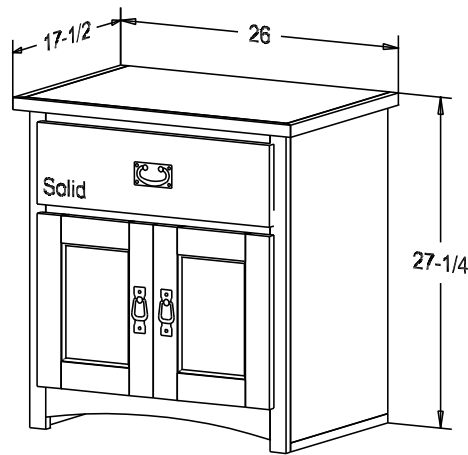

Wood:

Putty:
1/8 Round

Buyer Name	
For	
Designer	Price 236.00
Date Due	Qty
Description Nighstand	

Pull #3153 3" CC
Pull #2799 2 1/4" CC

Finish