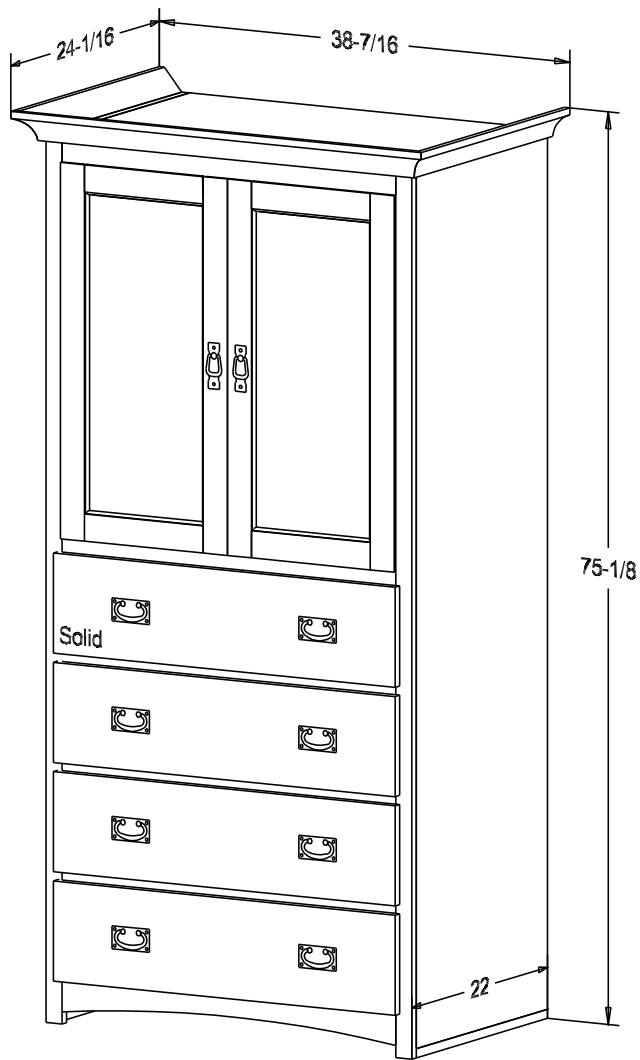

Wood:

Putty:
1/8 Round

Buyer Name	
For	
Designer	Price 886.00
Date Due	Qty
Description 27" TV Armoire	

Pull #3153 3" CC
Pull #2799 2 1/4" CC

Typical 27" TV Size:
24h 25 3/4w 19 1/2d
The Pocket Doors do not extend past the face frame when opened.

Finish