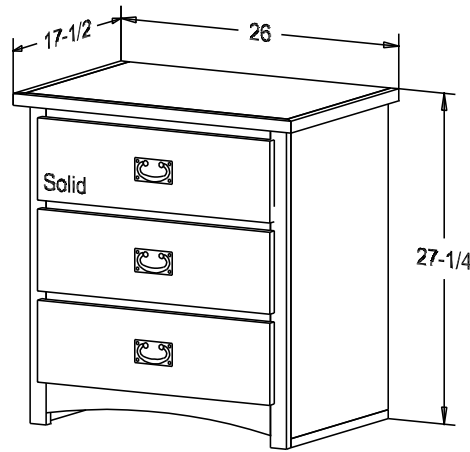

Wood:

Putty:
1/8 Round

Buyer Name	
For	
Designer	Price 258.00
Date Due	Qty
Description Nighstand	

Pull #3153 3" CC

Finish