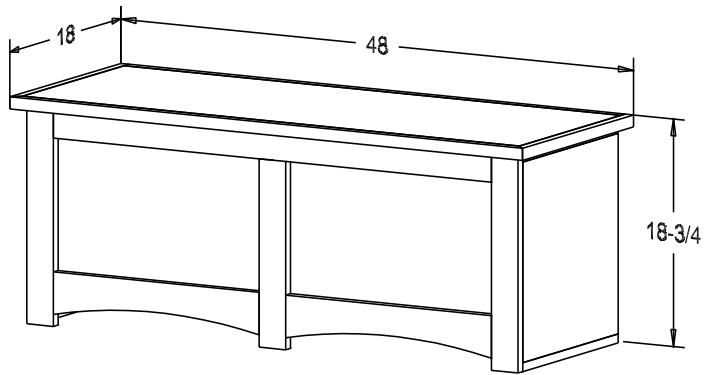

Wood:

Putty:
1/8 Round

Buyer Name	
For	
Designer	Price 349.00
Date Due	Qty
Description Hope Chest	

Notes

Finish