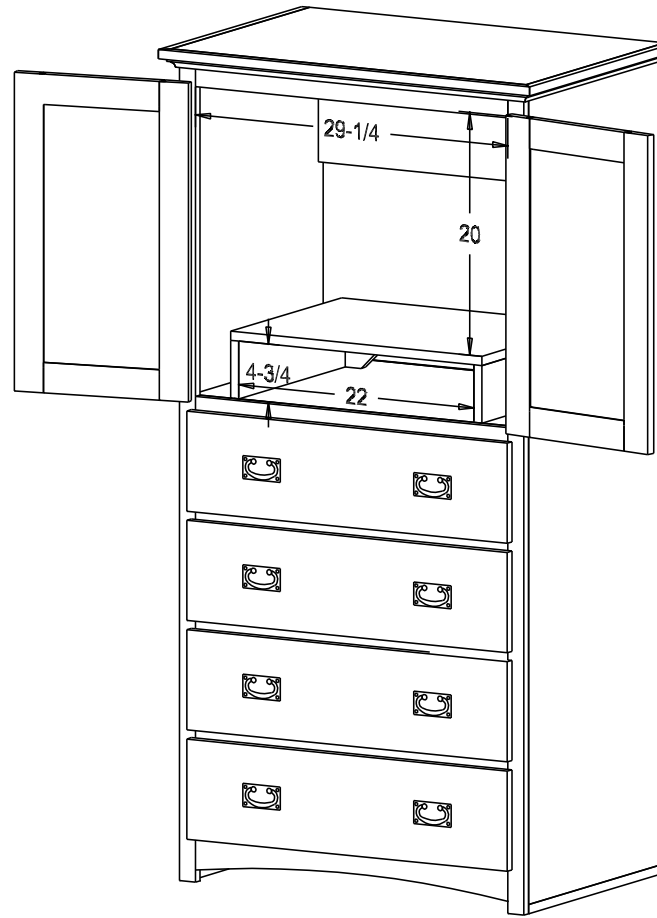

Wood:

Putty:
1/8 Round

Buyer Name	
For	
Designer	Price 743.00
Date Due	Qty
Description 20" TV Armoire	

Pull #3153 3" CC
Pull #2799 2 1/4" CC

Typical 20" TV Size:
18 1/4h 19 3/4w 18 3/4d

Finish