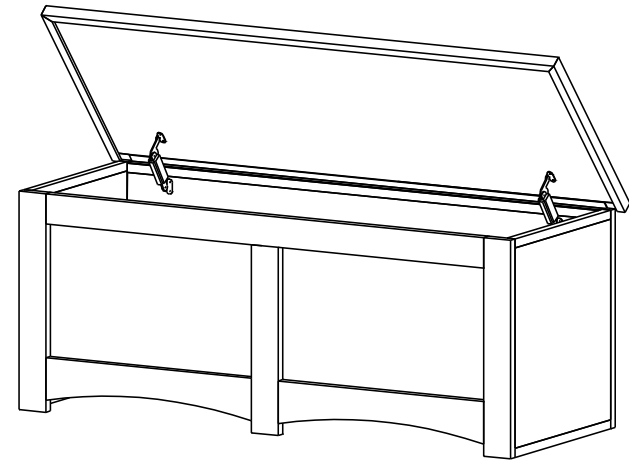

Wood:

Putty:
1/8 Round

Buyer Name	
For	
Designer	Price 349.00
Date Due	Qty
Description Hope Chest	

Notes

Finish