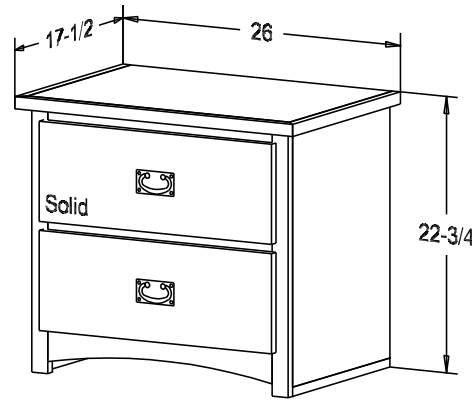

Wood:

Putty:
1/8 Round

Buyer Name	
For	
Designer	Price 192.00
Date Due	Qty
Description Nighstand	

Pull #3153 3" CC

Finish