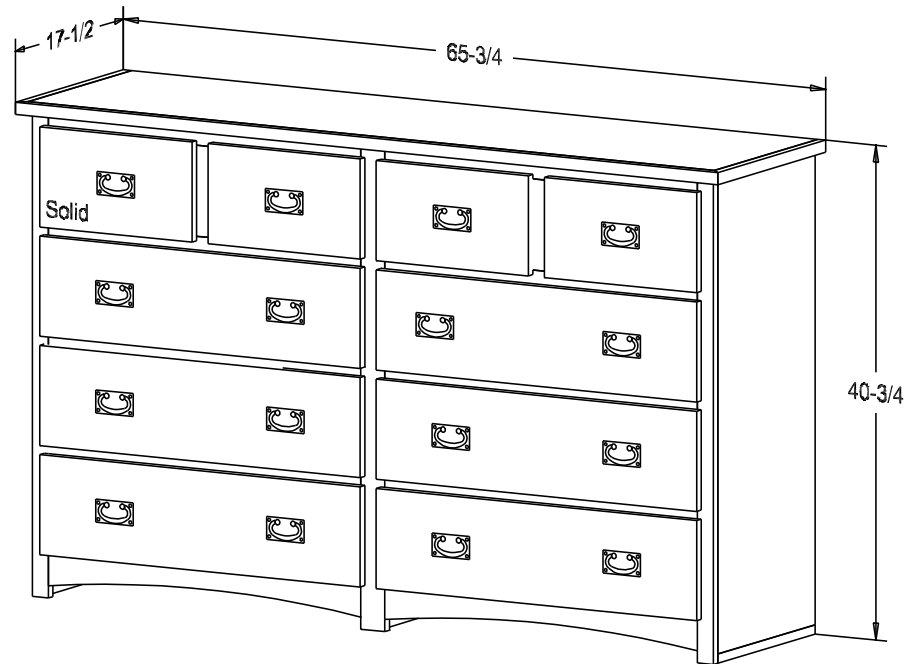

Wood:

Putty:
1/8 Round

Buyer Name	
For	
Designer	Price 935.00
Date Due	Qty
Description Dresser	

Pull #3153 3" CC

Finish