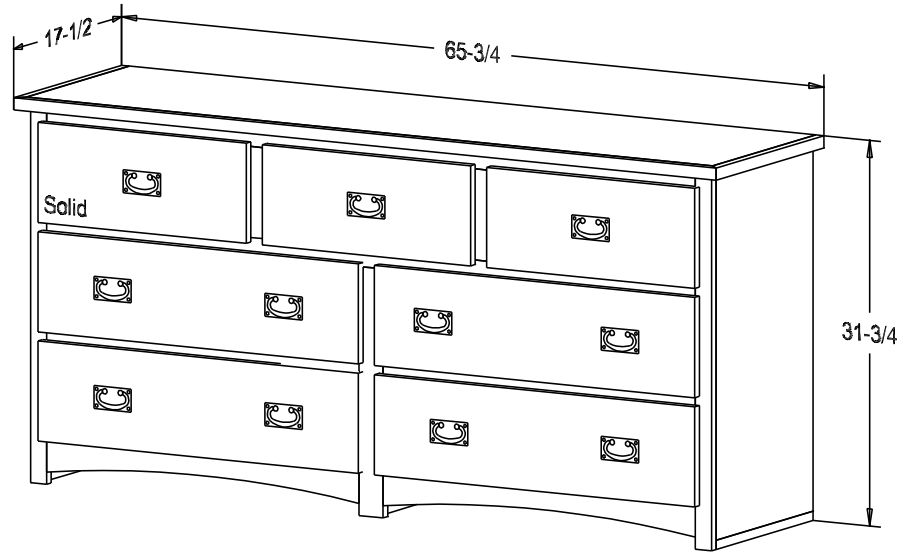

Wood:

Putty:
1/8 Round

Buyer Name	
For	
Designer	Price 690.00
Date Due	Qty
Description Dresser	

Pull #3153 3" CC

Finish