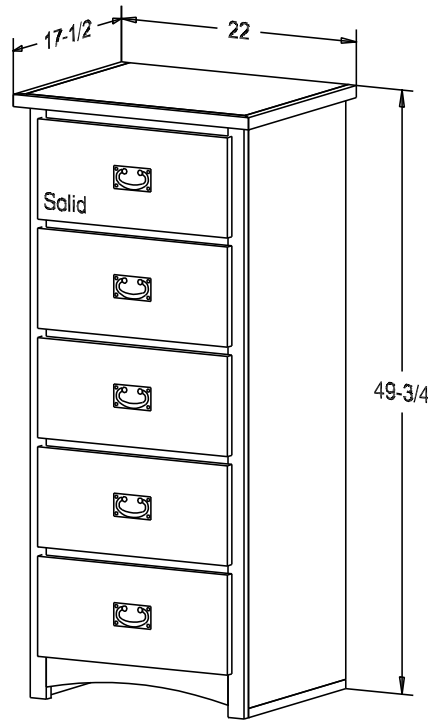

Wood:

Putty:
1/8 Round

Buyer Name	
For	
Designer	Price 414.00
Date Due	Qty
Description Lingerie Chest	

Pull #3153 3" CC

Finish