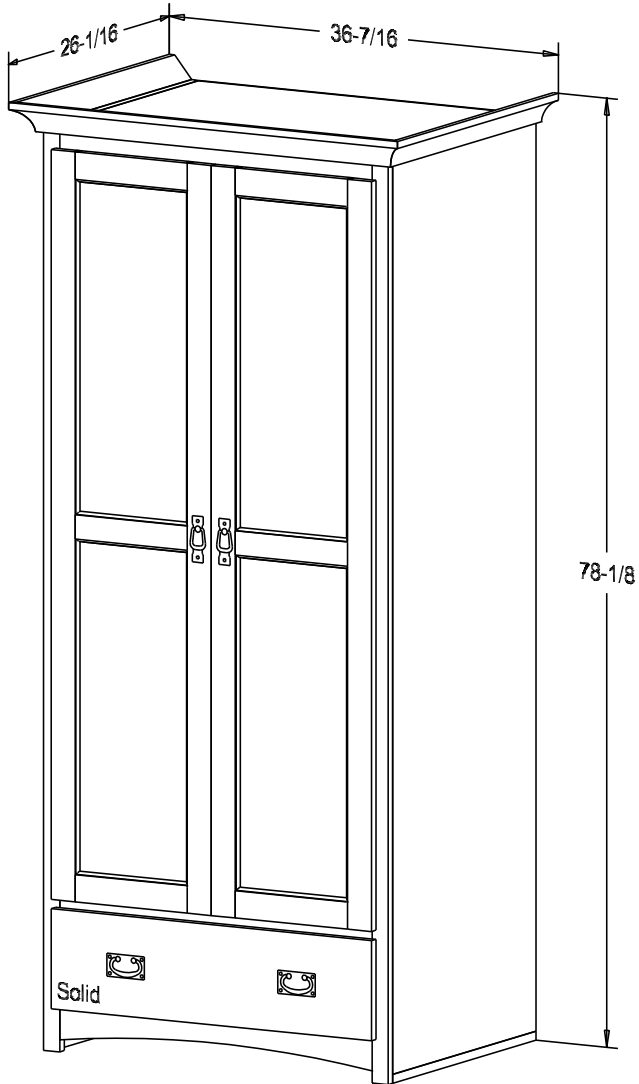

Typical 27" TV Size:  
24h 25 3/4w 19 1/2d  
The Pocket Doors do not extend past the face frame when opened.

Finish

Wood:

Putty:  
1/8 Round

Buyer Name	
For	
Designer	Price <b>623.00</b>
Date Due	Qty
Description Armoire Closet	

Pull #2799 2 1/4" CC

- From the top of the hanger
- Tea Length Dress 42" to 44"
- Floor Length Dress 60"
- Men's Suit Jacket 40" to 42"
- Men's Shirt 36"

Finish

Wood:

Putty:  
1/8 Round

Buyer Name	
For	
Designer	Price <b>741.00</b>
Date Due	Qty
Description Armoire Closet	