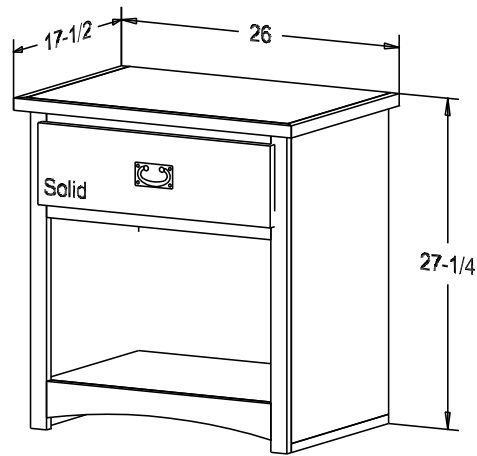

Wood:

Putty:
1/8 Round

Buyer Name	
For	
Designer	Price 162.00
Date Due	Qty
Description Nighstand	

Pull #3153 3" CC

Finish