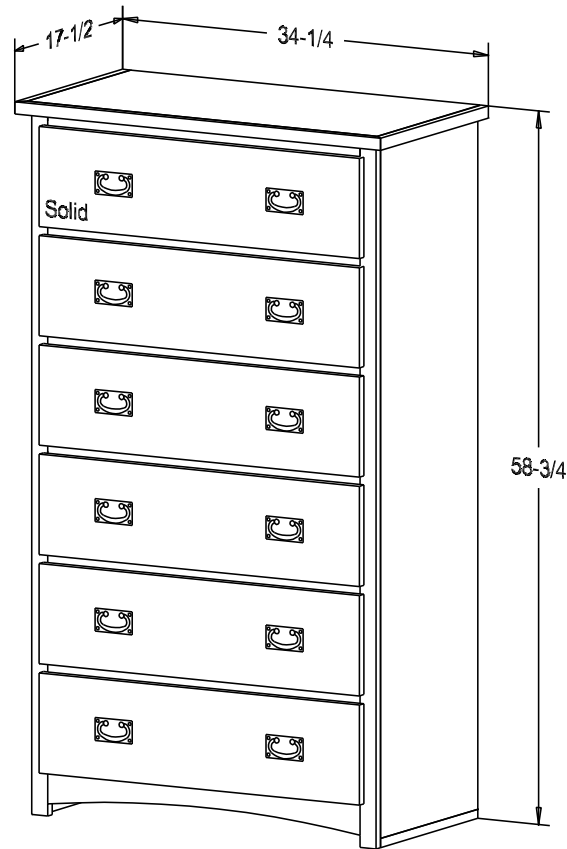

Wood:

Putty:
1/8 Round

Buyer Name	
For	
Designer	Price 620.00
Date Due	Qty
Description Chest of Drawers	

Pull #3153 3" CC

Finish