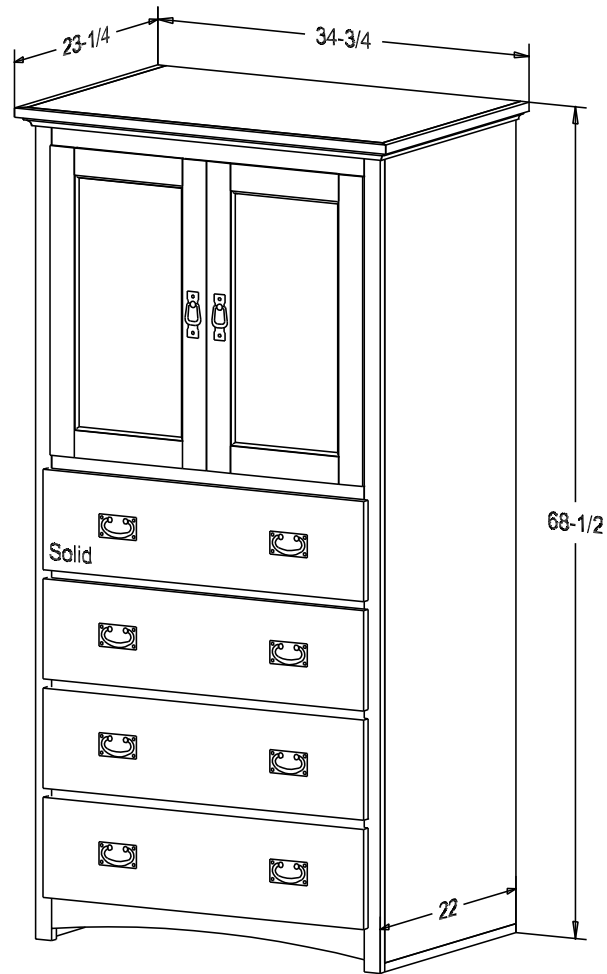

Pull #3153 3" CC  
Pull #2799 2 1/4" CC

Typical 20" TV Size:  
18 1/4h 19 3/4w 18 3/4d

Finish

Wood:

Putty:

1/8 Round

Buyer Name	
For	
Designer	Price <b>813.00</b>
Date Due	Qty
Description 20" TV Armoire	

Pull #3153 3" CC

Pull #2799 2 1/4" CC

Typical 20" TV Size:

18 1/4h 19 3/4w 18 3/4d

The Pocket Doors do not extend past the face frame when opened.

Finish

Wood:

Putty:  
1/8 Round

Buyer Name	
For	
Designer	Price <b>773.00</b>
Date Due	Qty
Description 27" TV Armoire	