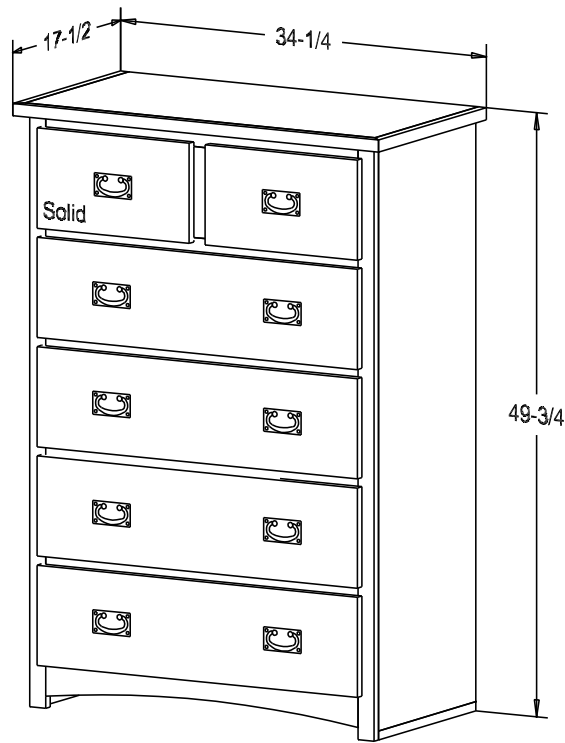

Pull #3153 3" CC

Finish

Wood:

Putty:  
1/8 Round

Buyer Name	
For	
Designer	Price <b>569.00</b>
Date Due	Qty
Description Chest of Drawers	

Pull #3153 3" CC

Finish

Wood: