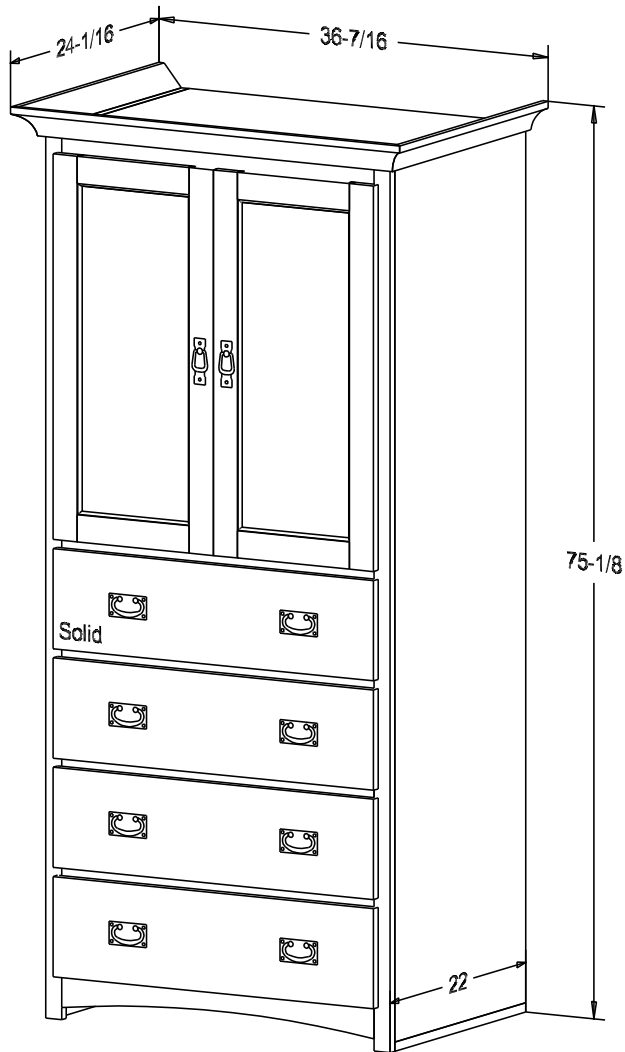

Pull #2799 2 1/4" CC

Typical 20" TV Size:

18 1/4h 19 3/4w 18 3/4d

The Pocket Doors do not extend past the face frame when opened.

Finish

Wood:

Putty:  
1/8 Round

Buyer Name	
For	
Designer	Price <b>773.00</b>
Date Due	Qty
Description 27" TV Armoire	

Pull #3153 3" CC  
Pull #2799 2 1/4" CC

Typical 27" TV Size:  
24h 25 3/4w 19 1/2d

Finish

Wood:

Putty:  
1/8 Round

Buyer Name	
For	
Designer	Price 886.00
Date Due	Qty
Description 27" TV Armoire	

Pull #3153 3" CC  
Pull #2799 2 1/4" CC

Typical 27" TV Size:  
24h 25 3/4w 19 1/2d  
The Pocket Doors do not extend past the face frame when opened.

Finish

Wood:

Putty:  
1/8 Round

Buyer Name	
For	
Designer	Price <b>623.00</b>
Date Due	Qty
Description Armoire Closet	