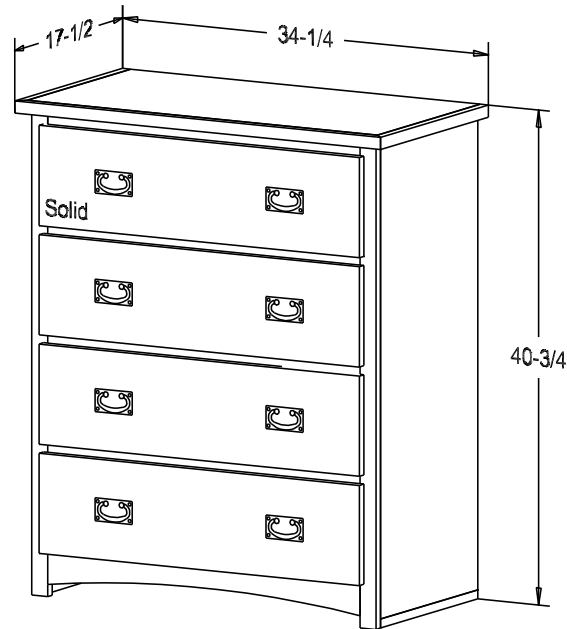

Pull #3153 3" CC

Finish

Wood:

Putty:  
1/8 Round

Buyer Name	
For	
Designer	Price <b>422.00</b>
Date Due	Qty
Description Chest of Drawers	

Pull #3153 3" CC

Finish

Wood: