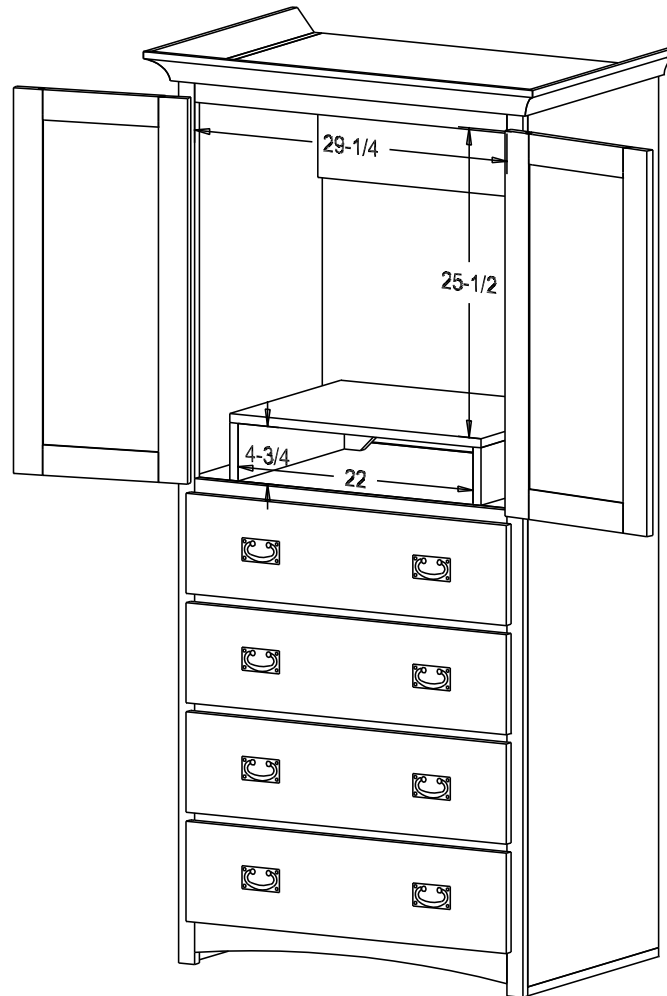

Pull #2799 2 1/4" CC

Typical 20" TV Size:

18 1/4h 19 3/4w 18 3/4d

The Pocket Doors do not extend past the face frame when opened.

Finish

Wood:

Putty:  
1/8 Round

Buyer Name	
For	
Designer	Price <b>773.00</b>
Date Due	Qty
Description 27" TV Armoire	