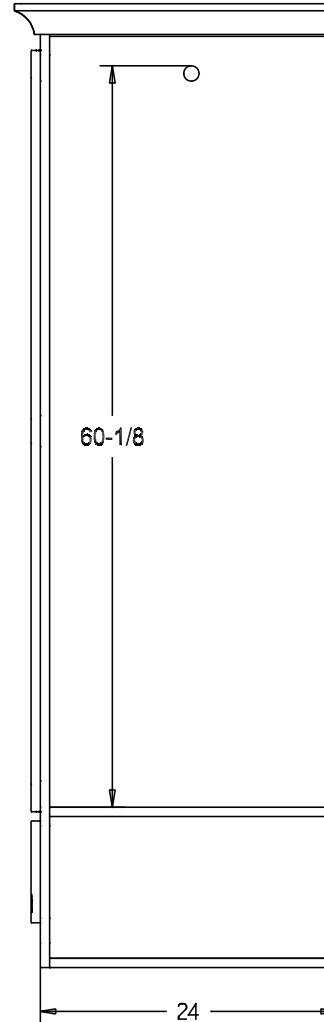

Wood:

Putty:
1/8 Round

Buyer Name	
For	
Designer	Price 741.00
Date Due	Qty
Description Armoire Closet	

Pull #3153 3" CC
Pull #2799 2 1/4" CC

From the top of the hanger
Tea Length Dress 42" to 44"
Floor Length Dress 60"
Men's Suit Jacket 40" to 42"
Men's Shirt 36"

Finish