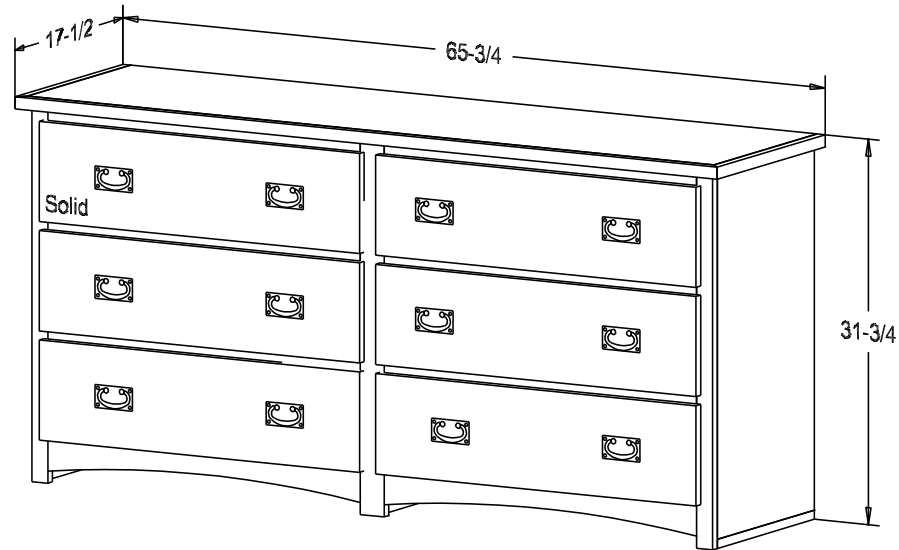

Wood:

Putty:
1/8 Round

Buyer Name	
For	
Designer	Price 642.00
Date Due	Qty
Description Dresser	

Pull #3153 3" CC

Finish