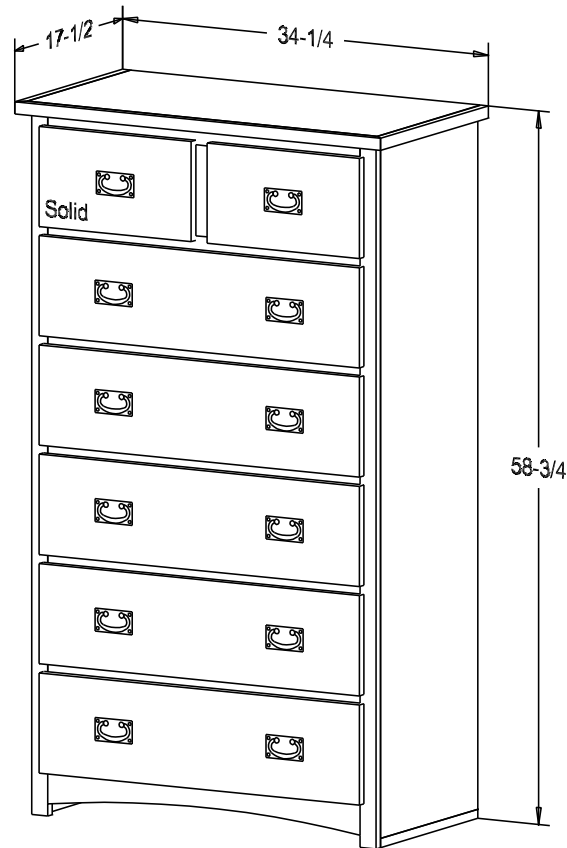

Wood:

Putty:
1/8 Round

Buyer Name	
For	
Designer	Price 668.00
Date Due	Qty
Description Chest of Drawers	

Pull #3153 3" CC

Finish