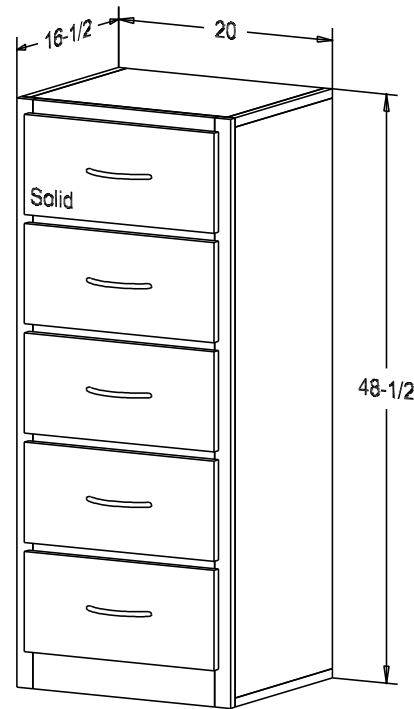

Buyer Name	
For	
Designer	Price 213.00
Date Due	Qty
Description Nighstand	

Pull #P 2256A-MC 5" CC

Finish

Wood:

Putty:

Buyer Name	
For	
Designer	Price 381.00
Date Due	Qty
Description Lingerie Chest	

Pull #P 2256A-MC 5" CC