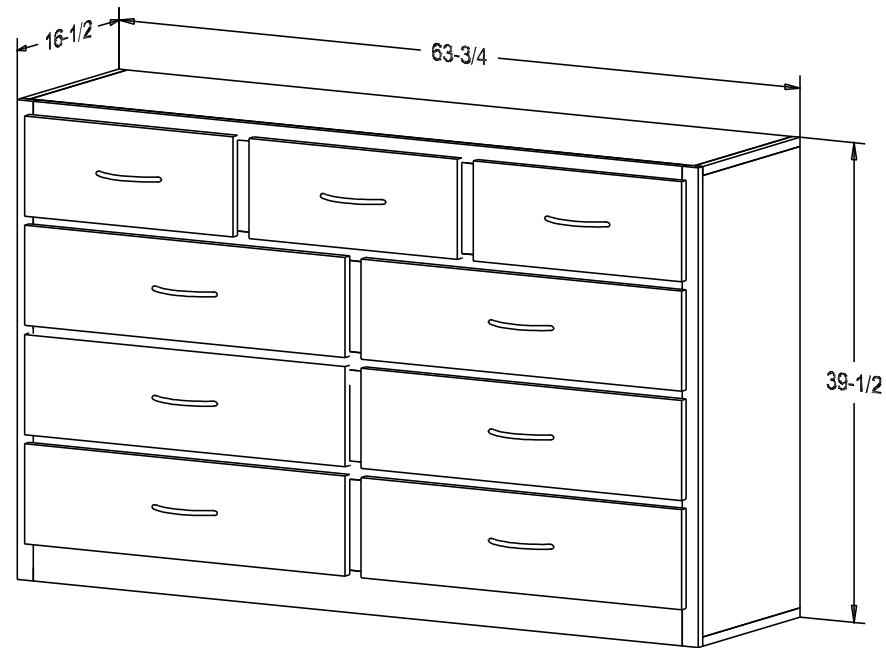

Buyer Name	
For	
Designer	Price 620.00
Date Due	Qty
Description Dresser	

Pull #P 2256A-MC 5" CC

Finish

Wood:

Putty:

Buyer Name	
For	
Designer	Price 799.00
Date Due	Qty
Description Dresser	

Pull #P 2256A-MC 5" CC