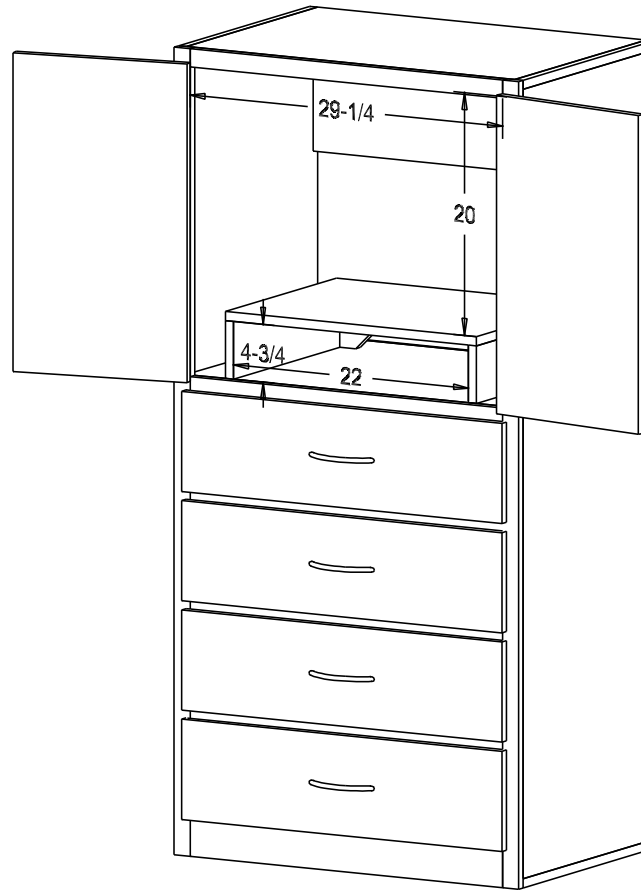

Wood:

Putty:

Buyer Name	
For	
Designer	Price 658.00
Date Due	Qty
Description 20" TV Armoire	

Pull #P 2256A-MC 5" CC

Typical 20" TV Size:

18 1/4h 19 3/4w 18 3/4d

Finish