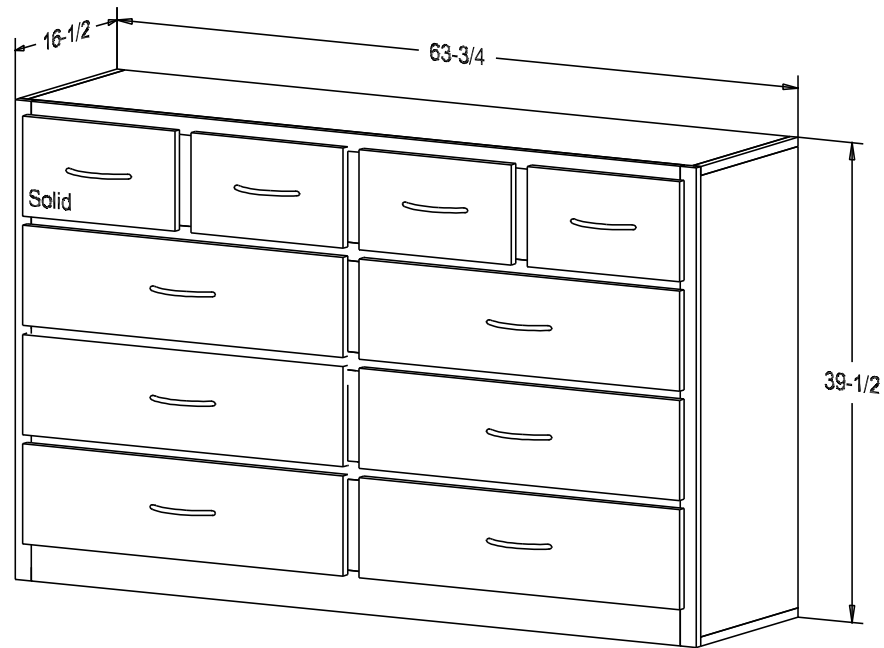

Wood:

Putty:

Buyer Name	
For	
Designer	Price 847.00
Date Due	Qty
Description Dresser	

Pull #P 2256A-MC 5" CC

Finish