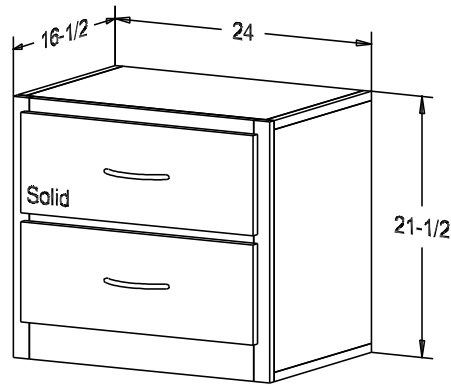

Wood:

Putty:

Buyer Name	
For	
Designer	Price 171.00
Date Due	Qty
Description Nighstand	

Pull #P 256A-MC 5" CC

Finish