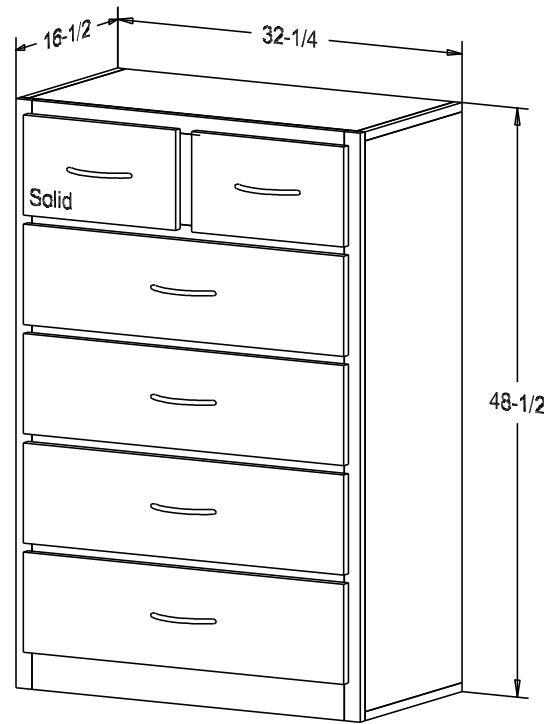

Wood:

Putty:

Buyer Name	
For	
Designer	Price 516.00
Date Due	Qty
Description Chest of Drawers	

Pull #P 256A-MC 5" CC

Finish