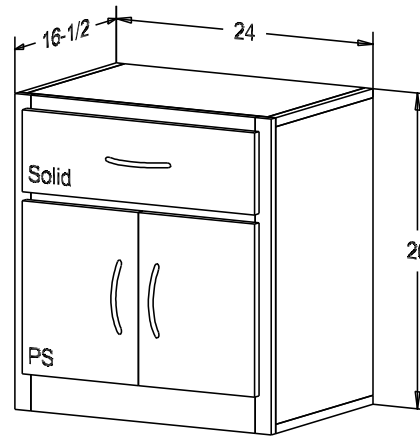

Buyer Name	
For	
Designer	Price 213.00
Date Due	Qty
Description Nighstand	

Pull #P 2256A-MC 5" CC

Finish

Wood:

Putty:

Buyer Name	
For	
Designer	Price 381.00
Date Due	Qty
Description Lingerie Chest	

Pull #P 2256A-MC 5" CC