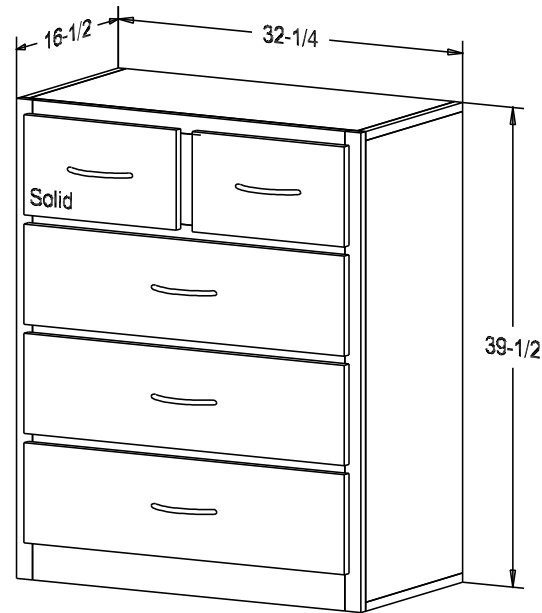

Wood:

Putty:

Buyer Name	
For	
Designer	Price 426.00
Date Due	Qty
Description Chest of Drawers	

Pull #P 256A-MC 5" CC

Finish