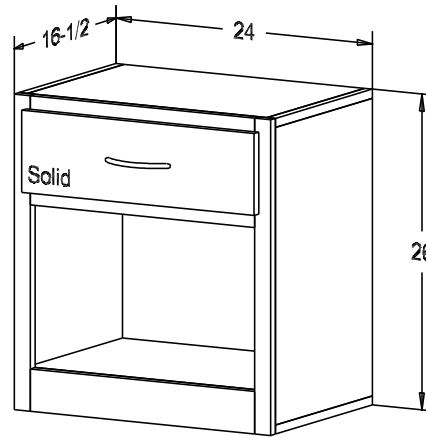

Wood:

Putty:

Buyer Name	
For	
Designer	Price 139.00
Date Due	Qty
Description Nighstand	

Pull #P 256A-MC 5" CC

Finish