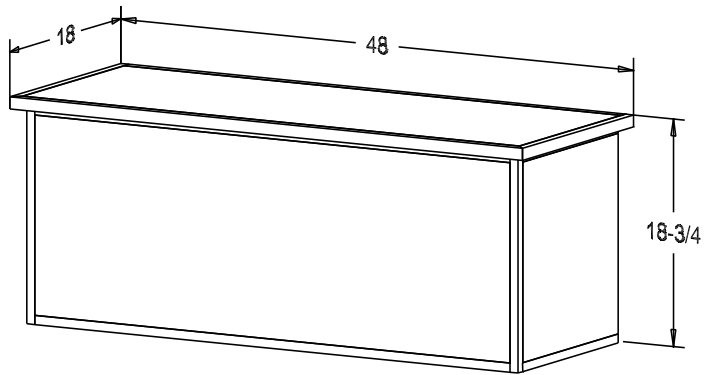

Wood:

Putty:

Buyer Name	
For	
Designer	Price 299.00
Date Due	Qty
Description Hope Chest	

Notes

Finish