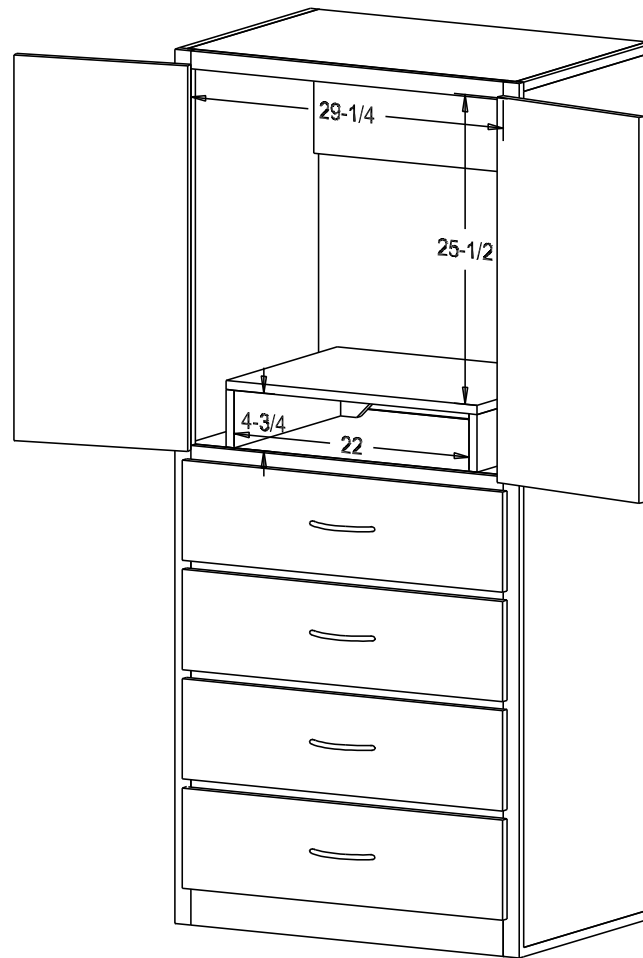

Typical 20" TV Size:

18 1/4h 19 3/4w 18 3/4d

Finish

Wood:

Putty:

Buyer Name	
For	
Designer	Price 728.00
Date Due	Qty
Description 20" TV Armoire	

Pull #P 256A-MC 5" CC

Typical 20" TV Size:
18 1/4h 19 3/4w 18 3/4d
The Pocket Doors do not extend past the face frame when opened.

Finish

Wood:

Putty:

Buyer Name	
For	
Designer	Price 724.00
Date Due	Qty
Description 27" TV Armoire	

Pull #P 256A-MC 5" CC

Typical 27" TV Size:
24h 25 3/4w 19 1/2d

Finish

Wood:

Putty:

Buyer Name	
For	
Designer	Price 818.00
Date Due	Qty
Description 27" TV Armoire	

Pull #P 256A-MC 5" CC

Typical 27" TV Size:

24h 25 3/4w 19 1/2d

The Pocket Doors do not extend past the face frame when opened.