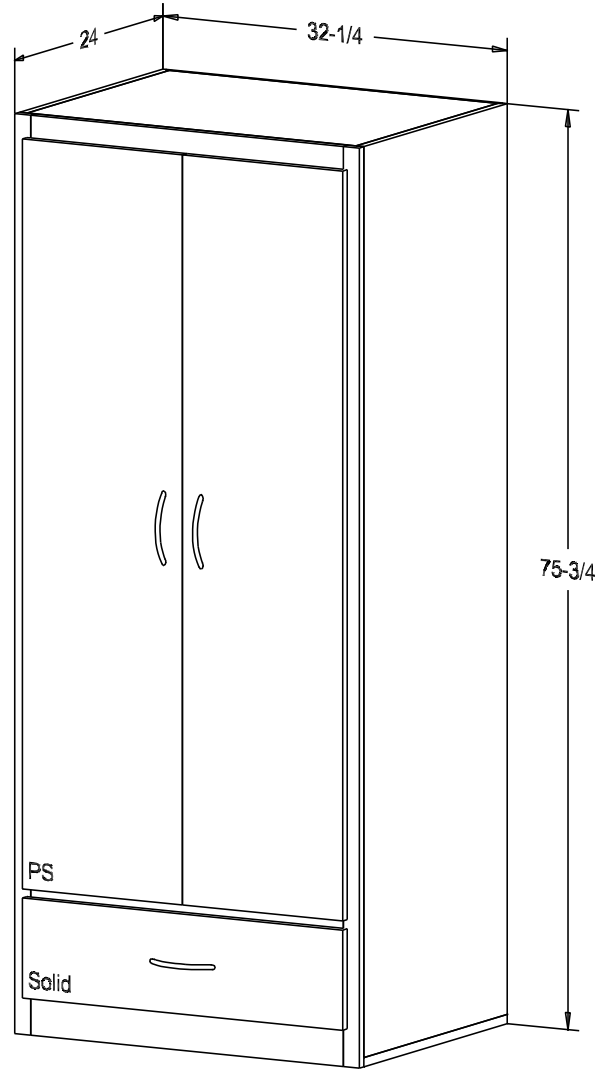

Typical 20" TV Size:

18 1/4h 19 3/4w 18 3/4d

Finish

Wood:

Putty:

Buyer Name	
For	
Designer	Price 728.00
Date Due	Qty
Description 20" TV Armoire	

Pull #P 256A-MC 5" CC

Typical 20" TV Size:
18 1/4h 19 3/4w 18 3/4d
The Pocket Doors do not extend past the face frame when opened.

Putty:

Buyer Name	
For	
Designer	Price 818.00
Date Due	Qty
Description 27" TV Armoire	

Pull #P 256A-MC 5" CC

Typical 27" TV Size:

24h 25 3/4w 19 1/2d

The Pocket Doors do not extend past the face frame when opened.

Finish

Wood:

Putty:

Buyer Name	
For	
Designer	Price 537.00
Date Due	Qty
Description Armoire Closet	

Pull #P 256A-MC 5" CC

- From the top of the hanger
- Tea Length Dress 42" to 44"
- Floor Length Dress 60"
- Men's Suit Jacket 40" to 42"
- Men's Shirt 36"

Finish

Wood:

Putty:

Buyer Name	
For	
Designer	Price 637.00
Date Due	Qty
Description Armoire Closet	

Pull #P 256A-MC 5" CC

- From the top of the hanger
- Tea Length Dress 42" to 44"
- Floor Length Dress 60"
- Men's Suit Jacket 40" to 42"
- Men's Shirt 36"