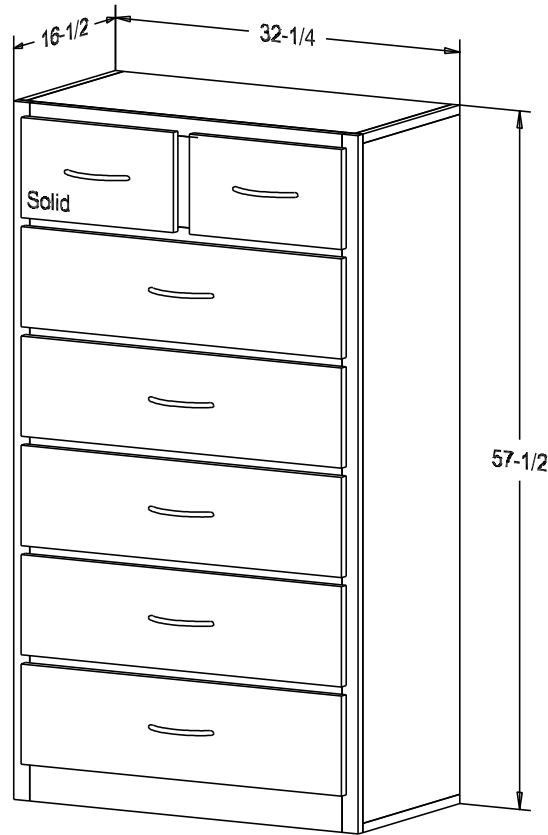

Pull #P 2256A-MC 5" CC

Finish

Wood:

Putty:

Buyer Name	
For	
Designer	Price 606.00
Date Due	Qty
Description Chest of Drawers	

Pull #P 2256A-MC 5" CC

Finish

Wood: