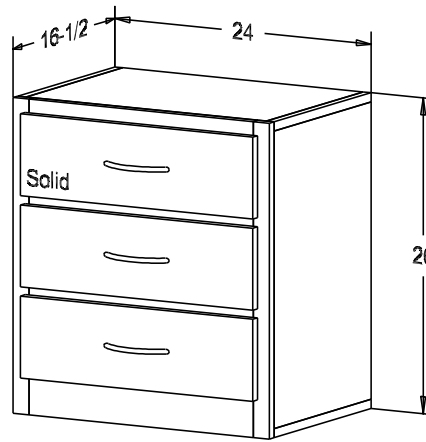

Putty:

Buyer Name	
For	
Designer	Price 171.00
Date Due	Qty
Description Nighstand	

Pull #P 256A-MC 5" CC

Finish

Wood:

Putty:

Buyer Name	
For	
Designer	Price 235.00
Date Due	Qty
Description Nighstand	

Pull #P 2256A-MC 5" CC