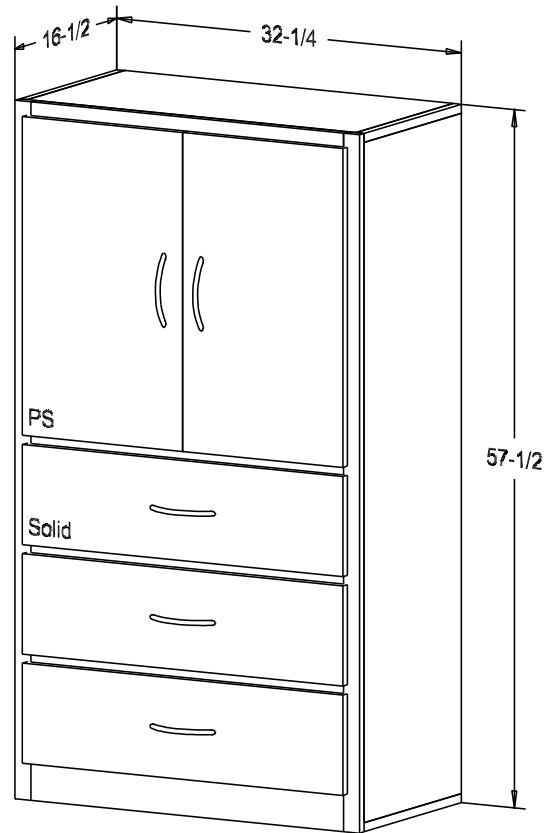

[Lingerie Chest](#)

[Hope Chest](#)

Wood:

Putty:

Buyer Name	
For	
Designer	Price 488.00
Date Due	Qty
Description Armoire	

Pull #P 2256A-MC 5" CC

Finish

Wood:

Typical 20" TV Size:

18 1/4h 19 3/4w 18 3/4d

Finish

Wood:

Putty:

Buyer Name	
For	
Designer	Price 728.00
Date Due	Qty
Description 20" TV Armoire	

Pull #P 256A-MC 5" CC

Typical 20" TV Size:
18 1/4h 19 3/4w 18 3/4d
The Pocket Doors do not extend past the face frame when opened.

Putty:

Buyer Name	
For	
Designer	Price 818.00
Date Due	Qty
Description 27" TV Armoire	

Pull #P 256A-MC 5" CC

Typical 27" TV Size:

24h 25 3/4w 19 1/2d

The Pocket Doors do not extend past the face frame when opened.