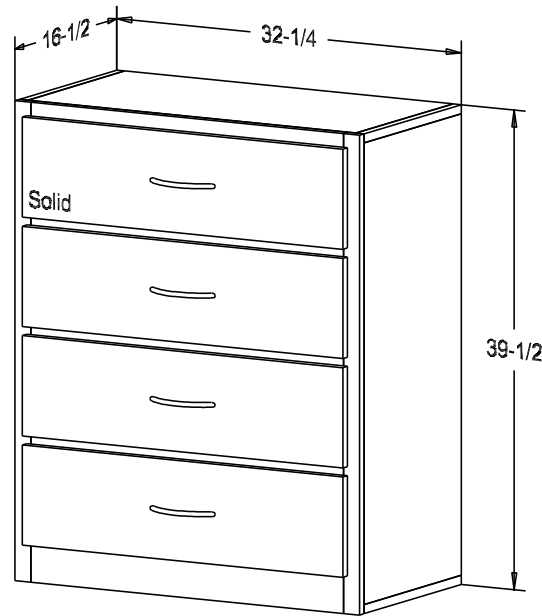

Wood:

Putty:

Buyer Name	
For	
Designer	Price 378.00
Date Due	Qty
Description Chest of Drawers	

Pull #P 256A-MC 5" CC

Finish