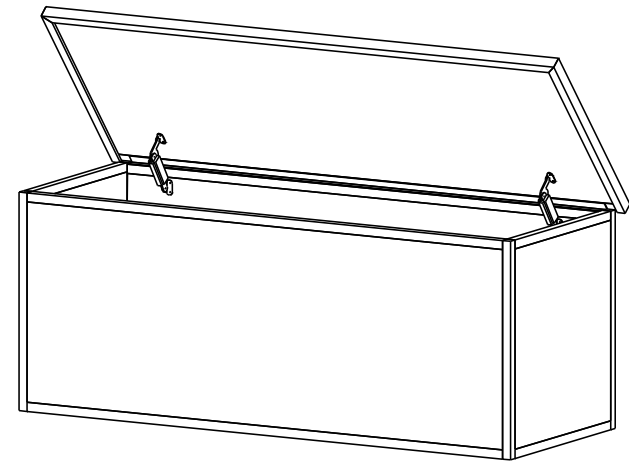

Wood:

Putty:

Buyer Name	
For	
Designer	Price 299.00
Date Due	Qty
Description Hope Chest	

Notes

Finish