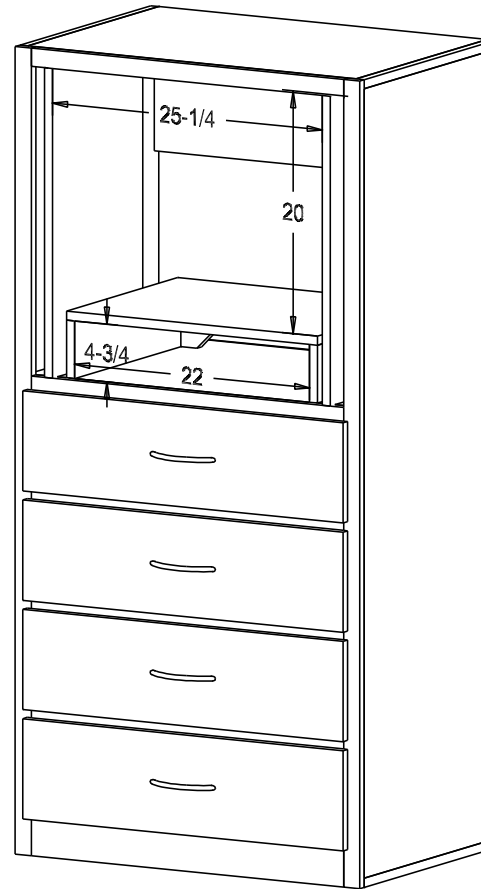

Putty:

Buyer Name	
For	
Designer	Price 595.00
Date Due	Qty
Description Armoire	

Pull #P 2256A-MC 5" CC

Finish

Wood:

Putty:

Buyer Name	
For	
Designer	Price 658.00
Date Due	Qty
Description 20" TV Armoire	

Pull #P 2256A-MC 5" CC

Typical 20" TV Size:

18 1/4h 19 3/4w 18 3/4d

Finish

Wood:

Putty:

Buyer Name	
For	
Designer	Price 728.00
Date Due	Qty
Description 20" TV Armoire	

Pull #P 256A-MC 5" CC

Typical 20" TV Size:
18 1/4h 19 3/4w 18 3/4d
The Pocket Doors do not extend past the face frame when opened.

Finish

Wood:

Putty:

Buyer Name	
For	
Designer	Price 724.00
Date Due	Qty
Description 27" TV Armoire	

Pull #P 256A-MC 5" CC

Typical 27" TV Size:
24h 25 3/4w 19 1/2d

Finish

Wood:

Putty:

Buyer Name	
For	
Designer	Price 818.00
Date Due	Qty
Description 27" TV Armoire	

Pull #P 256A-MC 5" CC

Typical 27" TV Size:

24h 25 3/4w 19 1/2d

The Pocket Doors do not extend past the face frame when opened.