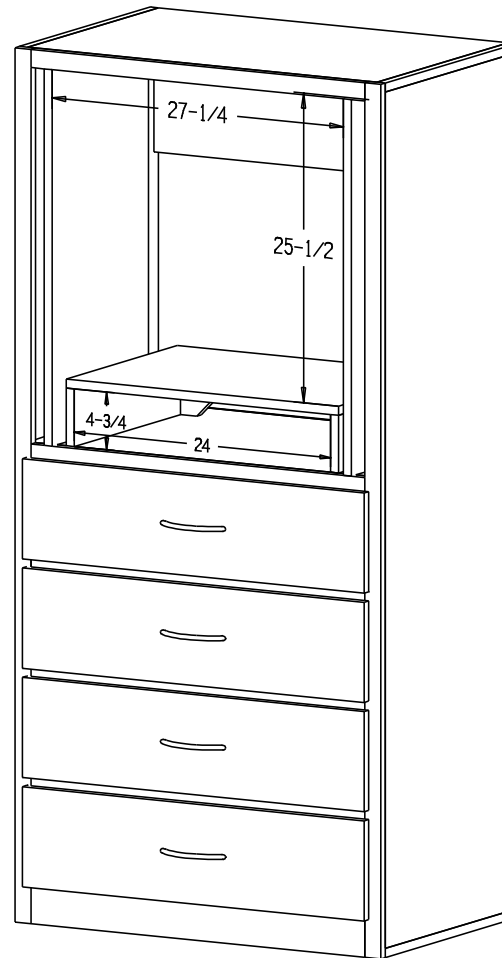

Typical 20" TV Size:

18 1/4h 19 3/4w 18 3/4d

Finish

Wood:

Putty:

Buyer Name	
For	
Designer	Price 728.00
Date Due	Qty
Description 20" TV Armoire	

Pull #P 256A-MC 5" CC

Typical 20" TV Size:
18 1/4h 19 3/4w 18 3/4d
The Pocket Doors do not extend past the face frame when opened.

Finish

Wood:

Putty:

Buyer Name	
For	
Designer	Price 724.00
Date Due	Qty
Description 27" TV Armoire	

Pull #P 256A-MC 5" CC

Typical 27" TV Size:
24h 25 3/4w 19 1/2d

Finish

Wood:

Putty:

Buyer Name	
For	
Designer	Price 818.00
Date Due	Qty
Description 27" TV Armoire	

Pull #P 256A-MC 5" CC

Typical 27" TV Size:

24h 25 3/4w 19 1/2d

The Pocket Doors do not extend past the face frame when opened.