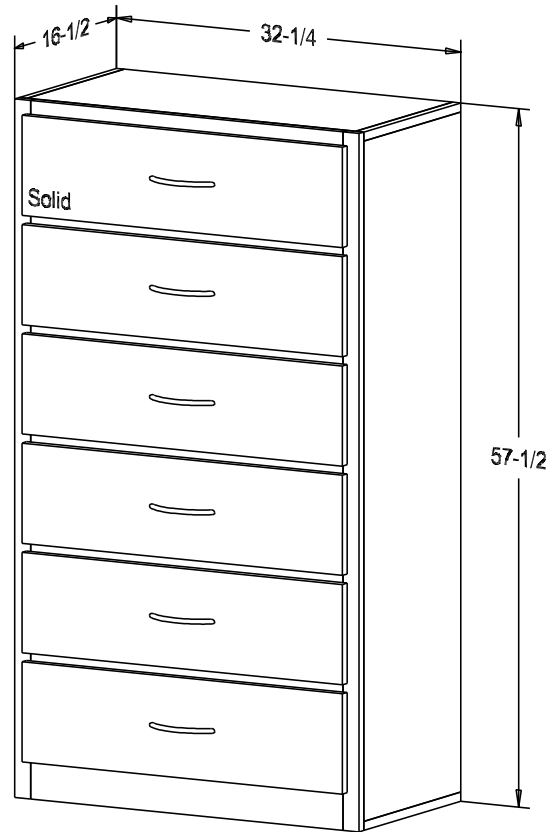

Wood:

Putty:

Buyer Name	
For	
Designer	Price 558.00
Date Due	Qty
Description Chest of Drawers	

Pull #P 2256A-MC 5" CC

Finish