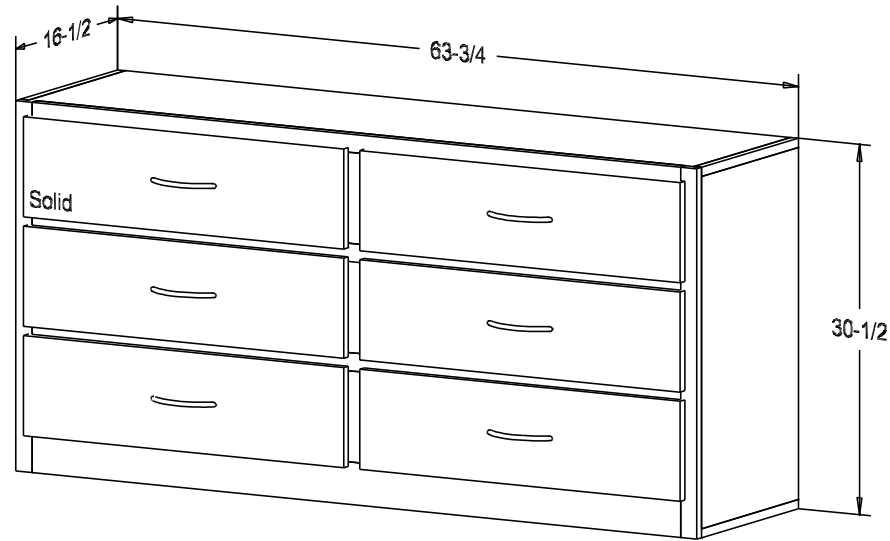

Wood:

Putty:

Buyer Name	
For	
Designer	Price 572.00
Date Due	Qty
Description Dresser	

Pull #P 256A-MC 5" CC

Finish