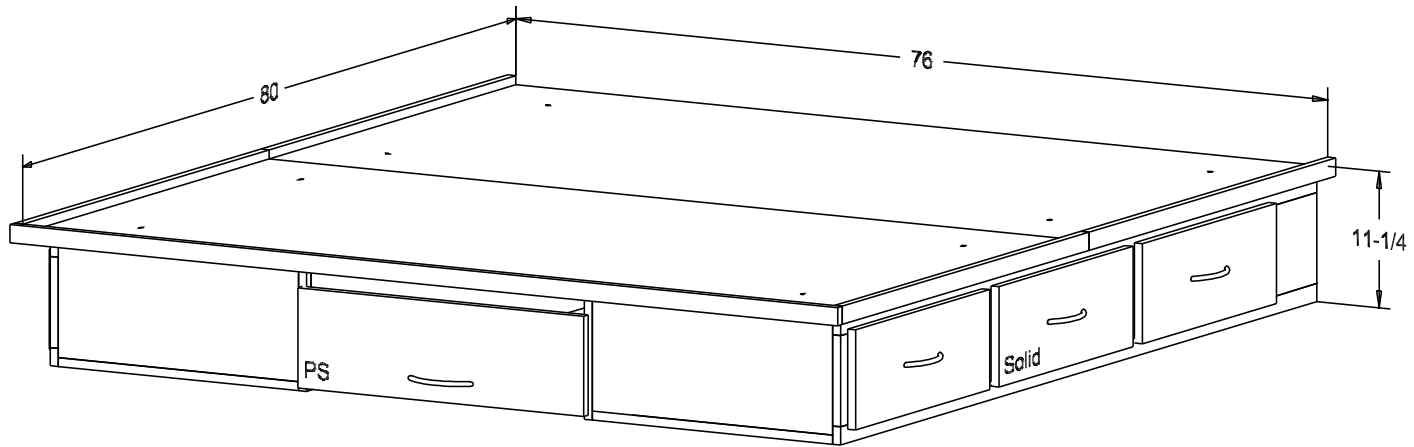

Wood:

Putty:

Buyer Name	
For	
Designer	Price 595.00
Date Due	Qty
Description Chest Bed King	

Pull #P 256A-MC 5" CC
King mattress size 76 x 80

Finish