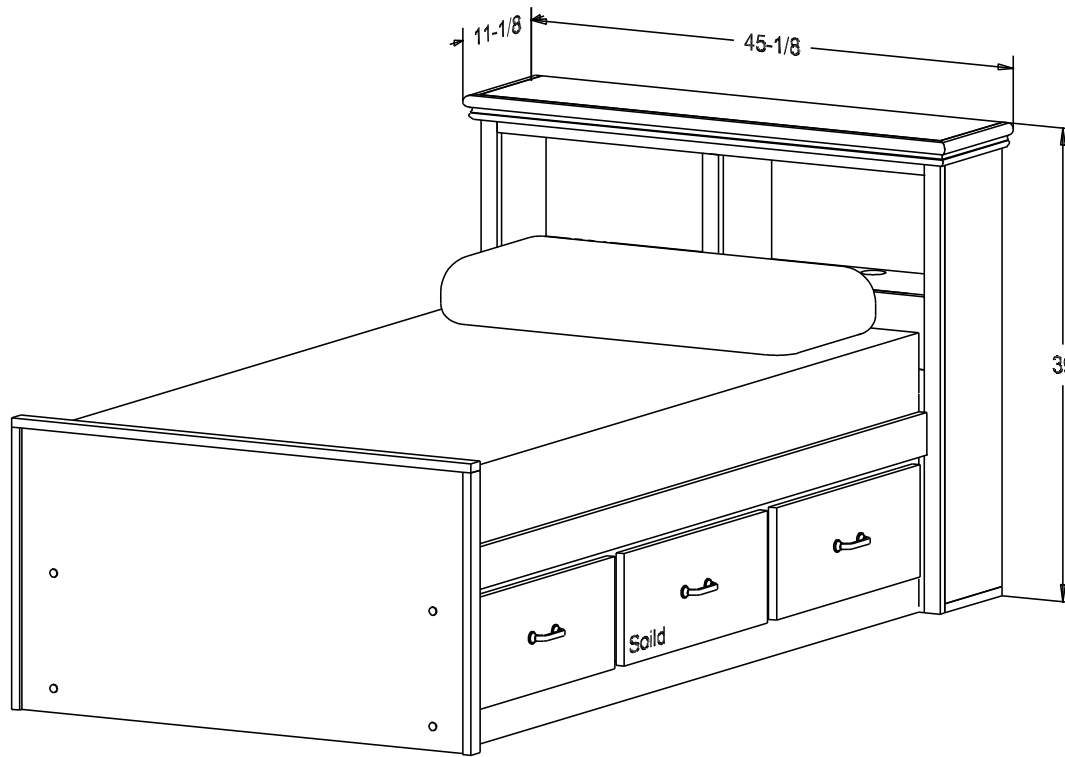

There is 11" between the
platform and the Headboard shelf.

Finish

Wood:

Putty:
1/4 Round

Buyer Name	
For	
Designer	Price 595.00
Date Due	Qty
Description Chest Bed Queen	

Pull #4483-R2 3 3/4" CC
Queen mattress size 60 x 80