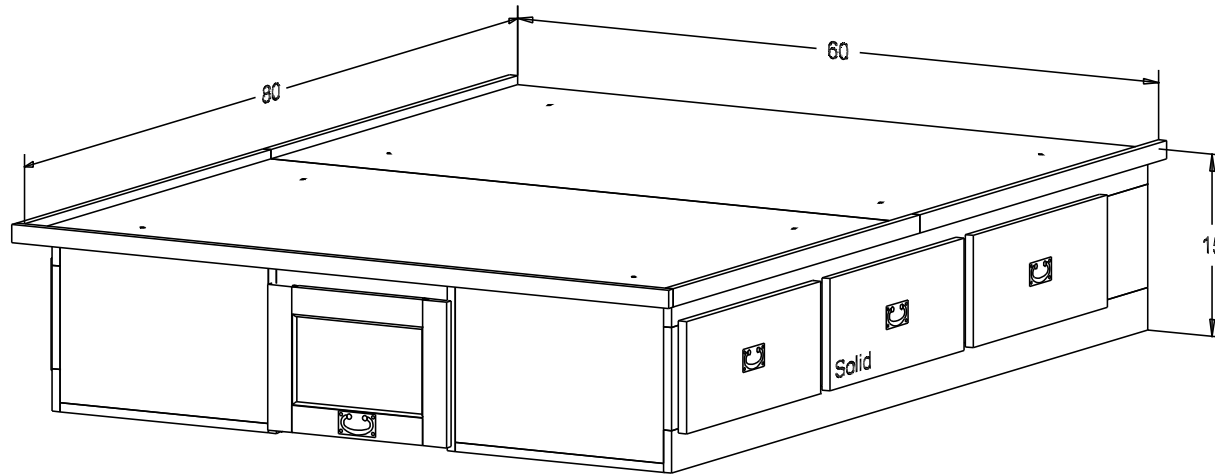

Wood:

Putty:
1/8 Round

Buyer Name	
For	
Designer	Price 549.00
Date Due	Qty
Description Chest Bed Queen	

Pull #3153 3" CC
Queen mattress size 60 x 80

Finish