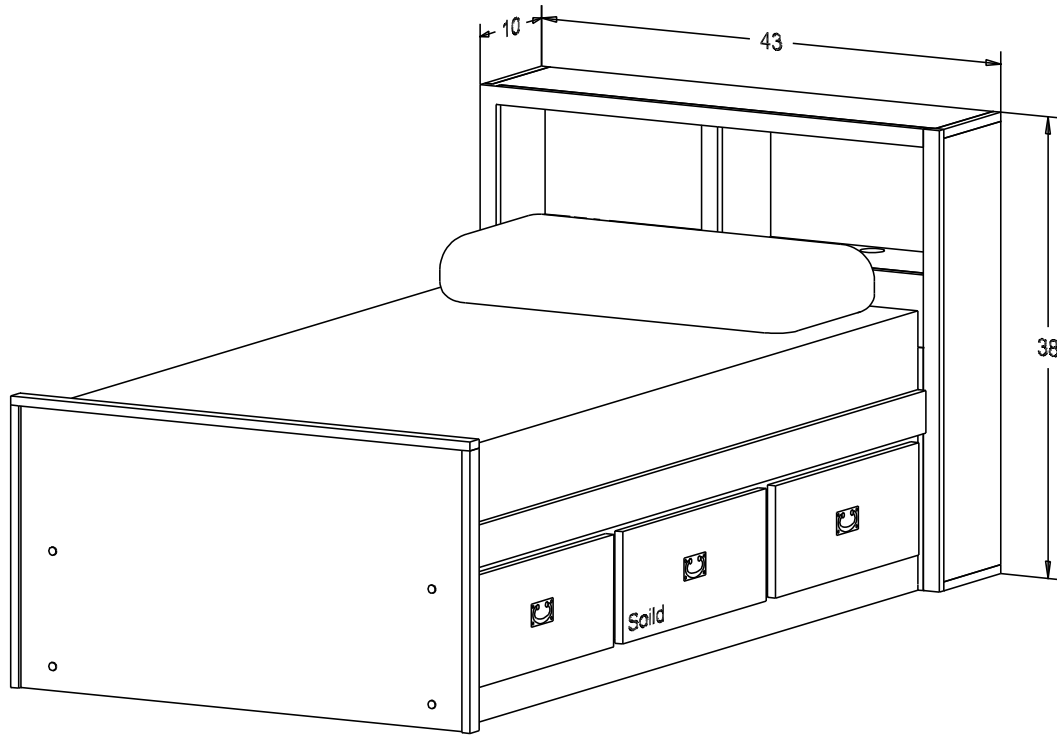

Wood:

Putty:
1/8 Round

Buyer Name	
For	
Designer	Price 449.00
Date Due	Qty
Description Chest Bed Twin	

Pull #3153 3" CC
Twin mattress Size 39 x 75

The Bed can be setup with the
Drawers on the Right or the Left.

There is 11" between the
platform and the Headboard shelf.

Finish