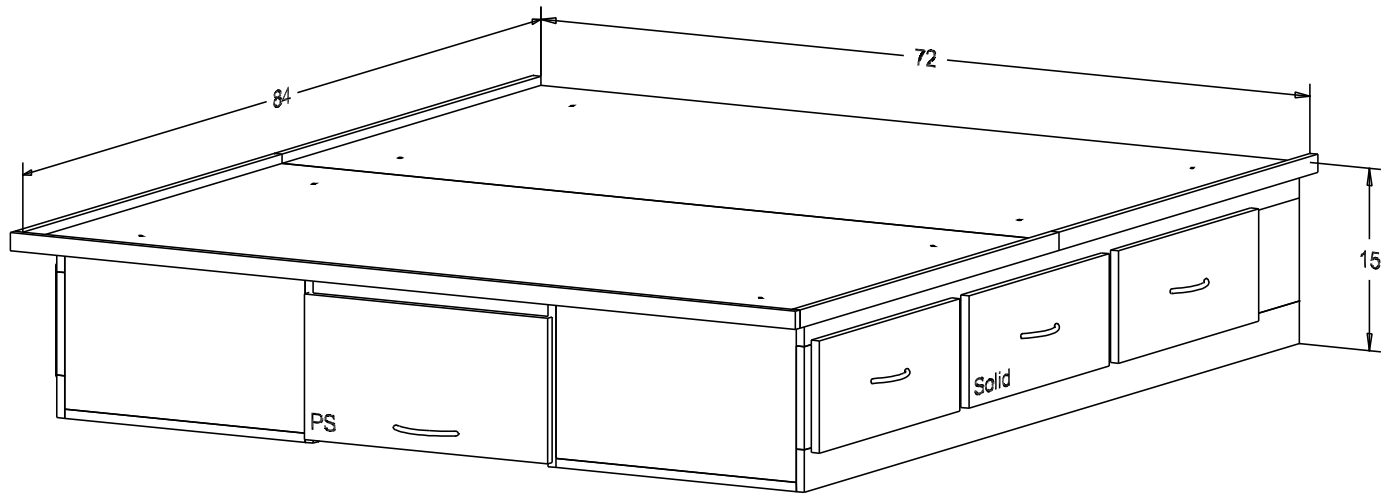

Pull #P 256A-MC 5" CC
Cal King mattress size 72 x 84

Finish

Wood:

Putty:

Buyer Name	
For	
Designer	Price 595.00
Date Due	Qty
Description Chest Bed Cal King	

Pull #P 256A-MC 5" CC
Cal King mattress size 72 x 84