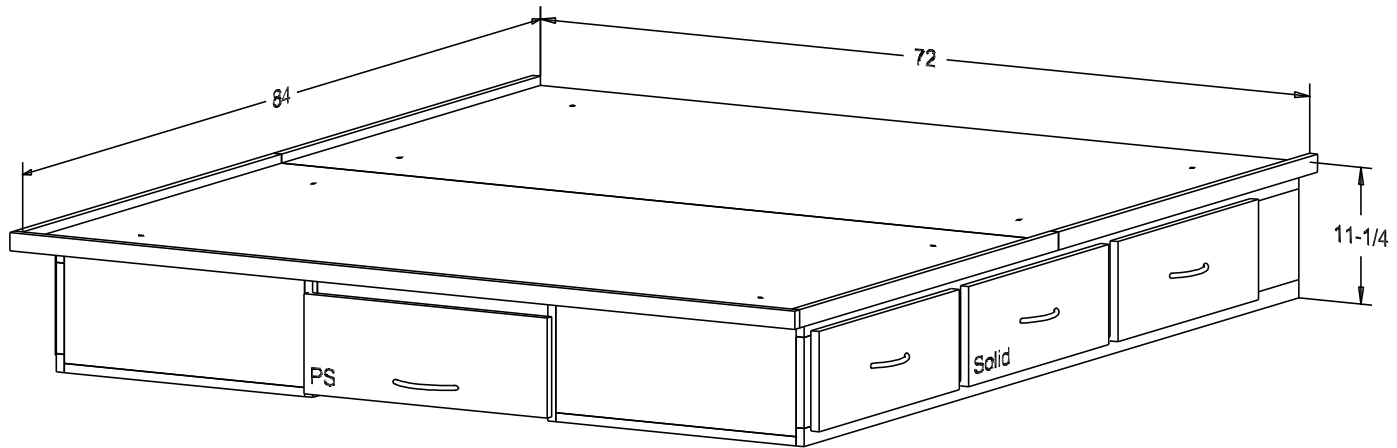

Wood:

Putty:

Buyer Name	
For	
Designer	Price 595.00
Date Due	Qty
Description Chest Bed Cal King	

Pull #P 256A-MC 5" CC
Cal King mattress size 72 x 84

Finish