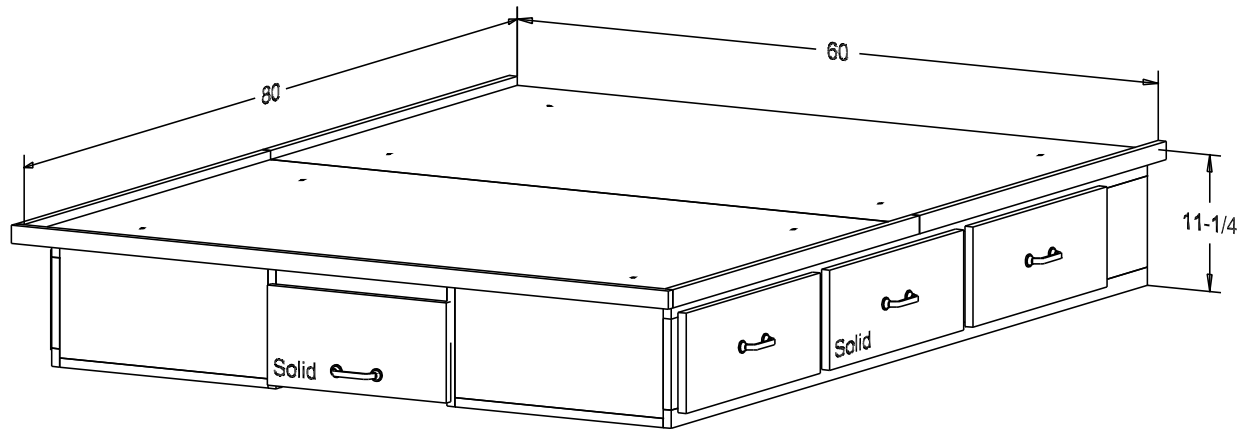

There is 11" between the
platform and the Headboard shelf.

Finish

Wood:

Putty:
1/4 Round

Buyer Name	
For	
Designer	Price 595.00
Date Due	Qty
Description Chest Bed Queen	

Pull #4483-R2 3 3/4" CC
Queen mattress size 60 x 80