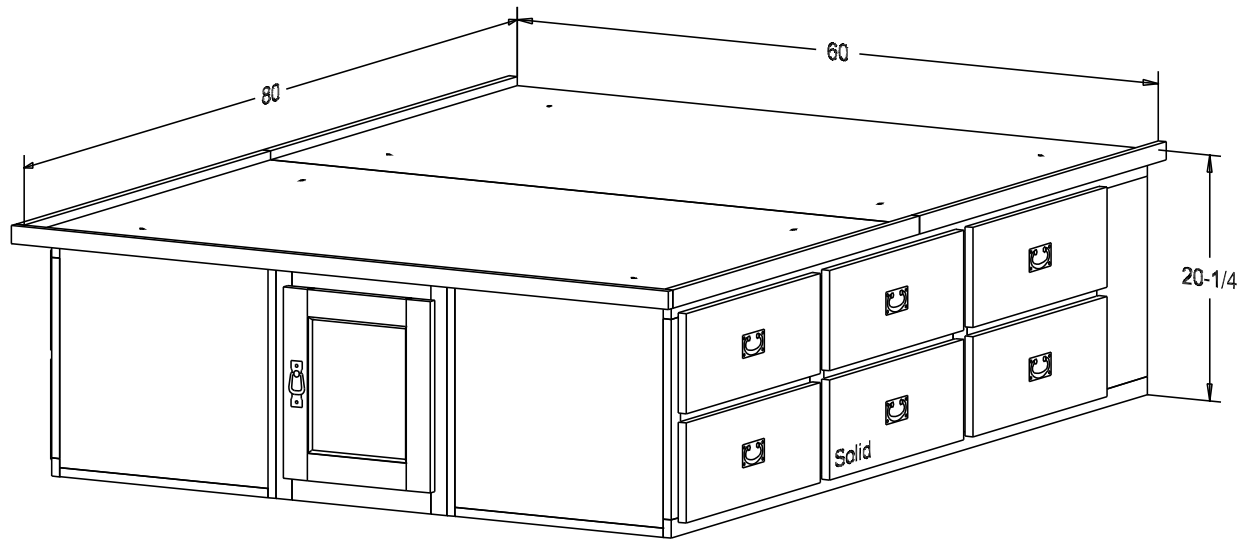

Wood:

Putty:
1/8 Round

Buyer Name	
For	
Designer	Price 849.00
Date Due	Qty
Description Chest Bed Queen	

Pull #3153 3" CC
Pull #2799 2 1/4" CC
Queen mattress size 60 x 80

Finish