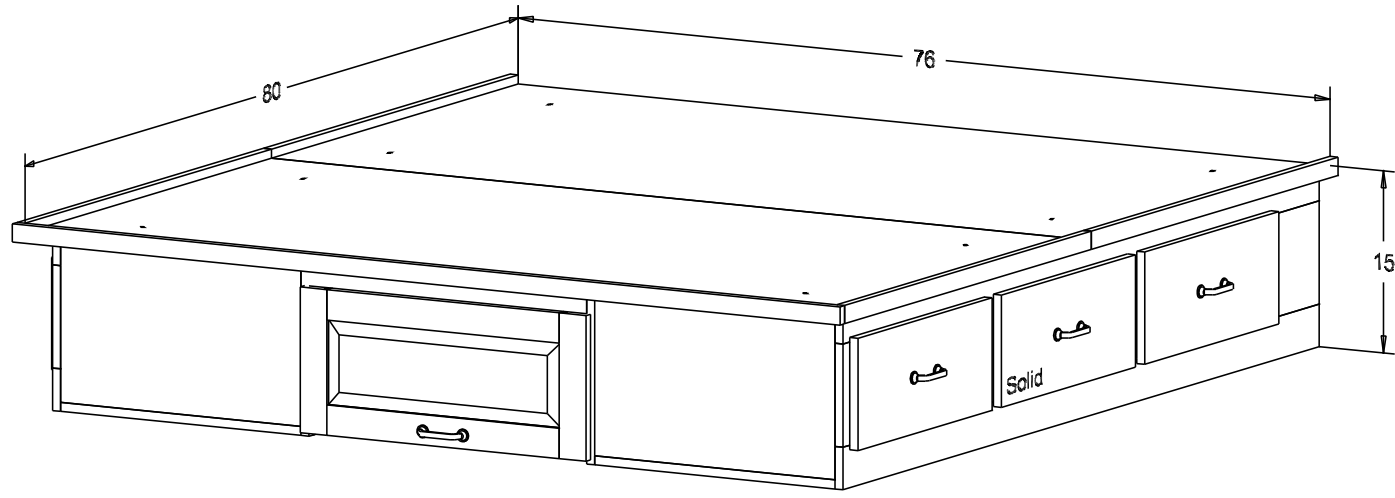

Wood:

Putty:
1/4 Round

Buyer Name	
For	
Designer	Price 645.00
Date Due	Qty
Description Chest Bed King	

Pull #4483-R2 3 3/4" CC
King mattress size 76 x 80

Finish