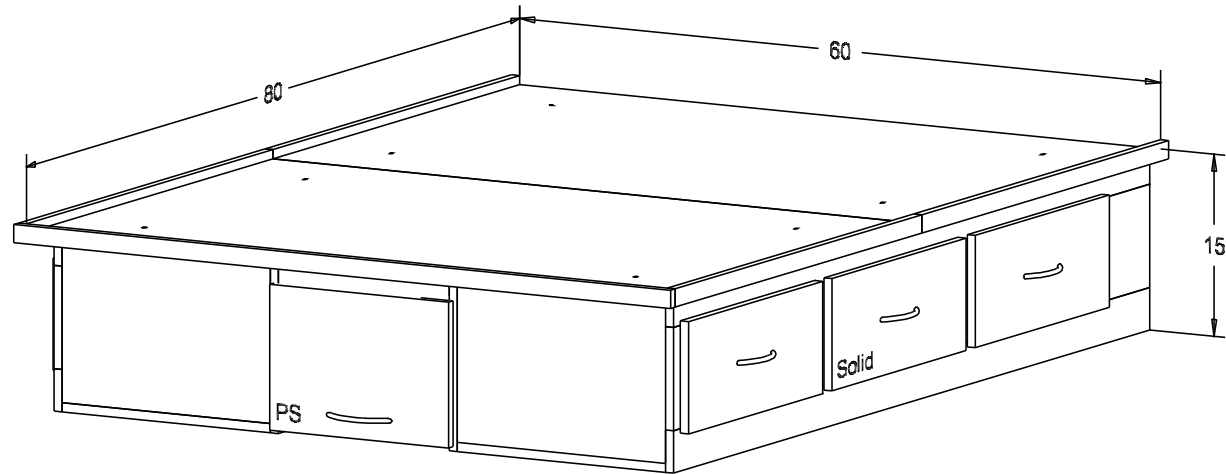

Wood:

Putty:

Buyer Name	
For	
Designer	Price 549.00
Date Due	Qty
Description Chest Bed Queen	

Pull #P 256A-MC 5" CC
Queen mattress size 60 x 80

Finish