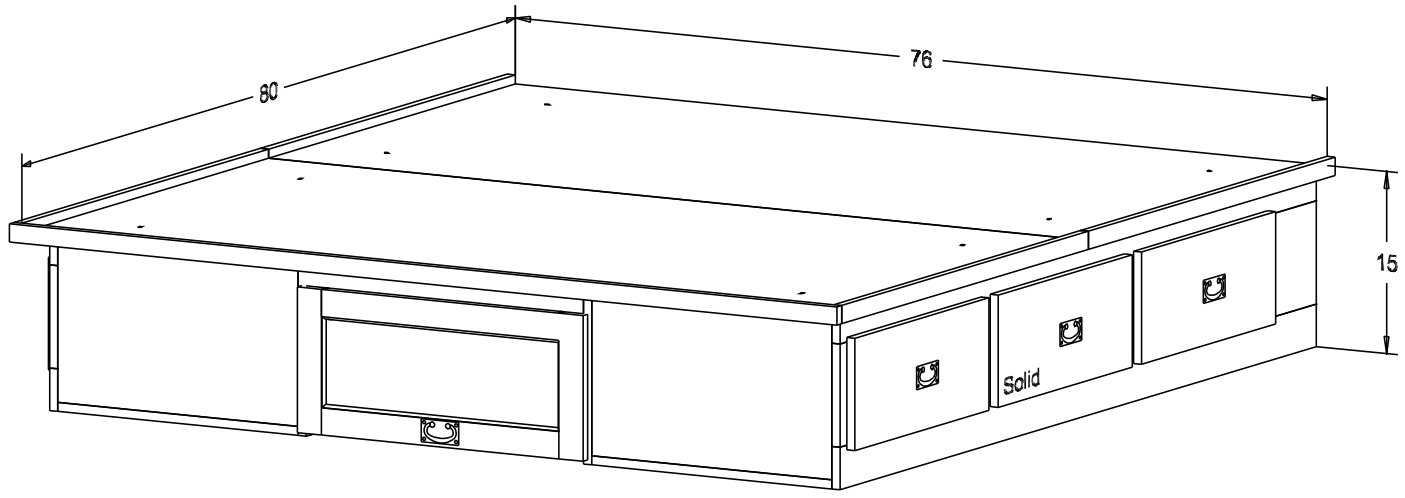

Wood:

Putty:
1/8 Round

Buyer Name	
For	
Designer	Price 595.00
Date Due	Qty
Description Chest Bed King	

Pull #3153 3" CC
King mattress size 76 x 80

Finish