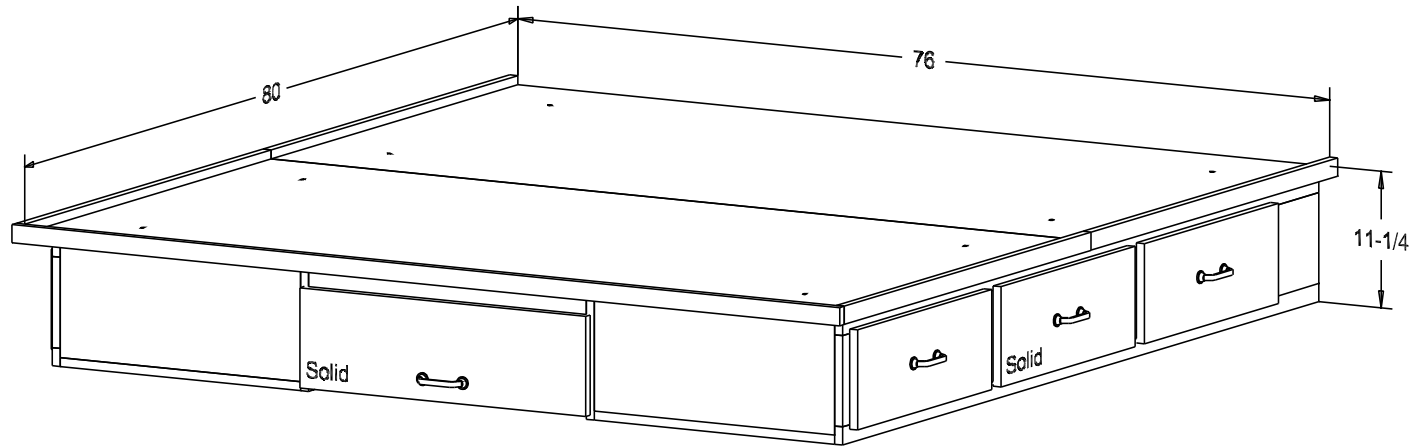

Wood:

Putty:
1/4 Round

Buyer Name	
For	
Designer	Price 645.00
Date Due	Qty
Description Chest Bed King	

Pull #4483-R2 3 3/4" CC
King mattress size 76 x 80

Finish