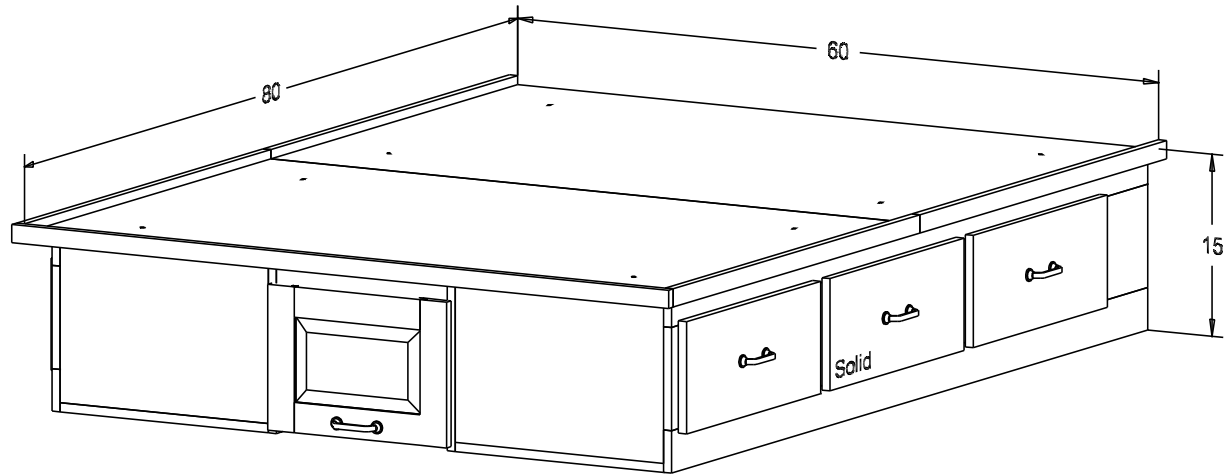

Wood:

Putty:
1/4 Round

Buyer Name	
For	
Designer	Price 595.00
Date Due	Qty
Description Chest Bed Queen	

Pull #4483-R2 3 3/4" CC
Queen mattress size 60 x 80

Finish