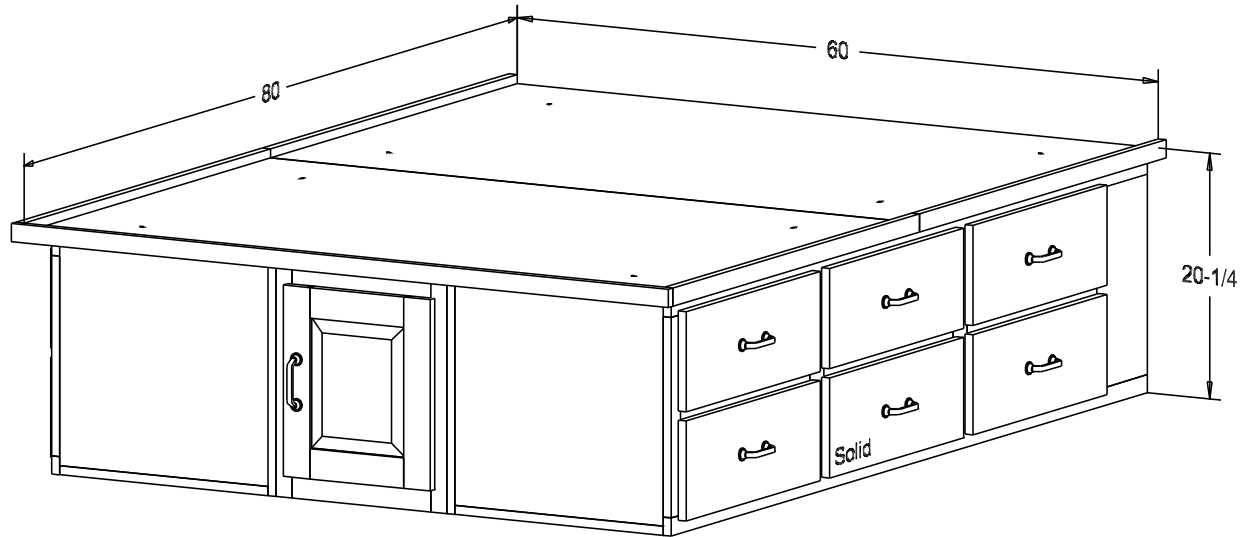

Wood:

Putty:
1/4 Round

Buyer Name	
For	
Designer	Price 895.00
Date Due	Qty
Description Chest Bed Queen	

Pull #4483-R2 3 3/4" CC
Queen mattress size 60 x 80

Finish