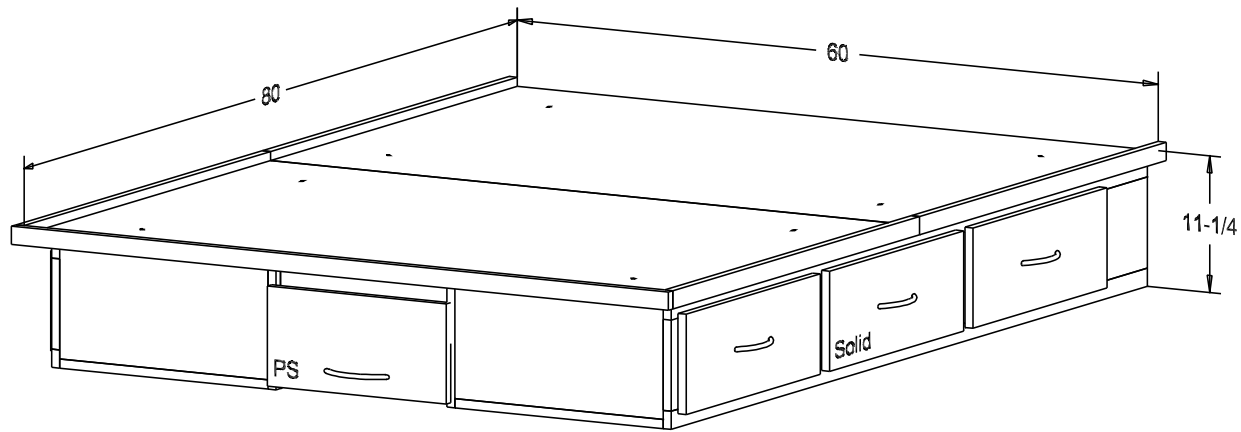

Wood:

Putty:

Buyer Name	
For	
Designer	Price 549.00
Date Due	Qty
Description Chest Bed Queen	

Pull #P 256A-MC 5" CC
Queen mattress size 60 x 80

Finish