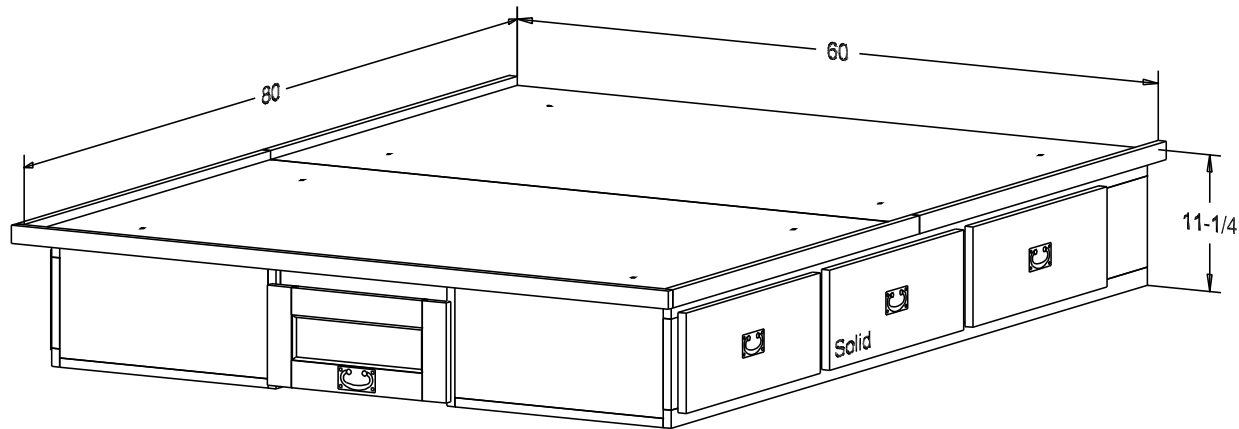

There is 11" between the
platform and the Headboard shelf.

Finish

Wood:

Putty:
1/8 Round

Buyer Name	
For	
Designer	Price 549.00
Date Due	Qty
Description Chest Bed Queen	

Pull #3153 3" CC
Queen mattress size 60 x 80