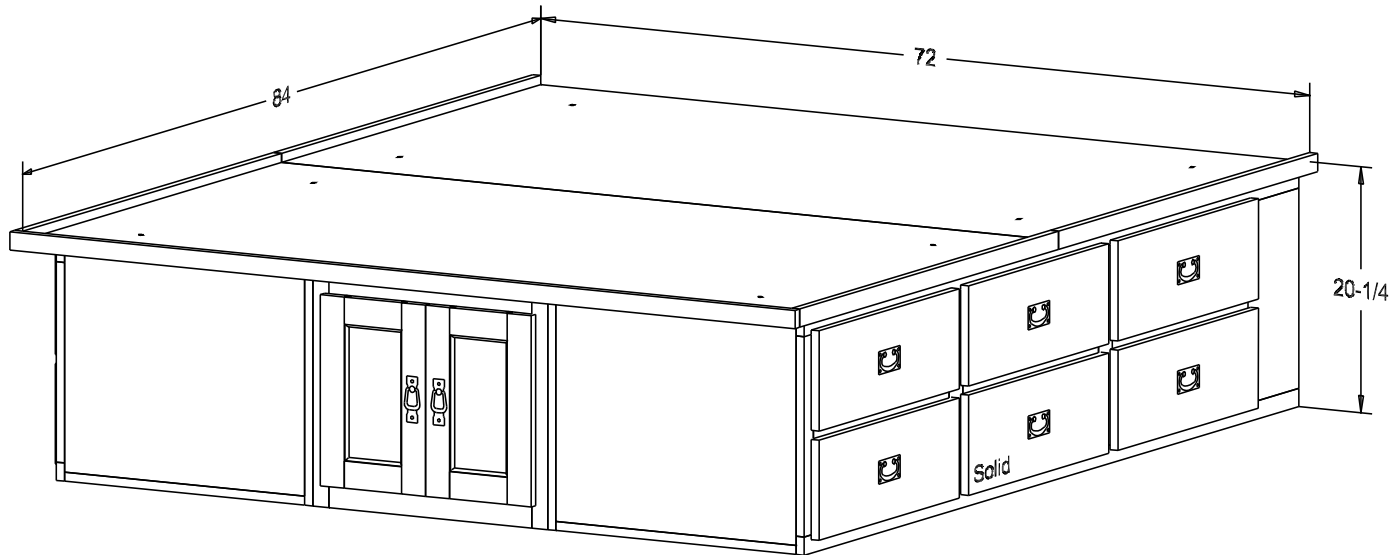

Wood:

Putty:
1/8 Round

Buyer Name	
For	
Designer	Price 895.00
Date Due	Qty
Description Chest Bed Cal King	

Pull #3153 3" CC
Pull #2799 2 1/4" CC
Cal King mattress size 72 x 84

Finish