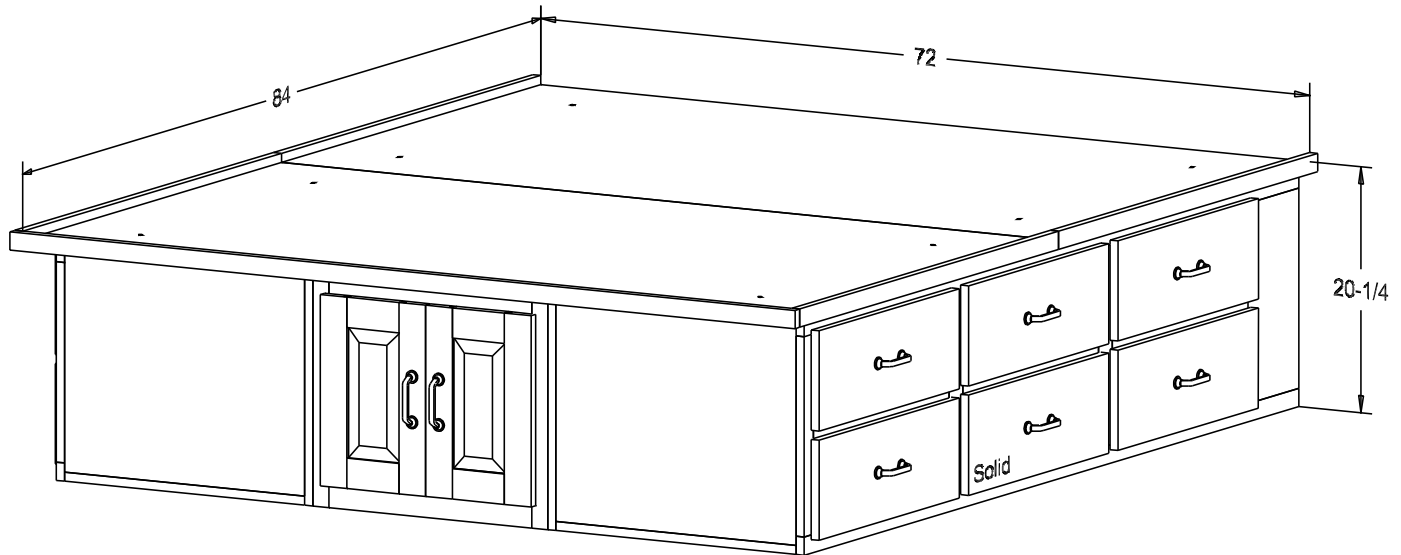

Wood:

Putty:
1/4 Round

Buyer Name	
For	
Designer	Price 945.00
Date Due	Qty
Description Chest Bed Cal King	

Pull #4483-R2 3 3/4" CC
Cal King mattress size 72 x 84

Finish