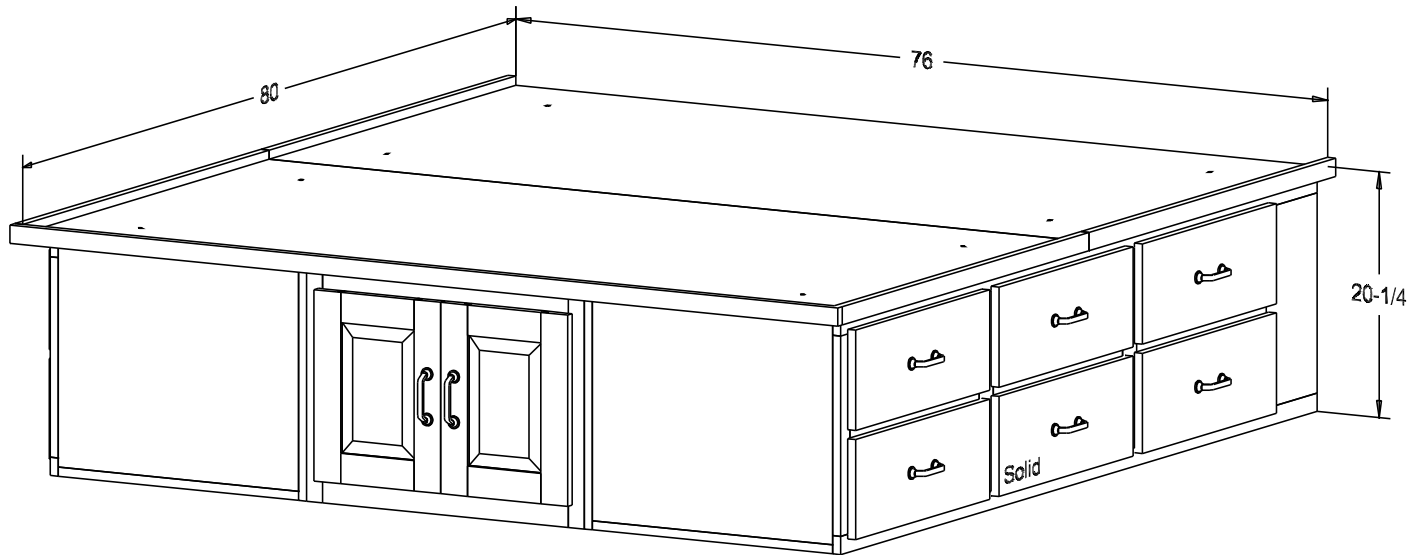

Pull #4483-R2 3 3/4" CC
King mattress size 76 x 80

Finish

Wood:

Putty:
1/4 Round

Buyer Customer	
For	
Designer	Price 945.00
Date Due	Qty
Description Chest Bed King	

Pull #4483-R2 3 3/4" CC
King mattress size 76 x 80