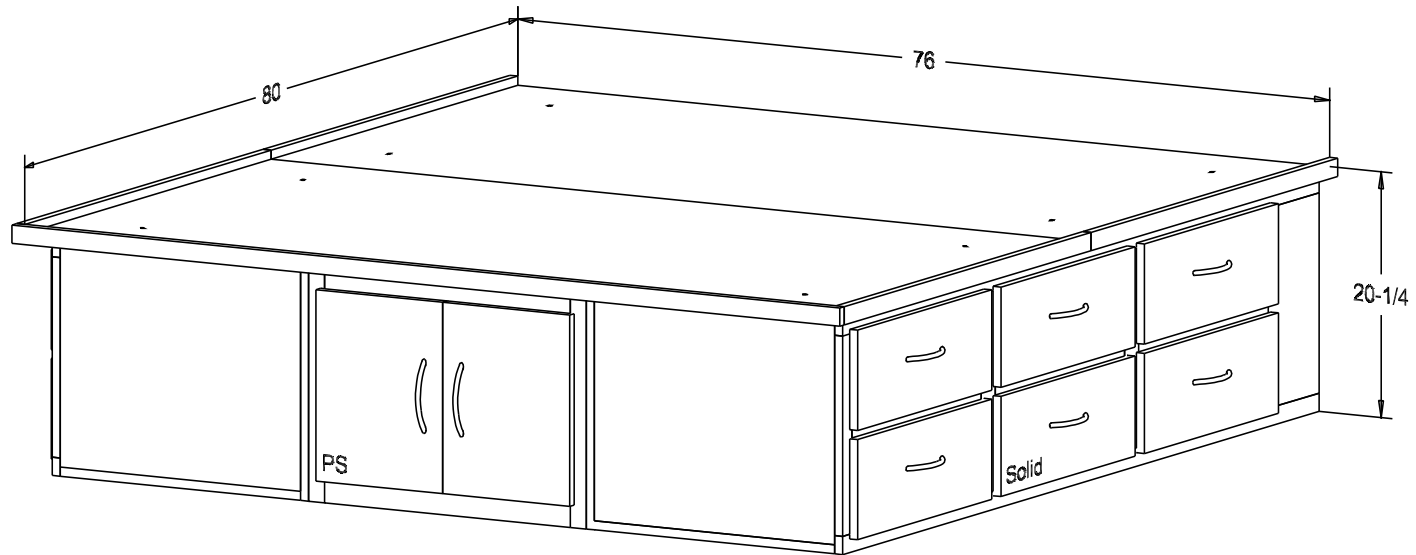

Wood:

Putty:

Buyer Name	
For	
Designer	Price 895.00
Date Due	Qty
Description Chest Bed King	

Pull #P 256A-MC 5" CC
King mattress size 76 x 80

Finish