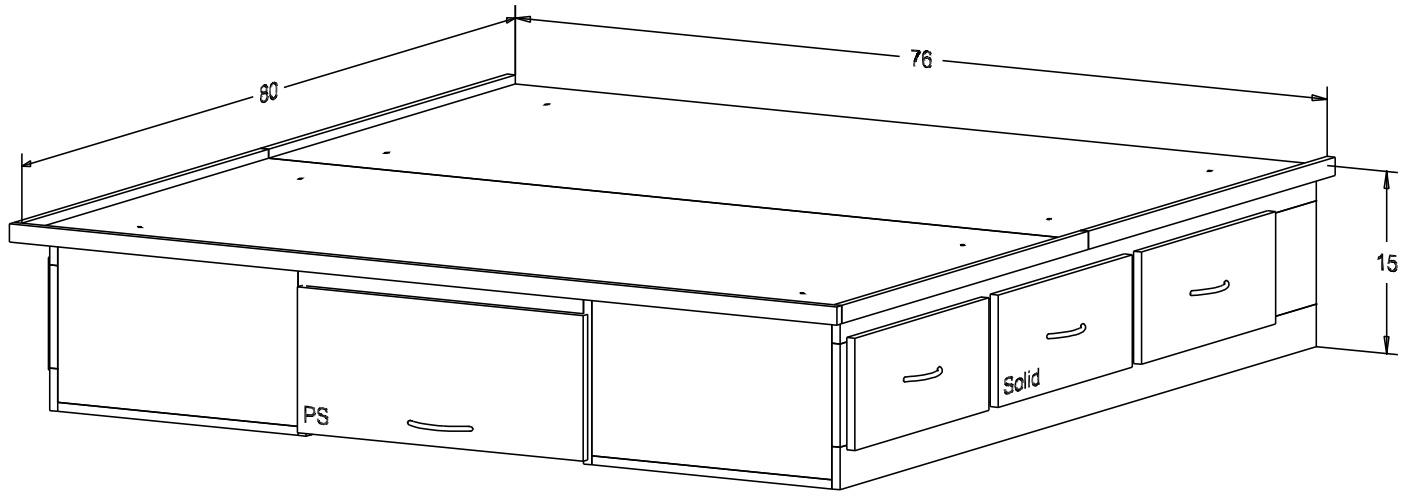

Wood:

Putty:

Buyer Name	
For	
Designer	Price 595.00
Date Due	Qty
Description Chest Bed King	

Pull #P 256A-MC 5" CC
King mattress size 76 x 80

Finish