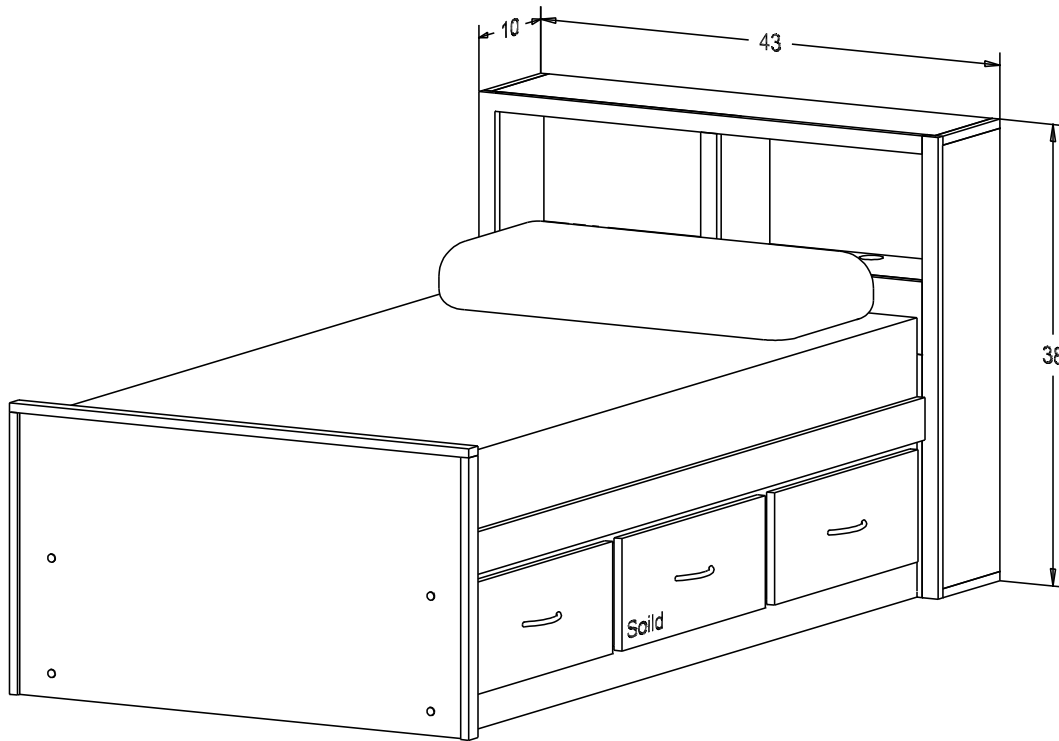

Wood:

Putty:

Buyer Name	
For	
Designer	Price 449.00
Date Due	Qty
Description Chest Bed Twin	

Pull #P 256A-MC 5" CC
Twin mattress Size 39 x 75

The Bed can be setup with the
Drawers on the Right or the Left.

There is 11" between the
platform and the Headboard shelf.

Finish