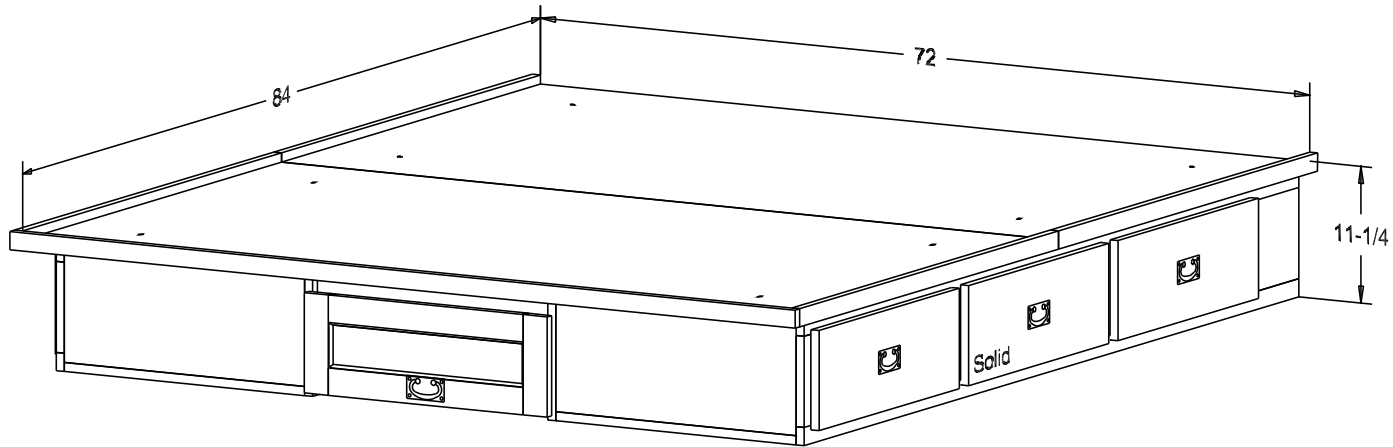

Wood:

Putty:
1/8 Round

Buyer Name	
For	
Designer	Price 595.00
Date Due	Qty
Description Chest Bed Cal King	

Pull #3153 3" CC
Cal King mattress size 72 x 84

Finish