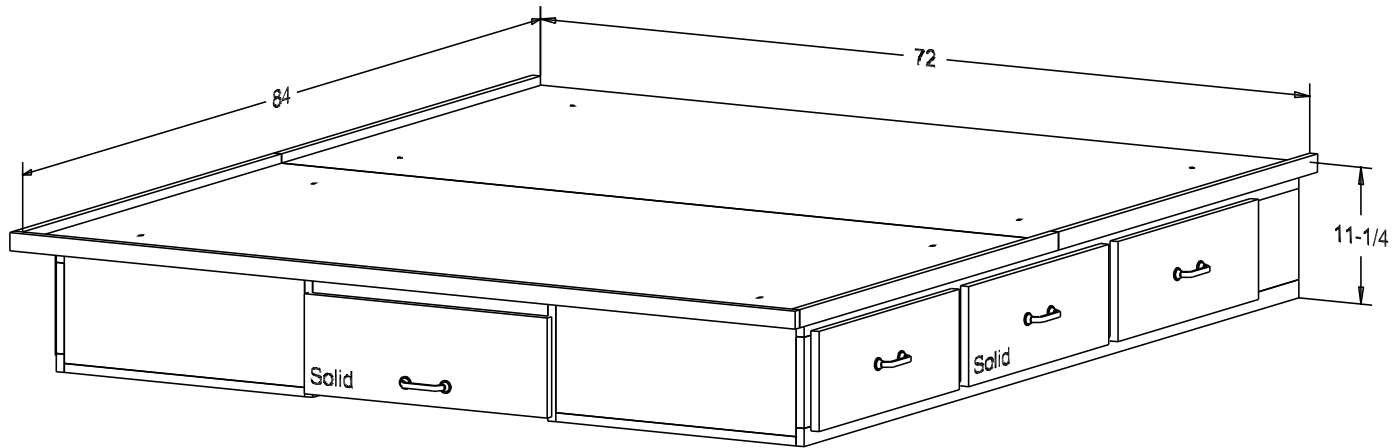

Wood:

Putty:
1/4 Round

Buyer Name	
For	
Designer	Price 645.00
Date Due	Qty
Description Chest Bed Cal King	

Pull #4483-R2 3 3/4" CC
Cal King mattress size 72 x 84

Finish