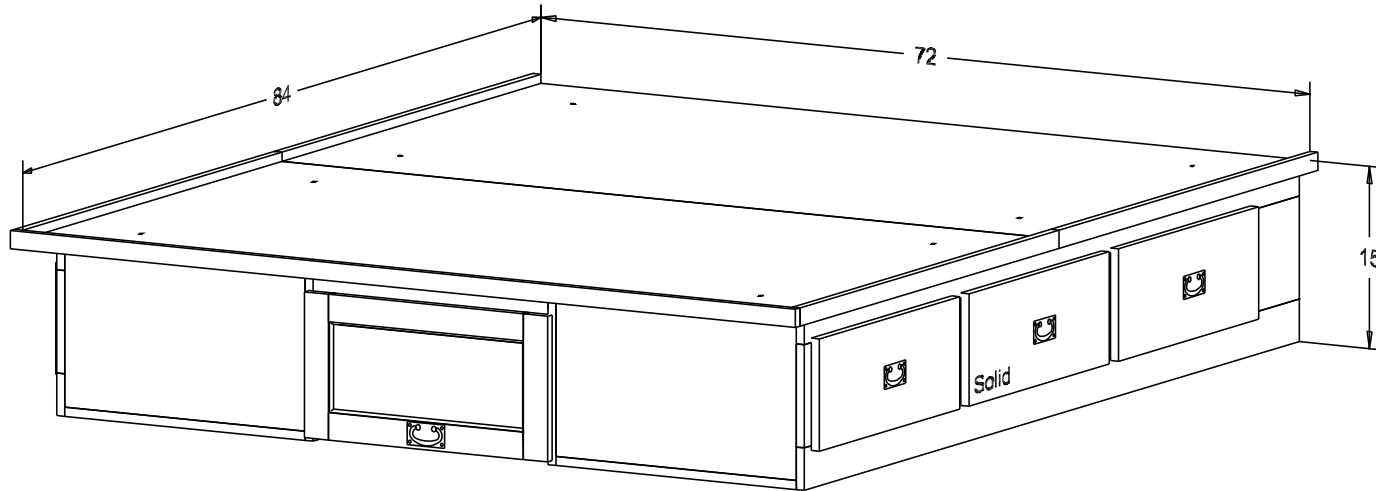

Pull #3153 3" CC
Cal King mattress size 72 x 84

Finish

Wood:

Putty:
1/8 Round

Buyer Name	
For	
Designer	Price 595.00
Date Due	Qty
Description Chest Bed Cal King	

Pull #3153 3" CC
Cal King mattress size 72 x 84