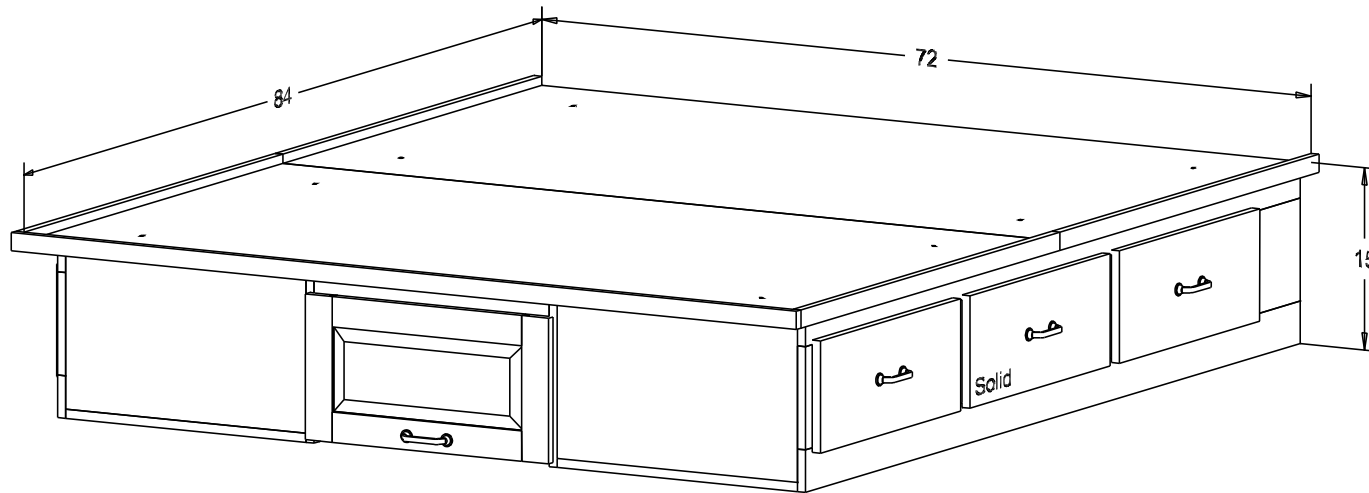

Pull #4483-R2 3 3/4" CC
Cal King mattress size 72 x 84

Finish

Wood:

Putty:
1/4 Round

Buyer Name	
For	
Designer	Price 645.00
Date Due	Qty
Description Chest Bed Cal King	

Pull #4483-R2 3 3/4" CC
Cal King mattress size 72 x 84