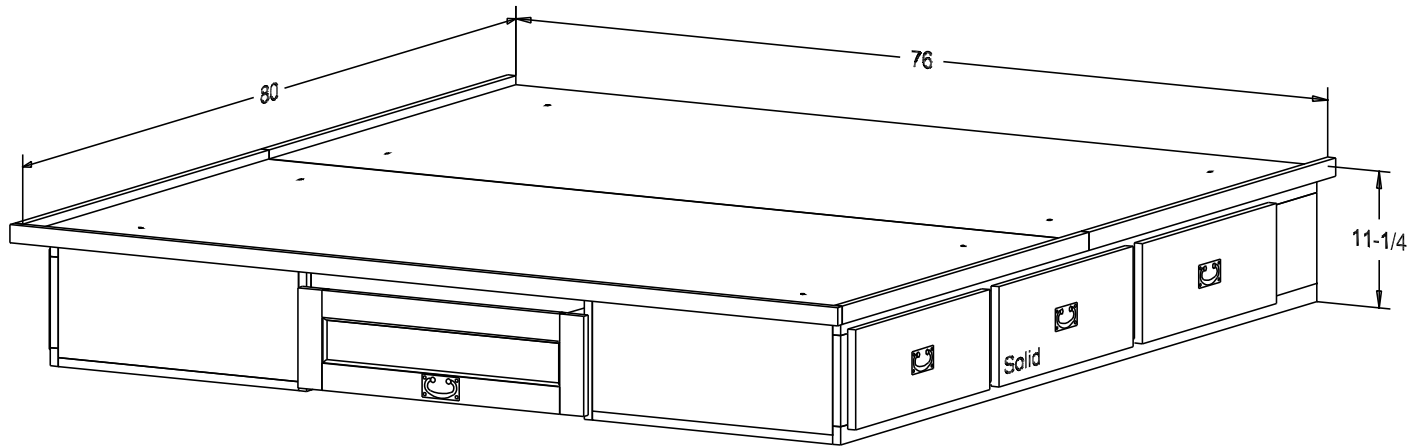

Buyer Name	
For	
Designer	Price 595.00
Date Due	Qty
Description Chest Bed King	

Pull #3153 3" CC
King mattress size 76 x 80

Finish

Wood:

Putty:
1/8 Round

Buyer Name	
For	
Designer	Price 595.00
Date Due	Qty
Description Chest Bed King	