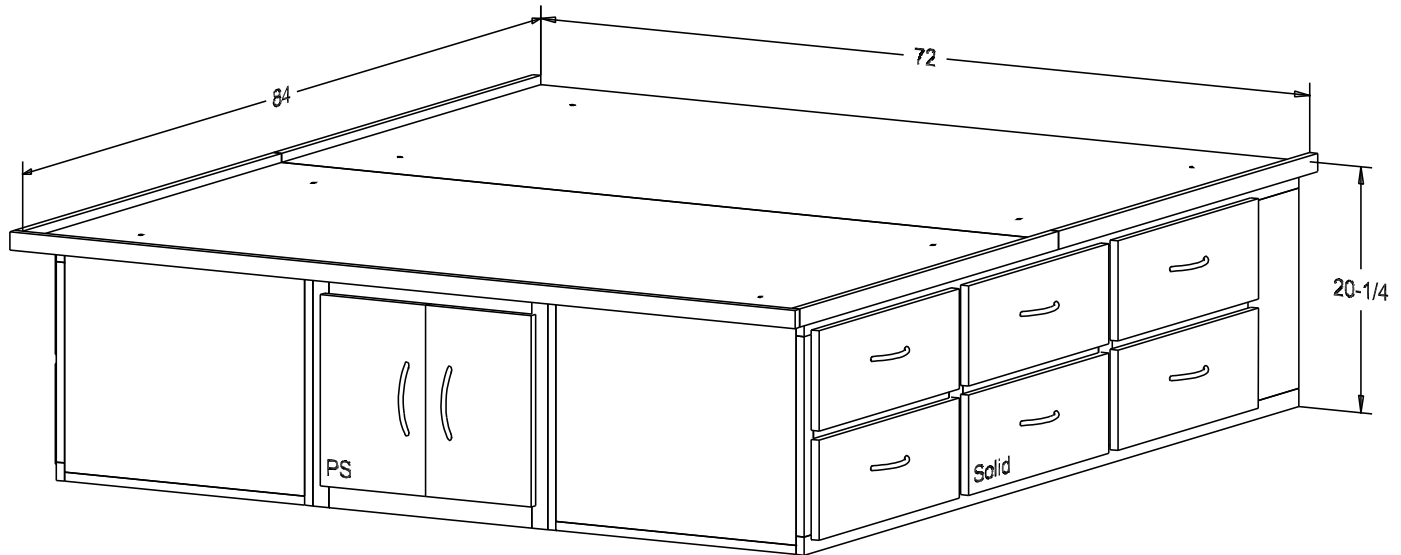

Wood:

Putty:

Buyer Name	
For	
Designer	Price 895.00
Date Due	Qty
Description Chest Bed Cal King	

Pull #P 256A-MC 5" CC
Cal King mattress size 72 x 84

Finish