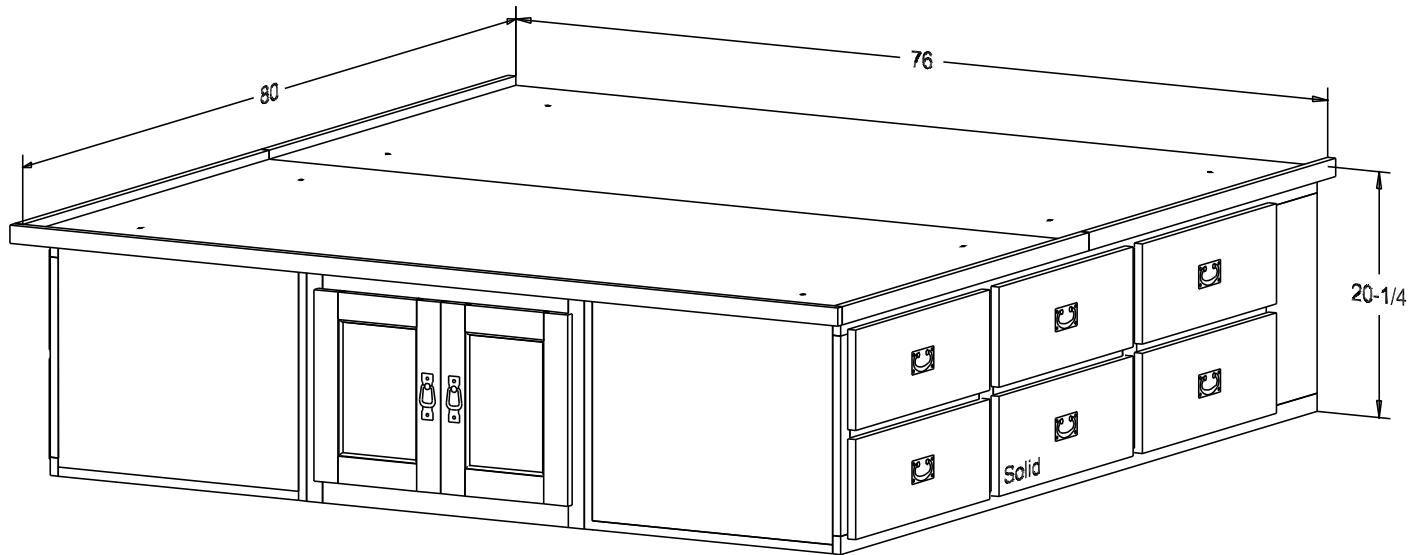

Pull #3153 3" CC
King mattress size 76 x 80

Finish

Wood:

Putty:
1/8 Round

Buyer Name	
For	
Designer	Price 895.00
Date Due	Qty
Description Chest Bed King	

Pull #3153 3" CC
 Pull #2799 2 1/4" CC
 King mattress size 76 x 80