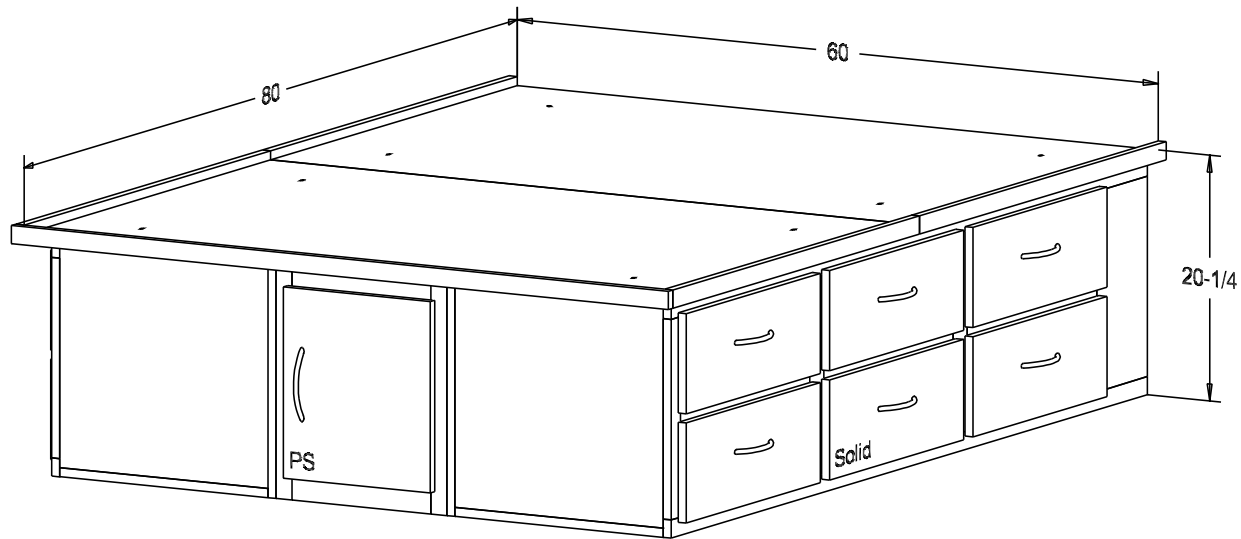

Wood:

Putty:

Buyer Name	
For	
Designer	Price 849.00
Date Due	Qty
Description Chest Bed Queen	

Pull #P 256A-MC 5" CC
Queen mattress size 60 x 80

Finish